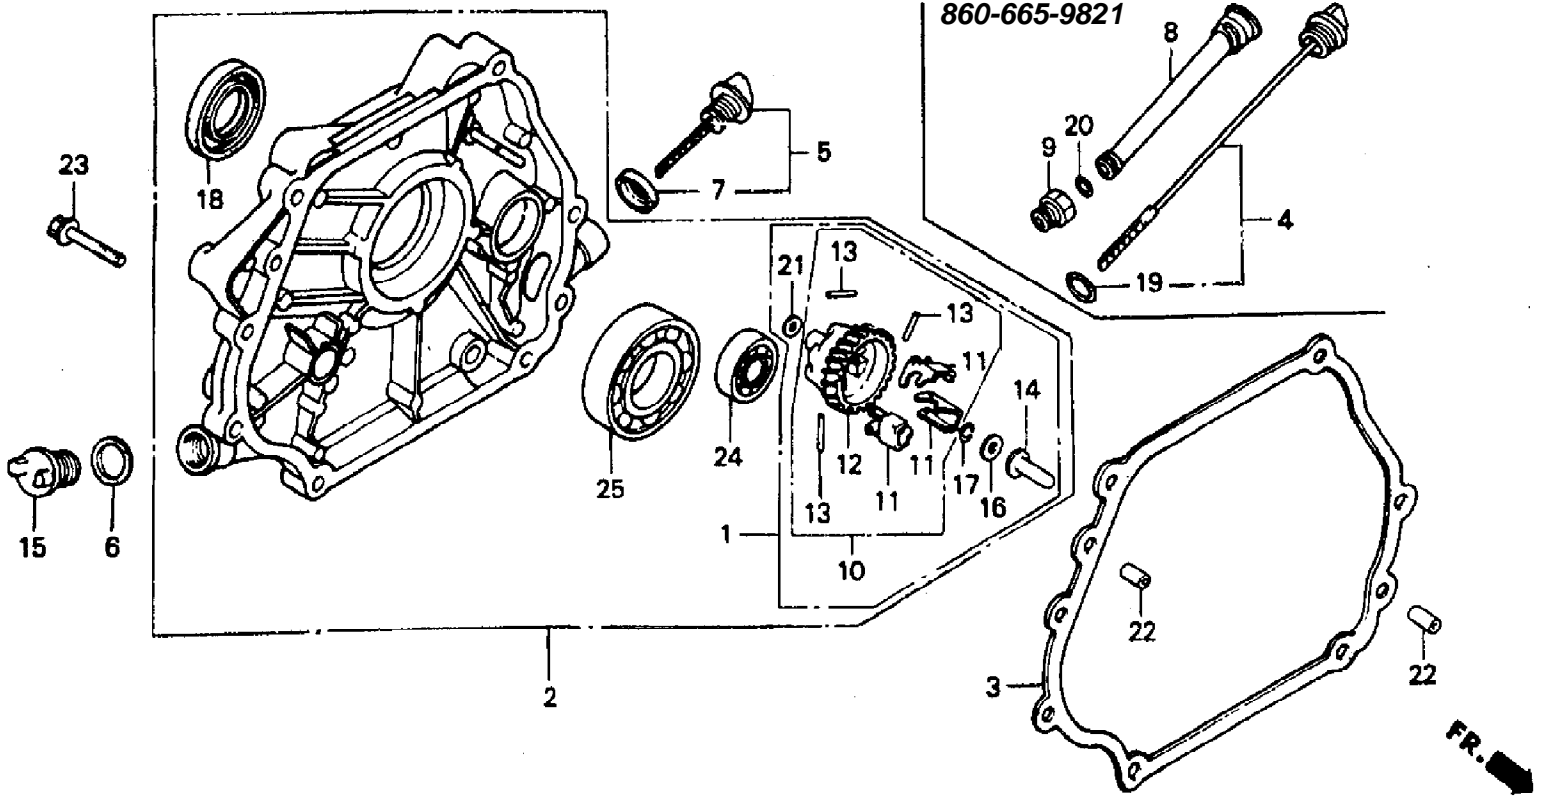

Fax

860-665-9821

Ref #	Part Number	Qty	Description
1	3712940	1	GOVERNOR KIT (Optional). Use from SN 1421333. (Part Number 06165-ZE3-000).
1	3313699	1	GOVERNOR KIT (Optional). Use up to SN 1421332. (Part Number 06165-ZE8-000).
2	3077880	1	COVER ASSY., CRANKCASE (Q-TYPE) Use up to SN 1421332. (Part Number 11300-ZE3-601).
2	3712957	1	COVER ASSY., CRANKCASE (Q-TYPE) Use from SN 1421333. (Part Number 11300-ZE3-602).
3	2107589	1	GASKET, CASE COVER (Part Number 11381-ZE3-000).
3	4414850	1	GASKET, CASE COVER (Part Number 11381-ZE3-306).
3	3712965	1	GASKET, CASE COVER (Part Number 11381-ZE3-800).
5	4523106	1	CAP ASSY., OIL FILLER (Part Number 15600-735-003).
5	2094886	1	CAP ASSY., OIL FILLER (Part Number 15600-735-700).
6	1033042	1	GASKET, OIL FILLER CAP (Part Number 15621-896-010).
7	1427079	1	GASKET, OIL FILLER CAP (Part Number 15625-ZE1-000).
7	4497947	1	GASKET, OIL FILLER CAP (Part Number 15625-ZE1-003).
10	3713187	1	GOVERNOR ASSY. Use from SN 1421333. (Part Number 16510-ZE3-000).
10	2278521	1	GOVERNOR ASSY. Use up to SN 1421332. (Part Number 16510-ZE8-000).
11	2090090	3	WEIGHT, GOVERNOR (Part Number 16511-ZE8-000).
12	3713195	1	HOLDER, GOVERNOR WEIGHT Use from SN 1421333. (Part Number 16512-ZE3-000).
12	2090108	1	HOLDER, GOVERNOR WEIGHT Use up to SN 1421332. (Part Number 16512-ZE8-000).
13	2025971	3	PIN, GOVERNOR WEIGHT (Part Number 16513-ZE2-000).
14	2025989	1	SLIDER, GOVERNOR (Part Number 16531-ZE2-000).
15	3678596	1	CAP, OIL FILLER (Part Number 15620-ZG4-910).
15	2026326	1	CAP, OIL HOLE Use up to SN 1469494. (Part Number 25611-735-000).
16	0465591	1	WASHER (6X16) (Part Number 90473-147-000).
17	2456697	1	CLIP, GOVERNOR HOLDER (Part Number 90602-ZE1-000).