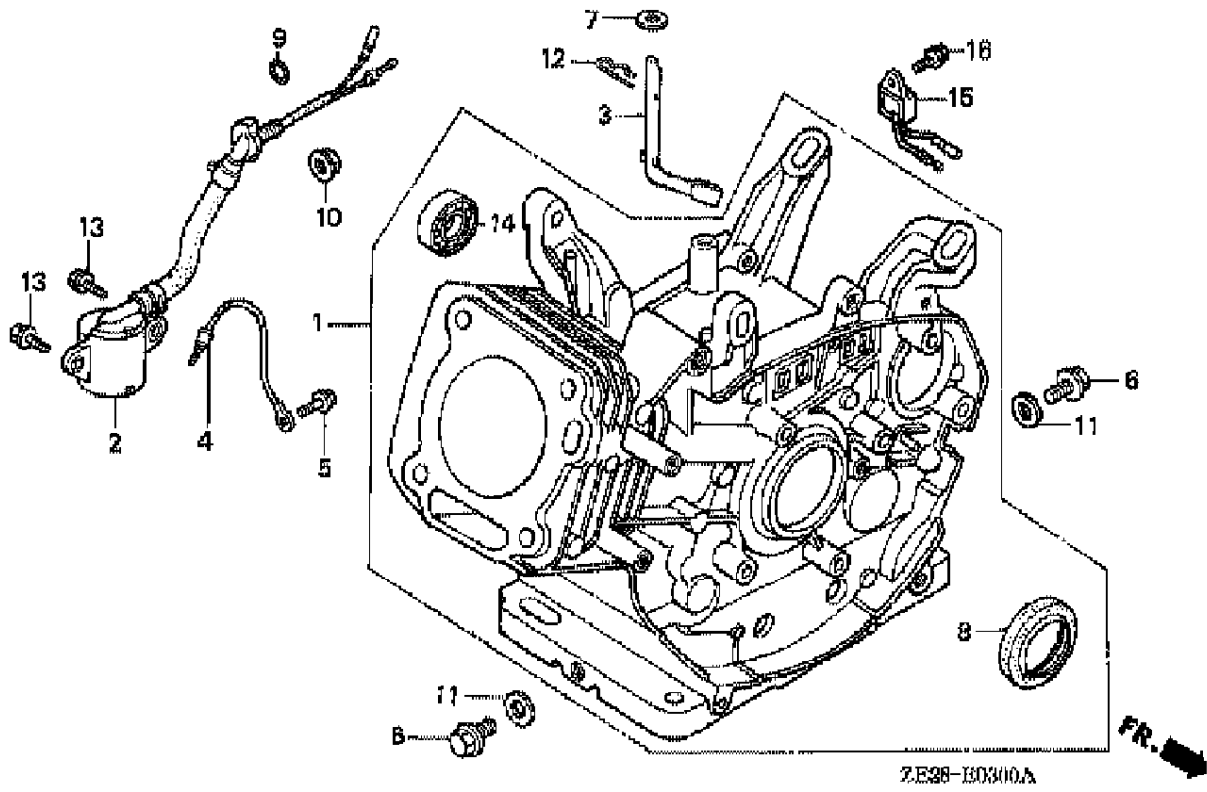

Ref #	Part Number	Qty	Description
1	12000-ZE2-834	1	CYLINDER ASSY. (BALANCER+OIL ALERT) (Honda Code 4785721)
			GX240K1 HA ENGINE, JPN, VIN# GC04-3000061 TO GC04-3945456 of 36
2	15510-ZE2-023	1	SWITCH ASSY., OIL LEVEL Use up to Engine SN 3566259. (Honda Code 4193736).
2	15510-ZE2-033	1	SWITCH ASSY., OIL LEVEL Use up to Engine SN 3566259. (Honda Code 5361605).
2	15510-ZE2-033	1	SWITCH ASSY., OIL LEVEL Use from Engine SN 3566260. (Honda Code 5361605).
2	15510-ZE2-043	1	SWITCH ASSY., OIL LEVEL Use up to Engine SN 3566259. (Honda Code 5792361).
2	15510-ZE2-043	1	SWITCH ASSY., OIL LEVEL Use from Engine SN 3566260. (Honda Code 5792361).
3	16541-ZE2-010	1	SHAFT, GOVERNOR ARM (Honda Code 4723227).
4	32197-ZE2-003	1	SUB-HARNESS Use from Engine SN 3116815 to 3566259. (Honda Code 4220406).
5	90013-883-000	1	BOLT, FLANGE (6X12) (CT200) Use from Engine SN 3116815 to 3566259. (Honda Code 0636845).
6	90131-896-650	2	BOLT, DRAIN PLUG (Honda Code 1986231).
7	90446-KE1-000	1	WASHER (8.2X17X0.8) (Honda Code 2027134).
8	91201-890-003	1	OIL SEAL (30X46X8) (Honda Code 0756494).
9	91353-671-003	1	O-RING (13.5X1.5) (ARAI) (Honda Code 0949883).
10	94050-10000	1	NUT, FLANGE (10MM) (Honda Code 0483867).
11	94109-12000	2	WASHER, DRAIN PLUG (12MM) (Honda Code 0171868).
12	94251-08000	1	PIN, LOCK (8MM) Use up to Engine SN 3332421. (Honda Code 0115527).
12	94251-10000	1	PIN, LOCK (10MM) Use from Engine SN 3332422. (Honda Code 0159269).
13	95700-06012-00	2	BOLT, FLANGE (6X12) (Honda Code 0487025).
13	95701-06012-00	2	BOLT, FLANGE (6X12) (Honda Code 2105799).
14	96100-62020-00	1	BEARING, RADIAL BALL (6202) (Honda Code 0708941).