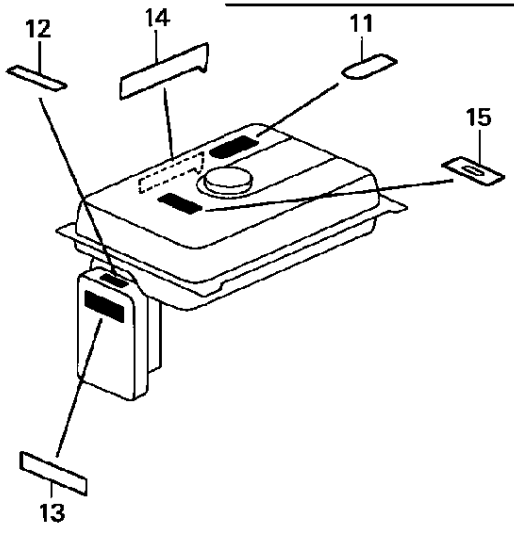

Ref #	Part Number	Qty	Description
1	87521-ZE2-W01	1	EMBLEM (INTERNAL) (Honda Code 4214169).
2	87522-ZE1-810	1	MARK, CAUTION (EXTERNAL) Use up to Engine SN 3254423. (Honda Code 1431014).
	GX240KT HA ENGINE, JPN, VIN# GC04-300001 TO GC04-394450 of 36		
	LABELS		
3	87522-ZH9-000	1	LABEL, CAUTION (Honda Code 3684206).
4	87528-ZE2-810	1	MARK, CHOKE (EXTERNAL) (Honda Code 2026979).
5	87530-ZE2-W10	1	LABEL, SPECIFICATION (EXTERNAL) Use up to Engine SN 3165402. (Honda Code 3679016).
6	87532-ZB4-G60	1	MARK, OIL ALERT (GERMAN) Use from Engine SN 3171791. (Honda Code 4425443).
7	87532-ZE1-810	1	MARK, OIL ALERT (EXTERNAL) Use up to Engine SN 3116814. (Honda Code 1540988).
8	87532-ZH8-810	1	MARK, OIL ALERT (E) Use from Engine SN 3116815. (Honda Code 4193355).
16	87532-ZB4-H50	1	MARK, OIL ALERT (FRENCH) Use from Engine SN 3171791. (Honda Code 4425450).