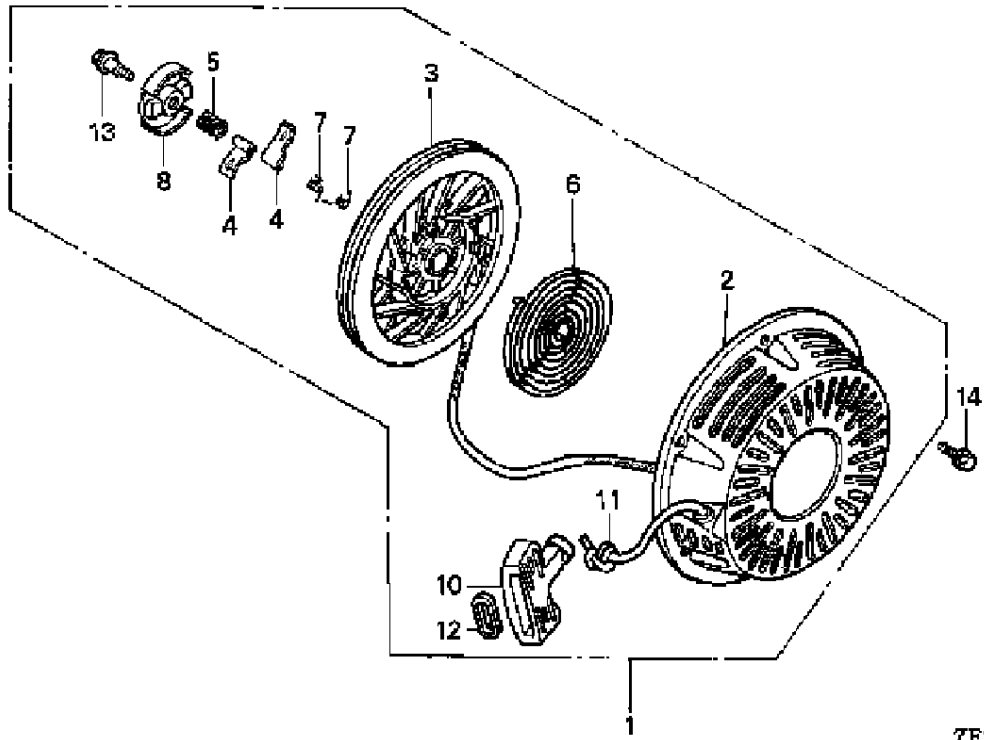

ZF28-E1100A

FR.

Ref #	Part Number	Qty	Description
1	28400-ZE2-W01ZA	1	STARTER ASSY., RECOIL *R8* (BRIGHT RED) (Honda Code 3678844).
GX240K1 HA ENGINE, JPN, VIN# GC04-300001 TO GC04-394546 of 36			
1	28400-ZE2-W01ZB	1	STARTER ASSY., RECOIL *NH1* (BLACK) Use from Engine SN 3139635. (Honda Code 4220315).
2	28410-ZE2-W01ZA	1	CASE, RECOIL STARTER *R8* (BRIGHT RED) (Honda Code 3678851).
2	28410-ZE2-W01ZB	1	CASE, RECOIL STARTER *NH1* (BLACK) Use from Engine SN 3139635. (Honda Code 4220323).
3	28421-ZE2-W01	1	PULLEY, RECOIL STARTER (Honda Code 3678869).
4	28422-ZE2-W01	2	RATCHET, STARTER (Honda Code 3678877).
5	28441-ZE2-W01	1	SPRING, FRICTION (Honda Code 3678885).
6	28442-ZE2-W01	1	SPRING, STARTER RETURN (Honda Code 3678893).
7	28443-ZE2-W01	2	SPRING, RATCHET (Honda Code 3678901).
8	28444-ZE2-W01	1	RETAINER, SPRING (Honda Code 3678919).
10	28461-ZE2-W02	1	GRIP, STARTER (Honda Code 6133649).
11	28462-ZE2-W01	1	ROPE, RECOIL STARTER (NA USE ALT:08550-ZG921-11) (Honda Code 3678968).
12	28469-ZE2-W01	1	GRIP, REINFORCEMENT (Honda Code 3678976).
13	90004-ZE2-W01	1	SCREW, CENTER (Honda Code 3679024).
14	90011-ZG0-000	3	BOLT, FLANGE (6X8) (Honda Code 1795723).