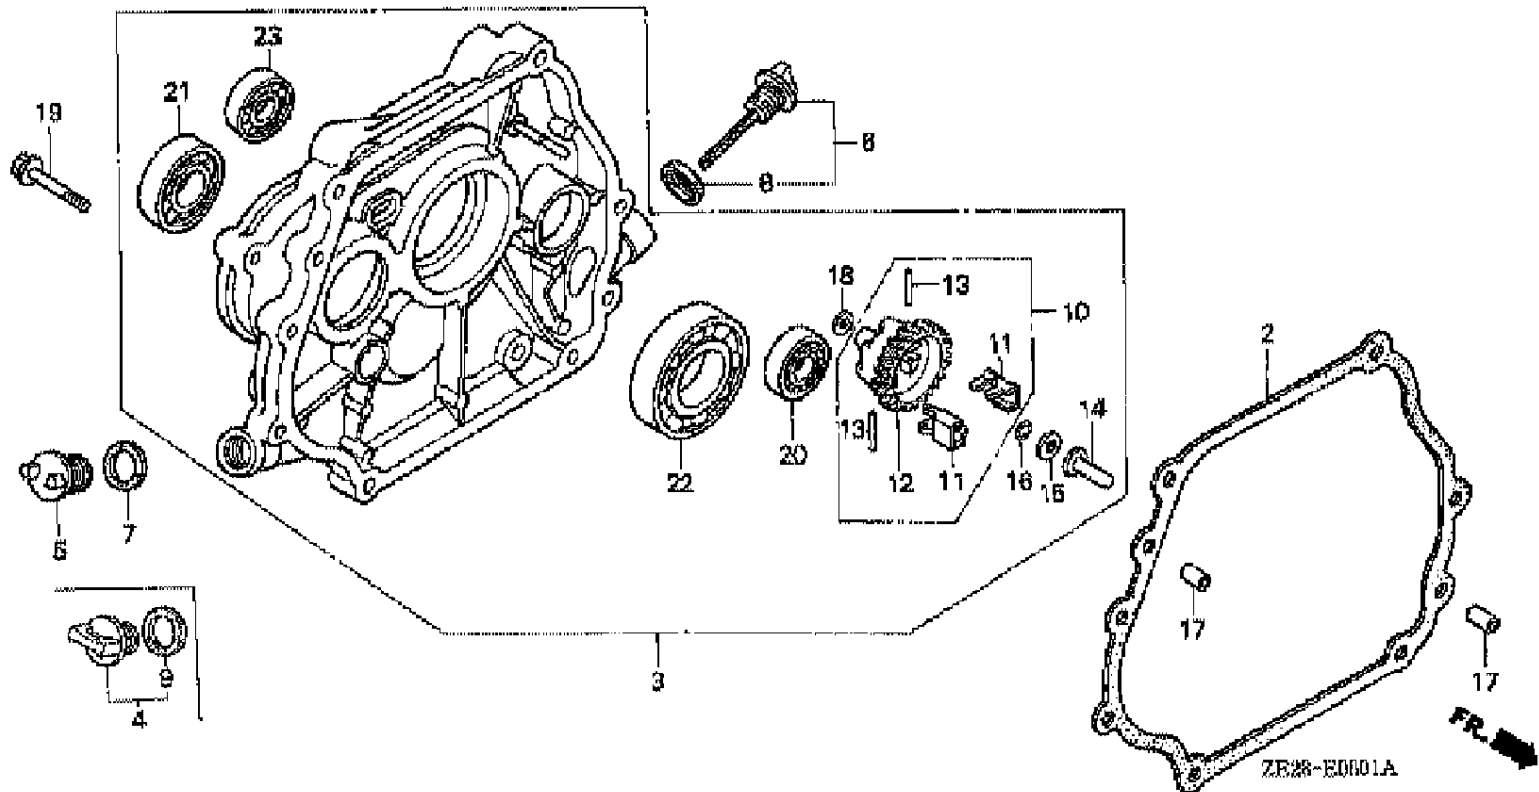

Ref #	Part Number	Qty	Description
2	11381-ZE2-800	1	GASKET, CASE COVER (Honda Code 3678505).
2	11381-ZE2-801	1	GASKET, CASE COVER (Honda Code 6436851).
3	11490-ZE2-021	1	COVER ASSY., CRANKCASE (H-TYPE)(BALANCER) (Honda Code 3689502).
4	15600-ZG4-003	1	CAP ASSY., OIL FILLER Use up to Engine SN 3210413. (Honda Code 4497921).
5	15620-ZG4-910	1	CAP, OIL FILLER Use from Engine SN 3210414. (Honda Code 3678596).
6	15600-735-003	1	CAP ASSY., OIL FILLER (Honda Code 4523106).
7	15621-896-010	1	GASKET, OIL FILLER CAP Use up to Engine SN 3210413. (Honda Code 1033042).
8	15625-ZE1-000	1	GASKET, OIL FILLER CAP Use up to Engine SN 2901132. (Honda Code 1427079).
8	15625-ZE1-003	1	GASKET, OIL FILLER CAP (Honda Code 4497947).
9	15625-ZE1-003	1	GASKET, OIL FILLER CAP Use from Engine SN 3210414. (Honda Code 4497947).
10	16510-ZE2-811	1	GOVERNOR ASSY. (BALANCER) (Optional). (Honda Code 3690005).
11	16511-ZE2-000	2	WEIGHT, GOVERNOR (Honda Code 2025955).
12	16512-ZE2-811	1	HOLDER, GOVERNOR WEIGHT (Honda Code 3682010).
13	16513-ZE2-000	2	PIN, GOVERNOR WEIGHT (Honda Code 2025971).
14	16531-ZE2-000	1	SLIDER, GOVERNOR (Honda Code 2025989).
15	90473-147-000	1	WASHER (6X16) (Optional). Use up to Engine SN 3190534. (Honda Code 0465591).
16	90602-ZE1-000	1	CLIP, GOVERNOR HOLDER (Honda Code 2456697).
17	90701-HC4-000	2	PIN, DOWEL (8X12) (Honda Code 2978443).
18	94101-06800	1	WASHER, PLAIN (6MM) (Honda Code 0345900).
19	95701-08035-00	7	BOLT, FLANGE (8X35) (Honda Code 2724029).
20	96100-62020-00	1	BEARING, RADIAL BALL (6202) (Honda Code 0708941).
21	96100-62040-00	1	BEARING, RADIAL BALL (6204) (Honda Code 0674390).
22	96100-62060-00	1	BEARING, RADIAL BALL (6206) (Honda Code 0636118).
23	96100-63020-00	1	BEARING, RADIAL BALL (6302) (Honda Code 0834176).

GC04-3000001 TO GC04-3000002 of 38

GC04-3000001 TO GC04-3000002 of 38