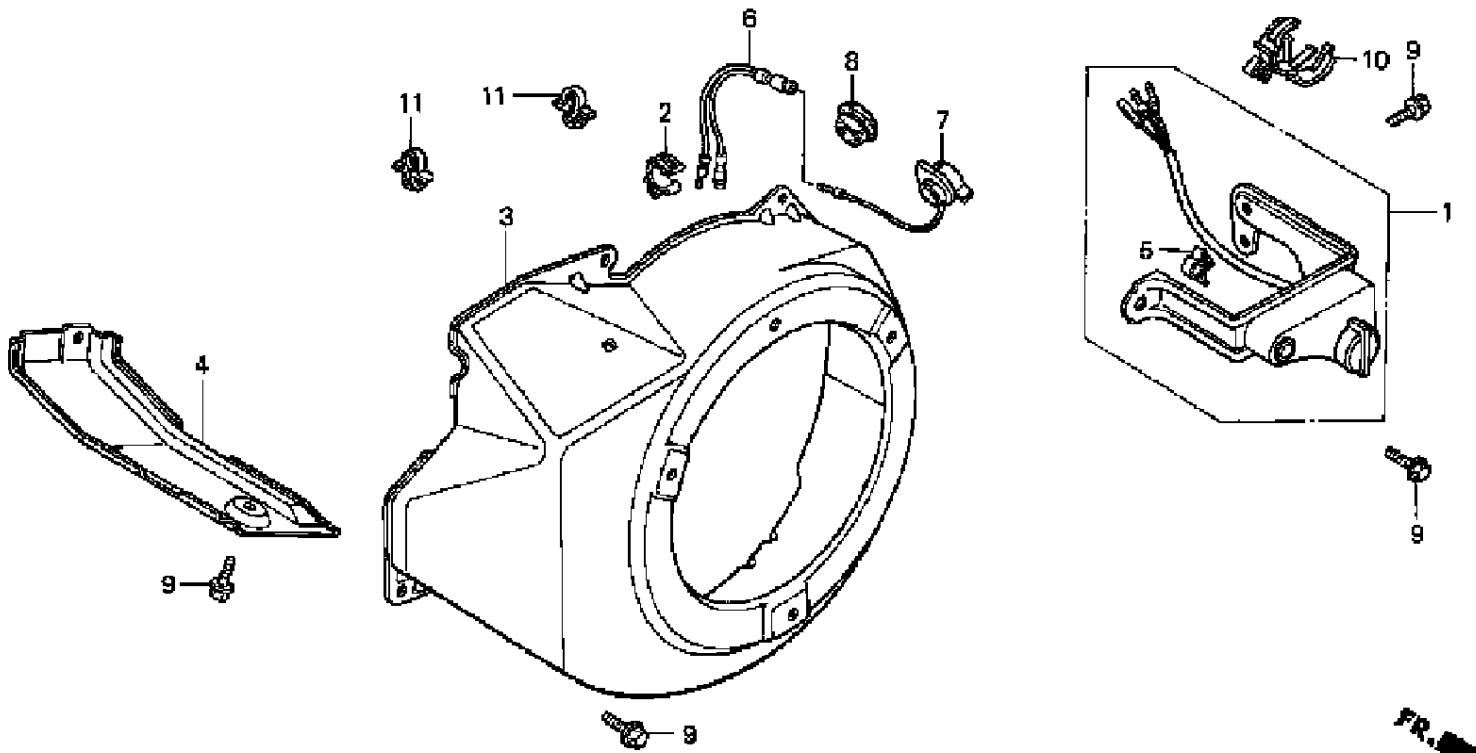

ZB28-E1200A

Ref #	Part Number	Qty	Description
1	15520-ZE2-003	1	ALERT UNIT, OIL Use up to Engine SN 3116814. (Honda Code 2025690).
	GX240K1 HA ENGINE, JPN, VIN# GC04-300001 TO GC04-3945420 of 36		
2	16731-ZE2-003	1	CLIP, TUBE (Honda Code 2026094).
3	19610-ZE2-010ZA	1	COVER, FAN *R8* (BRIGHT RED) (Honda Code 4330981).
3	19610-ZE2-010ZC	1	COVER, FAN *NH1* (BLACK) Use from Engine SN 3139635. (Honda Code 4330999).
4	19631-ZE2-D00	1	SHROUD (Honda Code 4024949).
4	19631-ZH9-000	1	SHROUD Use up to Engine SN 3531192. (Honda Code 3678828).
5	30701-883-000	1	CLIP, IGNITION WIRE (8MM) Use up to Engine SN 3116814. (Honda Code 0636787).
6	32197-ZH8-003	1	SUB-HARNESS Use from Engine SN 3116815 to 3566259. (Honda Code 4193082).
7	36100-ZE1-015	1	SWITCH ASSY., ENGINE STOP Use from Engine SN 3116815 to 3566259. (Honda Code 2787869).
7	36100-ZH7-003	1	SWITCH ASSY., ENGINE STOP Use from Engine SN 3566260. (Honda Code 5266184).
8	81329-567-020	1	GROMMET, DRAIN HOLE Use up to Engine SN 3116814. (Honda Code 0677773).
9	90013-883-000	9	BOLT, FLANGE (6X12) (CT200) Use up to Engine SN 3116814. (Honda Code 0636845).
9	90013-883-000	7	BOLT, FLANGE (6X12) (CT200) Use from Engine SN 3116815 to 3566749. (Honda Code 0636845).
10	90684-ZA0-601	1	CLIP, WIRE HARNESS (Honda Code 2539138).