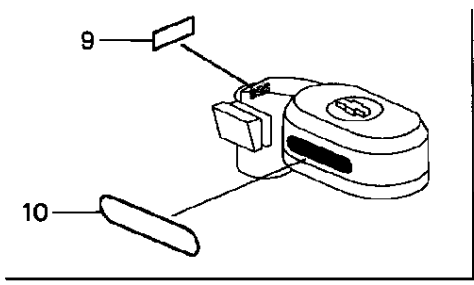

Ref #	Part Number	Qty	Description
1	87521-ZE2-W01	1	EMBLEM (INTERNAL) (Honda Code 4214169).
2	87522-ZE1-810	1	MARK, CAUTION (EXTERNAL) Use up to Engine SN 3254423. (Honda Code 1431014).
	GX240KT HA ENGINE, JPN, VIN# GC04-300001 TO GC04-394450 of 36		
	LABELS		
3	87522-ZH9-000	1	LABEL, CAUTION (Honda Code 3684206).
4	87528-ZE2-810	1	MARK, CHOKE (EXTERNAL) (Honda Code 2026979).
5	87530-ZE2-W10	1	LABEL, SPECIFICATION (EXTERNAL) Use up to Engine SN 3165402. (Honda Code 3679016).
6	87532-ZB4-G60	1	MARK, OIL ALERT (GERMAN) Use from Engine SN 3171791. (Honda Code 4425443).
7	87532-ZE1-810	1	MARK, OIL ALERT (EXTERNAL) Use up to Engine SN 3116814. (Honda Code 1540988).
8	87532-ZH8-810	1	MARK, OIL ALERT (E) Use from Engine SN 3116815. (Honda Code 4193355).
16	87532-ZB4-H50	1	MARK, OIL ALERT (FRENCH) Use from Engine SN 3171791. (Honda Code 4425450).