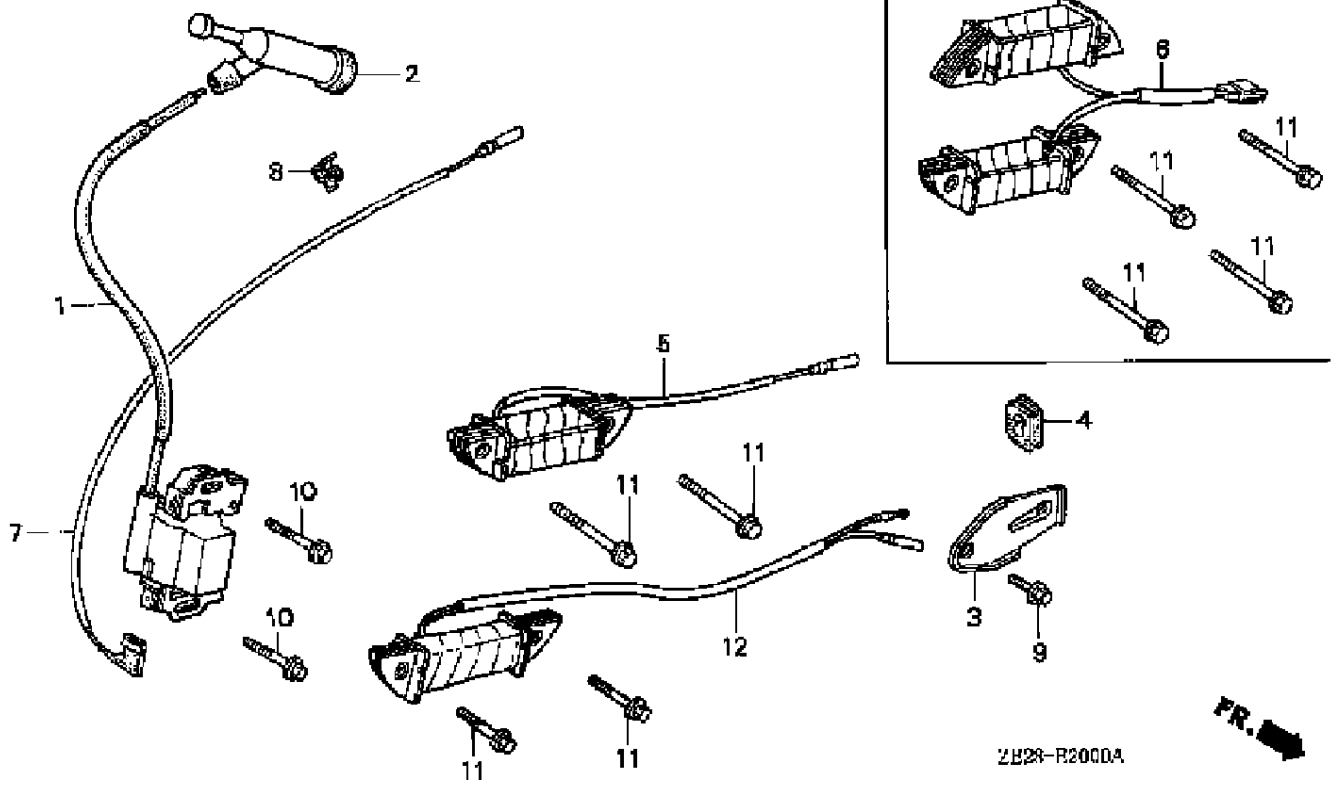

ZB28-R2000A

FR.

Ref #	Part Number	Qty	Description
1	30500-ZE2-023	1	COIL ASSY., IGNITION (Honda Code 4545927).
2	30700-ZE1-013 GZX240KT HA ENGINE, JPN, VIN# GC04-300001 TO GC04-394428 of 38 IGNITION COIL	1	CAP ASSY., NOISE SUPPRESSOR (Honda Code 3526837).
4	31512-ZE2-000	1	GROMMET, WIRE (Honda Code 2026557).
7	36101-ZE1-010	1	WIRE, STOP SWITCH (370MM) (Honda Code 3684032).
10	90015-883-000	2	BOLT, FLANGE (6X28) (Honda Code 0636852).