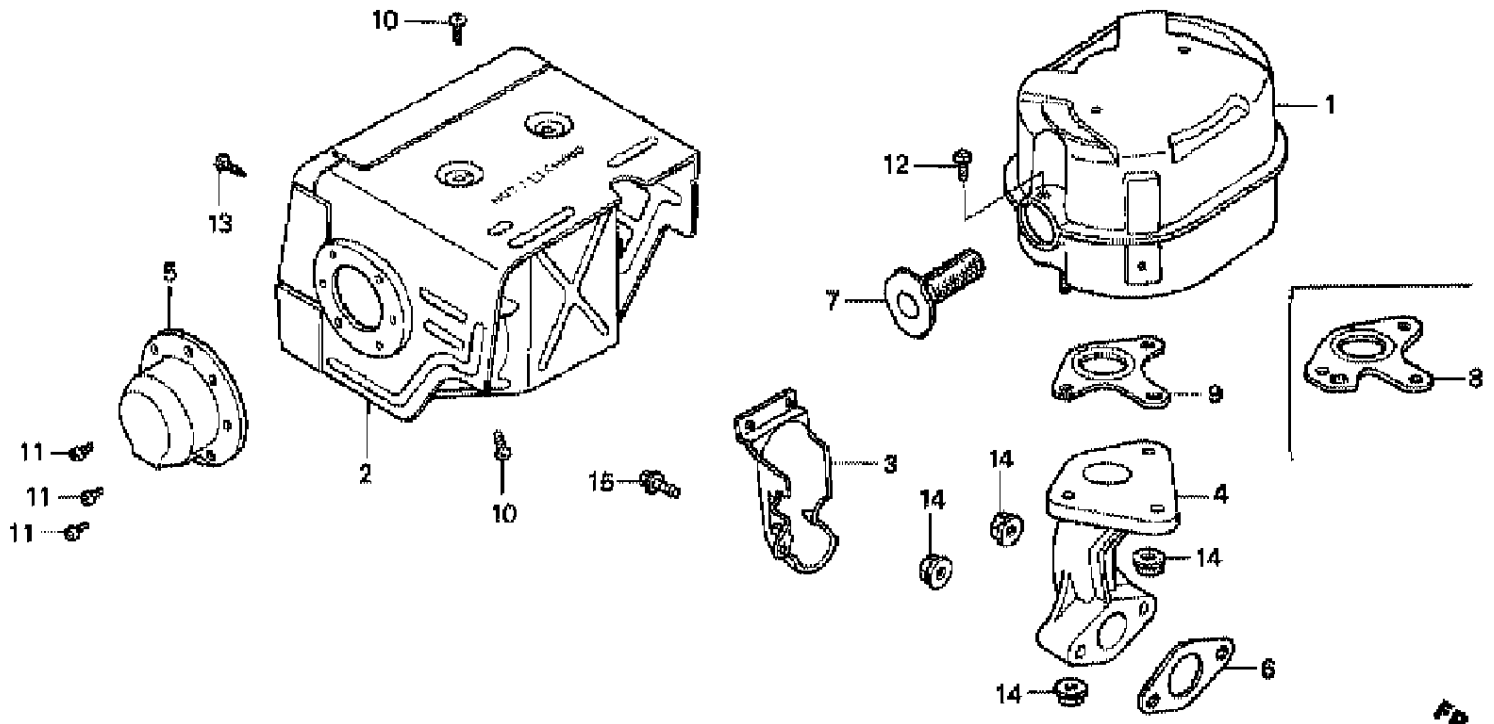

2B26-21600 A

FR.

Ref #	Part Number	Qty	Description
1	18310-ZE2-W00	1	MUFFLER (Honda Code 3678745).
2	18320-ZE2-W01	1	PROTECTOR, MUFFLER (Honda Code 4613642).
3	18323-ZE2-W00	1	PROTECTOR, EX. PIPE (Honda Code 3678786).
4	18330-ZE2-W00	1	PIPE, EX. (Honda Code 3678794).
5	18331-ZE2-810	1	CAP, MUFFLER (Honda Code 2026227).
6	18333-ZE3-800	1	GASKET, EX. PIPE (Honda Code 3520194).
6	18333-ZK6-Y00	1	GASKET, EX. PIPE (WACKER) (Honda Code 5164199).
7	18355-ZE2-010	1	ARRESTER, SPARK (Optional). (Honda Code 2482594).
8	18381-ZE2-W10	1	GASKET, MUFFLER (ARRESTER) (Optional). (Honda Code 3678802).
9	18381-ZE2-800	1	GASKET, MUFFLER (Honda Code 3678810).
10	90050-ZE1-000	5	SCREW, TAPPING (5X8) (Honda Code 1431105).
11	90055-ZE1-000	3	SCREW, TAPPING (4X6) (Honda Code 1431121).
12	90055-ZE1-000	1	SCREW, TAPPING (4X6) (Optional). (Honda Code 1431121).
14	94050-08000	5	NUT, FLANGE (8MM) (Honda Code 0481143).
15	90013-883-000	1	BOLT, FLANGE (6X12) (CT200) (Honda Code 0636845).

3XZ46KT HA ENGINE, JPN, VIN# GC04-3000001 TO GC04-3948843 of 36