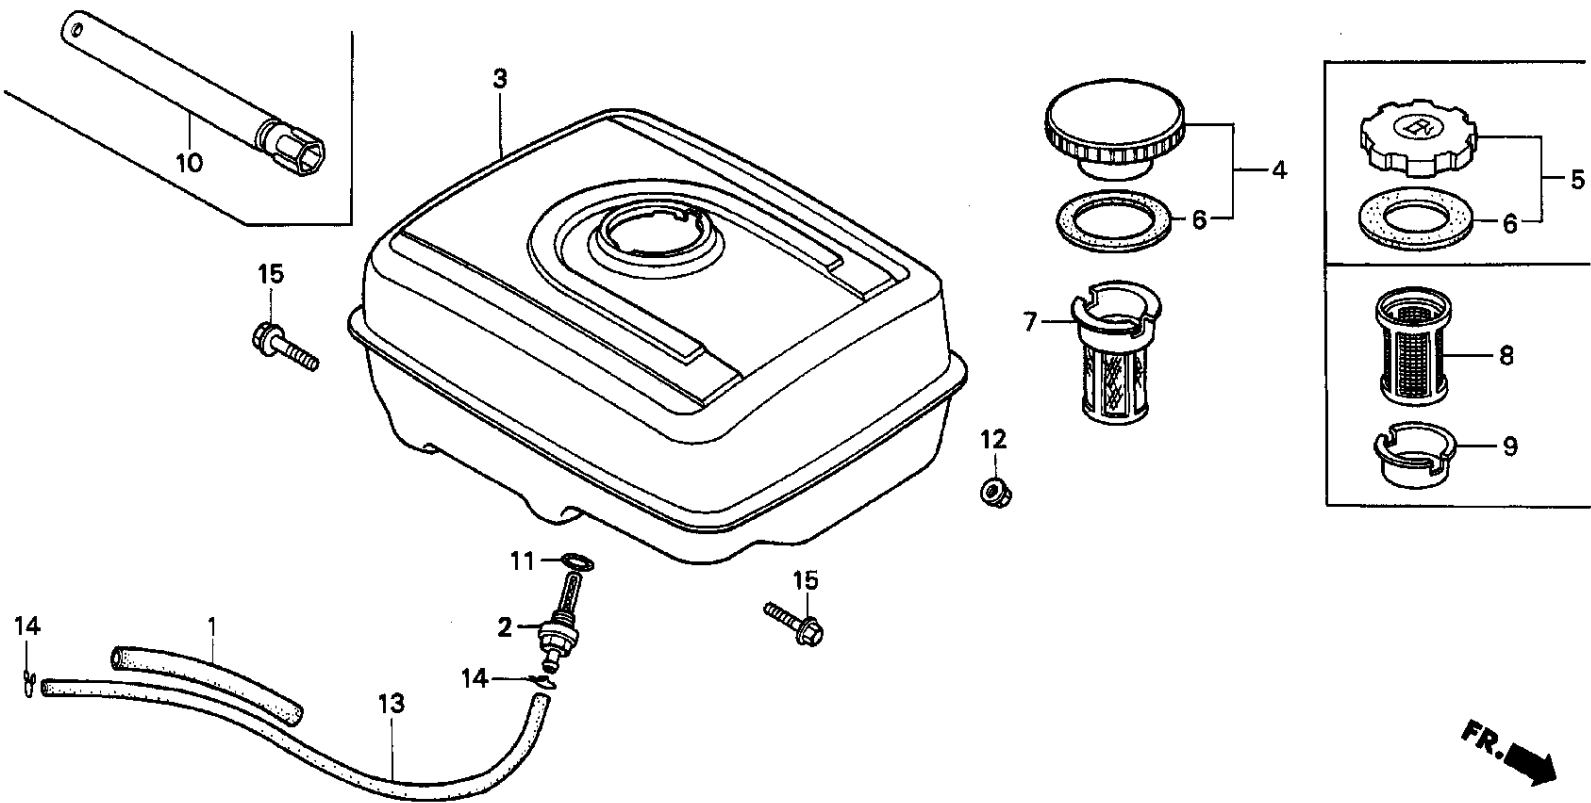

FR. →

Ref #	Part Number	Qty	Description
1	16854-ZE1-000	1	RUBBER, SUPPORTER Use up to Engine SN 3032265. (Honda Code 1436674).
			GX240K1 HA ENGINE, JPN, VIN# GC04-300001 TO GC04-394624 of 36
1	16854-ZH8-000	1	RUBBER, SUPPORTER (107MM) (Honda Code 3683646).
2	16955-ZE1-000	1	JOINT, FUEL TANK (Honda Code 1427459).
3	17510-ZE2-010ZA	1	TANK, FUEL *NH31* (MCKINLEY WHITE) (Honda Code 3690070).
3	17510-ZE2-010ZD	1	TANK, FUEL *NH1* (BLACK) Use from Engine SN 3139635. (Honda Code 4220034).
4	17620-ZE2-W00	1	CAP, FUEL FILLER Use up to Engine SN 3254423. (Honda Code 3682028).
5	17620-ZH7-023	1	CAP, FUEL FILLER Use from Engine SN 3254424. (Honda Code 5344817).
6	17631-ZH7-003	1	GASKET, FUEL FILLER CAP Use from Engine SN 3254424. (Honda Code 4608725).
6	17631-329-003	1	GASKET, FUEL FILLER CAP Use up to Engine SN 3254423. (Honda Code 2820587).
7	17672-ZE2-W00	1	FILTER, FUEL Use up to Engine SN 3118369. (Honda Code 3678703).
7	17672-ZE2-W01	1	FILTER, FUEL Use up to Engine SN 3118369. (Honda Code 4270864).
7	17672-ZE2-W01	1	FILTER, FUEL Use from Engine SN 3190917. (Honda Code 4270864).
8	17672-880-000	1	FILTER, FUEL Use from Engine SN 3118370 to 3190916. (Honda Code 0474759).
9	17673-893-000	1	HOLDER, FUEL FILTER Use from Engine SN 3118370 to 3190916. (Honda Code 0788109).
10	89218-ZE1-000	1	WRENCH, SPARK PLUG (Honda Code 1431048).
11	91353-671-003	1	O-RING (13.5X1.5) (ARAI) (Honda Code 0949883).
12	94050-08000	2	NUT, FLANGE (8MM) (Honda Code 0481143).
13	95001-45003-60M	1	BULK HOSE, FUEL (4.5X3000) (4.5X222) (Honda Code 5137104).
14	95002-02080	2	CLIP, TUBE (B8) (Honda Code 0250647).
15	95701-08025-00	2	BOLT, FLANGE (8X25) (Honda Code 2545325).