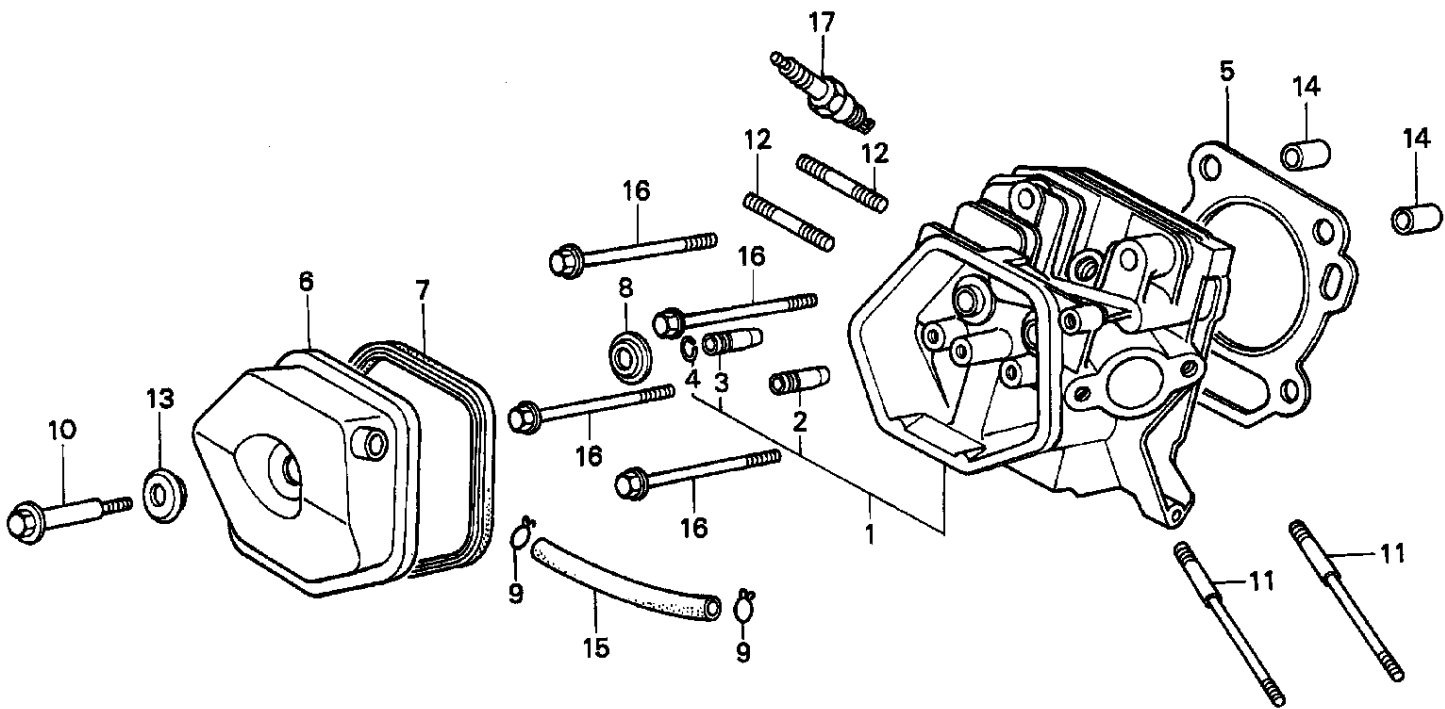

FR. →

Ref #	Part Number	Qty	Description
1	12200-ZH9-000	1	CYLINDER HEAD (Honda Code 4475349).
2	12204-ZE2-306	1	GUIDE, VALVE (OS) (Optional). (Honda Code 4179164).
	GX240RT HA ENGINE, JPN, VIN# GC04-5000001 TO GC04-3940045 of 36		
2	12204-ZE2-315	1	GUIDE, VALVE (OS) (Optional). Use up to Engine SN 3102862. (Honda Code 2089555).
3	12205-ZE2-305	1	GUIDE, EX. VALVE (OS) (Optional). (Honda Code 2089563).
4	12216-ZE2-300	1	CLIP, VALVE GUIDE (Honda Code 2089597).
5	12251-ZE2-800	1	GASKET, CYLINDER HEAD (Honda Code 3678539).
6	04108-ZE2-000	1	COVER KIT, HEAD Use up to Engine SN 3146326. (Honda Code 4342820).
6	12310-ZE2-010	1	COVER, HEAD Use up to Engine SN 3146326. (Honda Code 2157352).
6	12310-ZE2-020	1	COVER, HEAD Use from Engine SN 3146327. (Honda Code 4300885).
7	12391-ZE2-010	1	GASKET, CYLINDER HEAD COVER Use up to Engine SN 3146326. (Honda Code 2395499).
7	12391-ZE2-020	1	GASKET, CYLINDER HEAD COVER (Honda Code 4300893).
8	14775-ZE2-010	1	SEAT, VALVE SPRING (Honda Code 2157485).
10	90014-ZE2-000	1	BOLT, HEAD COVER (Honda Code 2027035).
11	90042-ZE2-000	2	BOLT, STUD (8X123) (Honda Code 2027043).
12	90047-ZE2-000	2	BOLT, STUD (8X47) (Honda Code 2027050).
13	90441-ZE2-010	1	WASHER, HEAD COVER (Honda Code 2293918).
14	94301-12200	2	PIN A, DOWEL (12X20) (Honda Code 0165324).
15	95005-11001-30M	1	BULK HOSE, VACUUM (11X1000) (11X100) Use from Engine SN 3454868. (Honda Code 4537312).
15	95005-11001-30M	1	BULK HOSE, VACUUM (11X1000) (11X105) Use up to Engine SN 3454867. (Honda Code 4537312).
16	95701-10080-00	4	BOLT, FLANGE (10X80) (Honda Code 2545341).
16	95725-10080-00	4	BOLT, FLANGE (10X80) (Honda Code 2027316).
17	98079-55846	1	SPARK PLUG (BPR5ES) (NGK) (Optional). (Honda Code 1672443).
17	98079-55855	1	SPARK PLUG (W16EPR-U) (DENSO) (Optional). (Honda Code 1672450).
17	98079-56846	1	SPARK PLUG (BPR6ES) (NGK) (Honda Code 1441112).
17	98079-56855	1	SPARK PLUG (W20EPR-U) (DENSO) (Honda Code 1441120).