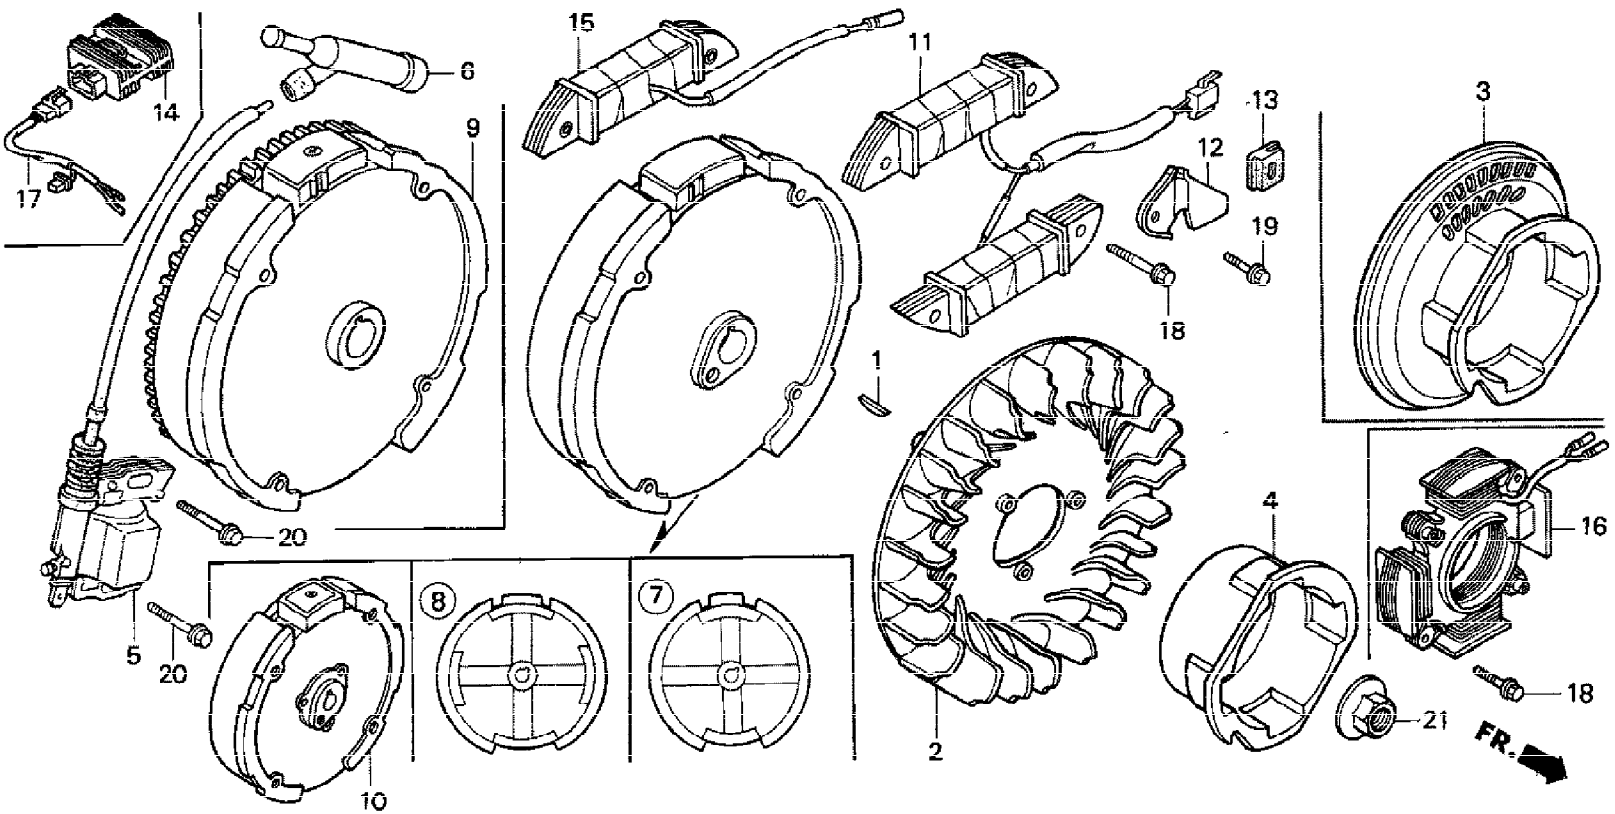

Ref #	Part Number	Qty	Description
1	13331-357-000	1	KEY, SPECIAL WOODRUFF (25X18) (Honda Code 0348433).
2	19511-ZE1-000	1	FAN, COOLING (Honda Code 1428051).
4	28451-ZH8-003	1	PULLEY, STARTER (Honda Code 3683943).
5	30500-ZE1-033	1	COIL ASSY., IGNITION (Honda Code 4589693).
6	30700-ZE1-013	1	CAP ASSY., NOISE SUPPRESSOR (Honda Code 3526837).
7	31100-ZE1-810	1	FLYWHEEL (LAMP) (Honda Code 1501741).
7	31100-ZE1-811	1	FLYWHEEL (LAMP) (Honda Code 5308440).
20	90121-952-000	2	BOLT, FLANGE (6X25) (Honda Code 0748111).
21	90201-878-003	1	NUT, SPECIAL (14MM) (Honda Code 0442038).