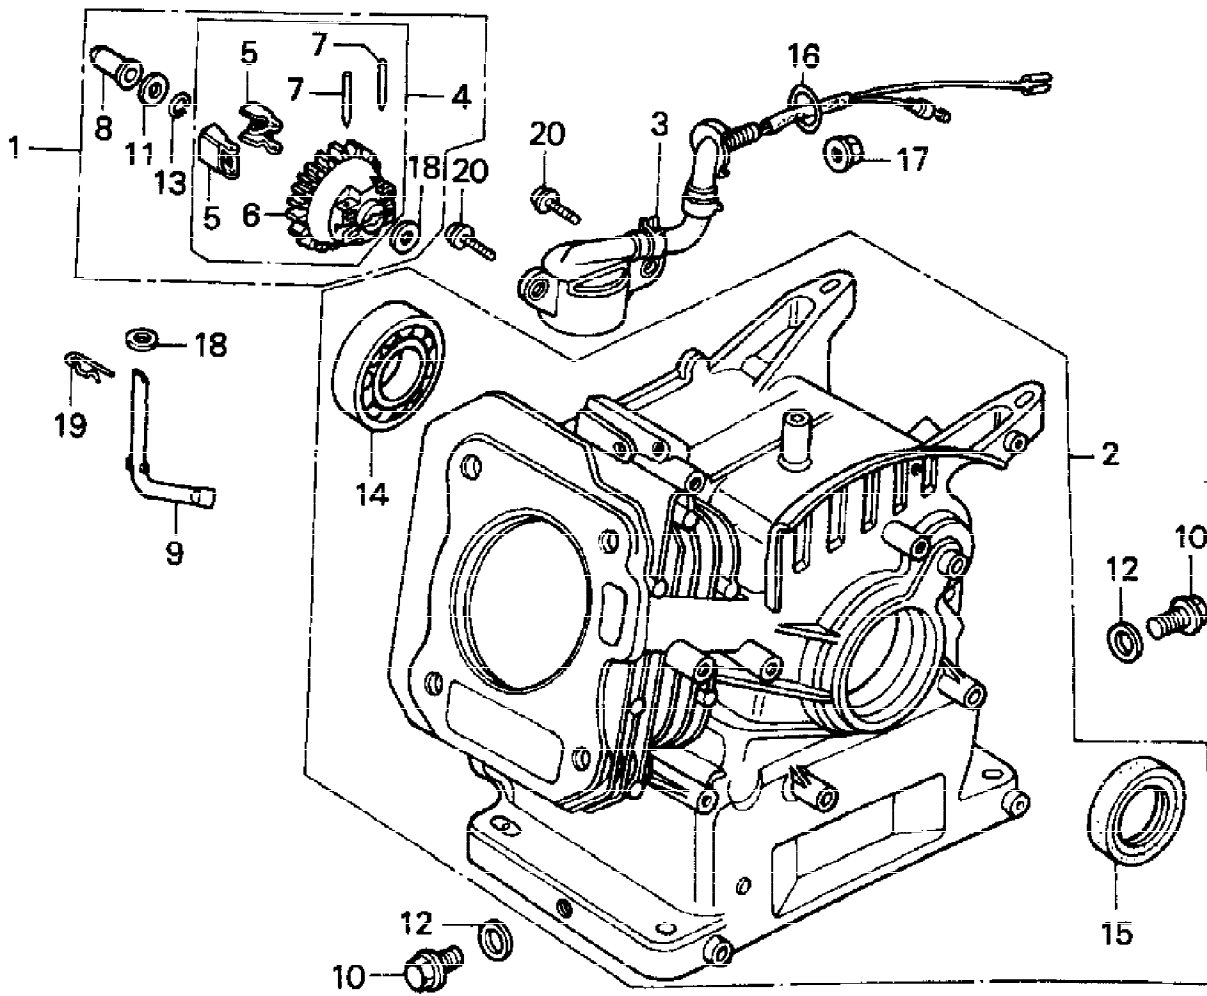

FR.

Ref #	Part Number	Qty	Description
2	12000-ZH8-406	1	CYLINDER ASSY. (811) Use from Engine SN 4067885. (Honda Code 6363667).
2	12000-ZH8-811	1	CYLINDER ASSY. (OIL ALERT) Use up to Engine SN 4067884. (Honda Code 5032719).
3	15510-ZE1-013	1	SWITCH ASSY., OIL LEVEL Use up to Engine SN 2468252. (Honda Code 4192936).
3	15510-ZE1-013	1	SWITCH ASSY., OIL LEVEL Use from Engine SN 2468253 to 4368640. (Honda Code 4192936).
3	15510-ZE1-023	1	SWITCH ASSY., OIL LEVEL Use up to Engine SN 2468252. (Honda Code 5262605).
3	15510-ZE1-023	1	SWITCH ASSY., OIL LEVEL Use from Engine SN 4368641 to 5640312. (Honda Code 5262605).
3	15510-ZE1-023	1	SWITCH ASSY., OIL LEVEL Use from Engine SN 2468253 to 4368640. (Honda Code 5262605).
3	15510-ZE1-033	1	SWITCH ASSY., OIL LEVEL Use up to Engine SN 2468252. (Honda Code 5962063).
3	15510-ZE1-033	1	SWITCH ASSY., OIL LEVEL Use from Engine SN 4368641. (Honda Code 5962063).
3	15510-ZE1-033	1	SWITCH ASSY., OIL LEVEL Use from Engine SN 2468253 to 4368640. (Honda Code 5962063).
4	16510-ZE1-000	1	GOVERNOR ASSY. (Honda Code 2414225).
5	16511-ZE1-000	2	WEIGHT, GOVERNOR (Honda Code 1427228).
6	16512-ZE1-000	1	HOLDER, GOVERNOR WEIGHT (Honda Code 1427236).
7	16513-ZE1-000	2	PIN, GOVERNOR WEIGHT (Honda Code 1427244).
8	16531-ZE1-000	1	SLIDER, GOVERNOR (Honda Code 1427251).
9	16541-ZE1-000	1	SHAFT, GOVERNOR ARM (Honda Code 1427277).
10	90131-ZE1-000	2	BOLT, DRAIN PLUG (Honda Code 1431246).
11	90451-ZE1-000	1	WASHER, THRUST (6MM) (Honda Code 2413862).
12	90601-ZE1-000	2	WASHER, DRAIN PLUG (10.2MM) (Honda Code 1436583).
13	90602-ZE1-000	1	CLIP, GOVERNOR HOLDER (Honda Code 2456697).
14	91001-ZF1-003	1	BEARING, RADIAL BALL (6205) (Honda Code 3684248).
15	91202-883-005	1	OIL SEAL (25X41X6) (Honda Code 0636936).
16	91353-671-003	1	O-RING (13.5X1.5) (ARAI) (Honda Code 0949883).
17	94050-10000	1	NUT, FLANGE (10MM) (Honda Code 0483867).
18	94101-06800	2	WASHER, PLAIN (6MM) (Honda Code 0345900).
19	94251-08000	1	PIN, LOCK (8MM) (Honda Code 0115527).
20	95701-06012-00	2	BOLT, FLANGE (6X12) (Honda Code 2105799).