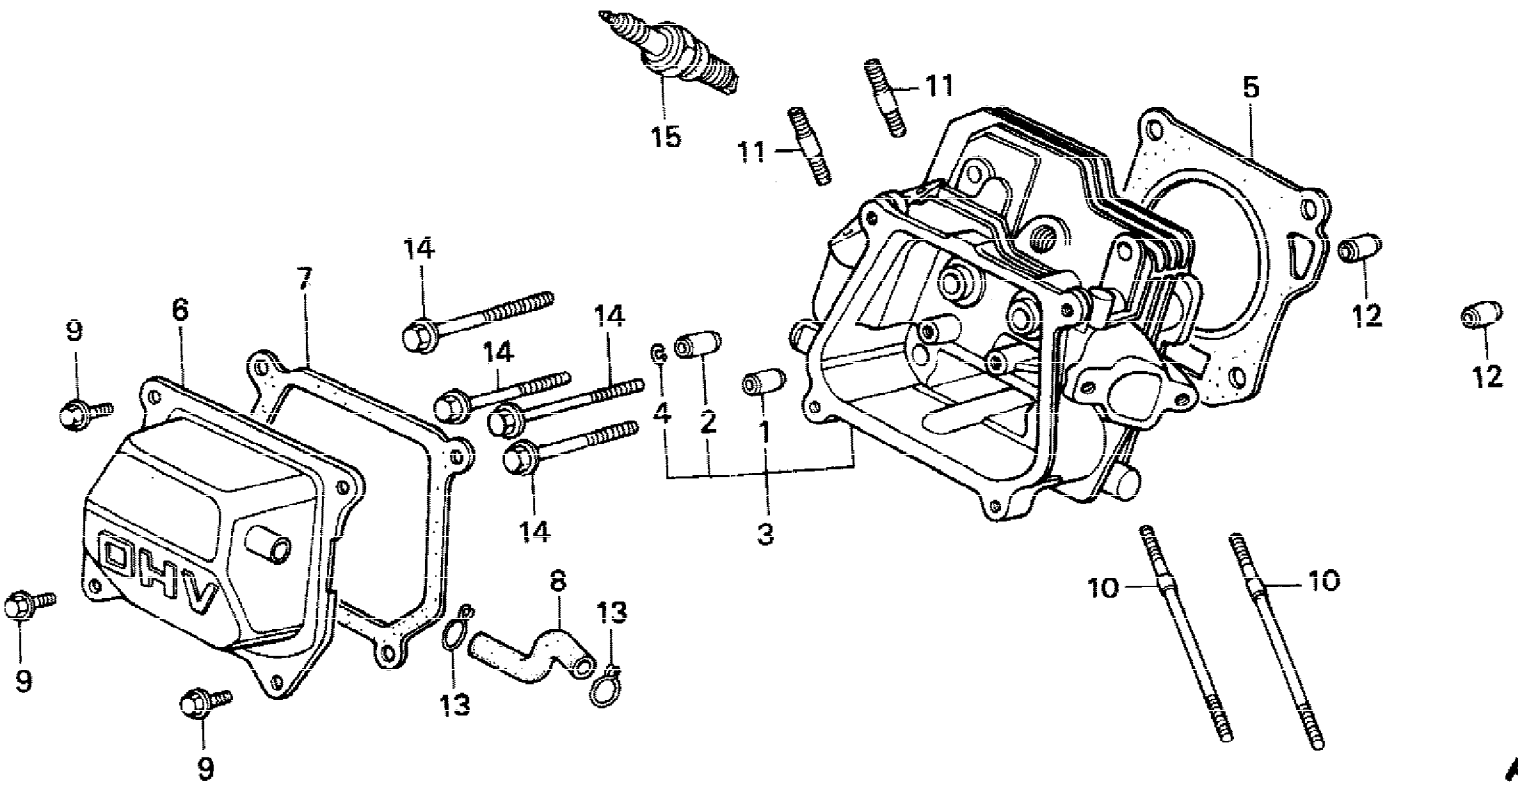

FR.

Ref #	Part Number	Qty	Description
4	13310-ZE1-660	1	CRANKSHAFT (T-TYPE) (Honda Code 1899905).

FR. 

Ref #	Part Number	Qty	Description
2	12000-ZH8-406	1	CYLINDER ASSY. (811) Use from Engine SN 4067885. (Honda Code 6363667).
2	12000-ZH8-811	1	CYLINDER ASSY. (OIL ALERT) Use up to Engine SN 4067884. (Honda Code 5032719).
3	15510-ZE1-013	1	SWITCH ASSY., OIL LEVEL Use up to Engine SN 2468252. (Honda Code 4192936).
3	15510-ZE1-013	1	SWITCH ASSY., OIL LEVEL Use from Engine SN 2468253 to 4368640. (Honda Code 4192936).
3	15510-ZE1-023	1	SWITCH ASSY., OIL LEVEL Use up to Engine SN 2468252. (Honda Code 5262605).
3	15510-ZE1-023	1	SWITCH ASSY., OIL LEVEL Use from Engine SN 4368641 to 5640312. (Honda Code 5262605).
3	15510-ZE1-023	1	SWITCH ASSY., OIL LEVEL Use from Engine SN 2468253 to 4368640. (Honda Code 5262605).
3	15510-ZE1-033	1	SWITCH ASSY., OIL LEVEL Use up to Engine SN 2468252. (Honda Code 5962063).
3	15510-ZE1-033	1	SWITCH ASSY., OIL LEVEL Use from Engine SN 4368641. (Honda Code 5962063).
3	15510-ZE1-033	1	SWITCH ASSY., OIL LEVEL Use from Engine SN 2468253 to 4368640. (Honda Code 5962063).
4	16510-ZE1-000	1	GOVERNOR ASSY. (Honda Code 2414225).
5	16511-ZE1-000	2	WEIGHT, GOVERNOR (Honda Code 1427228).
6	16512-ZE1-000	1	HOLDER, GOVERNOR WEIGHT (Honda Code 1427236).
7	16513-ZE1-000	2	PIN, GOVERNOR WEIGHT (Honda Code 1427244).
8	16531-ZE1-000	1	SLIDER, GOVERNOR (Honda Code 1427251).
9	16541-ZE1-000	1	SHAFT, GOVERNOR ARM (Honda Code 1427277).
10	90131-ZE1-000	2	BOLT, DRAIN PLUG (Honda Code 1431246).
11	90451-ZE1-000	1	WASHER, THRUST (6MM) (Honda Code 2413862).
12	90601-ZE1-000	2	WASHER, DRAIN PLUG (10.2MM) (Honda Code 1436583).
13	90602-ZE1-000	1	CLIP, GOVERNOR HOLDER (Honda Code 2456697).
14	91001-ZF1-003	1	BEARING, RADIAL BALL (6205) (Honda Code 3684248).
15	91202-883-005	1	OIL SEAL (25X41X6) (Honda Code 0636936).
16	91353-671-003	1	O-RING (13.5X1.5) (ARAI) (Honda Code 0949883).
17	94050-10000	1	NUT, FLANGE (10MM) (Honda Code 0483867).
18	94101-06800	2	WASHER, PLAIN (6MM) (Honda Code 0345900).
19	94251-08000	1	PIN, LOCK (8MM) (Honda Code 0115527).
20	95701-06012-00	2	BOLT, FLANGE (6X12) (Honda Code 2105799).