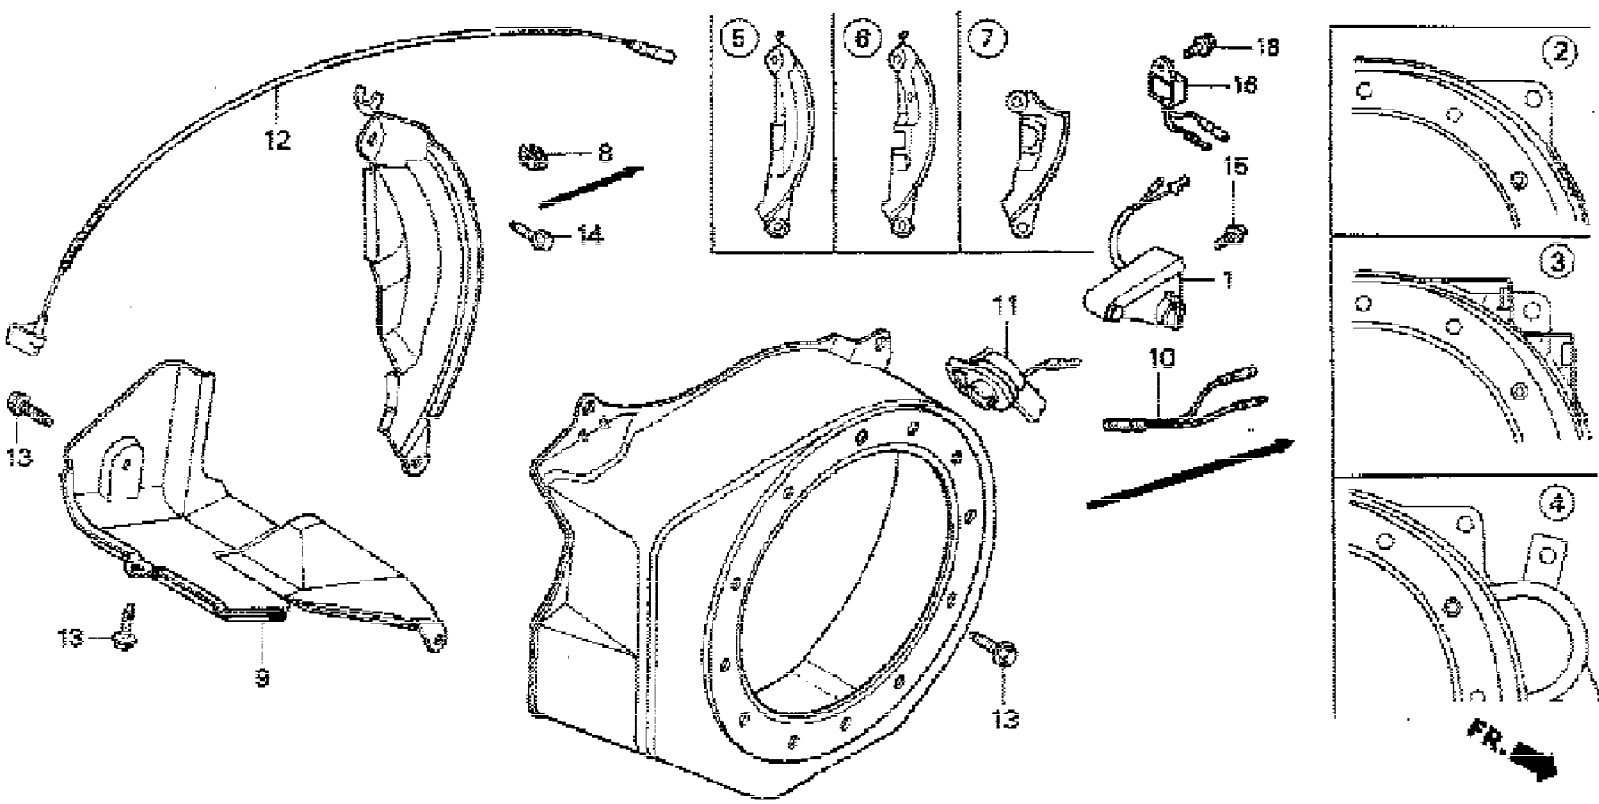

Ref #	Part Number	Qty	Description
1	15520-ZE1-003	1	ALERT UNIT, OIL Use up to Engine SN 2468252. (Honda Code 1554401).
2	19610-ZE1-000ZA	1	COVER, FAN *R8* (BRIGHT RED) Use from Engine SN 2468253. (Honda Code 3417490).
3	19610-ZE1-810ZA	1	COVER, FAN *R8* (OIL ALERT) (BRIGHT RED) Use up to Engine SN 2468252. (Honda Code 3593522).
5	19611-ZH8-810	1	PLATE, SIDE (OIL ALERT) Use from Engine SN 5372719. (Honda Code 5891528).
5	19612-ZH8-810	1	PLATE, SIDE (STD) Use up to Engine SN 4795905. (Honda Code 3683778).
5	19612-ZH8-811	1	PLATE, SIDE (OIL ALERT) Use from Engine SN 4795906 to 5066322. (Honda Code 5425624).
5	19612-ZH8-812	1	PLATE, SIDE Use from Engine SN 5066323 to 5372718. (Honda Code 5891536).
8	19613-ZE1-010	1	CLAMP, CORD Use up to Engine SN 4368640. (Honda Code 5891544).
8	90601-ZH7-013	1	CLIP, HARNESS Use from Engine SN 4368641. (Honda Code 5263934).
9	19630-ZH8-000	1	SHROUD (Honda Code 3683802).
10	32197-ZH8-003	1	SUB-HARNESS Use from Engine SN 2468253 to 4368640. (Honda Code 4193082).
11	36100-ZE1-015	1	SWITCH ASSY., ENGINE STOP Use from Engine SN 2468253 to 4368640. (Honda Code 2787869).
11	36100-ZH7-003	1	SWITCH ASSY., ENGINE STOP Use from Engine SN 4368641. (Honda Code 5266184).
12	36101-ZE1-010	1	WIRE, STOP SWITCH (370MM) (Honda Code 3684032).
13	90013-883-000	6	BOLT, FLANGE (6X12) (CT200) Use from Engine SN 2708337. (Honda Code 0636845).
13	90016-ZE1-000	6	BOLT, FLANGE (6X13) Use up to Engine SN 2708336. (Honda Code 1541002).
14	90022-888-010	1	BOLT, FLANGE (6X20) (CT200) (Honda Code 0671552).
15	95701-06008-00	2	BOLT, FLANGE (6X8) Use up to Engine SN 2468252. (Honda Code 2581353).
16	34150-ZH7-003	1	ALERT UNIT, OIL Use from Engine SN 5380586. (Honda Code 5858444).
18	95701-06008-00	1	BOLT, FLANGE (6X8) Use from Engine SN 5379476. (Honda Code 2581353).