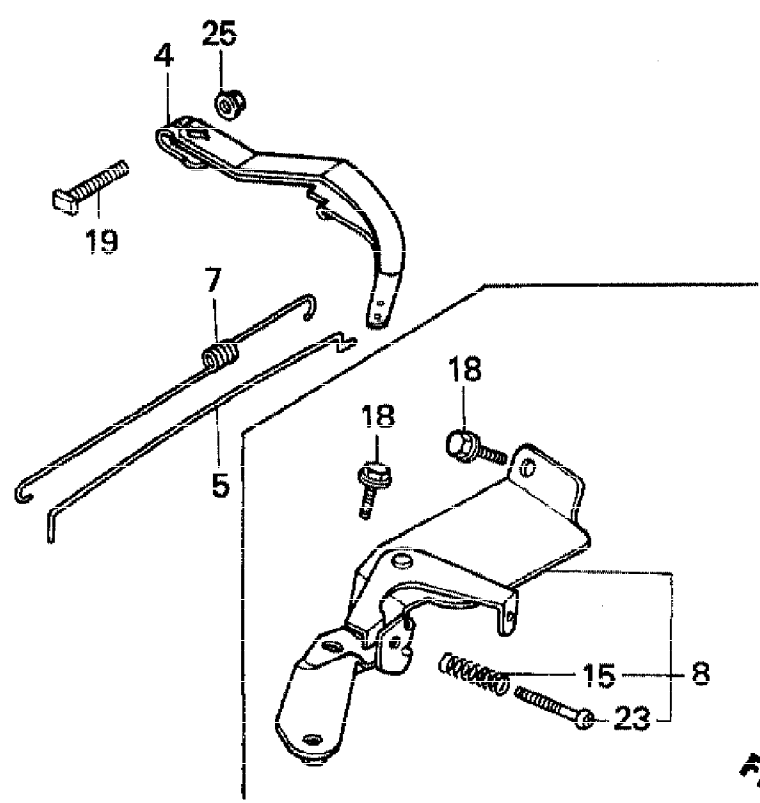

FR. →

Ref #	Part Number	Qty	Description
1	16500-ZH8-020	1	CONTROL ASSY. Use up to Engine SN 3403754. (Honda Code 5989736).
1	16500-ZH8-020	1	CONTROL ASSY. Use from Engine SN 5551818 to 6331304. (Honda Code 5989736).
1	16500-ZH8-020	1	CONTROL ASSY. Use from Engine SN 3403755 to 5551817. (Honda Code 5989736).
1	16500-ZH8-030	1	CONTROL ASSY. Use up to Engine SN 3403754. (Honda Code 6262299).
1	16500-ZH8-030	1	CONTROL ASSY. Use from Engine SN 5551818. (Honda Code 6262299).
1	16500-ZH8-030	1	CONTROL ASSY. Use from Engine SN 3403755 to 5551817. (Honda Code 6262299).
4	16551-ZE0-010	1	ARM, GOVERNOR (Honda Code 1950609).
5	16555-ZE1-000	1	ROD, GOVERNOR (Honda Code 1427319).
6	16561-ZE1-020	1	SPRING, GOVERNOR (Honda Code 1950617).
7	16562-ZE1-020	1	SPRING, THROTTLE RETURN (Honda Code 1950625).
9	16571-ZH8-020	1	LEVER, CONTROL (Honda Code 6145338).
10	16574-ZE1-000	1	SPRING, LEVER (Honda Code 1427384).
11	16575-ZH8-000	1	WASHER, CONTROL LEVER (Honda Code 3683604).
13	16578-ZE1-000	1	SPACER, CONTROL LEVER (Honda Code 1427400).
14	16580-ZH8-020	1	BASE, CONTROL Use up to Engine SN 3403754. (Honda Code 6094833).
14	16580-ZH8-020	1	BASE, CONTROL Use from Engine SN 3403755 to 6331304. (Honda Code 6094833).
14	16580-ZH8-030	1	BASE, CONTROL Use from Engine SN 3403755. (Honda Code 6356760).
14	16580-ZH8-030	1	BASE, CONTROL Use up to Engine SN 3403754. (Honda Code 6356760).
15	16584-883-300	1	SPRING, CONTROL ADJUSTING (Honda Code 0636431).
18	90013-883-000	2	BOLT, FLANGE (6X12) (CT200) Use from Engine SN 2708337. (Honda Code 0636845).
18	90016-ZE1-000	2	BOLT, FLANGE (6X13) Use up to Engine SN 2708336. (Honda Code 1541002).
19	90015-ZE5-010	1	BOLT, GOVERNOR ARM (Honda Code 2418671).
20	90114-SA0-000	1	NUT, SELF-LOCK (6MM) (Honda Code 1410182).
23	93500-05025-0A	1	SCREW, PAN (5X25) (Honda Code 0145565).
25	94050-06000	1	NUT, FLANGE (6MM) (Honda Code 0471623).