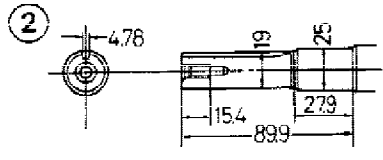

Ref #	Part Number	Qty	Description
GX160K1 TX ENGINE, JPN, VIN# GC02-2000001			
1	11300-ZE1-640	1	COVER ASSY., CRANKCASE (U-TYPE) Use up to Engine SN 3451132. (Honda Code 1441146).
1	11300-ZE1-641	1	COVER ASSY., CRANKCASE (U-TYPE) (Honda Code 4731568).
2	11381-ZH8-801	1	GASKET, CASE COVER (NON-ASBESTOS) Use from Engine SN 3413170. (Honda Code 4723144).
3	15600-ZE1-003	1	CAP ASSY., OIL FILLER (Honda Code 4500146).
4	15600-ZG4-003	1	CAP ASSY., OIL FILLER Use from Engine SN 2966710. (Honda Code 4497921).
5	15620-ZE1-003	1	CAP, OIL FILLER Use up to Engine SN 2966709. (Honda Code 4522207).
6	15620-ZG4-910	1	CAP, OIL FILLER Use up to Engine SN 2966709. (Honda Code 3678596).
7	15621-896-010	1	GASKET, OIL FILLER CAP Use up to Engine SN 2966709. (Honda Code 1033042).
7	15625-ZE1-003	1	GASKET, OIL FILLER CAP Use from Engine SN 2966710. (Honda Code 4497947).
8	15625-ZE1-000	1	GASKET, OIL FILLER CAP Use up to Engine SN 2966709. (Honda Code 1427079).
8	15625-ZE1-003	1	GASKET, OIL FILLER CAP Use from Engine SN 2966710. (Honda Code 4497947).
8	15625-ZE1-003	1	GASKET, OIL FILLER CAP Use up to Engine SN 2966709. (Honda Code 4497947).
11	91202-883-005	1	OIL SEAL (25X41X6) (Honda Code 0636936).
12	94301-08140	2	PIN A, DOWEL (8X14) (Honda Code 0069310).
14	95700-08032-00	6	BOLT, FLANGE (8X32) (Honda Code 0637173).
14	95701-08032-00	6	BOLT, FLANGE (8X32) (Honda Code 2751725).
15	96100-62050-00	1	BEARING, RADIAL BALL (6205) (Honda Code 0636977).

FR.