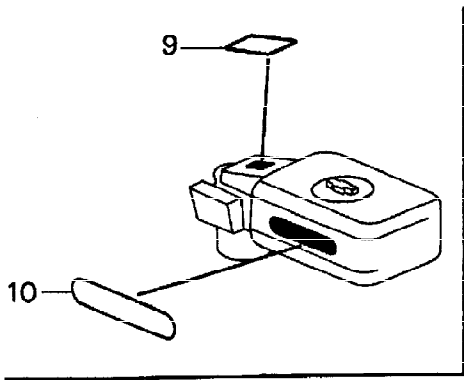

Ref #	Part Number	Qty	Description
1	87521-ZH8-010	1	EMBLEM (INTERNAL) Use from Engine SN 2468253 to 7438467. (Honda Code 4212478).
1	87521-ZH8-010	1	EMBLEM (INTERNAL) Use up to Engine SN 2468252. (Honda Code 4212478).
1	87521-ZH8-020	1	EMBLEM (5.5) Use from Engine SN 7438468. (Honda Code 6752141).
2	87522-ZE1-810	1	MARK, CAUTION (EXTERNAL) Use up to Engine SN 3063877. (Honda Code 1431014).
3	87522-ZH9-000	1	LABEL, CAUTION (Honda Code 3684206).
4	87528-ZE1-810	1	MARK, CHOKE (Honda Code 1696715).
5	87530-ZH8-810	1	LABEL, SPECIFICATION (EXTERNAL) Use up to Engine SN 2709371. (Honda Code 3684214).
6	87532-ZB4-G60	1	MARK, OIL ALERT (GERMAN) Use from Engine SN 2739161. (Honda Code 4425443).
6	87532-ZB4-H50	1	MARK, OIL ALERT (FRENCH) Use from Engine SN 2739161. (Honda Code 4425450).
7	87532-ZE1-810	1	MARK, OIL ALERT (EXTERNAL) Use up to Engine SN 2468252. (Honda Code 1540988).
8	87532-ZH8-810	1	MARK, OIL ALERT (E) Use from Engine SN 2468253. (Honda Code 4193355).
11	87135-ZE2-000	1	LABEL (E-SPEC) Use from Engine SN 7493515. (Honda Code 6638068).