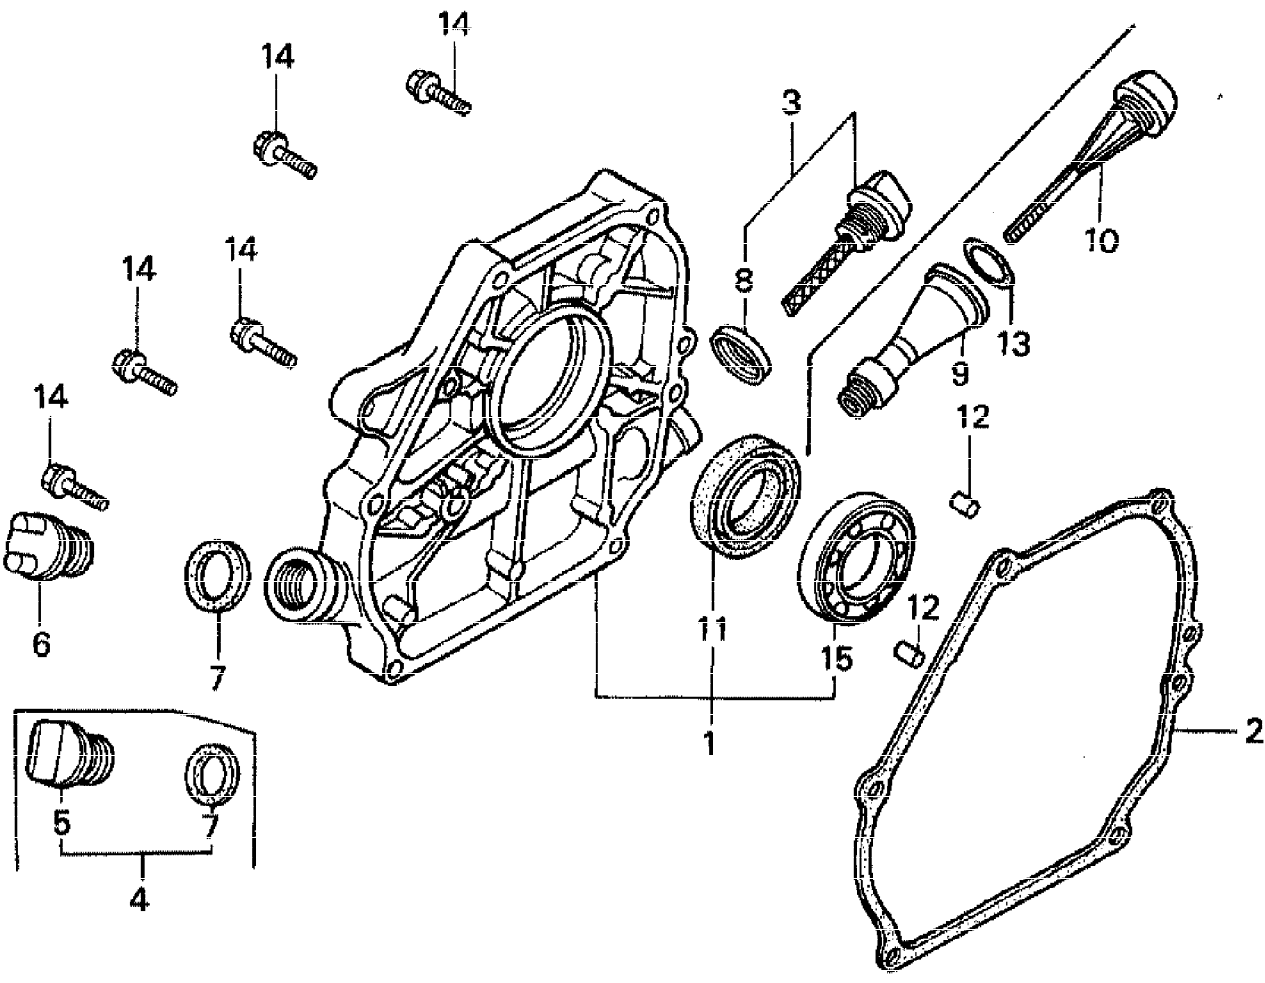

FR.

Ref #	Part Number	Qty	Description
GX160K1 TX ENGINE, JPN, VIN# GC02-2000001			
1	11300-ZE1-640	1	COVER ASSY., CRANKCASE (U-TYPE) Use up to Engine SN 3451132. (Honda Code 1441146).
1	11300-ZE1-641	1	COVER ASSY., CRANKCASE (U-TYPE) (Honda Code 4731568).
2	11381-ZH8-801	1	GASKET, CASE COVER (NON-ASBESTOS) Use from Engine SN 3413170. (Honda Code 4723144).
3	15600-ZE1-003	1	CAP ASSY., OIL FILLER (Honda Code 4500146).
4	15600-ZG4-003	1	CAP ASSY., OIL FILLER Use from Engine SN 2966710. (Honda Code 4497921).
5	15620-ZE1-003	1	CAP, OIL FILLER Use up to Engine SN 2966709. (Honda Code 4522207).
6	15620-ZG4-910	1	CAP, OIL FILLER Use up to Engine SN 2966709. (Honda Code 3678596).
7	15621-896-010	1	GASKET, OIL FILLER CAP Use up to Engine SN 2966709. (Honda Code 1033042).
7	15625-ZE1-003	1	GASKET, OIL FILLER CAP Use from Engine SN 2966710. (Honda Code 4497947).
8	15625-ZE1-000	1	GASKET, OIL FILLER CAP Use up to Engine SN 2966709. (Honda Code 1427079).
8	15625-ZE1-003	1	GASKET, OIL FILLER CAP Use from Engine SN 2966710. (Honda Code 4497947).
8	15625-ZE1-003	1	GASKET, OIL FILLER CAP Use up to Engine SN 2966709. (Honda Code 4497947).
11	91202-883-005	1	OIL SEAL (25X41X6) (Honda Code 0636936).
12	94301-08140	2	PIN A, DOWEL (8X14) (Honda Code 0069310).
14	95700-08032-00	6	BOLT, FLANGE (8X32) (Honda Code 0637173).
14	95701-08032-00	6	BOLT, FLANGE (8X32) (Honda Code 2751725).
15	96100-62050-00	1	BEARING, RADIAL BALL (6205) (Honda Code 0636977).