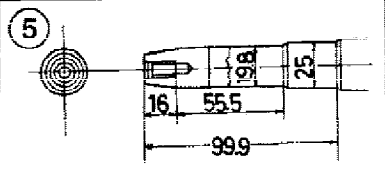

Ref #	Part Number	Qty	Description
GX160K1 TX ENGINE, JPN, VIN# GC02-2000001			
1	11300-ZE1-640	1	COVER ASSY., CRANKCASE (U-TYPE) Use up to Engine SN 3451132. (Honda Code 1441146).
1	11300-ZE1-641	1	COVER ASSY., CRANKCASE (U-TYPE) (Honda Code 4731568).
2	11381-ZH8-801	1	GASKET, CASE COVER (NON-ASBESTOS) Use from Engine SN 3413170. (Honda Code 4723144).
3	15600-ZE1-003	1	CAP ASSY., OIL FILLER (Honda Code 4500146).
4	15600-ZG4-003	1	CAP ASSY., OIL FILLER Use from Engine SN 2966710. (Honda Code 4497921).
5	15620-ZE1-003	1	CAP, OIL FILLER Use up to Engine SN 2966709. (Honda Code 4522207).
6	15620-ZG4-910	1	CAP, OIL FILLER Use up to Engine SN 2966709. (Honda Code 3678596).
7	15621-896-010	1	GASKET, OIL FILLER CAP Use up to Engine SN 2966709. (Honda Code 1033042).
7	15625-ZE1-003	1	GASKET, OIL FILLER CAP Use from Engine SN 2966710. (Honda Code 4497947).
8	15625-ZE1-000	1	GASKET, OIL FILLER CAP Use up to Engine SN 2966709. (Honda Code 1427079).
8	15625-ZE1-003	1	GASKET, OIL FILLER CAP Use from Engine SN 2966710. (Honda Code 4497947).
8	15625-ZE1-003	1	GASKET, OIL FILLER CAP Use up to Engine SN 2966709. (Honda Code 4497947).
11	91202-883-005	1	OIL SEAL (25X41X6) (Honda Code 0636936).
12	94301-08140	2	PIN A, DOWEL (8X14) (Honda Code 0069310).
14	95700-08032-00	6	BOLT, FLANGE (8X32) (Honda Code 0637173).
14	95701-08032-00	6	BOLT, FLANGE (8X32) (Honda Code 2751725).
15	96100-62050-00	1	BEARING, RADIAL BALL (6205) (Honda Code 0636977).

FR.