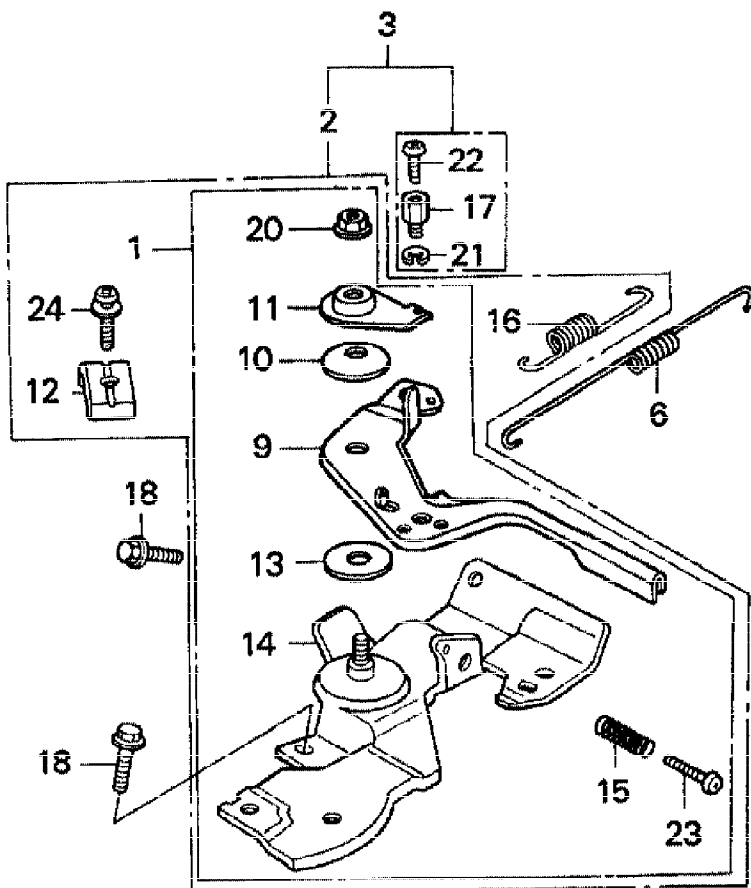

FR. →

Ref #	Part Number	Qty	Description
1	16500-ZH8-020	1	CONTROL ASSY. Use up to Engine SN 3403754. (Honda Code 5989736).
1	16500-ZH8-020	1	CONTROL ASSY. Use from Engine SN 5551818 to 6331304. (Honda Code 5989736).
1	16500-ZH8-020	1	CONTROL ASSY. Use from Engine SN 3403755 to 5551817. (Honda Code 5989736).
1	16500-ZH8-030	1	CONTROL ASSY. Use up to Engine SN 3403754. (Honda Code 6262299).
1	16500-ZH8-030	1	CONTROL ASSY. Use from Engine SN 5551818. (Honda Code 6262299).
1	16500-ZH8-030	1	CONTROL ASSY. Use from Engine SN 3403755 to 5551817. (Honda Code 6262299).
4	16551-ZE0-010	1	ARM, GOVERNOR (Honda Code 1950609).
5	16555-ZE1-000	1	ROD, GOVERNOR (Honda Code 1427319).
6	16561-ZE1-020	1	SPRING, GOVERNOR (Honda Code 1950617).
7	16562-ZE1-020	1	SPRING, THROTTLE RETURN (Honda Code 1950625).
9	16571-ZH8-020	1	LEVER, CONTROL (Honda Code 6145338).
10	16574-ZE1-000	1	SPRING, LEVER (Honda Code 1427384).
11	16575-ZH8-000	1	WASHER, CONTROL LEVER (Honda Code 3683604).
13	16578-ZE1-000	1	SPACER, CONTROL LEVER (Honda Code 1427400).
14	16580-ZH8-020	1	BASE, CONTROL Use up to Engine SN 3403754. (Honda Code 6094833).
14	16580-ZH8-020	1	BASE, CONTROL Use from Engine SN 3403755 to 6331304. (Honda Code 6094833).
14	16580-ZH8-030	1	BASE, CONTROL Use from Engine SN 3403755. (Honda Code 6356760).
14	16580-ZH8-030	1	BASE, CONTROL Use up to Engine SN 3403754. (Honda Code 6356760).
15	16584-883-300	1	SPRING, CONTROL ADJUSTING (Honda Code 0636431).
18	90013-883-000	2	BOLT, FLANGE (6X12) (CT200) Use from Engine SN 2708337. (Honda Code 0636845).
18	90016-ZE1-000	2	BOLT, FLANGE (6X13) Use up to Engine SN 2708336. (Honda Code 1541002).
19	90015-ZE5-010	1	BOLT, GOVERNOR ARM (Honda Code 2418671).
20	90114-SA0-000	1	NUT, SELF-LOCK (6MM) (Honda Code 1410182).
23	93500-05025-0A	1	SCREW, PAN (5X25) (Honda Code 0145565).
25	94050-06000	1	NUT, FLANGE (6MM) (Honda Code 0471623).