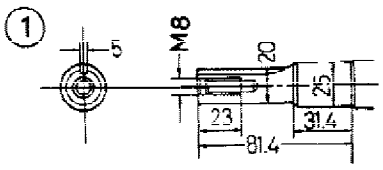

Ref #	Part Number	Qty	Description
GX160K1 TX ENGINE, JPN, VIN# GC02-2000001			
1	11300-ZE1-640	1	COVER ASSY., CRANKCASE (U-TYPE) Use up to Engine SN 3451132. (Honda Code 1441146).
1	11300-ZE1-641	1	COVER ASSY., CRANKCASE (U-TYPE) (Honda Code 4731568).
2	11381-ZH8-801	1	GASKET, CASE COVER (NON-ASBESTOS) Use from Engine SN 3413170. (Honda Code 4723144).
3	15600-ZE1-003	1	CAP ASSY., OIL FILLER (Honda Code 4500146).
4	15600-ZG4-003	1	CAP ASSY., OIL FILLER Use from Engine SN 2966710. (Honda Code 4497921).
5	15620-ZE1-003	1	CAP, OIL FILLER Use up to Engine SN 2966709. (Honda Code 4522207).
6	15620-ZG4-910	1	CAP, OIL FILLER Use up to Engine SN 2966709. (Honda Code 3678596).
7	15621-896-010	1	GASKET, OIL FILLER CAP Use up to Engine SN 2966709. (Honda Code 1033042).
7	15625-ZE1-003	1	GASKET, OIL FILLER CAP Use from Engine SN 2966710. (Honda Code 4497947).
8	15625-ZE1-000	1	GASKET, OIL FILLER CAP Use up to Engine SN 2966709. (Honda Code 1427079).
8	15625-ZE1-003	1	GASKET, OIL FILLER CAP Use from Engine SN 2966710. (Honda Code 4497947).
8	15625-ZE1-003	1	GASKET, OIL FILLER CAP Use up to Engine SN 2966709. (Honda Code 4497947).
11	91202-883-005	1	OIL SEAL (25X41X6) (Honda Code 0636936).
12	94301-08140	2	PIN A, DOWEL (8X14) (Honda Code 0069310).
14	95700-08032-00	6	BOLT, FLANGE (8X32) (Honda Code 0637173).
14	95701-08032-00	6	BOLT, FLANGE (8X32) (Honda Code 2751725).
15	96100-62050-00	1	BEARING, RADIAL BALL (6205) (Honda Code 0636977).

FR.