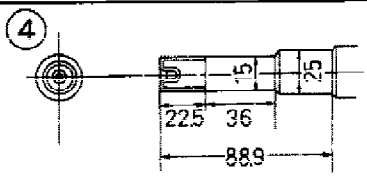

Ref #	Part Number	Qty	Description
GX160K1 TX ENGINE, JPN, VIN# GC02-2000001			
1	11300-ZE1-640	1	COVER ASSY., CRANKCASE (U-TYPE) Use up to Engine SN 3451132. (Honda Code 1441146).
1	11300-ZE1-641	1	COVER ASSY., CRANKCASE (U-TYPE) (Honda Code 4731568).
2	11381-ZH8-801	1	GASKET, CASE COVER (NON-ASBESTOS) Use from Engine SN 3413170. (Honda Code 4723144).
3	15600-ZE1-003	1	CAP ASSY., OIL FILLER (Honda Code 4500146).
4	15600-ZG4-003	1	CAP ASSY., OIL FILLER Use from Engine SN 2966710. (Honda Code 4497921).
5	15620-ZE1-003	1	CAP, OIL FILLER Use up to Engine SN 2966709. (Honda Code 4522207).
6	15620-ZG4-910	1	CAP, OIL FILLER Use up to Engine SN 2966709. (Honda Code 3678596).
7	15621-896-010	1	GASKET, OIL FILLER CAP Use up to Engine SN 2966709. (Honda Code 1033042).
7	15625-ZE1-003	1	GASKET, OIL FILLER CAP Use from Engine SN 2966710. (Honda Code 4497947).
8	15625-ZE1-000	1	GASKET, OIL FILLER CAP Use up to Engine SN 2966709. (Honda Code 1427079).
8	15625-ZE1-003	1	GASKET, OIL FILLER CAP Use from Engine SN 2966710. (Honda Code 4497947).
8	15625-ZE1-003	1	GASKET, OIL FILLER CAP Use up to Engine SN 2966709. (Honda Code 4497947).
11	91202-883-005	1	OIL SEAL (25X41X6) (Honda Code 0636936).
12	94301-08140	2	PIN A, DOWEL (8X14) (Honda Code 0069310).
14	95700-08032-00	6	BOLT, FLANGE (8X32) (Honda Code 0637173).
14	95701-08032-00	6	BOLT, FLANGE (8X32) (Honda Code 2751725).
15	96100-62050-00	1	BEARING, RADIAL BALL (6205) (Honda Code 0636977).

FR.