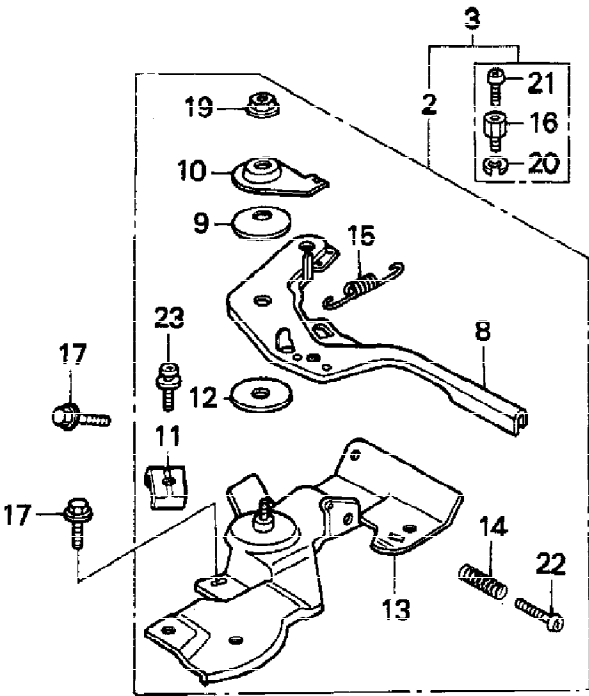

FR. →

Ref #	Part Number	Qty	Description
2	16500-ZH8-821	1	CONTROL ASSY. (REMOTE) Use up to Engine SN 3393321. (Honda Code 4730560).
2	16500-ZH8-821	1	CONTROL ASSY. (REMOTE) Use from Engine SN 3393322 to 5551817. (Honda Code 4730560).
2	16500-ZH8-822	1	CONTROL ASSY. (REMOTE) Use from Engine SN 5551818 to 6331304. (Honda Code 5904669).
2	16500-ZH8-823	1	CONTROL ASSY. (REMOTE) Use up to Engine SN 3393321. (Honda Code 6147755).
2	16500-ZH8-823	1	CONTROL ASSY. (REMOTE) Use from Engine SN 3393322 to 5551817. (Honda Code 6147755).
2	16500-ZH8-823	1	CONTROL ASSY. (REMOTE) Use from Engine SN 6331305. (Honda Code 6147755).
4	16551-ZE0-010	1	ARM, GOVERNOR (Honda Code 1950609).
5	16555-ZE1-000	1	ROD, GOVERNOR (Honda Code 1427319).
6	16561-ZE1-020	1	SPRING, GOVERNOR (Honda Code 1950617).
7	16562-ZE1-020	1	SPRING, THROTTLE RETURN (Honda Code 1950625).
8	16571-ZH8-020	1	LEVER, CONTROL (Honda Code 6145338).
9	16574-ZE1-000	1	SPRING, LEVER (Honda Code 1427384).
10	16575-ZH8-000	1	WASHER, CONTROL LEVER (Honda Code 3683604).
11	16576-891-000	1	HOLDER, CABLE (Honda Code 0800466).
12	16578-ZE1-000	1	SPACER, CONTROL LEVER (Honda Code 1427400).
13	16580-ZH8-811	1	BASE, CONTROL Use up to Engine SN 3393321. (Honda Code 4725321).
13	16580-ZH8-811	1	BASE, CONTROL Use from Engine SN 3393322 to 5551817. (Honda Code 4725321).
13	16580-ZH8-812	1	BASE, CONTROL Use from Engine SN 5551818 to 6331304. (Honda Code 5924451).
13	16580-ZH8-813	1	BASE, CONTROL (REMOTE) Use from Engine SN 5551818. (Honda Code 6145346).
14	16584-883-300	1	SPRING, CONTROL ADJUSTING (Honda Code 0636431).
15	16592-ZE1-810	1	SPRING, CABLE RETURN (Honda Code 1445774).
17	90013-883-000	2	BOLT, FLANGE (6X12) (CT200) (Honda Code 0636845).
18	90015-ZE5-010	1	BOLT, GOVERNOR ARM (Honda Code 2418671).
19	90114-SA0-000	1	NUT, SELF-LOCK (6MM) (Honda Code 1410182).
22	93500-05025-0H	1	SCREW, PAN (5X25) (Honda Code 0374702).
23	93893-05016-00	1	SCREW-WASHER (5X16) (Honda Code 0821512).
24	94050-06000	1	NUT, FLANGE (6MM) (Honda Code 0471623).