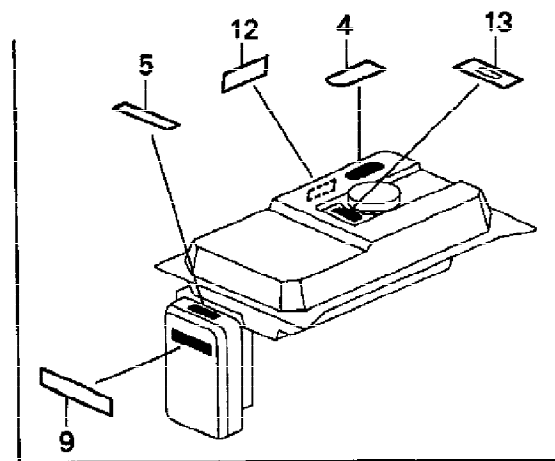

Ref #	Part Number	Qty	Description
1	87521-ZH8-010	1	EMBLEM (INTERNAL) Use up to Engine SN 7438467. (Honda Code 4212478).
1	87521-ZH8-020	1	EMBLEM (5.5) Use from Engine SN 7438468. (Honda Code 6752141).
2	87522-ZE1-810	1	MARK, CAUTION (EXTERNAL) Use up to Engine SN 3063877. (Honda Code 1431014).
3	87522-ZH9-000	1	LABEL, CAUTION (Honda Code 3684206).
6	87528-ZE1-810	1	MARK, CHOKE (Honda Code 1696715).
7	87530-ZH8-810	1	LABEL, SPECIFICATION (EXTERNAL) (Honda Code 3684214).
15	87586-ZH7-W00	1	LABEL, FUEL CAUTION (Honda Code 4212031).