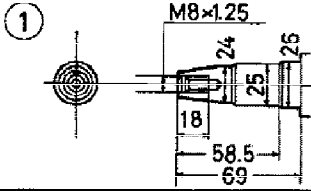

Ref #	Part Number	Qty	Description
1	11300-ZE1-010	1	COVER ASSY., CRANKCASE (S-TYPE) (Honda Code 4723136).
3	11381-ZH8-800	1	GASKET, CASE COVER Use up to Engine SN 3413169. (Honda Code 3683349).
3	11381-ZH8-801	1	GASKET, CASE COVER (NON-ASBESTOS) Use from Engine SN 3413170 to 4067884. (Honda Code 4723144).
3	11381-ZH8-801	1	GASKET, CASE COVER (NON-ASBESTOS) Use up to Engine SN 3413169. (Honda Code 4723144).
4	15600-ZE1-003	1	CAP ASSY., OIL FILLER (Honda Code 4500146).
5	15600-ZG4-003	1	CAP ASSY., OIL FILLER Use from Engine SN 2966710. (Honda Code 4497921).
6	15620-ZE1-003		CAP, OIL FILLER Use up to Engine SN 2966709. (Honda Code 4522207).
7	15620-ZG4-910	1	CAP, OIL FILLER Use up to Engine SN 2966709. (Honda Code 3678596).
8	15621-896-010	1	GASKET, OIL FILLER CAP Use up to Engine SN 2966709. (Honda Code 1033042).
9	15625-ZE1-000	1	GASKET, OIL FILLER CAP Use up to Engine SN 2966709. (Honda Code 1427079).
9	15625-ZE1-003	1	GASKET, OIL FILLER CAP (Honda Code 4497947).
10	15625-ZE1-003	1	GASKET, OIL FILLER CAP Use from Engine SN 2966710. (Honda Code 4497947).
11	91202-883-005	1	OIL SEAL (25X41X6) (Honda Code 0636936).
12	94301-08140	2	PIN A, DOWEL (8X14) (Honda Code 0069310).
13	95701-08032-00	6	BOLT, FLANGE (8X32) (Honda Code 2751725).
14	96100-62050-00	1	BEARING, RADIAL BALL (6205) (Honda Code 0636977).

FR. →