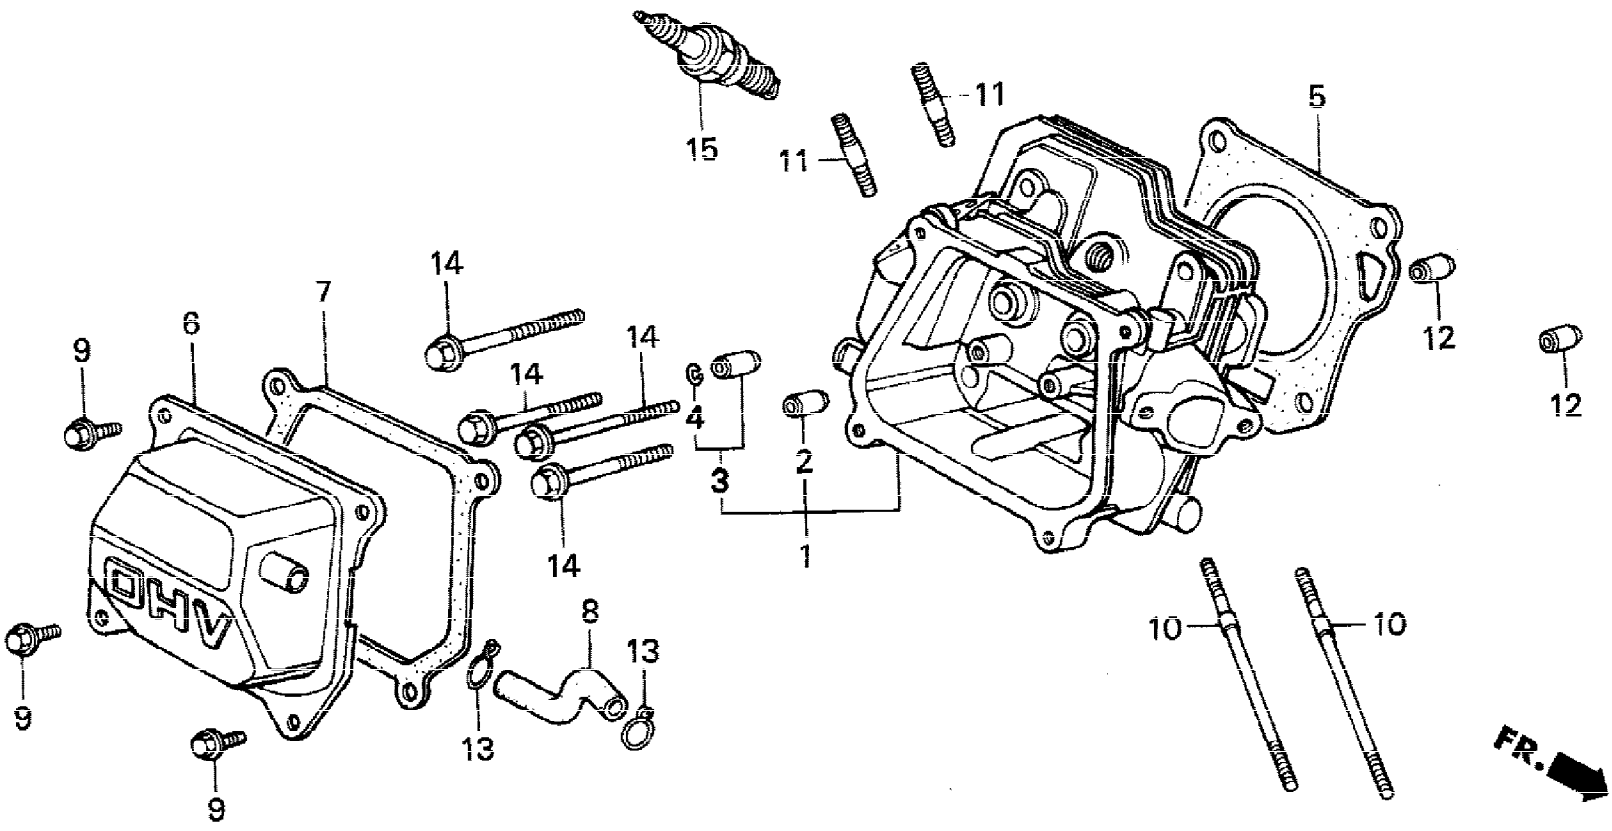

FR. →

Ref #	Part Number	Qty	Description
2	13310-ZE1-000	1	CRANKSHAFT (S-TYPE) (Honda Code 1445766).

FR. 

Ref #	Part Number	Qty	Description
2	12000-ZH8-010	1	CYLINDER ASSY., BARREL Use up to Engine SN 4193707. (Honda Code 5171913).
2	12000-ZH8-010	1	CYLINDER ASSY., BARREL Use up to Engine SN 4078965. (Honda Code 5171913).
2	12000-ZH8-405	1	CYLINDER ASSY. (010) Use from Engine SN 4193708. (Honda Code 6379135).
2	12000-ZH8-406	1	CYLINDER ASSY. (811) Use up to Engine SN 4067884. (Honda Code 6363667).
2	12000-ZH8-811	1	CYLINDER ASSY. (OIL ALERT) Use up to Engine SN 4067884. (Honda Code 5032719).
4	16510-ZE1-000	1	GOVERNOR ASSY. (Honda Code 2414225).
5	16511-ZE1-000	2	WEIGHT, GOVERNOR (Honda Code 1427228).
6	16512-ZE1-000	1	HOLDER, GOVERNOR WEIGHT (Honda Code 1427236).
8	16531-ZE1-000	1	SLIDER, GOVERNOR (Honda Code 1427251).
9	16541-ZE1-000	1	SHAFT, GOVERNOR ARM (Honda Code 1427277).
10	90131-ZE1-000	2	BOLT, DRAIN PLUG (Honda Code 1431246).
11	90451-ZE1-000	1	WASHER, THRUST (6MM) (Honda Code 2413862).
12	90601-ZE1-000	2	WASHER, DRAIN PLUG (10.2MM) (Honda Code 1436583).
13	90602-ZE1-000	1	CLIP, GOVERNOR HOLDER (Honda Code 2456697).
14	91001-ZF1-003	1	BEARING, RADIAL BALL (6205) (Honda Code 3684248).
15	91202-883-005	1	OIL SEAL (25X41X6) (Honda Code 0636936).
18	94101-06800	2	WASHER, PLAIN (6MM) (Honda Code 0345900).
19	94251-08000	1	PIN, LOCK (8MM) (Honda Code 0115527).