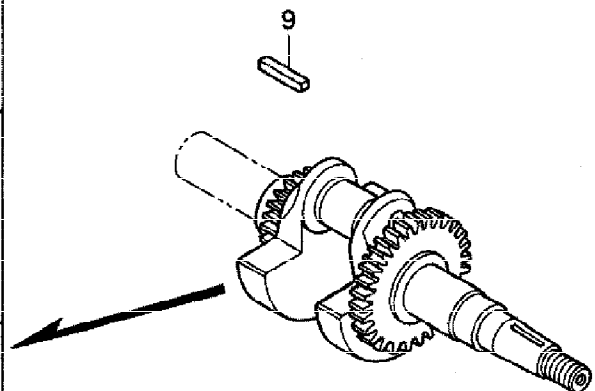

Ref #	Part Number	Qty	Description
1	11300-ZE1-010	1	COVER ASSY., CRANKCASE (S-TYPE) (Honda Code 4723136).
3	11381-ZH8-800	1	GASKET, CASE COVER Use up to Engine SN 3413169. (Honda Code 3683349).
3	11381-ZH8-801	1	GASKET, CASE COVER (NON-ASBESTOS) Use from Engine SN 3413170 to 4067884. (Honda Code 4723144).
3	11381-ZH8-801	1	GASKET, CASE COVER (NON-ASBESTOS) Use up to Engine SN 3413169. (Honda Code 4723144).
4	15600-ZE1-003	1	CAP ASSY., OIL FILLER (Honda Code 4500146).
5	15600-ZG4-003	1	CAP ASSY., OIL FILLER Use from Engine SN 2966710. (Honda Code 4497921).
6	15620-ZE1-003		CAP, OIL FILLER Use up to Engine SN 2966709. (Honda Code 4522207).
7	15620-ZG4-910	1	CAP, OIL FILLER Use up to Engine SN 2966709. (Honda Code 3678596).
8	15621-896-010	1	GASKET, OIL FILLER CAP Use up to Engine SN 2966709. (Honda Code 1033042).
9	15625-ZE1-000	1	GASKET, OIL FILLER CAP Use up to Engine SN 2966709. (Honda Code 1427079).
9	15625-ZE1-003	1	GASKET, OIL FILLER CAP (Honda Code 4497947).
10	15625-ZE1-003	1	GASKET, OIL FILLER CAP Use from Engine SN 2966710. (Honda Code 4497947).
11	91202-883-005	1	OIL SEAL (25X41X6) (Honda Code 0636936).
12	94301-08140	2	PIN A, DOWEL (8X14) (Honda Code 0069310).
13	95701-08032-00	6	BOLT, FLANGE (8X32) (Honda Code 2751725).
14	96100-62050-00	1	BEARING, RADIAL BALL (6205) (Honda Code 0636977).

FR. →