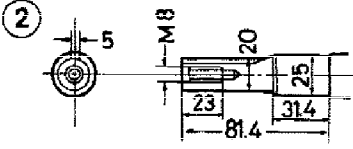

Ref #	Part Number	Qty	Description
1	11300-ZE1-010	1	COVER ASSY., CRANKCASE (S-TYPE) (Honda Code 4723136).
3	11381-ZH8-800	1	GASKET, CASE COVER Use up to Engine SN 3413169. (Honda Code 3683349).
3	11381-ZH8-801	1	GASKET, CASE COVER (NON-ASBESTOS) Use from Engine SN 3413170 to 4067884. (Honda Code 4723144).
3	11381-ZH8-801	1	GASKET, CASE COVER (NON-ASBESTOS) Use up to Engine SN 3413169. (Honda Code 4723144).
4	15600-ZE1-003	1	CAP ASSY., OIL FILLER (Honda Code 4500146).
5	15600-ZG4-003	1	CAP ASSY., OIL FILLER Use from Engine SN 2966710. (Honda Code 4497921).
6	15620-ZE1-003		CAP, OIL FILLER Use up to Engine SN 2966709. (Honda Code 4522207).
7	15620-ZG4-910	1	CAP, OIL FILLER Use up to Engine SN 2966709. (Honda Code 3678596).
8	15621-896-010	1	GASKET, OIL FILLER CAP Use up to Engine SN 2966709. (Honda Code 1033042).
9	15625-ZE1-000	1	GASKET, OIL FILLER CAP Use up to Engine SN 2966709. (Honda Code 1427079).
9	15625-ZE1-003	1	GASKET, OIL FILLER CAP (Honda Code 4497947).
10	15625-ZE1-003	1	GASKET, OIL FILLER CAP Use from Engine SN 2966710. (Honda Code 4497947).
11	91202-883-005	1	OIL SEAL (25X41X6) (Honda Code 0636936).
12	94301-08140	2	PIN A, DOWEL (8X14) (Honda Code 0069310).
13	95701-08032-00	6	BOLT, FLANGE (8X32) (Honda Code 2751725).
14	96100-62050-00	1	BEARING, RADIAL BALL (6205) (Honda Code 0636977).

FR. →