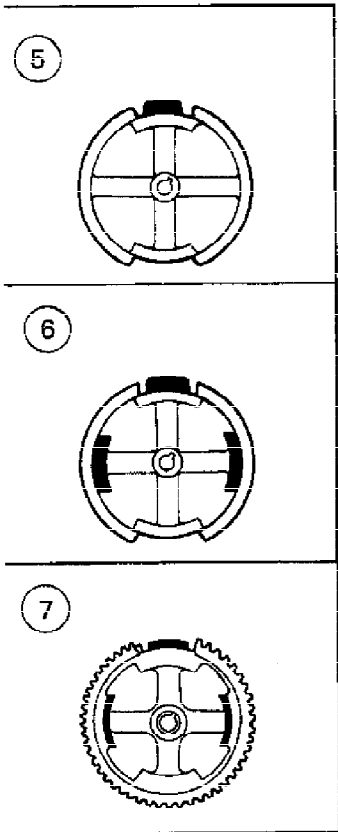

Ref #	Part Number	Qty	Description
1	13331-357-000	1	KEY, SPECIAL WOODRUFF (25X18) (Honda Code 0348433).
2	19511-ZE1-000	1	FAN, COOLING (Honda Code 1428051).
4	28451-ZH8-003	1	PULLEY, STARTER (Honda Code 3683943).
5	31100-ZE1-010	1	FLYWHEEL (Honda Code 1496850).
5	31100-ZE1-810	1	FLYWHEEL (LAMP) (Honda Code 1501741).
5	31100-ZE1-811	1	FLYWHEEL (LAMP) (Honda Code 5308440).
8	90201-878-003	1	NUT, SPECIAL (14MM) (Honda Code 0442038).