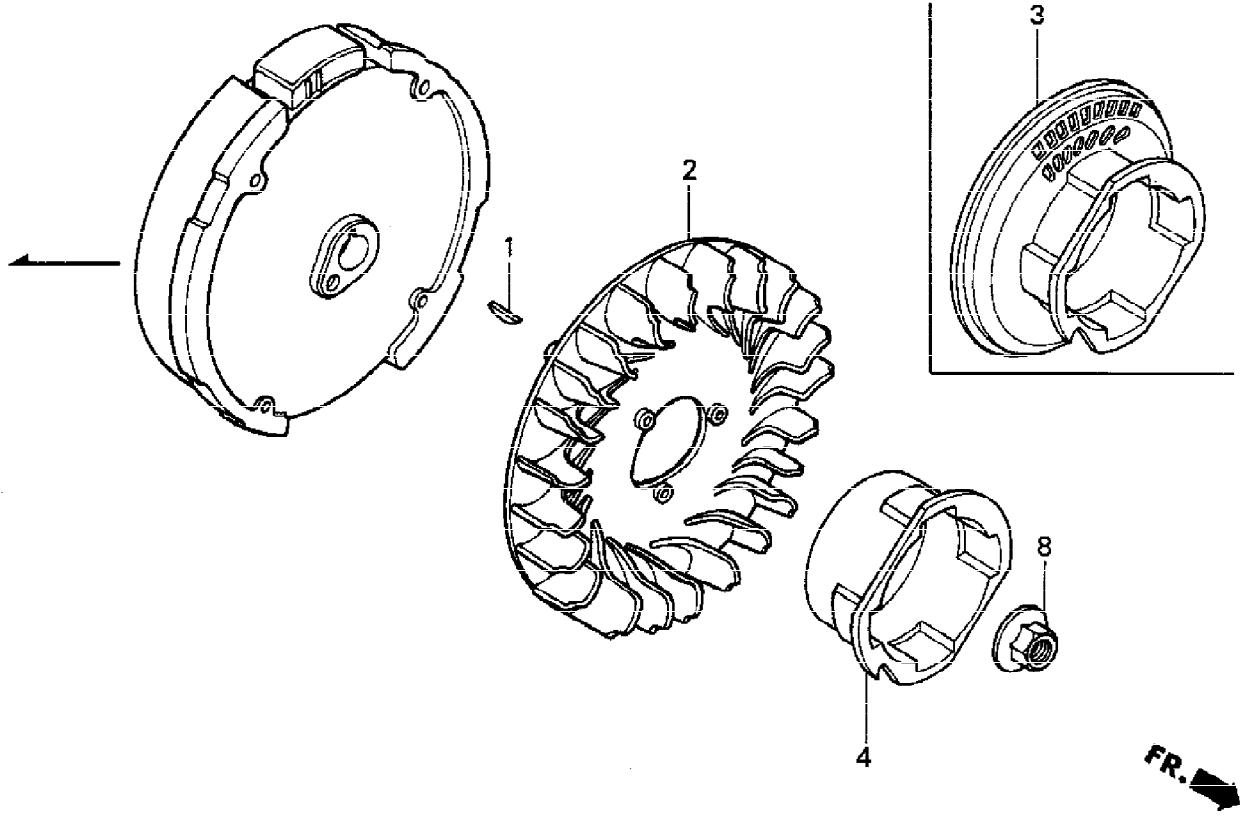

Ref #	Part Number	Qty	Description
1	13331-357-000	1	KEY, SPECIAL WOODRUFF (25X18) (Honda Code 0348433).
2	19511-ZE1-000	1	FAN, COOLING (Honda Code 1428051).
4	28451-ZH8-003	1	PULLEY, STARTER (Honda Code 3683943).
5	31100-ZE1-010	1	FLYWHEEL (Honda Code 1496850).
5	31100-ZE1-810	1	FLYWHEEL (LAMP) (Honda Code 1501741).
5	31100-ZE1-811	1	FLYWHEEL (LAMP) (Honda Code 5308440).
8	90201-878-003	1	NUT, SPECIAL (14MM) (Honda Code 0442038).