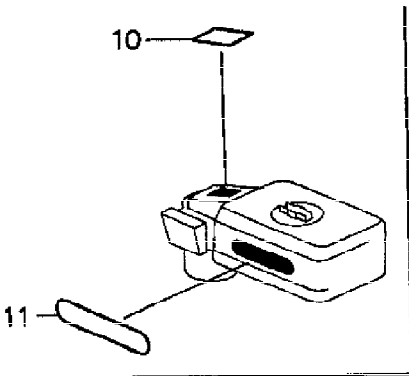

Ref #	Part Number	Qty	Description
1	87521-ZH8-010	1	EMBLEM (INTERNAL) Use up to Engine SN 7438467. (Honda Code 4212478).
1	87521-ZH8-020	1	EMBLEM (5.5) Use from Engine SN 7438468. (Honda Code 6752141).
2	87522-ZE1-810	1	MARK, CAUTION (EXTERNAL) Use up to Engine SN 3063877. (Honda Code 1431014).
3	87522-ZH9-000	1	LABEL, CAUTION (Honda Code 3684206).
6	87528-ZE1-810	1	MARK, CHOKE (Honda Code 1696715).
7	87530-ZH8-810	1	LABEL, SPECIFICATION (EXTERNAL) (Honda Code 3684214).
15	87586-ZH7-W00	1	LABEL, FUEL CAUTION (Honda Code 4212031).