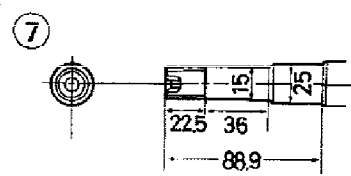

Ref #	Part Number	Qty	Description
1	11300-ZE1-010	1	COVER ASSY., CRANKCASE (S-TYPE) (Honda Code 4723136).
3	11381-ZH8-800	1	GASKET, CASE COVER Use up to Engine SN 3413169. (Honda Code 3683349).
3	11381-ZH8-801	1	GASKET, CASE COVER (NON-ASBESTOS) Use from Engine SN 3413170 to 4067884. (Honda Code 4723144).
3	11381-ZH8-801	1	GASKET, CASE COVER (NON-ASBESTOS) Use up to Engine SN 3413169. (Honda Code 4723144).
4	15600-ZE1-003	1	CAP ASSY., OIL FILLER (Honda Code 4500146).
5	15600-ZG4-003	1	CAP ASSY., OIL FILLER Use from Engine SN 2966710. (Honda Code 4497921).
6	15620-ZE1-003		CAP, OIL FILLER Use up to Engine SN 2966709. (Honda Code 4522207).
7	15620-ZG4-910	1	CAP, OIL FILLER Use up to Engine SN 2966709. (Honda Code 3678596).
8	15621-896-010	1	GASKET, OIL FILLER CAP Use up to Engine SN 2966709. (Honda Code 1033042).
9	15625-ZE1-000	1	GASKET, OIL FILLER CAP Use up to Engine SN 2966709. (Honda Code 1427079).
9	15625-ZE1-003	1	GASKET, OIL FILLER CAP (Honda Code 4497947).
10	15625-ZE1-003	1	GASKET, OIL FILLER CAP Use from Engine SN 2966710. (Honda Code 4497947).
11	91202-883-005	1	OIL SEAL (25X41X6) (Honda Code 0636936).
12	94301-08140	2	PIN A, DOWEL (8X14) (Honda Code 0069310).
13	95701-08032-00	6	BOLT, FLANGE (8X32) (Honda Code 2751725).
14	96100-62050-00	1	BEARING, RADIAL BALL (6205) (Honda Code 0636977).

FR. →