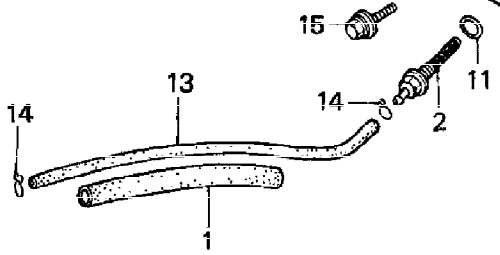

Ref #	Part Number	Qty	Description
1	16854-ZH8-000	1	RUBBER, SUPPORTER (107MM) (Honda Code 3683646).
2	16955-ZE1-000	1	JOINT, FUEL TANK (Honda Code 1427459).
3	17510-ZE1-020ZB	1	TANK, FUEL *R8* (BRIGHT RED) (Honda Code 3793759).
3	17510-ZE1-020ZF	1	TANK, FUEL *NH1* (BLACK) (Honda Code 4212429).
4	17620-ZE2-W00	1	CAP, FUEL FILLER Use up to Engine SN 3063877. (Honda Code 3682028).
5	17620-ZH7-023	1	CAP, FUEL FILLER Use from Engine SN 3063878. (Honda Code 5344817).
6	17631-ZH7-003	1	GASKET, FUEL FILLER CAP Use from Engine SN 3063878. (Honda Code 4608725).
6	17631-329-003	1	GASKET, FUEL FILLER CAP Use up to Engine SN 3063877. (Honda Code 2820587).
11	91353-671-003	1	O-RING (13.5X1.5) (ARAI) (Honda Code 0949883).
12	94050-06000	2	NUT, FLANGE (6MM) (Honda Code 0471623).
13	95001-45003-60M	1	BULK HOSE, FUEL (4.5X3000) (4.5X140) (Honda Code 5137104).
14	95002-02080	2	CLIP, TUBE (B8) (Honda Code 0250647).
15	95701-06025-00	1	BOLT, FLANGE (6X25) (Honda Code 2105831).