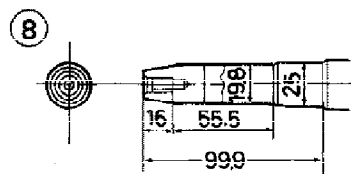

Ref #	Part Number	Qty	Description
1	11300-ZE1-010	1	COVER ASSY., CRANKCASE (S-TYPE) (Honda Code 4723136).
3	11381-ZH8-800	1	GASKET, CASE COVER Use up to Engine SN 3413169. (Honda Code 3683349).
3	11381-ZH8-801	1	GASKET, CASE COVER (NON-ASBESTOS) Use from Engine SN 3413170 to 4067884. (Honda Code 4723144).
3	11381-ZH8-801	1	GASKET, CASE COVER (NON-ASBESTOS) Use up to Engine SN 3413169. (Honda Code 4723144).
4	15600-ZE1-003	1	CAP ASSY., OIL FILLER (Honda Code 4500146).
5	15600-ZG4-003	1	CAP ASSY., OIL FILLER Use from Engine SN 2966710. (Honda Code 4497921).
6	15620-ZE1-003		CAP, OIL FILLER Use up to Engine SN 2966709. (Honda Code 4522207).
7	15620-ZG4-910	1	CAP, OIL FILLER Use up to Engine SN 2966709. (Honda Code 3678596).
8	15621-896-010	1	GASKET, OIL FILLER CAP Use up to Engine SN 2966709. (Honda Code 1033042).
9	15625-ZE1-000	1	GASKET, OIL FILLER CAP Use up to Engine SN 2966709. (Honda Code 1427079).
9	15625-ZE1-003	1	GASKET, OIL FILLER CAP (Honda Code 4497947).
10	15625-ZE1-003	1	GASKET, OIL FILLER CAP Use from Engine SN 2966710. (Honda Code 4497947).
11	91202-883-005	1	OIL SEAL (25X41X6) (Honda Code 0636936).
12	94301-08140	2	PIN A, DOWEL (8X14) (Honda Code 0069310).
13	95701-08032-00	6	BOLT, FLANGE (8X32) (Honda Code 2751725).
14	96100-62050-00	1	BEARING, RADIAL BALL (6205) (Honda Code 0636977).

FR. →