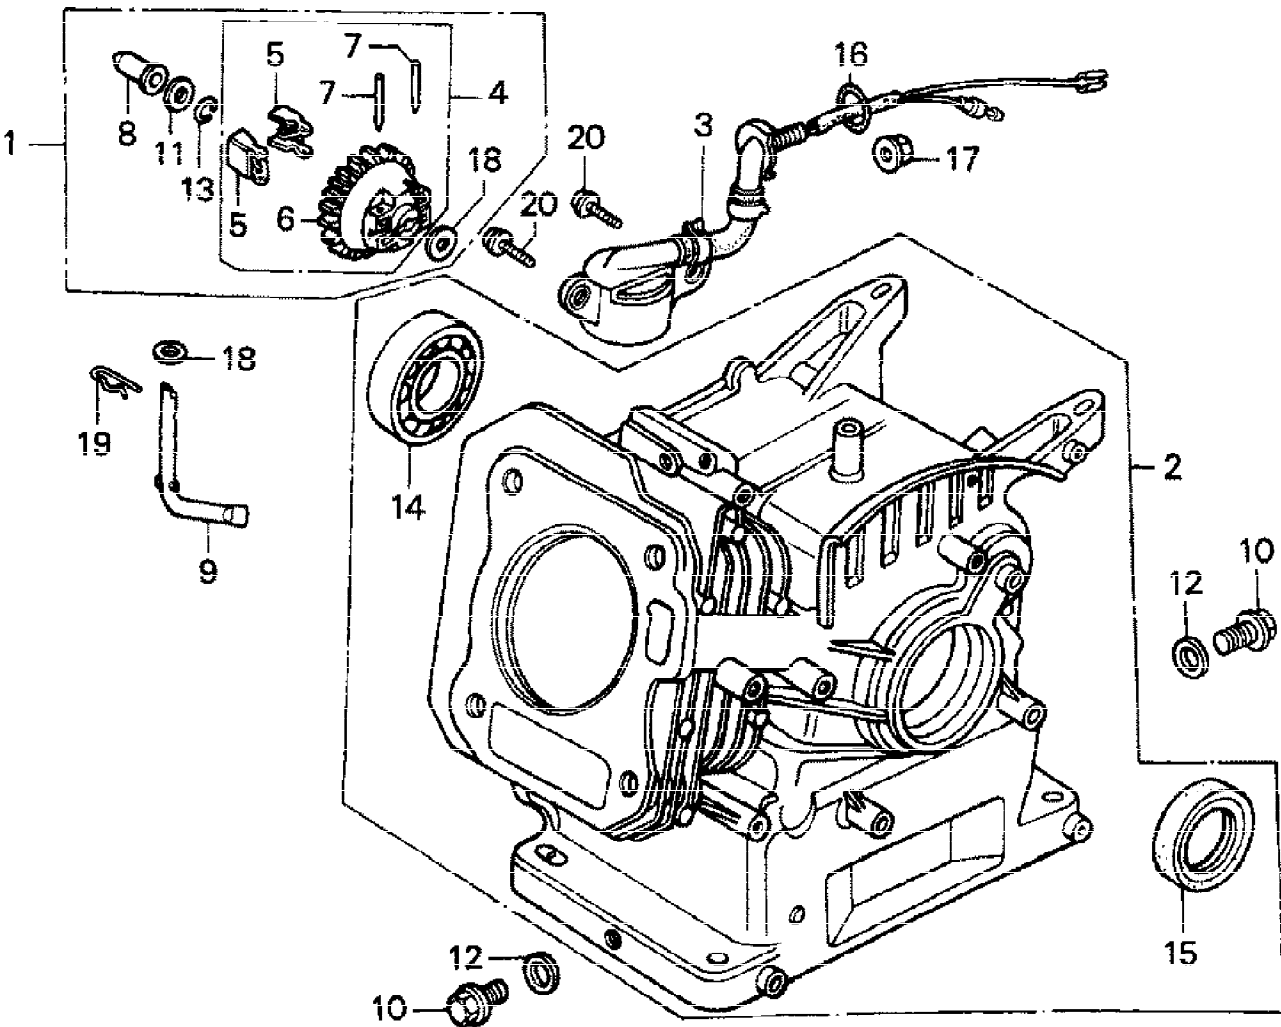

FR. →

Ref #	Part Number	Qty	Description
2	13310-ZE1-000	1	CRANKSHAFT (S-TYPE) (Honda Code 1445766).

FR. 

Ref #	Part Number	Qty	Description
2	12000-ZH8-010	1	CYLINDER ASSY., BARREL Use up to Engine SN 4193707. (Honda Code 5171913).
2	12000-ZH8-010	1	CYLINDER ASSY., BARREL Use up to Engine SN 4078965. (Honda Code 5171913).
2	12000-ZH8-405	1	CYLINDER ASSY. (010) Use from Engine SN 4193708. (Honda Code 6379135).
2	12000-ZH8-406	1	CYLINDER ASSY. (811) Use up to Engine SN 4067884. (Honda Code 6363667).
2	12000-ZH8-811	1	CYLINDER ASSY. (OIL ALERT) Use up to Engine SN 4067884. (Honda Code 5032719).
4	16510-ZE1-000	1	GOVERNOR ASSY. (Honda Code 2414225).
5	16511-ZE1-000	2	WEIGHT, GOVERNOR (Honda Code 1427228).
6	16512-ZE1-000	1	HOLDER, GOVERNOR WEIGHT (Honda Code 1427236).
8	16531-ZE1-000	1	SLIDER, GOVERNOR (Honda Code 1427251).
9	16541-ZE1-000	1	SHAFT, GOVERNOR ARM (Honda Code 1427277).
10	90131-ZE1-000	2	BOLT, DRAIN PLUG (Honda Code 1431246).
11	90451-ZE1-000	1	WASHER, THRUST (6MM) (Honda Code 2413862).
12	90601-ZE1-000	2	WASHER, DRAIN PLUG (10.2MM) (Honda Code 1436583).
13	90602-ZE1-000	1	CLIP, GOVERNOR HOLDER (Honda Code 2456697).
14	91001-ZF1-003	1	BEARING, RADIAL BALL (6205) (Honda Code 3684248).
15	91202-883-005	1	OIL SEAL (25X41X6) (Honda Code 0636936).
18	94101-06800	2	WASHER, PLAIN (6MM) (Honda Code 0345900).
19	94251-08000	1	PIN, LOCK (8MM) (Honda Code 0115527).