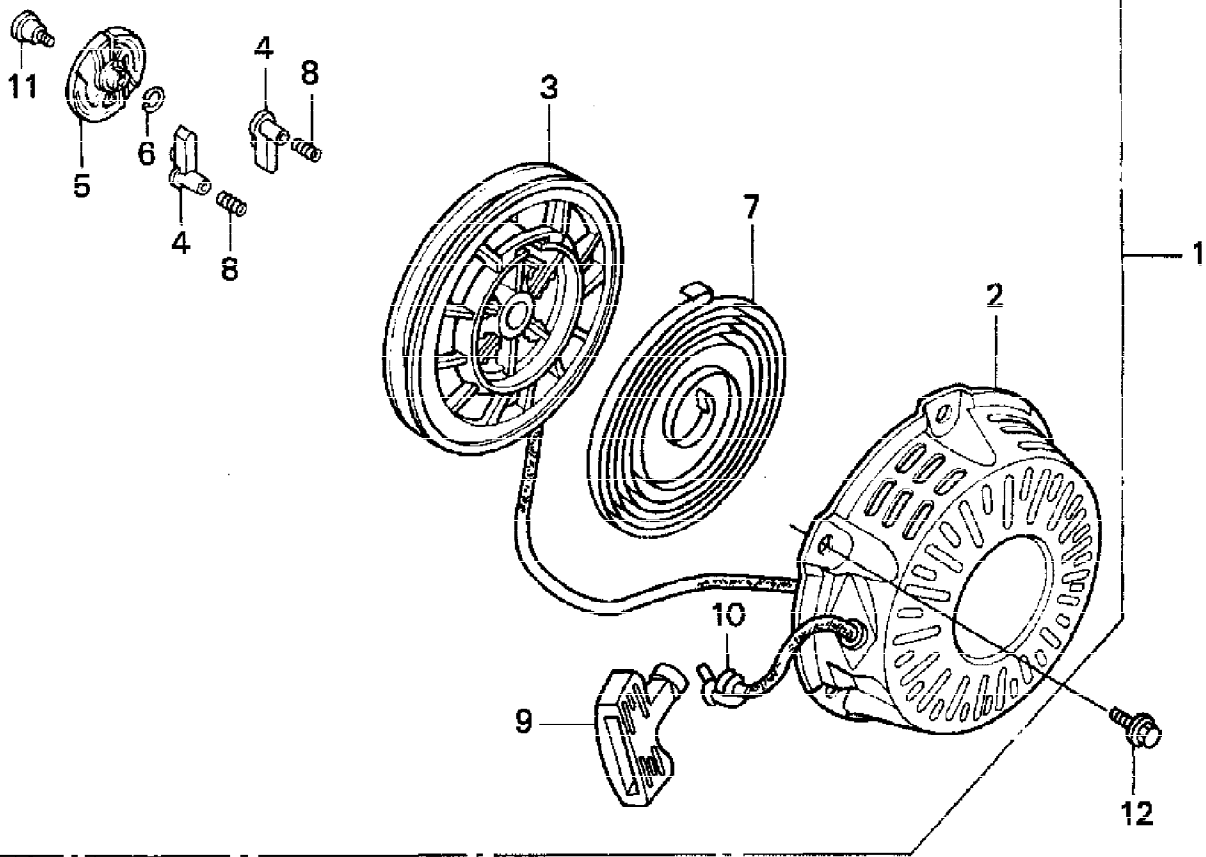

FR.

Ref #	Part Number	Qty	Description
1	28400-ZH8-013ZA	1	STARTER ASSY., RECOIL *R8* (BRIGHT RED) (Honda Code 4193033).
1	28400-ZH8-013ZB	1	STARTER ASSY., RECOIL *NH1* (BLACK) (Honda Code 4193041).
2	28410-ZH8-003ZA	1	CASE, RECOIL STARTER *R8* (BRIGHT RED) (Honda Code 3683869).
2	28410-ZH8-003ZB	1	CASE, RECOIL STARTER *NH1* (BLACK) (Honda Code 4193058).
3	28420-ZH8-013	1	REEL, RECOIL STARTER (Honda Code 4193066).
4	28422-ZH8-013	2	RATCHET, STARTER (Honda Code 4193074).
5	28433-ZH8-003	1	GUIDE, RATCHET (Honda Code 3683893).
6	28441-ZH8-003	1	SPRING, FRICTION (Honda Code 3683901).
7	28442-ZH8-003	1	SPRING, RECOIL STARTER (Honda Code 3683919).
8	28443-ZH8-003	2	SPRING, RETURN (Honda Code 3683927).
9	28461-ZH8-003	1	KNOB, RECOIL STARTER (Honda Code 3683950).
10	28462-ZH8-003	1	ROPE, RECOIL STARTER (NA USE ALT:08550-ZG921-11) (Honda Code 3683968).
11	90003-ZH8-003	1	SCREW, SETTING (Honda Code 3684222).
12	90008-ZE2-003	3	BOLT, FLANGE (6X10) (Honda Code 6437289).