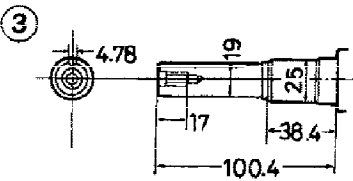

Ref #	Part Number	Qty	Description
1	11300-ZE1-010	1	COVER ASSY., CRANKCASE (S-TYPE) (Honda Code 4723136).
3	11381-ZH8-800	1	GASKET, CASE COVER Use up to Engine SN 3413169. (Honda Code 3683349).
3	11381-ZH8-801	1	GASKET, CASE COVER (NON-ASBESTOS) Use from Engine SN 3413170 to 4067884. (Honda Code 4723144).
3	11381-ZH8-801	1	GASKET, CASE COVER (NON-ASBESTOS) Use up to Engine SN 3413169. (Honda Code 4723144).
4	15600-ZE1-003	1	CAP ASSY., OIL FILLER (Honda Code 4500146).
5	15600-ZG4-003	1	CAP ASSY., OIL FILLER Use from Engine SN 2966710. (Honda Code 4497921).
6	15620-ZE1-003		CAP, OIL FILLER Use up to Engine SN 2966709. (Honda Code 4522207).
7	15620-ZG4-910	1	CAP, OIL FILLER Use up to Engine SN 2966709. (Honda Code 3678596).
8	15621-896-010	1	GASKET, OIL FILLER CAP Use up to Engine SN 2966709. (Honda Code 1033042).
9	15625-ZE1-000	1	GASKET, OIL FILLER CAP Use up to Engine SN 2966709. (Honda Code 1427079).
9	15625-ZE1-003	1	GASKET, OIL FILLER CAP (Honda Code 4497947).
10	15625-ZE1-003	1	GASKET, OIL FILLER CAP Use from Engine SN 2966710. (Honda Code 4497947).
11	91202-883-005	1	OIL SEAL (25X41X6) (Honda Code 0636936).
12	94301-08140	2	PIN A, DOWEL (8X14) (Honda Code 0069310).
13	95701-08032-00	6	BOLT, FLANGE (8X32) (Honda Code 2751725).
14	96100-62050-00	1	BEARING, RADIAL BALL (6205) (Honda Code 0636977).

FR. →