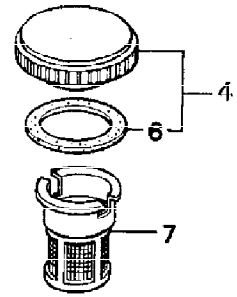

Ref #	Part Number	Qty	Description
1	16854-ZH8-000	1	RUBBER, SUPPORTER (107MM) (Honda Code 3683646).
2	16955-ZE1-000	1	JOINT, FUEL TANK (Honda Code 1427459).
3	17510-ZE1-020ZB	1	TANK, FUEL *R8* (BRIGHT RED) (Honda Code 3793759).
3	17510-ZE1-020ZF	1	TANK, FUEL *NH1* (BLACK) (Honda Code 4212429).
4	17620-ZE2-W00	1	CAP, FUEL FILLER Use up to Engine SN 3063877. (Honda Code 3682028).
5	17620-ZH7-023	1	CAP, FUEL FILLER Use from Engine SN 3063878. (Honda Code 5344817).
6	17631-ZH7-003	1	GASKET, FUEL FILLER CAP Use from Engine SN 3063878. (Honda Code 4608725).
6	17631-329-003	1	GASKET, FUEL FILLER CAP Use up to Engine SN 3063877. (Honda Code 2820587).
11	91353-671-003	1	O-RING (13.5X1.5) (ARAI) (Honda Code 0949883).
12	94050-06000	2	NUT, FLANGE (6MM) (Honda Code 0471623).
13	95001-45003-60M	1	BULK HOSE, FUEL (4.5X3000) (4.5X140) (Honda Code 5137104).
14	95002-02080	2	CLIP, TUBE (B8) (Honda Code 0250647).
15	95701-06025-00	1	BOLT, FLANGE (6X25) (Honda Code 2105831).