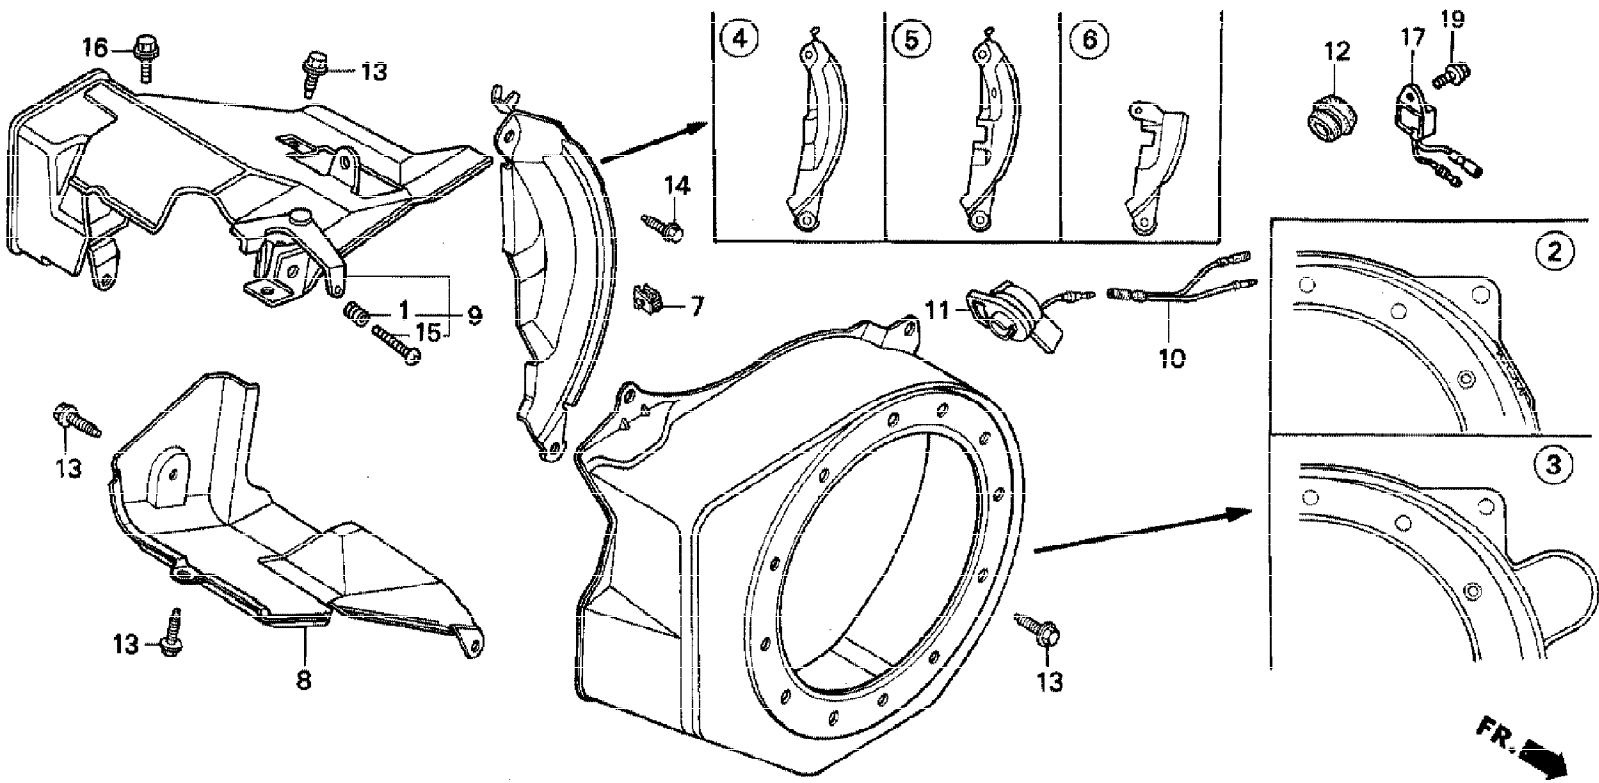

Ref #	Part Number	Qty	Description
2	19610-ZE1-000ZA	1	COVER, FAN *R8* (BRIGHT RED) (Honda Code 3417490).
2	19610-ZE1-000ZC	1	COVER, FAN *NH1* (BLACK) (Honda Code 4212437).
4	19612-ZH8-000	1	PLATE, SIDE (STD) (Honda Code 3683760).
8	19630-ZH8-000	1	SHROUD (Honda Code 3683802).
11	36100-ZE1-015	1	SWITCH ASSY., ENGINE STOP (Honda Code 2787869).
11	36100-ZH7-003	1	SWITCH ASSY., ENGINE STOP (Honda Code 5266184).
13	90013-883-000	6	BOLT, FLANGE (6X12) (CT200) (Honda Code 0636845).
14	90022-888-010	1	BOLT, FLANGE (6X20) (CT200) (Honda Code 0671552).