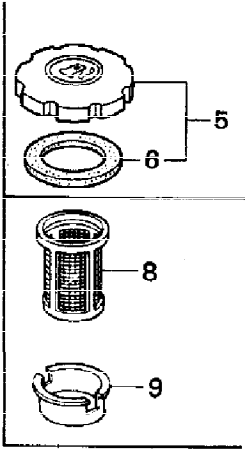

Ref #	Part Number	Qty	Description
1	16854-ZH8-000	1	RUBBER, SUPPORTER (107MM) (Honda Code 3683646).
2	16955-ZE1-000	1	JOINT, FUEL TANK (Honda Code 1427459).
3	17510-ZE1-020ZB	1	TANK, FUEL *R8* (BRIGHT RED) (Honda Code 3793759).
3	17510-ZE1-020ZF	1	TANK, FUEL *NH1* (BLACK) (Honda Code 4212429).
4	17620-ZE2-W00	1	CAP, FUEL FILLER Use up to Engine SN 3063877. (Honda Code 3682028).
5	17620-ZH7-023	1	CAP, FUEL FILLER Use from Engine SN 3063878. (Honda Code 5344817).
6	17631-ZH7-003	1	GASKET, FUEL FILLER CAP Use from Engine SN 3063878. (Honda Code 4608725).
6	17631-329-003	1	GASKET, FUEL FILLER CAP Use up to Engine SN 3063877. (Honda Code 2820587).
11	91353-671-003	1	O-RING (13.5X1.5) (ARAI) (Honda Code 0949883).
12	94050-06000	2	NUT, FLANGE (6MM) (Honda Code 0471623).
13	95001-45003-60M	1	BULK HOSE, FUEL (4.5X3000) (4.5X140) (Honda Code 5137104).
14	95002-02080	2	CLIP, TUBE (B8) (Honda Code 0250647).
15	95701-06025-00	1	BOLT, FLANGE (6X25) (Honda Code 2105831).