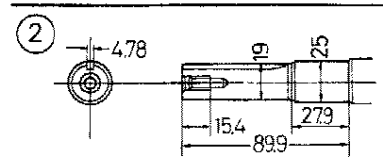

Ref #	Part Number	Qty	Description
1	11300-ZE1-641	1	COVER ASSY., CRANKCASE (U-TYPE) (Honda Code 1731568).
			GX140 TX ENGINE, JPN, VIN# GX140-P00001
	Page 14 of 37		
3	11300-ZE1-005	1	CRANKCASE COVER
4	15600-ZE1-003	1	GASKET, CASE COVER (Honda Code 1426337).
5	15620-ZG4-910	1	CAP ASSY., OIL FILLER (Honda Code 4500146).
		1	CAP, OIL FILLER Use from Engine SN 3249295. (Honda Code 3678596).
5	15620-ZG4-910	1	CAP, OIL FILLER Use from Engine SN 3248505. (Honda Code 3678596).
6	15621-ZE1-000	1	CAP, OIL HOLE Use up to Engine SN 3248504. (Honda Code 1427061).
7	15621-896-010	1	GASKET, OIL FILLER CAP (Honda Code 1033042).
8	15625-ZE1-000	1	GASKET, OIL FILLER CAP (Honda Code 1427079).
8	15625-ZE1-003	1	GASKET, OIL FILLER CAP (Honda Code 4497947).
9	91202-883-005	1	OIL SEAL (25X41X6) (Honda Code 0636936).
10	94301-08140	2	PIN A, DOWEL (8X14) (Honda Code 0069310).
11	95701-08032-00	6	BOLT, FLANGE (8X32) (Honda Code 2751725).
12	96100-62050-00	1	BEARING, RADIAL BALL (6205) (Honda Code 0636977).

FR. →