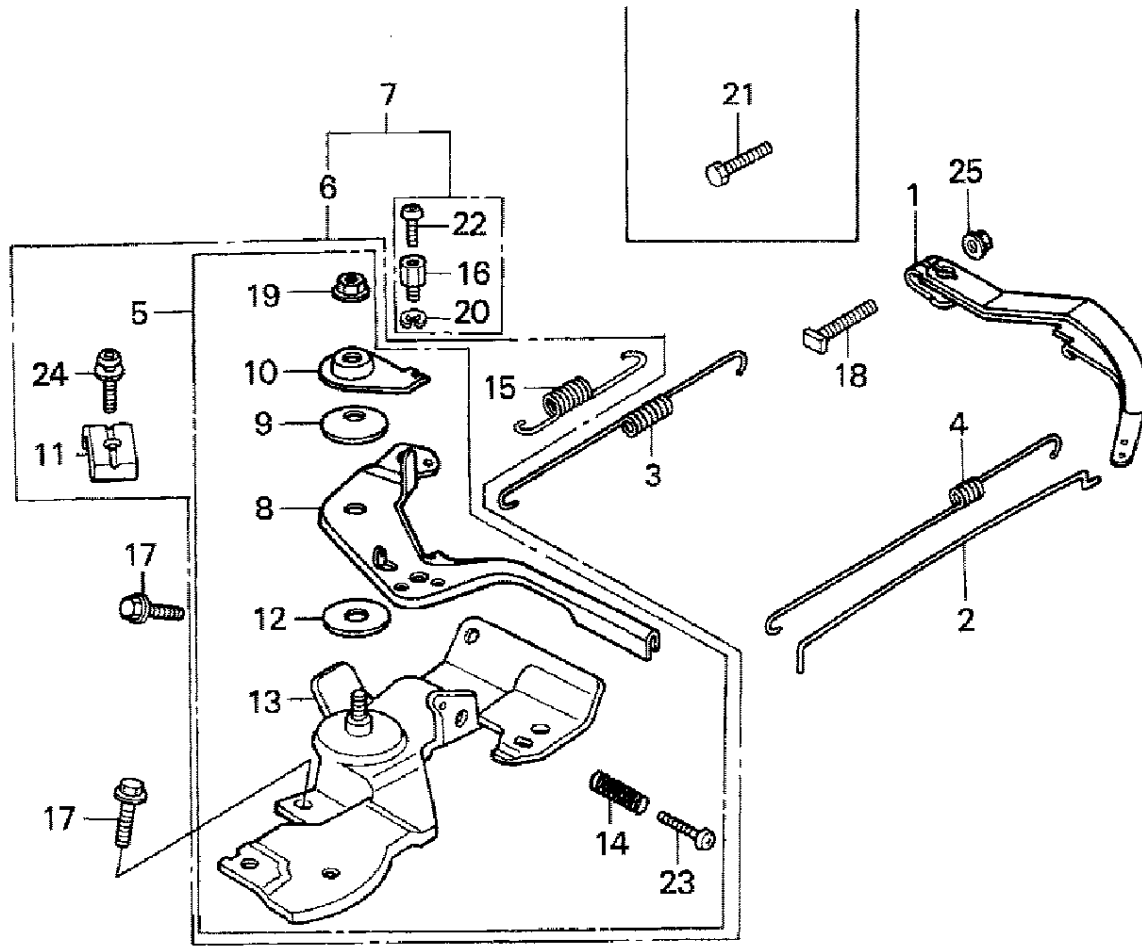

FR.

Ref #	Part Number	Qty	Description
1	16551-ZE0-010	1	ARM, GOVERNOR Use up to Engine SN 3033315. (Honda Code 1950609). Page 11 of 37
	GX140 TX ENGINE, JPN, VIN# GX140-100001		
1	16551-ZE0-010	1	ARM, GOVERNOR Use from Engine SN 3033316. (Honda Code 1950609).
1	16551-ZE1-010	1	ARM, GOVERNOR Use up to Engine SN 3033315. (Honda Code 1807239).
2	16555-ZE1-000	1	ROD, GOVERNOR (Honda Code 1427319).
3	16561-ZE1-010	1	SPRING, GOVERNOR Use up to Engine SN 1377754. (Honda Code 1786896).
3	16561-ZE1-020	1	SPRING, GOVERNOR Use from Engine SN 1377755. (Honda Code 1950617).
3	16561-ZE1-810	1	SPRING, GOVERNOR Use up to Engine SN 1377754. (Honda Code 2007219).
4	16562-ZE1-020	1	SPRING, THROTTLE RETURN (Honda Code 1950625).
5	16500-ZH8-000	1	CONTROL ASSY. Use from Engine SN 3172542. (Honda Code 3683562).
5	16500-ZH8-000	1	CONTROL ASSY. Use from Engine SN 1379410 to 3172541. (Honda Code 3683562).
5	16500-ZH8-010	1	CONTROL ASSY. Use from Engine SN 3172542. (Honda Code 4725297).
5	16500-ZH8-010	1	CONTROL ASSY. Use from Engine SN 1379410 to 3172541. (Honda Code 4725297).
5	16570-ZE1-000	1	CONTROL ASSY. Use up to Engine SN 1379409. (Honda Code 1441435).
8	16571-ZE1-000	1	LEVER, CONTROL Use up to Engine SN 1379409. (Honda Code 1427376).
8	16571-ZH8-000	1	LEVER, CONTROL Use from Engine SN 1379410 to 3172541. (Honda Code 3683596).
8	16571-ZH8-000	1	LEVER, CONTROL Use from Engine SN 3172542. (Honda Code 3683596).
8	16571-ZH8-020	1	LEVER, CONTROL Use from Engine SN 1379410 to 3172541. (Honda Code 6145338).
8	16571-ZH8-020	1	LEVER, CONTROL Use from Engine SN 3172542. (Honda Code 6145338).
9	16574-ZE1-000	1	SPRING, LEVER (Honda Code 1427384).
10	16575-ZE1-000	1	WASHER, CONTROL LEVER Use up to Engine SN 3172541. (Honda Code 1427392).
10	16575-ZH8-000	1	WASHER, CONTROL LEVER (Honda Code 3683604).
12	16578-ZE1-000	1	SPACER, CONTROL LEVER (Honda Code 1427400).
13	16580-ZH8-000	1	BASE COMP., CONTROL (Honda Code 3683612).
13	16580-ZH8-010	1	BASE COMP., CONTROL (Honda Code 4725313).
13	16580-ZH8-020	1	BASE COMP., CONTROL (Honda Code 6094833).