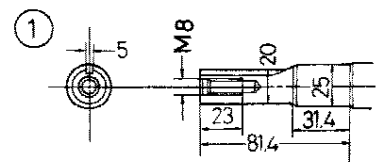

Ref #	Part Number	Qty	Description
1	11300-ZE1-641	1	COVER ASSY., CRANKCASE (U-TYPE) (Honda Code 1731568).
			GX140 TX ENGINE, JPN, VIN# GX140-P00001
	Page 14 of 37		
3	11300-ZE1-005	1	CRANKCASE COVER
4	15600-ZE1-003	1	GASKET, CASE COVER (Honda Code 1426337).
5	15620-ZG4-910	1	CAP ASSY., OIL FILLER (Honda Code 4500146).
		1	CAP, OIL FILLER Use from Engine SN 3249295. (Honda Code 3678596).
5	15620-ZG4-910	1	CAP, OIL FILLER Use from Engine SN 3248505. (Honda Code 3678596).
6	15621-ZE1-000	1	CAP, OIL HOLE Use up to Engine SN 3248504. (Honda Code 1427061).
7	15621-896-010	1	GASKET, OIL FILLER CAP (Honda Code 1033042).
8	15625-ZE1-000	1	GASKET, OIL FILLER CAP (Honda Code 1427079).
8	15625-ZE1-003	1	GASKET, OIL FILLER CAP (Honda Code 4497947).
9	91202-883-005	1	OIL SEAL (25X41X6) (Honda Code 0636936).
10	94301-08140	2	PIN A, DOWEL (8X14) (Honda Code 0069310).
11	95701-08032-00	6	BOLT, FLANGE (8X32) (Honda Code 2751725).
12	96100-62050-00	1	BEARING, RADIAL BALL (6205) (Honda Code 0636977).

FR. →