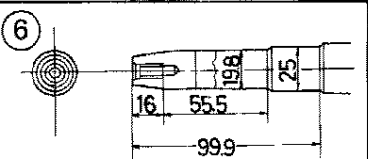

Ref #	Part Number	Qty	Description
1	11300-ZE1-641	1	COVER ASSY., CRANKCASE (U-TYPE) (Honda Code 1731568).
			GX140 TX ENGINE, JPN, VIN# GX140-P00001
	Page 14 of 37		
3	11300-ZE1-005	1	CRANKCASE COVER
4	15600-ZE1-003	1	GASKET, CASE COVER (Honda Code 1426337).
5	15620-ZG4-910	1	CAP ASSY., OIL FILLER (Honda Code 4500146).
		1	CAP, OIL FILLER Use from Engine SN 3249295. (Honda Code 3678596).
5	15620-ZG4-910	1	CAP, OIL FILLER Use from Engine SN 3248505. (Honda Code 3678596).
6	15621-ZE1-000	1	CAP, OIL HOLE Use up to Engine SN 3248504. (Honda Code 1427061).
7	15621-896-010	1	GASKET, OIL FILLER CAP (Honda Code 1033042).
8	15625-ZE1-000	1	GASKET, OIL FILLER CAP (Honda Code 1427079).
8	15625-ZE1-003	1	GASKET, OIL FILLER CAP (Honda Code 4497947).
9	91202-883-005	1	OIL SEAL (25X41X6) (Honda Code 0636936).
10	94301-08140	2	PIN A, DOWEL (8X14) (Honda Code 0069310).
11	95701-08032-00	6	BOLT, FLANGE (8X32) (Honda Code 2751725).
12	96100-62050-00	1	BEARING, RADIAL BALL (6205) (Honda Code 0636977).

FR. →