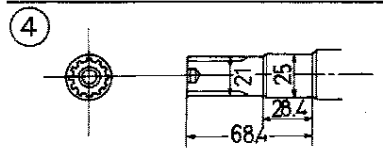

Ref #	Part Number	Qty	Description
1	11300-ZE1-641	1	COVER ASSY., CRANKCASE (U-TYPE) (Honda Code 1731568).
			GX140 TX ENGINE, JPN, VIN# GX140-P00001
	Page 14 of 37		
3	11300-ZE1-005	1	CRANKCASE COVER
4	15600-ZE1-003	1	GASKET, CASE COVER (Honda Code 1426337).
5	15620-ZG4-910	1	CAP ASSY., OIL FILLER (Honda Code 4500146).
		1	CAP, OIL FILLER Use from Engine SN 3249295. (Honda Code 3678596).
5	15620-ZG4-910	1	CAP, OIL FILLER Use from Engine SN 3248505. (Honda Code 3678596).
6	15621-ZE1-000	1	CAP, OIL HOLE Use up to Engine SN 3248504. (Honda Code 1427061).
7	15621-896-010	1	GASKET, OIL FILLER CAP (Honda Code 1033042).
8	15625-ZE1-000	1	GASKET, OIL FILLER CAP (Honda Code 1427079).
8	15625-ZE1-003	1	GASKET, OIL FILLER CAP (Honda Code 4497947).
9	91202-883-005	1	OIL SEAL (25X41X6) (Honda Code 0636936).
10	94301-08140	2	PIN A, DOWEL (8X14) (Honda Code 0069310).
11	95701-08032-00	6	BOLT, FLANGE (8X32) (Honda Code 2751725).
12	96100-62050-00	1	BEARING, RADIAL BALL (6205) (Honda Code 0636977).

FR. →