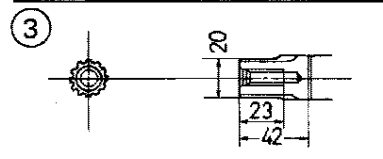

Ref #	Part Number	Qty	Description
1	11300-ZE1-641	1	COVER ASSY., CRANKCASE (U-TYPE) (Honda Code 1731568).
			GX140 TX ENGINE, JPN, VIN# GX140-P00001
	Page 14 of 37		
3	11300-ZE1-005	1	CRANKCASE COVER
4	15600-ZE1-003	1	GASKET, CASE COVER (Honda Code 1426337).
5	15620-ZG4-910	1	CAP ASSY., OIL FILLER (Honda Code 4500146).
		1	CAP, OIL FILLER Use from Engine SN 3249295. (Honda Code 3678596).
5	15620-ZG4-910	1	CAP, OIL FILLER Use from Engine SN 3248505. (Honda Code 3678596).
6	15621-ZE1-000	1	CAP, OIL HOLE Use up to Engine SN 3248504. (Honda Code 1427061).
7	15621-896-010	1	GASKET, OIL FILLER CAP (Honda Code 1033042).
8	15625-ZE1-000	1	GASKET, OIL FILLER CAP (Honda Code 1427079).
8	15625-ZE1-003	1	GASKET, OIL FILLER CAP (Honda Code 4497947).
9	91202-883-005	1	OIL SEAL (25X41X6) (Honda Code 0636936).
10	94301-08140	2	PIN A, DOWEL (8X14) (Honda Code 0069310).
11	95701-08032-00	6	BOLT, FLANGE (8X32) (Honda Code 2751725).
12	96100-62050-00	1	BEARING, RADIAL BALL (6205) (Honda Code 0636977).

FR. →