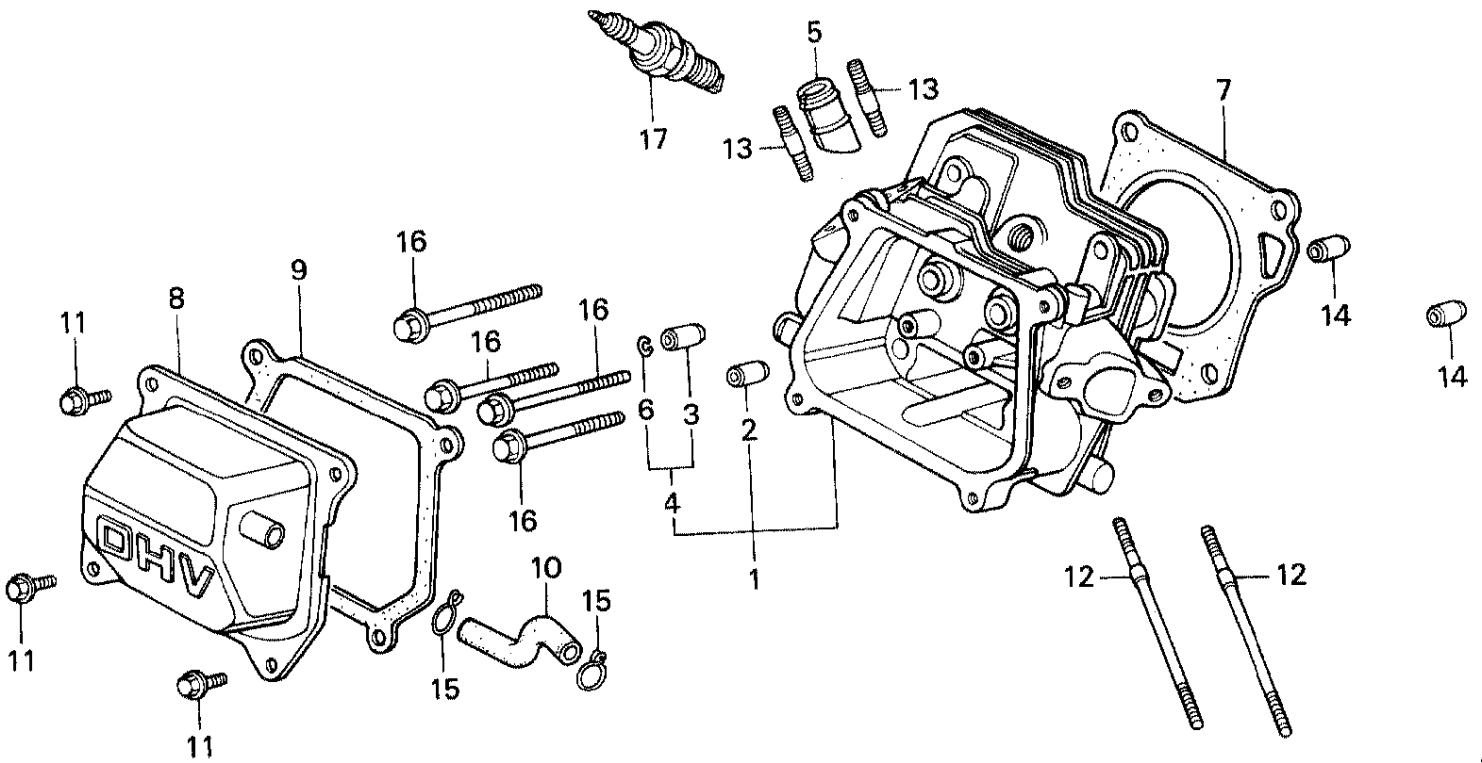

FR. →

Ref #	Part Number	Qty	Description
5	13310-ZE1-660	1	CRANKSHAFT COMP. (T-TYPE) (Honda Code 1899905)
	GX140 TX ENGINE, JPN, VIN# GX140-100001		
	CRANKSHAFT		

FR. →

Ref #	Part Number	Qty	Description
1	06165-ZE1-000	1	GOVERNOR KIT (Optional). (Honda Code 3313657).
2	120A0-ZE1-810 GX140 TX ENGINE, JPN, VIN# GX140-1000001 CYLINDER BARREL	1	CYLINDER ASSY. (OIL ALERT) (Honda Code 1496496). Page 18 of 37
3	15510-ZE1-003	1	SWITCH ASSY., OIL LEVEL (Honda Code 1501733).
3	15510-ZE1-023	1	SWITCH ASSY., OIL LEVEL (Honda Code 5262605).
3	15510-ZE1-033	1	SWITCH ASSY., OIL LEVEL (Honda Code 5962063).
4	16510-ZE1-000	1	GOVERNOR ASSY. (Honda Code 2414225).
5	16511-ZE1-000	2	WEIGHT, GOVERNOR (Honda Code 1427228).
6	16512-ZE1-000	1	HOLDER, GOVERNOR WEIGHT (Honda Code 1427236).
7	16513-ZE1-000	2	PIN, GOVERNOR WEIGHT (Honda Code 1427244).
8	16531-ZE1-000	1	SLIDER, GOVERNOR (Honda Code 1427251).
9	16541-ZE1-000	1	SHAFT, GOVERNOR ARM (Honda Code 1427277).
10	90131-ZE1-000	2	BOLT, DRAIN PLUG (Honda Code 1431246).
11	90451-ZE1-000	1	WASHER, THRUST (6MM) (Honda Code 2413862).
11	90451-898-000	1	WASHER, THRUST (6MM) Use up to Engine SN 1719421. (Honda Code 1106764).
12	90601-ZE1-000	2	WASHER, DRAIN PLUG (10.2MM) (Honda Code 1436583).
13	90602-ZE1-000	1	CLIP, GOVERNOR HOLDER (Honda Code 2456697).
13	90602-896-000	1	CLIP, GOVERNOR HOLDER Use up to Engine SN 1728191. (Honda Code 0928101).
14	91202-883-005	1	OIL SEAL (25X41X6) (Honda Code 0636936).
15	91353-671-003	1	O-RING (14MM) (ARAI) (Honda Code 0949883).
16	94050-10000	1	NUT, FLANGE (10MM) (Honda Code 0483867).
17	94101-06800	2	WASHER, PLAIN (6MM) (Honda Code 0345900).
18	94251-08000	1	PIN, LOCK (8MM) (Honda Code 0115527).
19	95701-06012-00	2	BOLT, FLANGE (6X12) (Honda Code 2105799).
20	91001-ZF1-003	1	BEARING, RADIAL BALL (6205) Use from Engine SN 3033316. (Honda Code 3684248).
20	96100-62050-00	1	BEARING, RADIAL BALL (6205) Use up to Engine SN 3033315. (Honda Code 0636977).