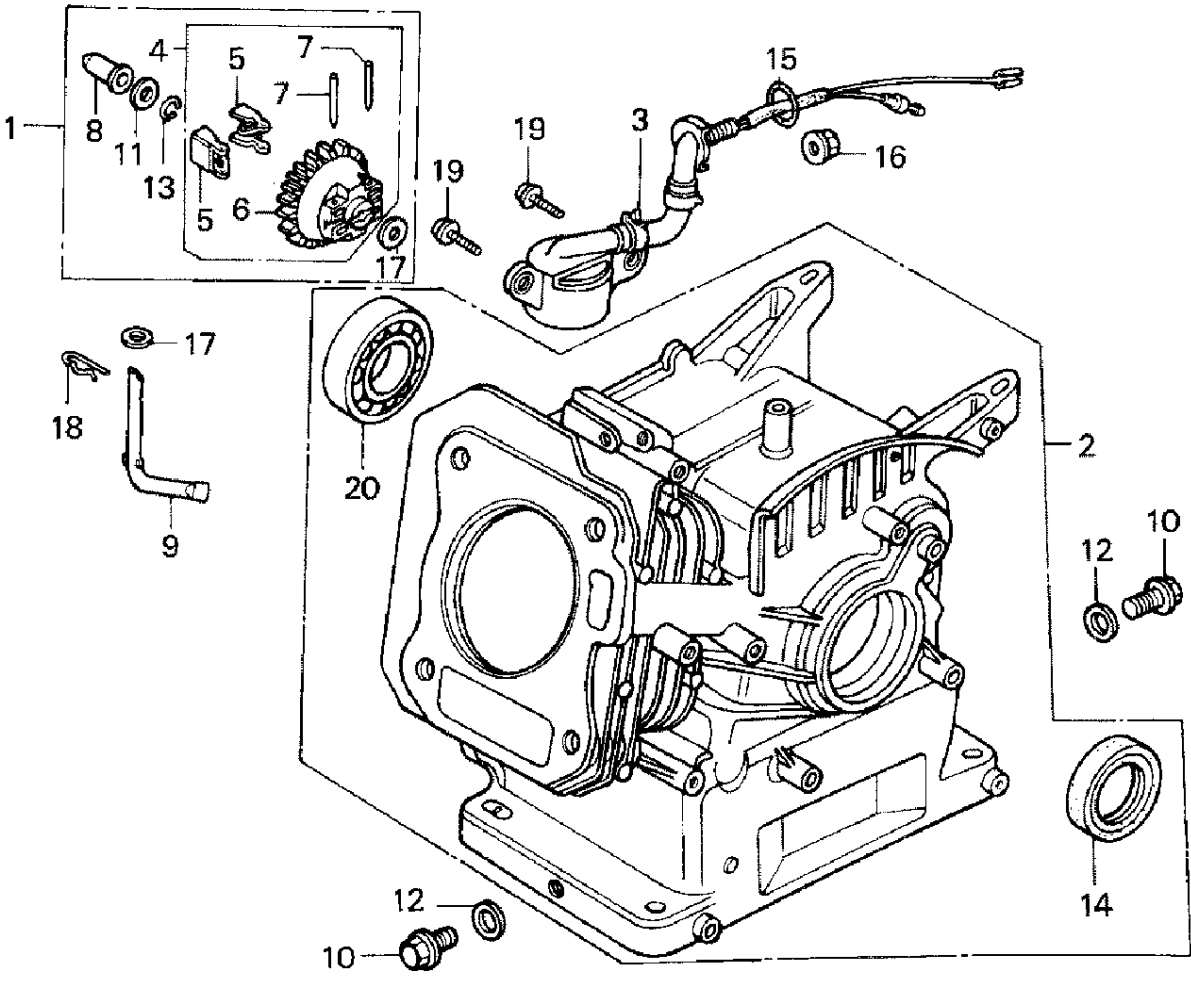

FR. →

Ref #	Part Number	Qty	Description
5	13310-ZE1-660	1	CRANKSHAFT COMP. (T-TYPE) (Honda Code 1899905)
	GX140 TX ENGINE, JPN, VIN# GX140-100001		
	CRANKSHAFT		

FR. →

Ref #	Part Number	Qty	Description
1	06165-ZE1-000	1	GOVERNOR KIT (Optional). (Honda Code 3313657).
2	120A0-ZE1-810 GX140 TX ENGINE, JPN, VIN# GX140-1000001 CYLINDER BARREL	1	CYLINDER ASSY. (OIL ALERT) (Honda Code 1496496). Page 18 of 37
3	15510-ZE1-003	1	SWITCH ASSY., OIL LEVEL (Honda Code 1501733).
3	15510-ZE1-023	1	SWITCH ASSY., OIL LEVEL (Honda Code 5262605).
3	15510-ZE1-033	1	SWITCH ASSY., OIL LEVEL (Honda Code 5962063).
4	16510-ZE1-000	1	GOVERNOR ASSY. (Honda Code 2414225).
5	16511-ZE1-000	2	WEIGHT, GOVERNOR (Honda Code 1427228).
6	16512-ZE1-000	1	HOLDER, GOVERNOR WEIGHT (Honda Code 1427236).
7	16513-ZE1-000	2	PIN, GOVERNOR WEIGHT (Honda Code 1427244).
8	16531-ZE1-000	1	SLIDER, GOVERNOR (Honda Code 1427251).
9	16541-ZE1-000	1	SHAFT, GOVERNOR ARM (Honda Code 1427277).
10	90131-ZE1-000	2	BOLT, DRAIN PLUG (Honda Code 1431246).
11	90451-ZE1-000	1	WASHER, THRUST (6MM) (Honda Code 2413862).
11	90451-898-000	1	WASHER, THRUST (6MM) Use up to Engine SN 1719421. (Honda Code 1106764).
12	90601-ZE1-000	2	WASHER, DRAIN PLUG (10.2MM) (Honda Code 1436583).
13	90602-ZE1-000	1	CLIP, GOVERNOR HOLDER (Honda Code 2456697).
13	90602-896-000	1	CLIP, GOVERNOR HOLDER Use up to Engine SN 1728191. (Honda Code 0928101).
14	91202-883-005	1	OIL SEAL (25X41X6) (Honda Code 0636936).
15	91353-671-003	1	O-RING (14MM) (ARAI) (Honda Code 0949883).
16	94050-10000	1	NUT, FLANGE (10MM) (Honda Code 0483867).
17	94101-06800	2	WASHER, PLAIN (6MM) (Honda Code 0345900).
18	94251-08000	1	PIN, LOCK (8MM) (Honda Code 0115527).
19	95701-06012-00	2	BOLT, FLANGE (6X12) (Honda Code 2105799).
20	91001-ZF1-003	1	BEARING, RADIAL BALL (6205) Use from Engine SN 3033316. (Honda Code 3684248).
20	96100-62050-00	1	BEARING, RADIAL BALL (6205) Use up to Engine SN 3033315. (Honda Code 0636977).