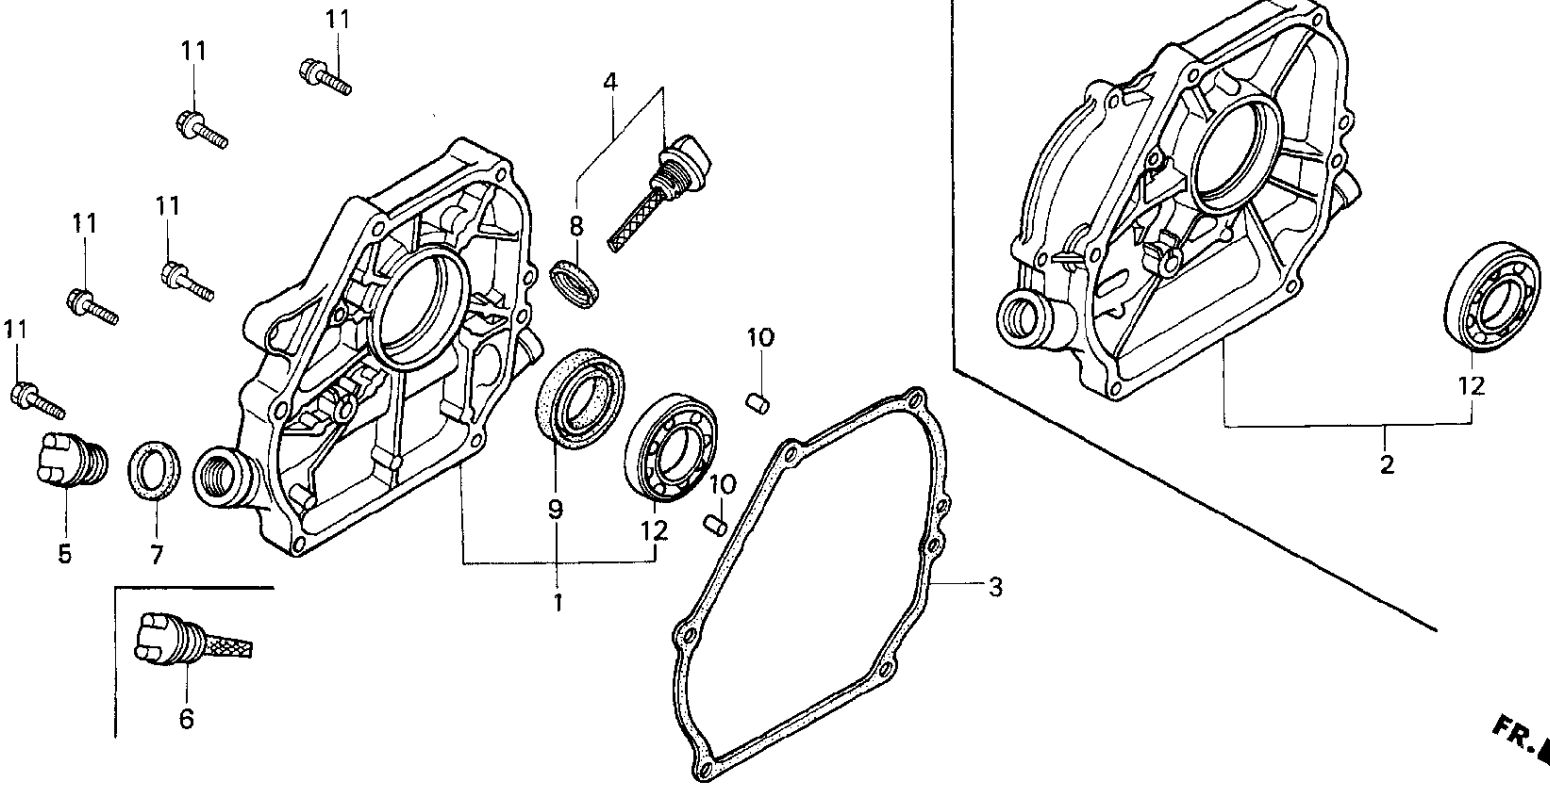

Ref #	Part Number	Qty	Description
1	11300-ZE1-641	1	COVER ASSY., CRANKCASE (U-TYPE) (Honda Code 1731568).
			GX140 TX ENGINE, JPN, VIN# GX140-P00001
	Page 14 of 37		
3	11300-ZE1-005	1	CRANKCASE COVER
4	15600-ZE1-003	1	GASKET, CASE COVER (Honda Code 1426337).
5	15620-ZG4-910	1	CAP ASSY., OIL FILLER (Honda Code 4500146).
		1	CAP, OIL FILLER Use from Engine SN 3249295. (Honda Code 3678596).
5	15620-ZG4-910	1	CAP, OIL FILLER Use from Engine SN 3248505. (Honda Code 3678596).
6	15621-ZE1-000	1	CAP, OIL HOLE Use up to Engine SN 3248504. (Honda Code 1427061).
7	15621-896-010	1	GASKET, OIL FILLER CAP (Honda Code 1033042).
8	15625-ZE1-000	1	GASKET, OIL FILLER CAP (Honda Code 1427079).
8	15625-ZE1-003	1	GASKET, OIL FILLER CAP (Honda Code 4497947).
9	91202-883-005	1	OIL SEAL (25X41X6) (Honda Code 0636936).
10	94301-08140	2	PIN A, DOWEL (8X14) (Honda Code 0069310).
11	95701-08032-00	6	BOLT, FLANGE (8X32) (Honda Code 2751725).
12	96100-62050-00	1	BEARING, RADIAL BALL (6205) (Honda Code 0636977).