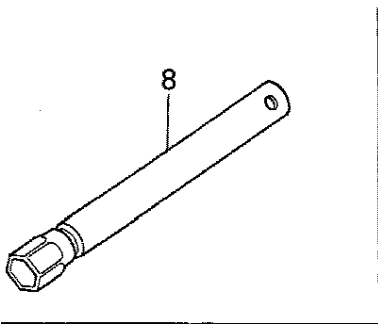

FR. →

Ref #	Part Number	Qty	Description
1	16854-ZE1-000	1	RUBBER, SUPPORTER Use up to Engine SN 3201953. (Honda Code 1436674).
	GX140 TX ENGINE, JPN, VIN# GX140-100001 Page 26 of 37		
1	16854-ZH8-000	1	RUBBER, SUPPORTER (107MM) Use from Engine SN 3201953. (Honda Code 3683646).
2	16955-ZE1-000	1	JOINT, FUEL TANK (Honda Code 1427459).
3	17510-ZE1-020ZA	1	TANK COMP., FUEL *NH31* (MCKINLEY WHITE) (Honda Code 3683661).
4	17620-ZH7-023	1	CAP COMP., FUEL FILLER (Honda Code 5344817).
4	17620-890-010	1	CAP COMP., FUEL FILLER (Honda Code 2893162).
5	17631-329-000	1	GASKET, FUEL FILLER CAP Use up to Engine SN 2115700. (Honda Code 0293050).
5	17631-329-003	1	GASKET, FUEL FILLER CAP (Honda Code 2820587).
9	91353-671-003	1	O-RING (14MM) (ARAI) (Honda Code 0949883).
10	94050-06000	2	NUT, FLANGE (6MM) (Honda Code 0471623).
11	95001-45003-60M	1	BULK HOSE, FUEL (4.5X3000) (4.5X140) (Honda Code 5137104).
12	95002-02080	2	CLIP, TUBE (B8) (Honda Code 0250647).
13	95700-06025-00	1	BOLT, FLANGE (6X25) (Honda Code 0484485).
13	95701-06025-00	1	BOLT, FLANGE (6X25) (Honda Code 2105831).