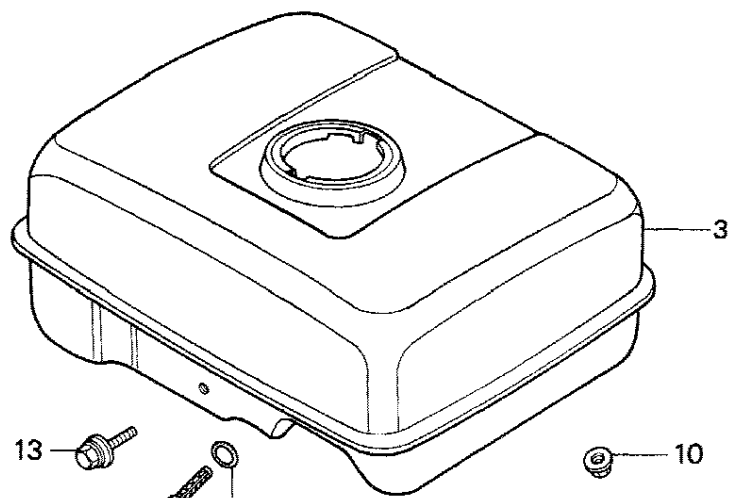

FR. →

Ref #	Part Number	Qty	Description
1	16854-ZE1-000	1	RUBBER, SUPPORTER Use up to Engine SN 3201953. (Honda Code 1436674).
	GX140 TX ENGINE, JPN, VIN# GX140-100001 Page 26 of 37		
1	16854-ZH8-000	1	RUBBER, SUPPORTER (107MM) Use from Engine SN 3201953. (Honda Code 3683646).
2	16955-ZE1-000	1	JOINT, FUEL TANK (Honda Code 1427459).
3	17510-ZE1-020ZA	1	TANK COMP., FUEL *NH31* (MCKINLEY WHITE) (Honda Code 3683661).
4	17620-ZH7-023	1	CAP COMP., FUEL FILLER (Honda Code 5344817).
4	17620-890-010	1	CAP COMP., FUEL FILLER (Honda Code 2893162).
5	17631-329-000	1	GASKET, FUEL FILLER CAP Use up to Engine SN 2115700. (Honda Code 0293050).
5	17631-329-003	1	GASKET, FUEL FILLER CAP (Honda Code 2820587).
9	91353-671-003	1	O-RING (14MM) (ARAI) (Honda Code 0949883).
10	94050-06000	2	NUT, FLANGE (6MM) (Honda Code 0471623).
11	95001-45003-60M	1	BULK HOSE, FUEL (4.5X3000) (4.5X140) (Honda Code 5137104).
12	95002-02080	2	CLIP, TUBE (B8) (Honda Code 0250647).
13	95700-06025-00	1	BOLT, FLANGE (6X25) (Honda Code 0484485).
13	95701-06025-00	1	BOLT, FLANGE (6X25) (Honda Code 2105831).