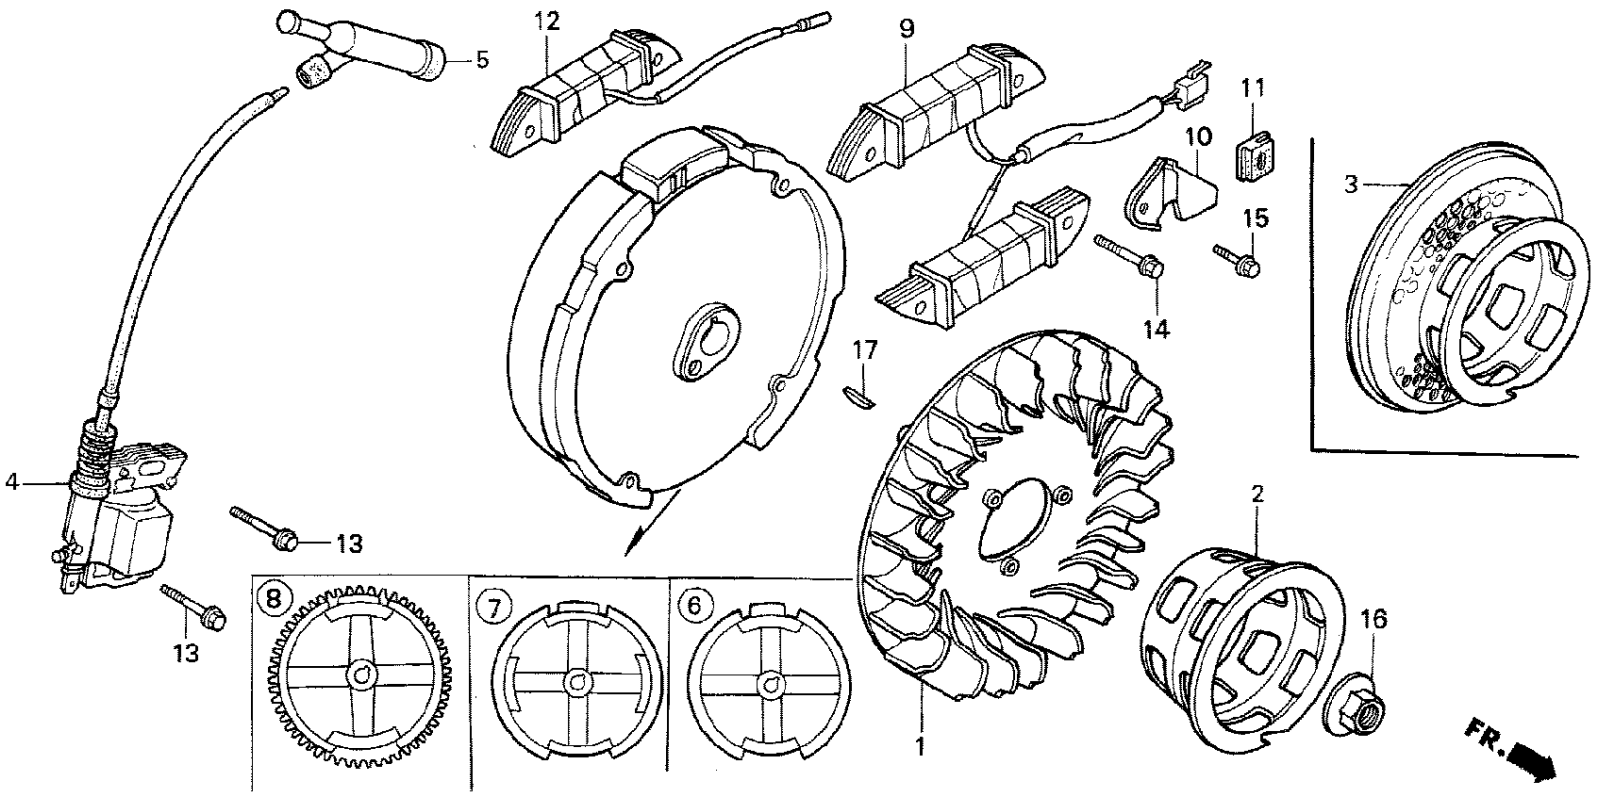

Ref #	Part Number	Qty	Description
1	19511-ZE1-000	1	FAN, COOLING (Honda Code 1428051).
2	28451-ZE1-003	1	BULB, STARTER (Honda Code 1428721).
4	30500-ZE1-013	1	COIL ASSY., IGNITION Use up to Engine SN 3155568. (Honda Code 2048023).
4	30500-ZE1-033	1	COIL ASSY., IGNITION Use up to Engine SN 3155568. (Honda Code 4589693).
4	30500-ZE1-033	1	COIL ASSY., IGNITION Use from Engine SN 3155569. (Honda Code 4589693).
5	30700-ZE1-013	1	CAP ASSY., NOISE SUPPRESSOR (Honda Code 3526837).
6	31100-ZE1-010	1	FLYWHEEL COMP. (Honda Code 1496850).
6	31100-ZE1-811	1	FLYWHEEL COMP. (LAMP) (Honda Code 5308440).
13	90015-883-000	2	BOLT, FLANGE (6X28) Use up to Engine SN 1530314. (Honda Code 0636852).
13	90121-952-000	2	BOLT, FLANGE (6X25) Use from Engine SN 1530315. (Honda Code 0748111).
16	90201-878-003	1	NUT, SPECIAL (14MM) (Honda Code 0442038).
17	13331-357-000	1	KEY, SPECIAL WOODRUFF (25X18) Use from Engine SN 1328673. (Honda Code 0348433).
17	94401-25180	1	KEY, SPECIAL WOODRUFF (25X18) Use up to Engine SN 1328672. (Honda Code 0053777).