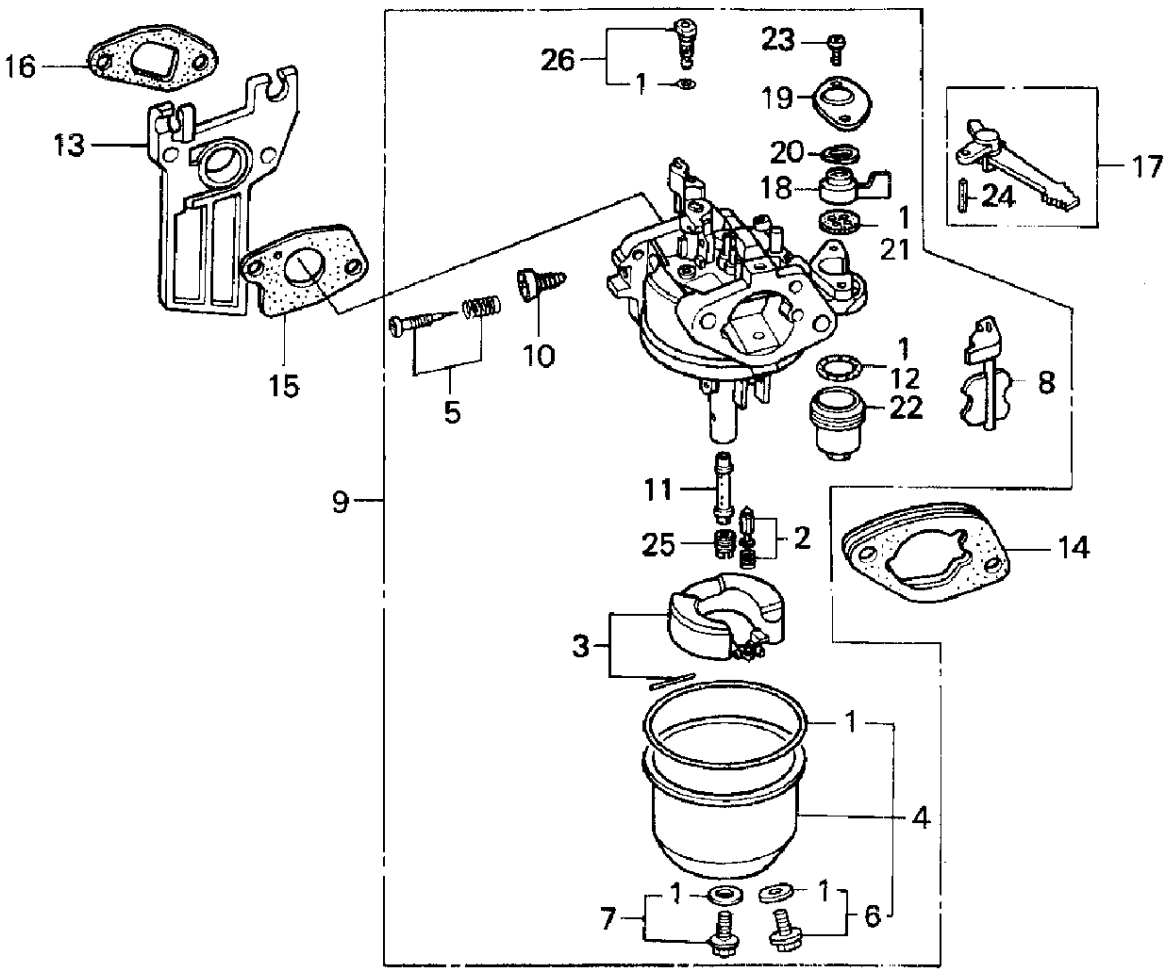

Ref #	Part Number	Qty	Description
20	16956-ZE1-811	1	SPRING, VALVE LEVER Use from Engine SN BE05C B. (Honda Code 1807809). Page 7 of 37
	GX140 TX ENGINE, JPN, VIN# GX140-100001		
21	16957-ZE1-811	1	GASKET, VALVE Use from Engine SN BE05C B to BE05B D. (Honda Code 1807817).
21	16957-ZE1-812	1	GASKET, VALVE Use from Engine SN BE05C B to BE05B D. (Honda Code 3440708).
21	16957-ZE1-812	1	GASKET, VALVE Use from Engine SN BE05B E. (Honda Code 3440708).
22	16967-ZE0-811	1	CUP, FUEL STRAINER (Honda Code 1441583).
23	93500-03008-0G	2	SCREW, PAN (3X8) Use from Engine SN BE05B E. (Honda Code 0420505).
23	93500-03008-0H	2	SCREW, PAN (3X8) Use from Engine SN BE05C B to BE05B D. (Honda Code 0374694).
24	94305-20122	1	PIN, SPRING (2X12) (Honda Code 1441591).
25	99101-124-0620	1	JET, MAIN (#62) (Optional). (Honda Code 0635482).
25	99101-124-0650	1	JET, MAIN (#65) (Optional). (Honda Code 0636126).
25	99101-124-0680	1	JET, MAIN (#68) (Honda Code 0636134).
26	99204-ZE0-0350	1	JET SET, PILOT (#35) (Honda Code 1441609).

For parts call Tools Renewed
800-247-3639
Fax 860-665-9821

FR. →