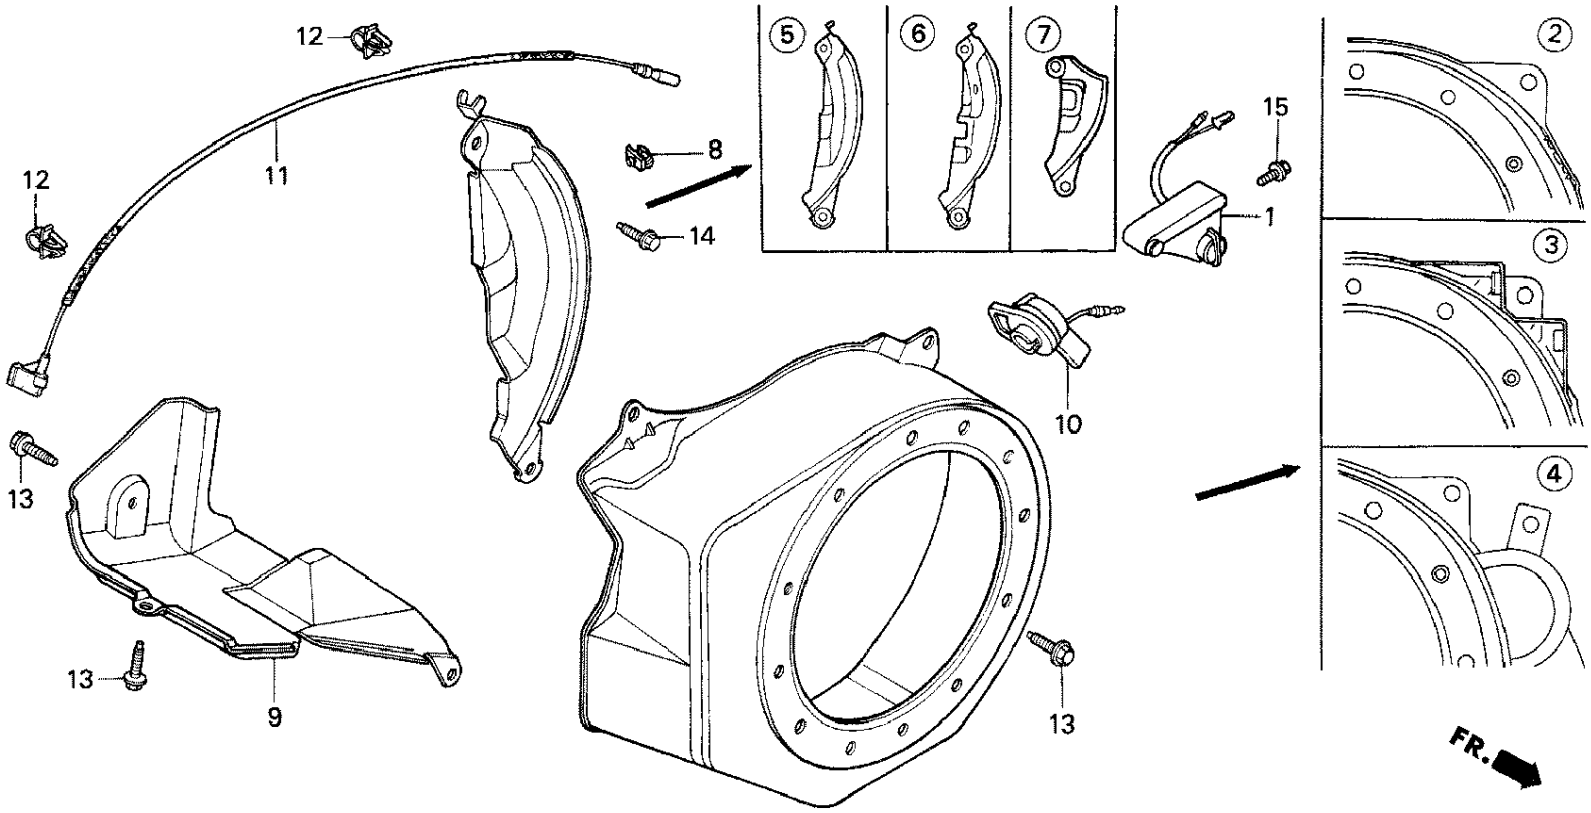

Ref #	Part Number	Qty	Description
1	15520-ZE1-003	1	ALERT UNIT, OIL (Honda Code 1554401).
3	19610-ZE1-810ZA GX140 TX ENGINE, JPN, VIN# GX140-1500501	1	COVER COMP., FAN *R8* (OIL ALERT) (BRIGHT RED) (Honda Code 3593522).
	FAN COVER		
5	19611-ZE1-810	1	PLATE, SIDE (OIL ALERT) Use up to Engine SN 3172541. (Honda Code 1550862).
5	19612-ZH8-810	1	PLATE, SIDE (STD) (Honda Code 3683778).
8	19613-ZE1-010	1	CLAMP, CORD (Honda Code 5891544).
9	19630-ZH8-000	1	SHROUD COMP. (Honda Code 3683802).
9	19631-ZE1-000	1	SHROUD COMP. (Honda Code 1428184).
11	36101-ZB2-000	1	WIRE, STOP SWITCH Use up to Engine SN 3155568. (Honda Code 1497247).
11	36101-ZE1-010	1	WIRE, STOP SWITCH (370MM) Use from Engine SN 3155569. (Honda Code 3684032).
12	36103-ZE1-000	2	HOLDER, STOP SWITCH WIRE (Honda Code 1429141).
13	90013-883-000	6	BOLT, FLANGE (6X12) (CT200) (Honda Code 0636845).
14	90022-888-010	1	BOLT, FLANGE (6X20) (CT200) (Honda Code 0671552).
15	95701-06008-00	2	BOLT, FLANGE (6X8) (Honda Code 2581353).