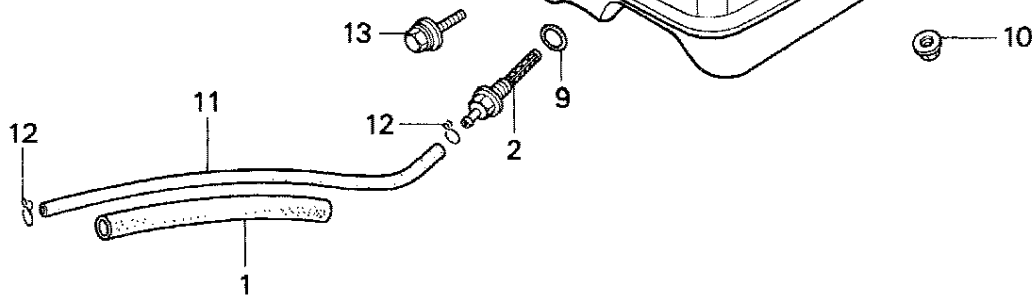

FR. →

Ref #	Part Number	Qty	Description
1	16854-ZE1-000	1	RUBBER, SUPPORTER Use up to Engine SN 3201953. (Honda Code 1436674).
	GX140 TX ENGINE, JPN, VIN# GX140-100001 Page 26 of 37		
1	16854-ZH8-000	1	RUBBER, SUPPORTER (107MM) Use from Engine SN 3201953. (Honda Code 3683646).
2	16955-ZE1-000	1	JOINT, FUEL TANK (Honda Code 1427459).
3	17510-ZE1-020ZA	1	TANK COMP., FUEL *NH31* (MCKINLEY WHITE) (Honda Code 3683661).
4	17620-ZH7-023	1	CAP COMP., FUEL FILLER (Honda Code 5344817).
4	17620-890-010	1	CAP COMP., FUEL FILLER (Honda Code 2893162).
5	17631-329-000	1	GASKET, FUEL FILLER CAP Use up to Engine SN 2115700. (Honda Code 0293050).
5	17631-329-003	1	GASKET, FUEL FILLER CAP (Honda Code 2820587).
9	91353-671-003	1	O-RING (14MM) (ARAI) (Honda Code 0949883).
10	94050-06000	2	NUT, FLANGE (6MM) (Honda Code 0471623).
11	95001-45003-60M	1	BULK HOSE, FUEL (4.5X3000) (4.5X140) (Honda Code 5137104).
12	95002-02080	2	CLIP, TUBE (B8) (Honda Code 0250647).
13	95700-06025-00	1	BOLT, FLANGE (6X25) (Honda Code 0484485).
13	95701-06025-00	1	BOLT, FLANGE (6X25) (Honda Code 2105831).