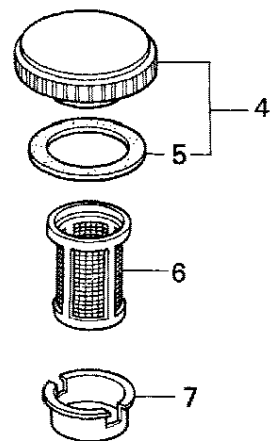

FR. →

Ref #	Part Number	Qty	Description
1	16854-ZE1-000	1	RUBBER, SUPPORTER Use up to Engine SN 3201953. (Honda Code 1436674).
	GX140 TX ENGINE, JPN, VIN# GX140-100001 Page 26 of 37		
1	16854-ZH8-000	1	RUBBER, SUPPORTER (107MM) Use from Engine SN 3201953. (Honda Code 3683646).
2	16955-ZE1-000	1	JOINT, FUEL TANK (Honda Code 1427459).
3	17510-ZE1-020ZA	1	TANK COMP., FUEL *NH31* (MCKINLEY WHITE) (Honda Code 3683661).
4	17620-ZH7-023	1	CAP COMP., FUEL FILLER (Honda Code 5344817).
4	17620-890-010	1	CAP COMP., FUEL FILLER (Honda Code 2893162).
5	17631-329-000	1	GASKET, FUEL FILLER CAP Use up to Engine SN 2115700. (Honda Code 0293050).
5	17631-329-003	1	GASKET, FUEL FILLER CAP (Honda Code 2820587).
9	91353-671-003	1	O-RING (14MM) (ARAI) (Honda Code 0949883).
10	94050-06000	2	NUT, FLANGE (6MM) (Honda Code 0471623).
11	95001-45003-60M	1	BULK HOSE, FUEL (4.5X3000) (4.5X140) (Honda Code 5137104).
12	95002-02080	2	CLIP, TUBE (B8) (Honda Code 0250647).
13	95700-06025-00	1	BOLT, FLANGE (6X25) (Honda Code 0484485).
13	95701-06025-00	1	BOLT, FLANGE (6X25) (Honda Code 2105831).