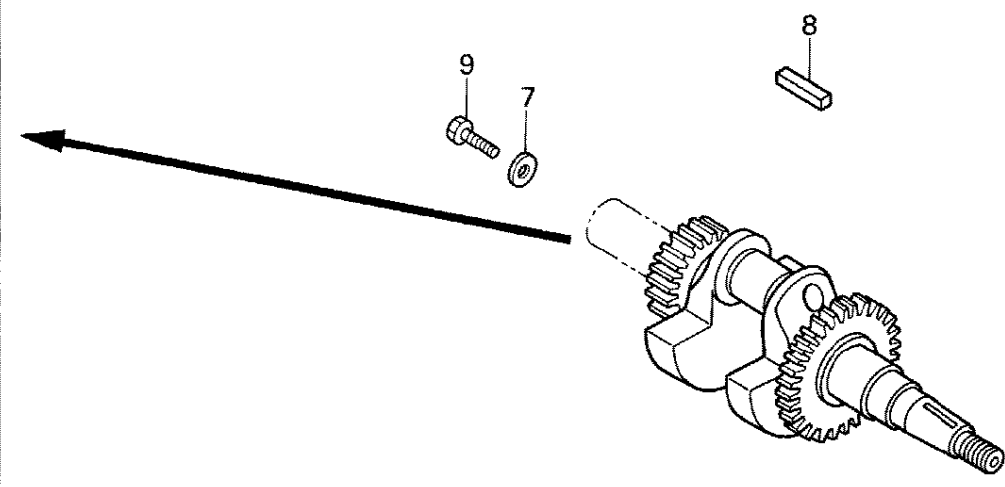

Ref #	Part Number	Qty	Description
1	11300-ZE1-641	1	COVER ASSY., CRANKCASE (U-TYPE) (Honda Code 1731568).
			GX140 TX ENGINE, JPN, VIN# GX140-P00001
	Page 14 of 37		
3	11300-ZE1-005	1	CRANKCASE COVER
4	15600-ZE1-003	1	GASKET, CASE COVER (Honda Code 1426337).
5	15620-ZG4-910	1	CAP ASSY., OIL FILLER (Honda Code 4500146).
		1	CAP, OIL FILLER Use from Engine SN 3249295. (Honda Code 3678596).
5	15620-ZG4-910	1	CAP, OIL FILLER Use from Engine SN 3248505. (Honda Code 3678596).
6	15621-ZE1-000	1	CAP, OIL HOLE Use up to Engine SN 3248504. (Honda Code 1427061).
7	15621-896-010	1	GASKET, OIL FILLER CAP (Honda Code 1033042).
8	15625-ZE1-000	1	GASKET, OIL FILLER CAP (Honda Code 1427079).
8	15625-ZE1-003	1	GASKET, OIL FILLER CAP (Honda Code 4497947).
9	91202-883-005	1	OIL SEAL (25X41X6) (Honda Code 0636936).
10	94301-08140	2	PIN A, DOWEL (8X14) (Honda Code 0069310).
11	95701-08032-00	6	BOLT, FLANGE (8X32) (Honda Code 2751725).
12	96100-62050-00	1	BEARING, RADIAL BALL (6205) (Honda Code 0636977).

FR. →