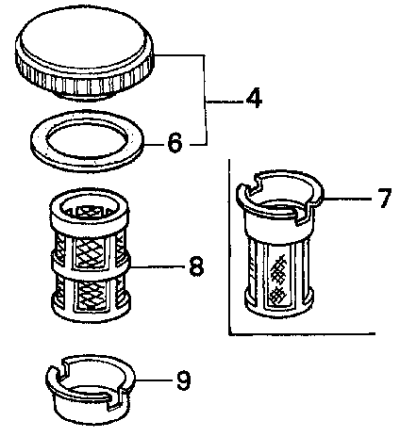

For Parts Call Tools Renewed  
Tel: 800-247-3639  
Fax: 860-665-9821

FR. 

Ref #	Part Number	Qty	Description
1	11347-371-300	1	GROMMET, ADJUSTING COVER (Honda Code 0403352)
	GX120K1 QX2 ENGINE, JPN, VIN# GC01-2000001		Page 18 of 34
2	19610-ZE0-000ZA	1	COVER, FAN *R8* (BRIGHT RED) (Honda Code 3438652).
2	19610-ZE0-000ZE	1	COVER, FAN *NH1* (BLACK) (Honda Code 4193017).
3	19611-ZH7-810	1	PLATE, SIDE (OIL ALERT) Use from Engine SN 3257377. (Honda Code 5823844).
3	19612-ZH7-810	1	PLATE, SIDE (OIL ALERT) Use up to Engine SN 3084882. (Honda Code 3695640).
3	19612-ZH7-811	1	PLATE, SIDE (OIL ALERT) Use from Engine SN 3084883 to 3182937. (Honda Code 5399456).
3	19612-ZH7-812	1	PLATE, SIDE Use from Engine SN 3182938 to 3257376. (Honda Code 5723606).
4	19613-ZE1-010	1	CLAMP, CORD Use up to Engine SN 2867760. (Honda Code 5891544).
4	90601-ZH7-013	1	CLIP, HARNESS Use from Engine SN 2867761. (Honda Code 5263934).
5	19630-ZH7-000	1	SHROUD (Honda Code 3695665).
6	32197-ZH8-003	1	SUB-HARNESS (Honda Code 4193082).
7	36100-ZE1-015	1	SWITCH ASSY., ENGINE STOP Use up to Engine SN 2867760. (Honda Code 2787869).
7	36100-ZH7-003	1	SWITCH ASSY., ENGINE STOP Use from Engine SN 2867761. (Honda Code 5266184).
8	36101-ZE1-010	1	WIRE, STOP SWITCH (370MM) (Honda Code 3684032).
9	90013-883-000	6	BOLT, FLANGE (6X12) (CT200) (Honda Code 0636845).
10	90022-888-010	1	BOLT, FLANGE (6X20) (CT200) (Honda Code 0671552).
11	34150-ZH7-003	1	ALERT UNIT, OIL Use from Engine SN 3259269. (Honda Code 5858444).
13	95701-06008-00	1	BOLT, FLANGE (6X8) Use from Engine SN 3259269. (Honda Code 2581353).

Ref #	Part Number	Qty	Description
1	13331-357-000	1	KEY, SPECIAL WOODRUFF (25X18) (Honda Code 0348433)
	GX120K1 QX2 ENGINE, JPN, VIN# GC01-2000001		Page 20 of 34
2	19541-ZH5-000	1	FAN, COOLING (Honda Code 1428044).
4	28451-ZH8-003	1	PULLEY, STARTER (Honda Code 3683943).
5	31100-ZE0-010	1	FLYWHEEL (Honda Code 5342159).
7	90201-878-003	1	NUT, SPECIAL (14MM) (Honda Code 0442038).