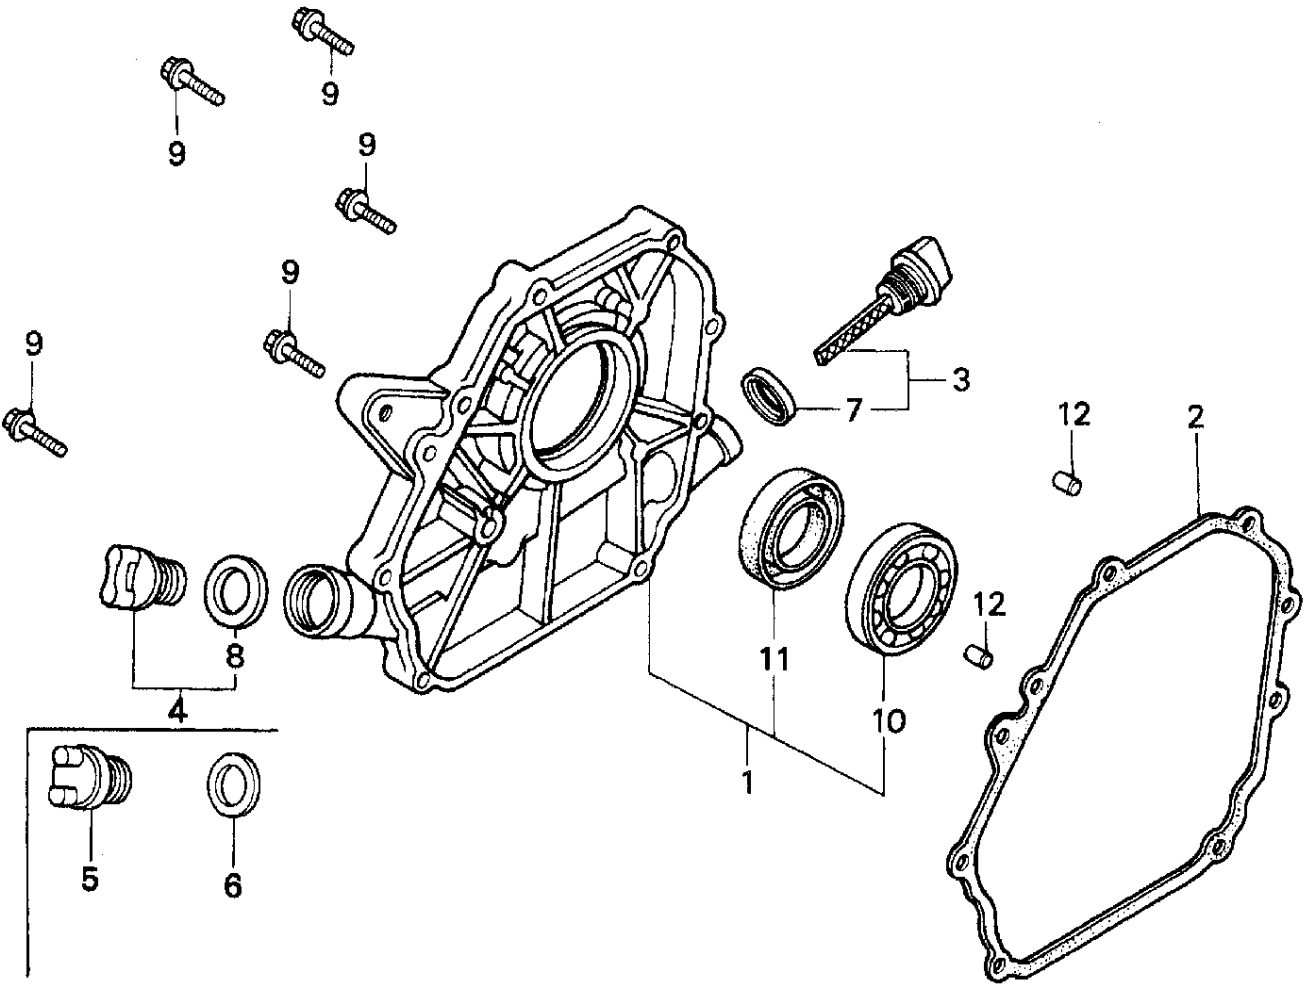

FR.

Ref #	Part Number	Qty	Description
1	11300-ZE0-640	1	COVER ASSY., CRANKCASE (U-TYPE) (Honda Code 1441138)
	GX120K1 QX2 ENGINE, JPN, VIN# GC01-200001 Page 10 of 34		
2	11300-ZE0-640	1	CRANKCASE COVER
3	15600-ZE1-003	1	GASKET, CASE COVER (Honda Code 3693488).
4	15600-ZG4-003	1	CAP ASSY., OIL FILLER (Honda Code 4500146).
		1	CAP ASSY., OIL FILLER Use from Engine SN 2354520. (Honda Code 4497921).
5	15620-ZG4-910	1	CAP, OIL FILLER Use up to Engine SN 2354519. (Honda Code 3678596).
6	15621-896-010	1	GASKET, OIL FILLER CAP Use up to Engine SN 2354519. (Honda Code 1033042).
7	15625-ZE1-000	1	GASKET, OIL FILLER CAP Use up to Engine SN 2354519. (Honda Code 1427079).
7	15625-ZE1-003	1	GASKET, OIL FILLER CAP (Honda Code 4497947).
8	15625-ZE1-003	1	GASKET, OIL FILLER CAP Use from Engine SN 2354520. (Honda Code 4497947).
9	90015-883-000	7	BOLT, FLANGE (6X28) (Honda Code 0636852).
10	91001-878-003	1	BEARING, RADIAL BALL (62/22) (Honda Code 0442061).
11	91203-ZE0-003	1	OIL SEAL (22X41X6) (Honda Code 1431352).
12	94301-08140	2	PIN A, DOWEL (8X14) (Honda Code 0069310).