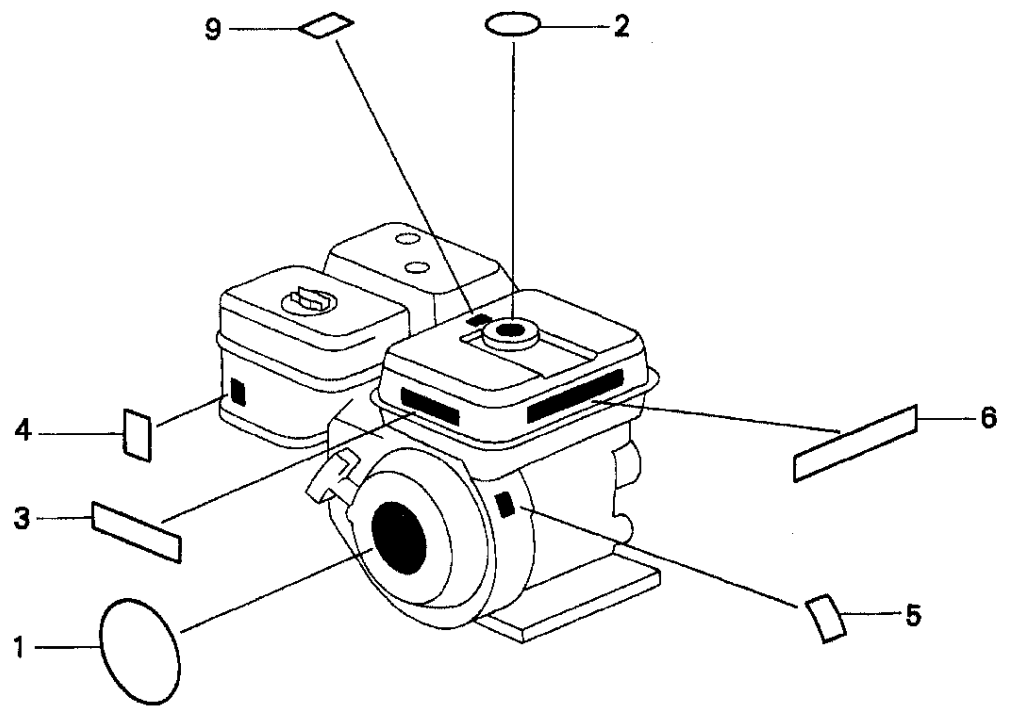

Ref #	Part Number	Qty	Description
1	87521-ZH7-010	1	EMBLEM (INTERNAL) Use up to Engine SN 3841370. (Honda Code 4194585).
	GX120K1 QX2 ENGINE, JPN, VIN# GC01-200001 Page 28 of 34		
1	87521-ZH7-020	1	EMBLEM Use from Engine SN 3841371. (Honda Code 6815575).
2	87522-ZE1-810	1	MARK, CAUTION (EXTERNAL) Use up to Engine SN 2421922. (Honda Code 1431014).
3	87522-ZH9-000	1	LABEL, CAUTION (Honda Code 3684206).
4	87528-ZE1-810	1	MARK, CHOKE (Honda Code 1696715).
5	87530-ZH7-810	1	LABEL, SPECIFICATION (EXTERNAL) Use up to Engine SN 2299936. (Honda Code 3698800).
6	87532-ZB4-G60	1	MARK, OIL ALERT (GERMAN) Use from Engine SN 2311047. (Honda Code 4425443).
6	87532-ZB4-H50	1	MARK, OIL ALERT (FRENCH) Use from Engine SN 2311047. (Honda Code 4425450).
6	87532-ZH8-810	1	MARK, OIL ALERT (E) (Honda Code 4193355).
9	87586-ZH7-W00	1	LABEL, FUEL CAUTION Use up to Engine SN 2292416. (Honda Code 4212031).