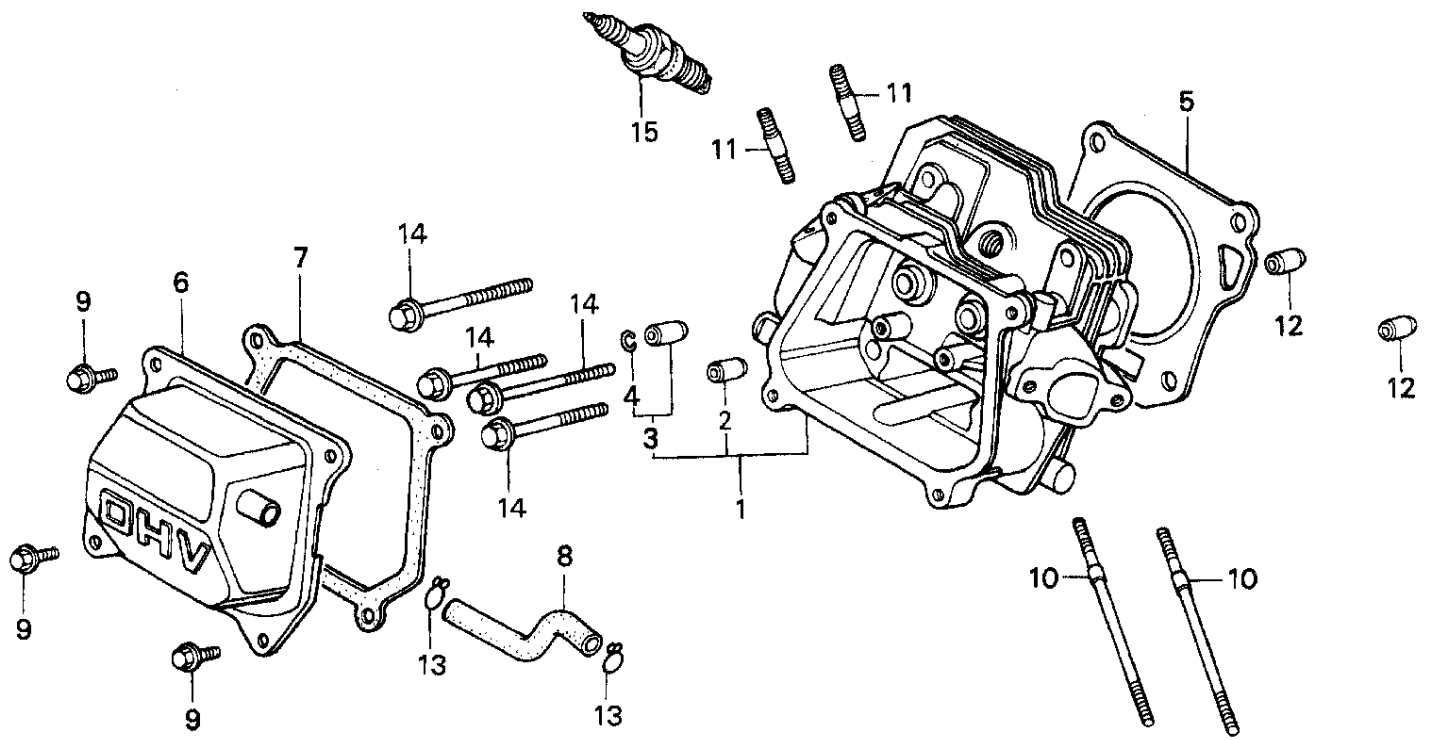

FR. →

For Parts Call Tools Renewed
Tel: 800-247-3639
Fax: 860-665-9821

Ref #	Part Number	Qty	Description
1	12210-ZH7-000	1	CYLINDER HEAD (Honda Code 4505657).
2	12204-ZE1-306 6X120KT QX2 ENGINE, JPN, VIN# SC01-200001 CYLINDER HEAD	1	GUIDE, VALVE (OS) (Optional). (Honda Code 4165874).
3	12205-ZE1-315	1	GUIDE, EX. VALVE (OS) (Optional). (Honda Code 1899848).
4	12216-ZE5-300	1	CLIP, VALVE GUIDE (Honda Code 2399780).
5	12251-ZH7-800	1	GASKET, CYLINDER HEAD (Honda Code 3693637).
6	12310-ZE1-000	1	COVER, HEAD (Honda Code 1426519).
6	12310-ZE1-010	1	COVER, HEAD (Honda Code 4725248).
7	12391-ZE1-000	1	GASKET, CYLINDER HEAD COVER (Honda Code 1426527).
8	15721-ZH8-000	1	TUBE, BREATHER (Honda Code 3683497).
9	90013-883-000	4	BOLT, FLANGE (6X12) (CT200) Use from Engine SN 2299857. (Honda Code 0636845).
9	90016-ZE1-000	4	BOLT, FLANGE (6X13) Use up to Engine SN 2299856. (Honda Code 1541002).
10	90043-ZE1-010	2	BOLT, STUD (6X109) Use up to Engine SN 2402519. (Honda Code 1904077).
10	90043-ZE1-020	2	BOLT, STUD (6X109) (Honda Code 4588323).
11	90047-ZE1-000	2	BOLT, STUD (8X32) (Honda Code 1431097).
12	94301-10160	2	PIN A, DOWEL (10X16) (Honda Code 0058206).
14	95723-08055-00	4	BOLT, FLANGE (8X55) (Honda Code 1436609).
15	98079-55846	1	SPARK PLUG (BPR5ES) (NGK) (Optional). (Honda Code 1672443).
15	98079-55855	1	SPARK PLUG (W16EPR-U) (DENSO) (Optional). (Honda Code 1672450).
15	98079-56846	1	SPARK PLUG (BPR6ES) (NGK) (Honda Code 1441112).
15	98079-56855	1	SPARK PLUG (W20EPR-U) (DENSO) (Honda Code 1441120).

For Parts Call Tools Renewed
Tel: 800-247-3639
Fax: 860-665-9821