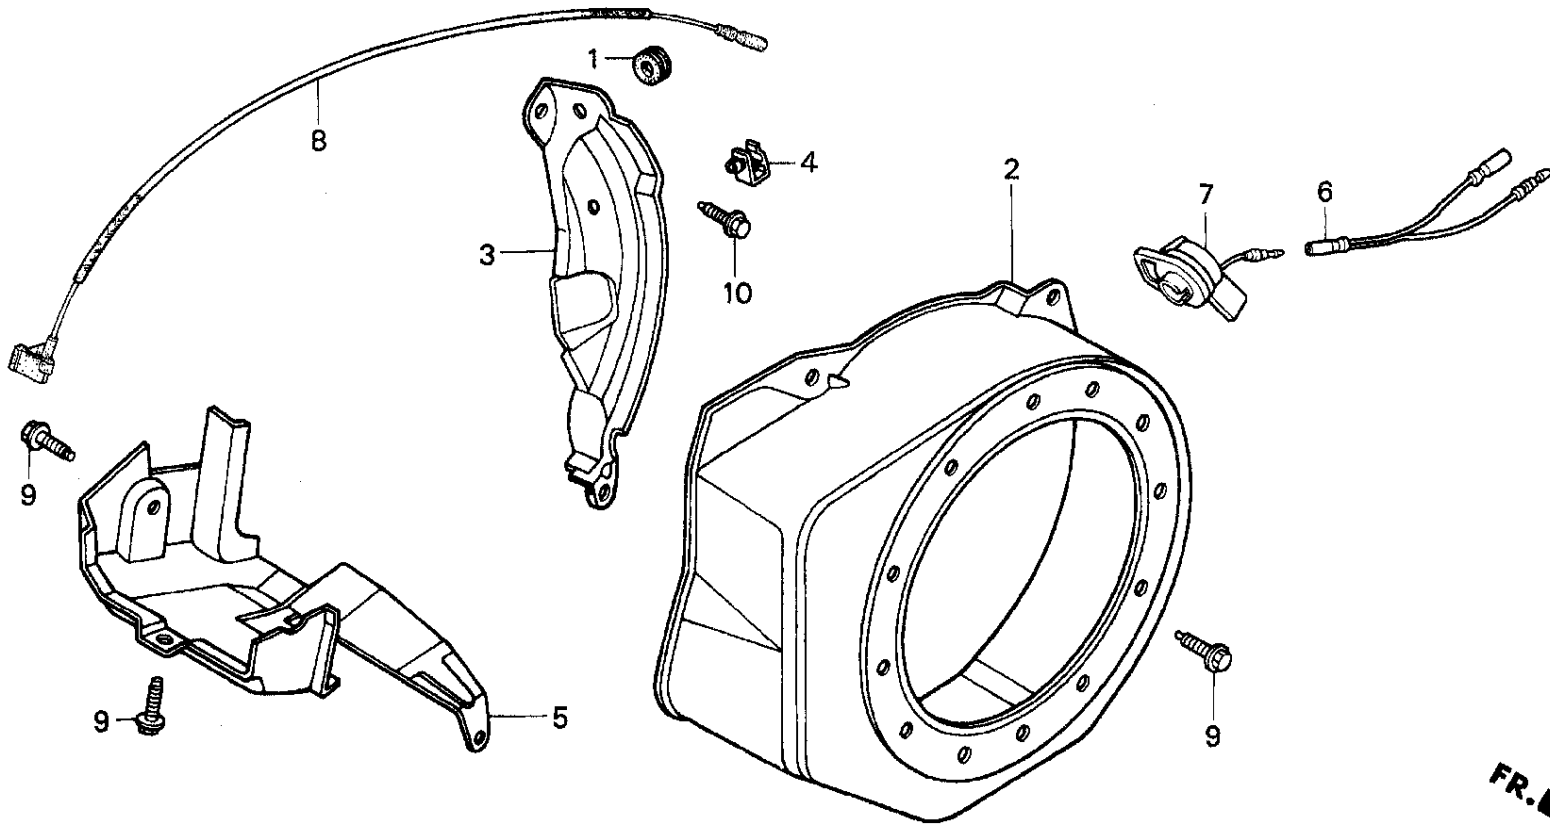

FR.

Ref #	Part Number	Qty	Description
1	11347-371-300	1	GROMMET, ADJUSTING COVER (Honda Code 0403352)
	GX120K1 QX2 ENGINE, JPN, VIN# GC01-2000001		Page 18 of 34
2	19610-ZE0-000ZA	1	COVER, FAN *R8* (BRIGHT RED) (Honda Code 3438652).
2	19610-ZE0-000ZE	1	COVER, FAN *NH1* (BLACK) (Honda Code 4193017).
3	19611-ZH7-810	1	PLATE, SIDE (OIL ALERT) Use from Engine SN 3257377. (Honda Code 5823844).
3	19612-ZH7-810	1	PLATE, SIDE (OIL ALERT) Use up to Engine SN 3084882. (Honda Code 3695640).
3	19612-ZH7-811	1	PLATE, SIDE (OIL ALERT) Use from Engine SN 3084883 to 3182937. (Honda Code 5399456).
3	19612-ZH7-812	1	PLATE, SIDE Use from Engine SN 3182938 to 3257376. (Honda Code 5723606).
4	19613-ZE1-010	1	CLAMP, CORD Use up to Engine SN 2867760. (Honda Code 5891544).
4	90601-ZH7-013	1	CLIP, HARNESS Use from Engine SN 2867761. (Honda Code 5263934).
5	19630-ZH7-000	1	SHROUD (Honda Code 3695665).
6	32197-ZH8-003	1	SUB-HARNESS (Honda Code 4193082).
7	36100-ZE1-015	1	SWITCH ASSY., ENGINE STOP Use up to Engine SN 2867760. (Honda Code 2787869).
7	36100-ZH7-003	1	SWITCH ASSY., ENGINE STOP Use from Engine SN 2867761. (Honda Code 5266184).
8	36101-ZE1-010	1	WIRE, STOP SWITCH (370MM) (Honda Code 3684032).
9	90013-883-000	6	BOLT, FLANGE (6X12) (CT200) (Honda Code 0636845).
10	90022-888-010	1	BOLT, FLANGE (6X20) (CT200) (Honda Code 0671552).
11	34150-ZH7-003	1	ALERT UNIT, OIL Use from Engine SN 3259269. (Honda Code 5858444).
13	95701-06008-00	1	BOLT, FLANGE (6X8) Use from Engine SN 3259269. (Honda Code 2581353).