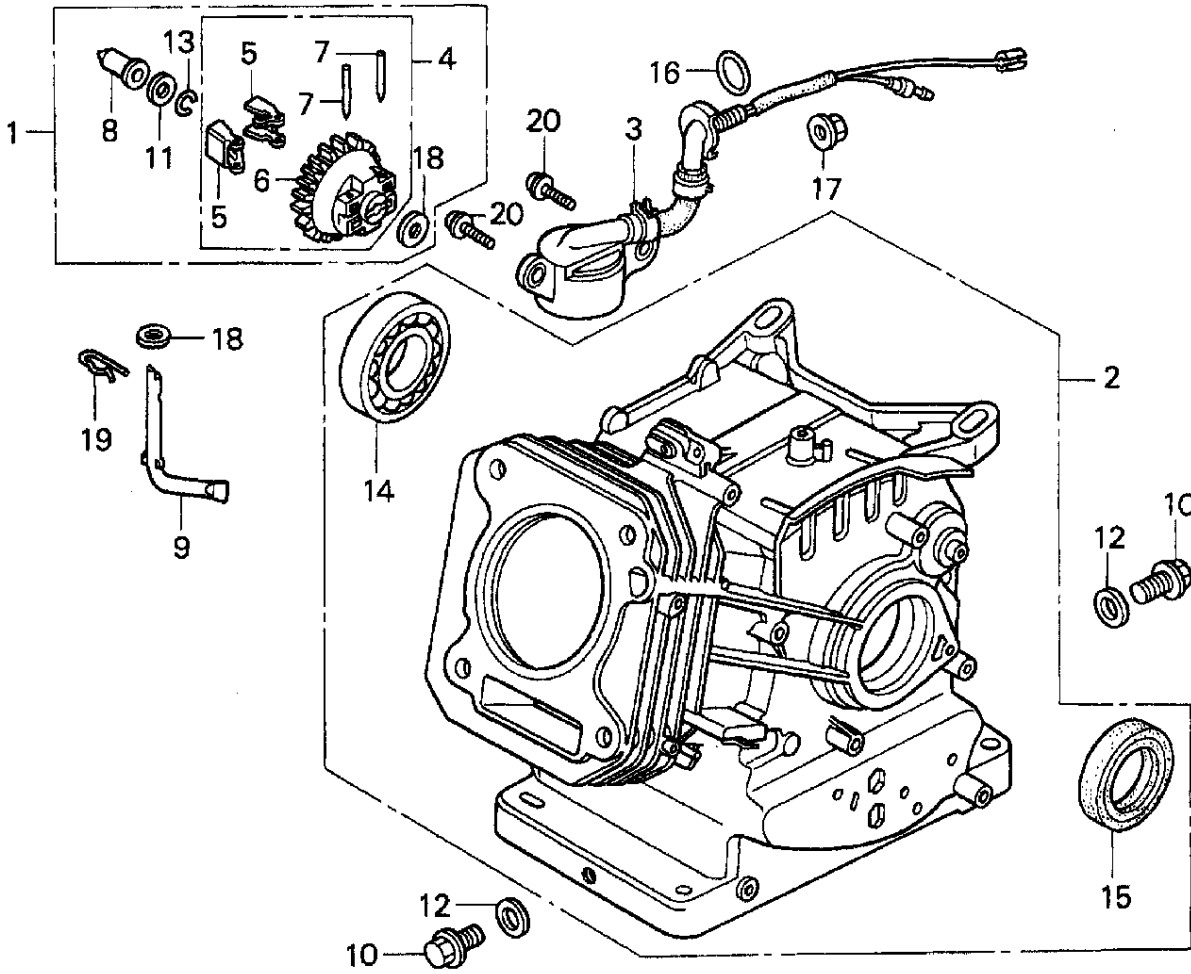

FR.

Ref #	Part Number	Qty	Description
2	12000-ZH7-405	1	CYLINDER ASSY. (810) Use up to Engine SN 3841370. (Honda Code 6363659).
	GX120K1 QX2 ENGINE, JPN, VIN# GC01-200001 Page 14 of 34		
2	12000-ZH7-810	1	CYLINDER ASSY. (811) (OIL ALERT) Use from Engine SN 3841371. (Honda Code 6813315).
2	12000-ZH7-810	1	CYLINDER ASSY. (OIL ALERT) (Honda Code 4744033).
3	15510-ZE1-013	1	SWITCH ASSY., OIL LEVEL Use up to Engine SN 2867760. (Honda Code 4192936).
3	15510-ZE1-023	1	SWITCH ASSY., OIL LEVEL Use from Engine SN 2867761 to 3327460. (Honda Code 5262605).
3	15510-ZE1-023	1	SWITCH ASSY., OIL LEVEL Use up to Engine SN 2867760. (Honda Code 5262605).
3	15510-ZE1-033	1	SWITCH ASSY., OIL LEVEL Use from Engine SN 2867761. (Honda Code 5962063).
3	15510-ZE1-033	1	SWITCH ASSY., OIL LEVEL Use up to Engine SN 2867760. (Honda Code 5962063).
4	16510-ZE1-000	1	GOVERNOR ASSY. (Honda Code 2414225).
5	16511-ZE1-000	2	WEIGHT, GOVERNOR (Honda Code 1427228).
6	16512-ZE1-000	1	HOLDER, GOVERNOR WEIGHT (Honda Code 1427236).
7	16513-ZE1-000	2	PIN, GOVERNOR WEIGHT (Honda Code 1427244).
8	16531-ZE1-000	1	SLIDER, GOVERNOR (Honda Code 1427251).
9	16541-ZE1-000	1	SHAFT, GOVERNOR ARM (Honda Code 1427277).
10	90131-ZE1-000	2	BOLT, DRAIN PLUG (Honda Code 1431246).
11	90451-ZE1-000	1	WASHER, THRUST (6MM) (Honda Code 2413862).
12	90601-ZE1-000	2	WASHER, DRAIN PLUG (10.2MM) (Honda Code 1436583).
13	90602-ZE1-000	1	CLIP, GOVERNOR HOLDER (Honda Code 2456697).
14	91001-878-003	1	BEARING, RADIAL BALL (62/22) (Honda Code 0442061).
15	91202-ZE6-003	1	OIL SEAL (22X35X6) (Honda Code 3270246).
16	91353-671-003	1	O-RING (13.5X1.5) (ARAI) (Honda Code 0949883).
17	94050-10000	1	NUT, FLANGE (10MM) (Honda Code 0483867).
18	94101-06800	2	WASHER, PLAIN (6MM) (Honda Code 0345900).
19	94251-08000	1	PIN, LOCK (8MM) (Honda Code 0115527).
20	95701-06012-00	2	BOLT, FLANGE (6X12) (Honda Code 2105799).