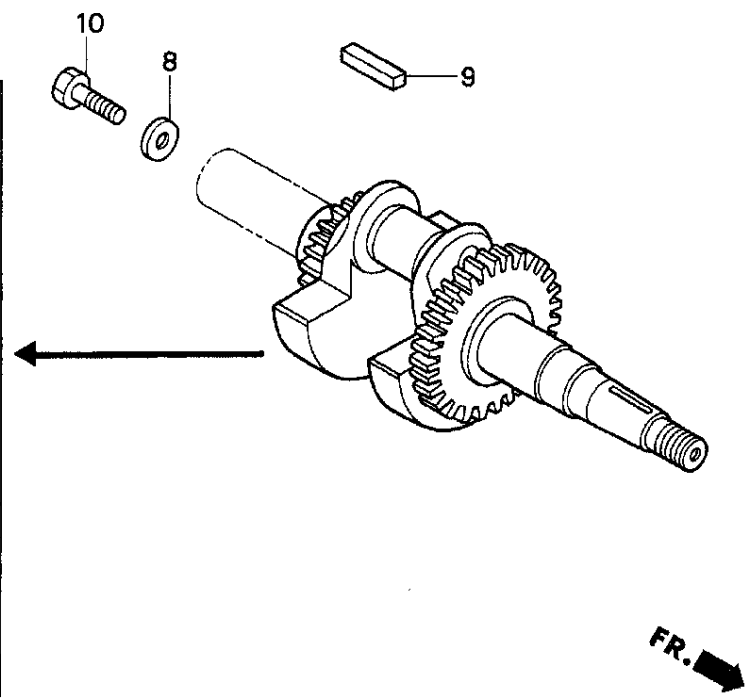

Ref #	Part Number	Qty	Description
1	11300-ZE0-640	1	COVER ASSY., CRANKCASE (U-TYPE) (Honda Code 1441138)
	GX120K1 QX2 ENGINE, JPN, VIN# GC01-200001 Page 10 of 34		
2	11300-ZE0-640	1	CRANKCASE COVER
3	15600-ZE1-003	1	GASKET, CASE COVER (Honda Code 3693488).
4	15600-ZG4-003	1	CAP ASSY., OIL FILLER (Honda Code 4500146).
		1	CAP ASSY., OIL FILLER Use from Engine SN 2354520. (Honda Code 4497921).
5	15620-ZG4-910	1	CAP, OIL FILLER Use up to Engine SN 2354519. (Honda Code 3678596).
6	15621-896-010	1	GASKET, OIL FILLER CAP Use up to Engine SN 2354519. (Honda Code 1033042).
7	15625-ZE1-000	1	GASKET, OIL FILLER CAP Use up to Engine SN 2354519. (Honda Code 1427079).
7	15625-ZE1-003	1	GASKET, OIL FILLER CAP (Honda Code 4497947).
8	15625-ZE1-003	1	GASKET, OIL FILLER CAP Use from Engine SN 2354520. (Honda Code 4497947).
9	90015-883-000	7	BOLT, FLANGE (6X28) (Honda Code 0636852).
10	91001-878-003	1	BEARING, RADIAL BALL (62/22) (Honda Code 0442061).
11	91203-ZE0-003	1	OIL SEAL (22X41X6) (Honda Code 1431352).
12	94301-08140	2	PIN A, DOWEL (8X14) (Honda Code 0069310).