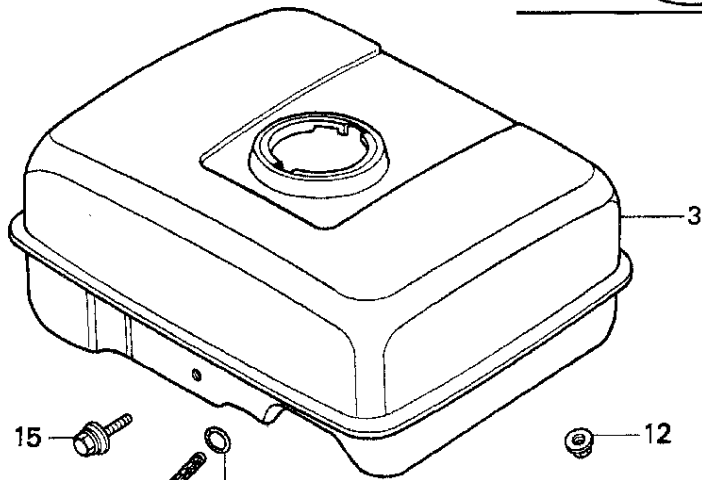

FR. →

Ref #	Part Number	Qty	Description
1	16854-ZH8-000	1	RUBBER, SUPPORTER (107MM) (Honda Code 3683646)
	GX120K1 QXS2 ENGINE, JPN, VIN# GC01-2000001		Page 22 of 34
2	16985-ZE0-000	1	JOINT, FUEL TANK (Honda Code 1427459).
3	17510-ZE0-020ZA	1	TANK, FUEL *NH31* (MCKINLEY WHITE) (Honda Code 3695236).
3	17510-ZE0-020ZD	1	TANK, FUEL *NH1* (BLACK) (Honda Code 4192977).
4	17620-ZE2-W00	1	CAP, FUEL FILLER Use up to Engine SN 2421922. (Honda Code 3682028).
5	17620-ZH7-023	1	CAP, FUEL FILLER Use from Engine SN 2421923. (Honda Code 5344817).
6	17631-ZH7-003	1	GASKET, FUEL FILLER CAP Use from Engine SN 2421923. (Honda Code 4608725).
6	17631-329-003	1	GASKET, FUEL FILLER CAP Use up to Engine SN 2421922. (Honda Code 2820587).
11	91353-671-003	1	O-RING (13.5X1.5) (ARAI) (Honda Code 0949883).
12	94050-06000	2	NUT, FLANGE (6MM) (Honda Code 0471623).
13	95001-45003-60M	1	BULK HOSE, FUEL (4.5X3000) (4.5X140) (Honda Code 5137104).
14	95002-02080	2	CLIP, TUBE (B8) (Honda Code 0250647).
15	90004-ZH7-003	1	BOLT, FLANGE (6X29) Use from Engine SN 3890883. (Honda Code 6779540).
15	95701-06025-00	1	BOLT, FLANGE (6X25) Use up to Engine SN 3890882. (Honda Code 2105831).