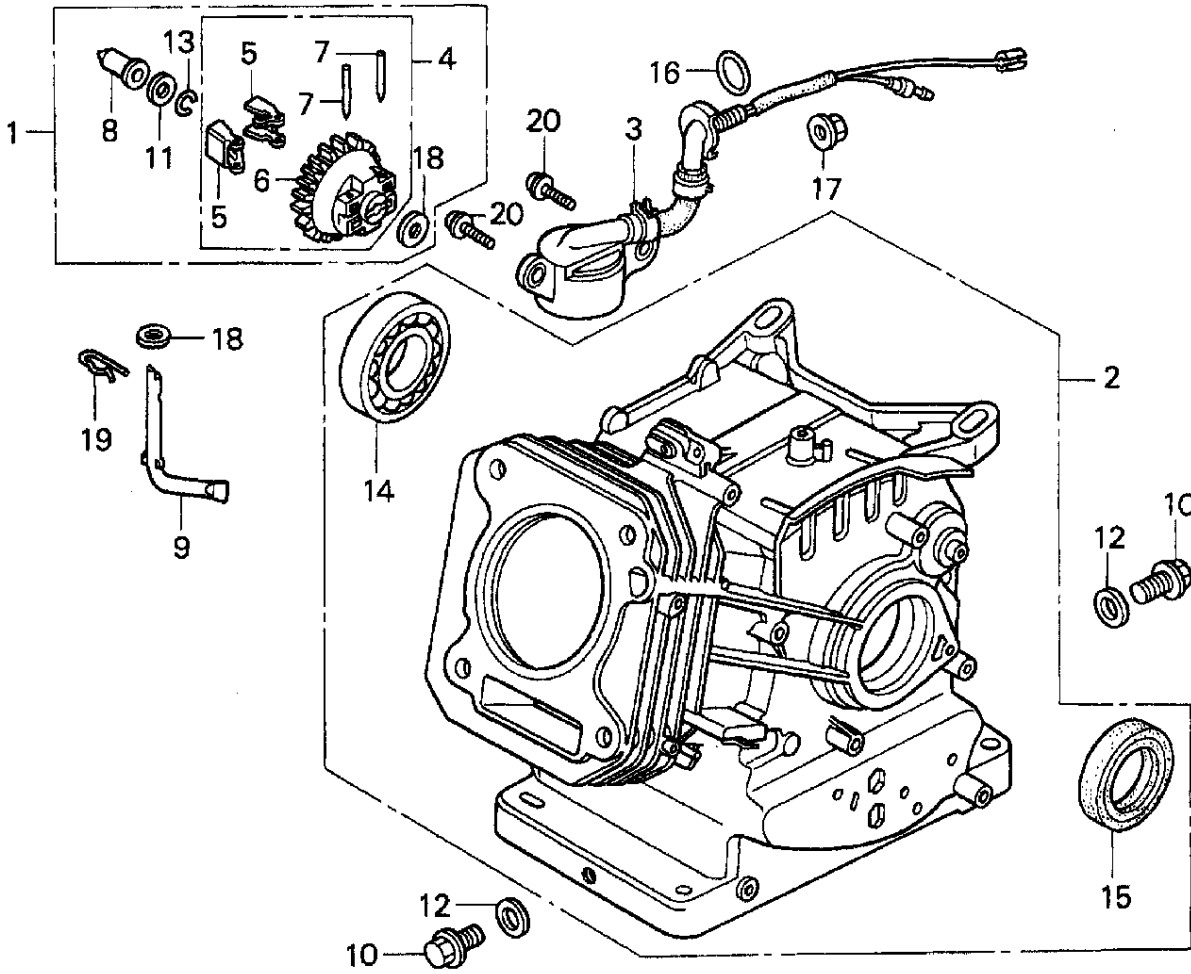

FR.

Ref #	Part Number	Qty	Description
2	12000-ZH7-405	1	CYLINDER ASSY. (810) Use up to Engine SN 3841370. (Honda Code 6363659).
	GX120K1 QXS2 ENGINE, JPN, VIN# GC01-2000001 Page 14 of 34		
2	12000-ZH7-415	1	CYLINDER BARREL
	12000-ZH7-415	1	CYLINDER ASSY. (811) (OIL ALERT) Use from Engine SN 3841371. (Honda Code 6813315).
2	12000-ZH7-810	1	CYLINDER ASSY. (OIL ALERT) (Honda Code 4744033).
3	15510-ZE1-013	1	SWITCH ASSY., OIL LEVEL Use up to Engine SN 2867760. (Honda Code 4192936).
3	15510-ZE1-023	1	SWITCH ASSY., OIL LEVEL Use from Engine SN 2867761 to 3327460. (Honda Code 5262605).
3	15510-ZE1-023	1	SWITCH ASSY., OIL LEVEL Use up to Engine SN 2867760. (Honda Code 5262605).
3	15510-ZE1-033	1	SWITCH ASSY., OIL LEVEL Use from Engine SN 2867761. (Honda Code 5962063).
3	15510-ZE1-033	1	SWITCH ASSY., OIL LEVEL Use up to Engine SN 2867760. (Honda Code 5962063).
4	16510-ZE1-000	1	GOVERNOR ASSY. (Honda Code 2414225).
5	16511-ZE1-000	2	WEIGHT, GOVERNOR (Honda Code 1427228).
6	16512-ZE1-000	1	HOLDER, GOVERNOR WEIGHT (Honda Code 1427236).
7	16513-ZE1-000	2	PIN, GOVERNOR WEIGHT (Honda Code 1427244).
8	16531-ZE1-000	1	SLIDER, GOVERNOR (Honda Code 1427251).
9	16541-ZE1-000	1	SHAFT, GOVERNOR ARM (Honda Code 1427277).
10	90131-ZE1-000	2	BOLT, DRAIN PLUG (Honda Code 1431246).
11	90451-ZE1-000	1	WASHER, THRUST (6MM) (Honda Code 2413862).
12	90601-ZE1-000	2	WASHER, DRAIN PLUG (10.2MM) (Honda Code 1436583).
13	90602-ZE1-000	1	CLIP, GOVERNOR HOLDER (Honda Code 2456697).
14	91001-878-003	1	BEARING, RADIAL BALL (62/22) (Honda Code 0442061).
15	91202-ZE6-003	1	OIL SEAL (22X35X6) (Honda Code 3270246).
16	91353-671-003	1	O-RING (13.5X1.5) (ARAI) (Honda Code 0949883).
17	94050-10000	1	NUT, FLANGE (10MM) (Honda Code 0483867).
18	94101-06800	2	WASHER, PLAIN (6MM) (Honda Code 0345900).
19	94251-08000	1	PIN, LOCK (8MM) (Honda Code 0115527).
20	95701-06012-00	2	BOLT, FLANGE (6X12) (Honda Code 2105799).