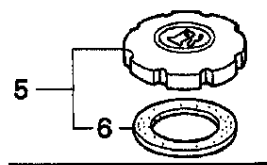

FR. →

Ref #	Part Number	Qty	Description
1	16854-ZH8-000	1	RUBBER, SUPPORTER (107MM) (Honda Code 3683646)
	GX120K1 QXS2 ENGINE, JPN, VIN# GC01-2000001		Page 22 of 34
2	16985-ZE0-000	1	JOINT, FUEL TANK (Honda Code 1427459).
3	17510-ZE0-020ZA	1	TANK, FUEL *NH31* (MCKINLEY WHITE) (Honda Code 3695236).
3	17510-ZE0-020ZD	1	TANK, FUEL *NH1* (BLACK) (Honda Code 4192977).
4	17620-ZE2-W00	1	CAP, FUEL FILLER Use up to Engine SN 2421922. (Honda Code 3682028).
5	17620-ZH7-023	1	CAP, FUEL FILLER Use from Engine SN 2421923. (Honda Code 5344817).
6	17631-ZH7-003	1	GASKET, FUEL FILLER CAP Use from Engine SN 2421923. (Honda Code 4608725).
6	17631-329-003	1	GASKET, FUEL FILLER CAP Use up to Engine SN 2421922. (Honda Code 2820587).
11	91353-671-003	1	O-RING (13.5X1.5) (ARAI) (Honda Code 0949883).
12	94050-06000	2	NUT, FLANGE (6MM) (Honda Code 0471623).
13	95001-45003-60M	1	BULK HOSE, FUEL (4.5X3000) (4.5X140) (Honda Code 5137104).
14	95002-02080	2	CLIP, TUBE (B8) (Honda Code 0250647).
15	90004-ZH7-003	1	BOLT, FLANGE (6X29) Use from Engine SN 3890883. (Honda Code 6779540).
15	95701-06025-00	1	BOLT, FLANGE (6X25) Use up to Engine SN 3890882. (Honda Code 2105831).