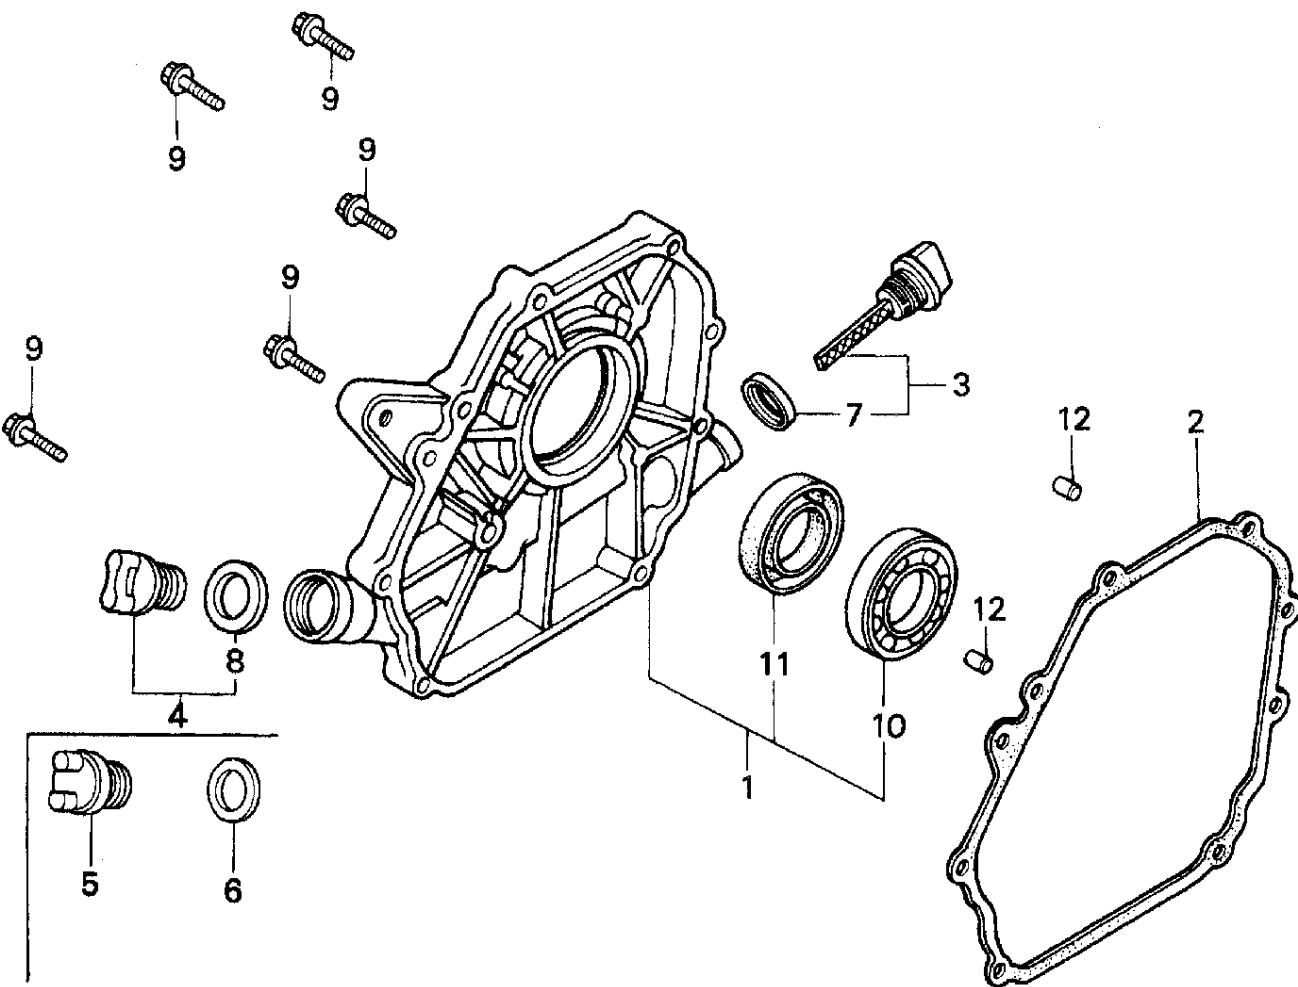

FR.

Ref #	Part Number	Qty	Description
1	11300-ZE0-640	1	COVER ASSY., CRANKCASE (U-TYPE) (Honda Code 1441138)
			GX120K1 QXS2 ENGINE, JPN, VIN# GC01-2000001 Page 10 of 34
2	11300-ZE0-640	1	CRANKCASE COVER
3	15600-ZE1-003	1	GASKET, CASE COVER (Honda Code 3693488).
4	15600-ZG4-003	1	CAP ASSY., OIL FILLER (Honda Code 4500146).
			CAP ASSY., OIL FILLER Use from Engine SN 2354520. (Honda Code 4497921).
5	15620-ZG4-910	1	CAP, OIL FILLER Use up to Engine SN 2354519. (Honda Code 3678596).
6	15621-896-010	1	GASKET, OIL FILLER CAP Use up to Engine SN 2354519. (Honda Code 1033042).
7	15625-ZE1-000	1	GASKET, OIL FILLER CAP Use up to Engine SN 2354519. (Honda Code 1427079).
7	15625-ZE1-003	1	GASKET, OIL FILLER CAP (Honda Code 4497947).
8	15625-ZE1-003	1	GASKET, OIL FILLER CAP Use from Engine SN 2354520. (Honda Code 4497947).
9	90015-883-000	7	BOLT, FLANGE (6X28) (Honda Code 0636852).
10	91001-878-003	1	BEARING, RADIAL BALL (62/22) (Honda Code 0442061).
11	91203-ZE0-003	1	OIL SEAL (22X41X6) (Honda Code 1431352).
12	94301-08140	2	PIN A, DOWEL (8X14) (Honda Code 0069310).