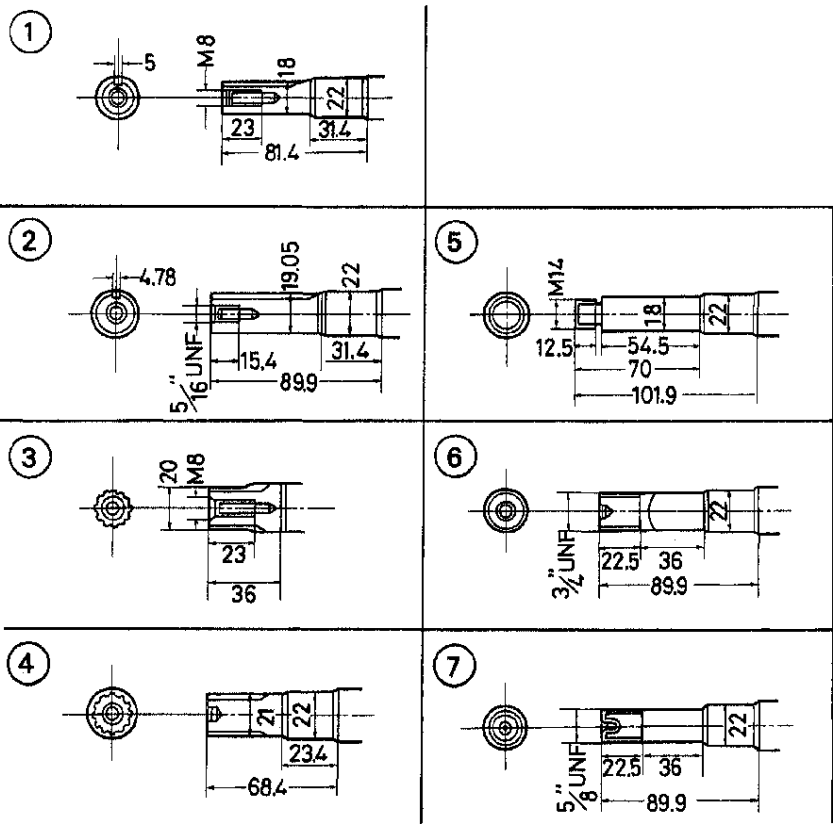

Ref #	Part Number	Qty	Description
1	11300-ZE0-640	1	COVER ASSY., CRANKCASE (U-TYPE) (Honda Code 1441138)
			GX120K1 QXS2 ENGINE, JPN, VIN# GC01-2000001 Page 10 of 34
2	11300-ZE0-640	1	CRANKCASE COVER
3	15600-ZE1-003	1	GASKET, CASE COVER (Honda Code 3693488).
4	15600-ZG4-003	1	CAP ASSY., OIL FILLER (Honda Code 4500146).
			CAP ASSY., OIL FILLER Use from Engine SN 2354520. (Honda Code 4497921).
5	15620-ZG4-910	1	CAP, OIL FILLER Use up to Engine SN 2354519. (Honda Code 3678596).
6	15621-896-010	1	GASKET, OIL FILLER CAP Use up to Engine SN 2354519. (Honda Code 1033042).
7	15625-ZE1-000	1	GASKET, OIL FILLER CAP Use up to Engine SN 2354519. (Honda Code 1427079).
7	15625-ZE1-003	1	GASKET, OIL FILLER CAP (Honda Code 4497947).
8	15625-ZE1-003	1	GASKET, OIL FILLER CAP Use from Engine SN 2354520. (Honda Code 4497947).
9	90015-883-000	7	BOLT, FLANGE (6X28) (Honda Code 0636852).
10	91001-878-003	1	BEARING, RADIAL BALL (62/22) (Honda Code 0442061).
11	91203-ZE0-003	1	OIL SEAL (22X41X6) (Honda Code 1431352).
12	94301-08140	2	PIN A, DOWEL (8X14) (Honda Code 0069310).