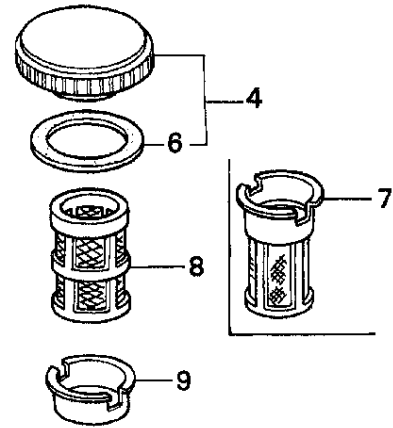

FR. 

Ref #	Part Number	Qty	Description
1	11347-371-300	1	GROMMET, ADJUSTING COVER (Honda Code 0403352)
			Page 18 of 34
2	19610-ZE0-000ZA	1	COVER, FAN *R8* (BRIGHT RED) (Honda Code 3438652).
2	19610-ZE0-000ZE	1	COVER, FAN *NH1* (BLACK) (Honda Code 4193017).
3	19611-ZH7-820	1	PLATE, SIDE (ALERT & LAMP) Use from Engine SN 3257377. (Honda Code 6014732).
3	19612-ZH7-820	1	PLATE, SIDE (LAMP) Use from Engine SN 3084883 to 3182937. (Honda Code 5381561).
3	19612-ZH7-821	1	PLATE, SIDE Use from Engine SN 3182938 to 3257376. (Honda Code 5723614).
3	19612-ZH7-830	1	PLATE, SIDE (ALERT & LAMP) Use up to Engine SN 3084882. (Honda Code 3695657).
4	19613-ZE1-010	1	CLAMP, CORD Use up to Engine SN 2867760. (Honda Code 5891544).
4	90601-ZH7-013	1	CLIP, HARNESS Use from Engine SN 2867761. (Honda Code 5263934).
5	19630-ZH7-000	1	SHROUD (Honda Code 3695665).
6	32197-ZH8-003	1	SUB-HARNESS (Honda Code 4193082).
7	36100-ZE1-015	1	SWITCH ASSY., ENGINE STOP Use up to Engine SN 2867760. (Honda Code 2787869).
7	36100-ZH7-003	1	SWITCH ASSY., ENGINE STOP Use from Engine SN 2867761. (Honda Code 5266184).
8	36101-ZE1-010	1	WIRE, STOP SWITCH (370MM) (Honda Code 3684032).
9	90013-883-000	6	BOLT, FLANGE (6X12) (CT200) (Honda Code 0636845).
10	90022-888-010	1	BOLT, FLANGE (6X20) (CT200) (Honda Code 0671552).
11	34150-ZH7-003	1	ALERT UNIT, OIL Use from Engine SN 3259269. (Honda Code 5858444).
13	95701-06008-00	1	BOLT, FLANGE (6X8) Use from Engine SN 3259269. (Honda Code 2581353).

Ref #	Part Number	Qty	Description
1	13331-357-000	1	KEY, SPECIAL WOODRUFF (25X18) (Honda Code 0348433)
	GX120K1 QXS2 ENGINE, JPN, VIN# GC01-2000001		Page 20 of 34
2	19541-ZH5-000	1	FAN, COOLING (Honda Code 1428044).
4	28451-ZH8-003	1	PULLEY, STARTER (Honda Code 3683943).
6	31100-ZE0-811	1	FLYWHEEL (LAMP) (Honda Code 5309893).
7	90201-878-003	1	NUT, SPECIAL (14MM) (Honda Code 0442038).