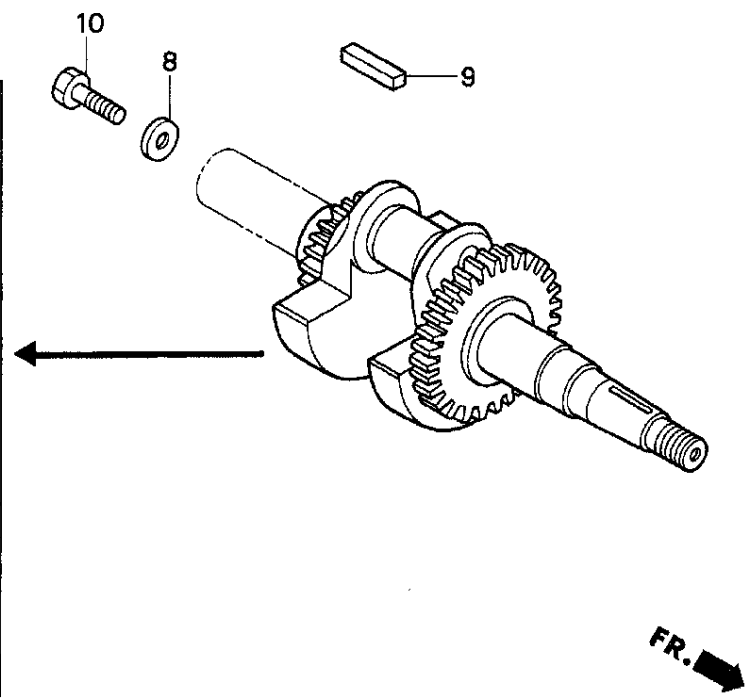

Ref #	Part Number	Qty	Description
1	11300-ZE0-640	1	COVER ASSY., CRANKCASE (U-TYPE) (Honda Code 1441138)
			GX120K1 QXS2 ENGINE, JPN, VIN# GC01-2000001 Page 10 of 34
2	11300-ZE0-640	1	CRANKCASE COVER
3	15600-ZE1-003	1	GASKET, CASE COVER (Honda Code 3693488).
4	15600-ZG4-003	1	CAP ASSY., OIL FILLER (Honda Code 4500146).
			CAP ASSY., OIL FILLER Use from Engine SN 2354520. (Honda Code 4497921).
5	15620-ZG4-910	1	CAP, OIL FILLER Use up to Engine SN 2354519. (Honda Code 3678596).
6	15621-896-010	1	GASKET, OIL FILLER CAP Use up to Engine SN 2354519. (Honda Code 1033042).
7	15625-ZE1-000	1	GASKET, OIL FILLER CAP Use up to Engine SN 2354519. (Honda Code 1427079).
7	15625-ZE1-003	1	GASKET, OIL FILLER CAP (Honda Code 4497947).
8	15625-ZE1-003	1	GASKET, OIL FILLER CAP Use from Engine SN 2354520. (Honda Code 4497947).
9	90015-883-000	7	BOLT, FLANGE (6X28) (Honda Code 0636852).
10	91001-878-003	1	BEARING, RADIAL BALL (62/22) (Honda Code 0442061).
11	91203-ZE0-003	1	OIL SEAL (22X41X6) (Honda Code 1431352).
12	94301-08140	2	PIN A, DOWEL (8X14) (Honda Code 0069310).