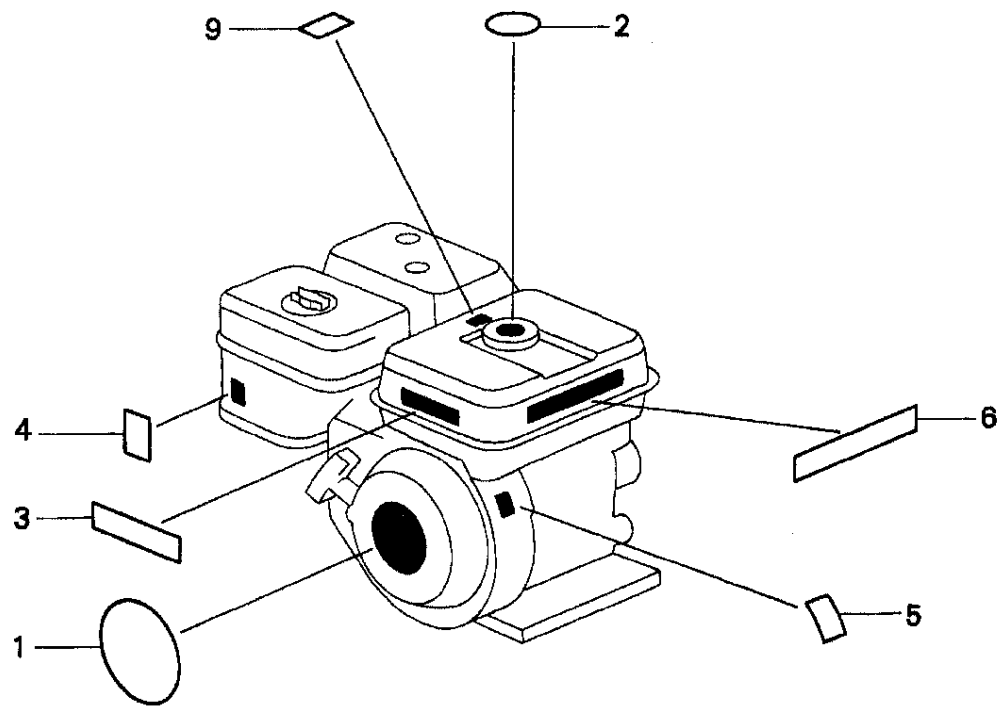

Ref #	Part Number	Qty	Description
1	87521-ZH7-010	1	EMBLEM (INTERNAL) Use up to Engine SN 3841370. (Honda Code 4194585).
GX120K1 QXS2 ENGINE, JPN, VIN# GC01-2000001 Page 28 of 34			
1	87521-ZH7-020	1	EMBLEM Use from Engine SN 3841371. (Honda Code 6815575).
2	87522-ZE1-810	1	MARK, CAUTION (EXTERNAL) Use up to Engine SN 2421922. (Honda Code 1431014).
3	87522-ZH9-000	1	LABEL, CAUTION (Honda Code 3684206).
4	87528-ZE1-810	1	MARK, CHOKE (Honda Code 1696715).
5	87530-ZH7-810	1	LABEL, SPECIFICATION (EXTERNAL) Use up to Engine SN 2299936. (Honda Code 3698800).
6	87532-ZB4-G60	1	MARK, OIL ALERT (GERMAN) Use from Engine SN 2311047. (Honda Code 4425443).
6	87532-ZB4-H50	1	MARK, OIL ALERT (FRENCH) Use from Engine SN 2311047. (Honda Code 4425450).
6	87532-ZH8-810	1	MARK, OIL ALERT (E) (Honda Code 4193355).
9	87586-ZH7-W00	1	LABEL, FUEL CAUTION Use up to Engine SN 2292416. (Honda Code 4212031).