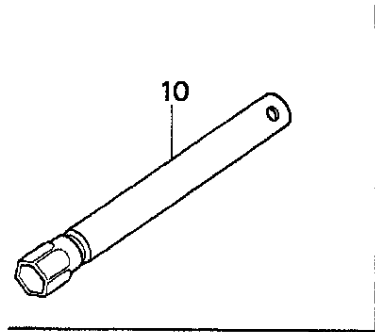

FR. →

Ref #	Part Number	Qty	Description
1	16854-ZH8-000	1	RUBBER, SUPPORTER (107MM) (Honda Code 3683646)
	GX120K1 QXS2 ENGINE, JPN, VIN# GC01-2000001		Page 22 of 34
2	16985-ZE0-000	1	JOINT, FUEL TANK (Honda Code 1427459).
3	17510-ZE0-020ZA	1	TANK, FUEL *NH31* (MCKINLEY WHITE) (Honda Code 3695236).
3	17510-ZE0-020ZD	1	TANK, FUEL *NH1* (BLACK) (Honda Code 4192977).
4	17620-ZE2-W00	1	CAP, FUEL FILLER Use up to Engine SN 2421922. (Honda Code 3682028).
5	17620-ZH7-023	1	CAP, FUEL FILLER Use from Engine SN 2421923. (Honda Code 5344817).
6	17631-ZH7-003	1	GASKET, FUEL FILLER CAP Use from Engine SN 2421923. (Honda Code 4608725).
6	17631-329-003	1	GASKET, FUEL FILLER CAP Use up to Engine SN 2421922. (Honda Code 2820587).
11	91353-671-003	1	O-RING (13.5X1.5) (ARAI) (Honda Code 0949883).
12	94050-06000	2	NUT, FLANGE (6MM) (Honda Code 0471623).
13	95001-45003-60M	1	BULK HOSE, FUEL (4.5X3000) (4.5X140) (Honda Code 5137104).
14	95002-02080	2	CLIP, TUBE (B8) (Honda Code 0250647).
15	90004-ZH7-003	1	BOLT, FLANGE (6X29) Use from Engine SN 3890883. (Honda Code 6779540).
15	95701-06025-00	1	BOLT, FLANGE (6X25) Use up to Engine SN 3890882. (Honda Code 2105831).