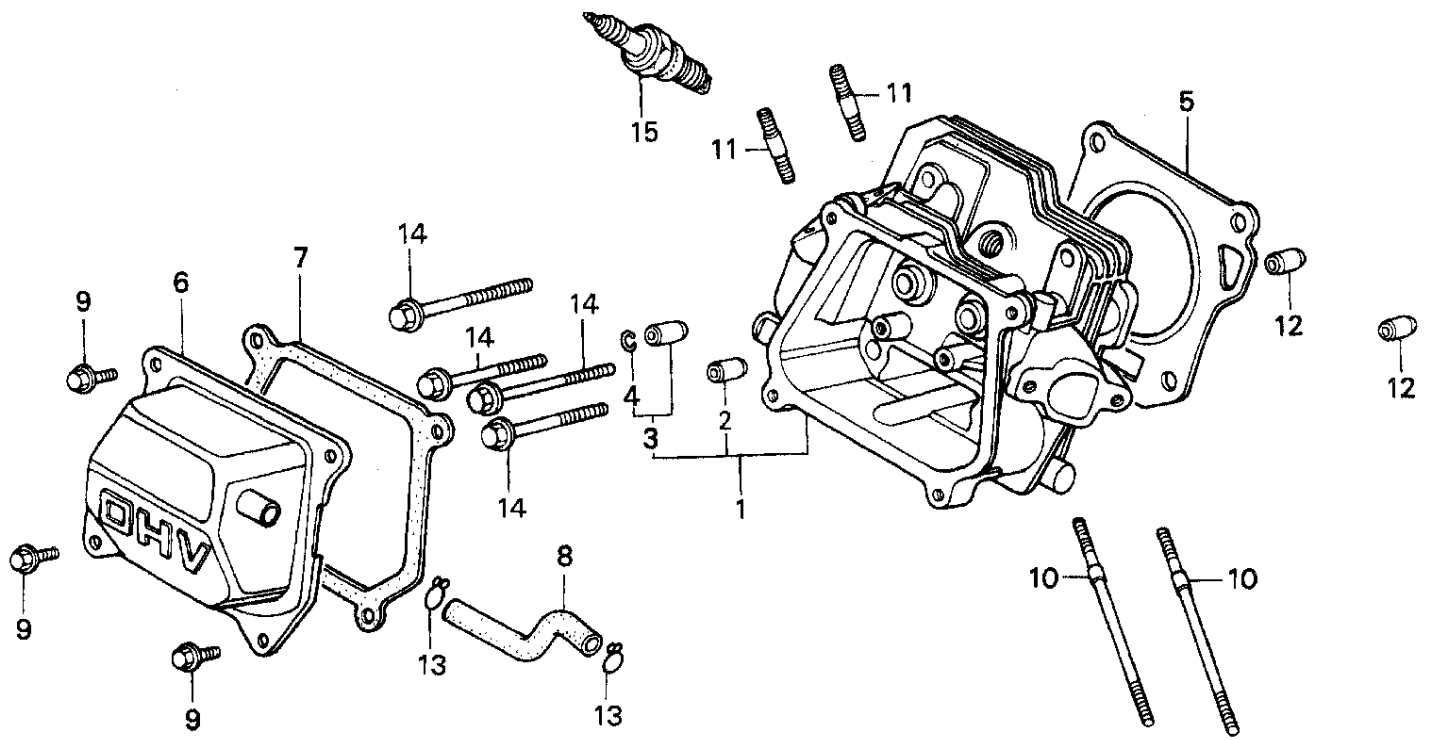

FR. →

Ref #	Part Number	Qty	Description
1	12210-ZH7-000	1	CYLINDER HEAD (Honda Code 4505657).
2	12204-ZE1-306 GASKET, CYLINDER HEAD	1	GUIDE, VALVE (OS) (Optional). (Honda Code 4165874). 6X12 BKT QXS2 ENGINE, JPN, VIN# GC01-2000001 Page 16 of 34
3	12205-ZE1-315	1	GUIDE, EX. VALVE (OS) (Optional). (Honda Code 1899848).
4	12216-ZE5-300	1	CLIP, VALVE GUIDE (Honda Code 2399780).
5	12251-ZH7-800	1	GASKET, CYLINDER HEAD (Honda Code 3693637).
6	12310-ZE1-000	1	COVER, HEAD (Honda Code 1426519).
6	12310-ZE1-010	1	COVER, HEAD (Honda Code 4725248).
7	12391-ZE1-000	1	GASKET, CYLINDER HEAD COVER (Honda Code 1426527).
8	15721-ZH8-000	1	TUBE, BREATHER (Honda Code 3683497).
9	90013-883-000	4	BOLT, FLANGE (6X12) (CT200) Use from Engine SN 2299857. (Honda Code 0636845).
9	90016-ZE1-000	4	BOLT, FLANGE (6X13) Use up to Engine SN 2299856. (Honda Code 1541002).
10	90043-ZE1-010	2	BOLT, STUD (6X109) Use up to Engine SN 2402519. (Honda Code 1904077).
10	90043-ZE1-020	2	BOLT, STUD (6X109) (Honda Code 4588323).
11	90047-ZE1-000	2	BOLT, STUD (8X32) (Honda Code 1431097).
12	94301-10160	2	PIN A, DOWEL (10X16) (Honda Code 0058206).
14	95723-08055-00	4	BOLT, FLANGE (8X55) (Honda Code 1436609).
15	98079-55846	1	SPARK PLUG (BPR5ES) (NGK) (Optional). (Honda Code 1672443).
15	98079-55855	1	SPARK PLUG (W16EPR-U) (DENSO) (Optional). (Honda Code 1672450).
15	98079-56846	1	SPARK PLUG (BPR6ES) (NGK) (Honda Code 1441112).
15	98079-56855	1	SPARK PLUG (W20EPR-U) (DENSO) (Honda Code 1441120).