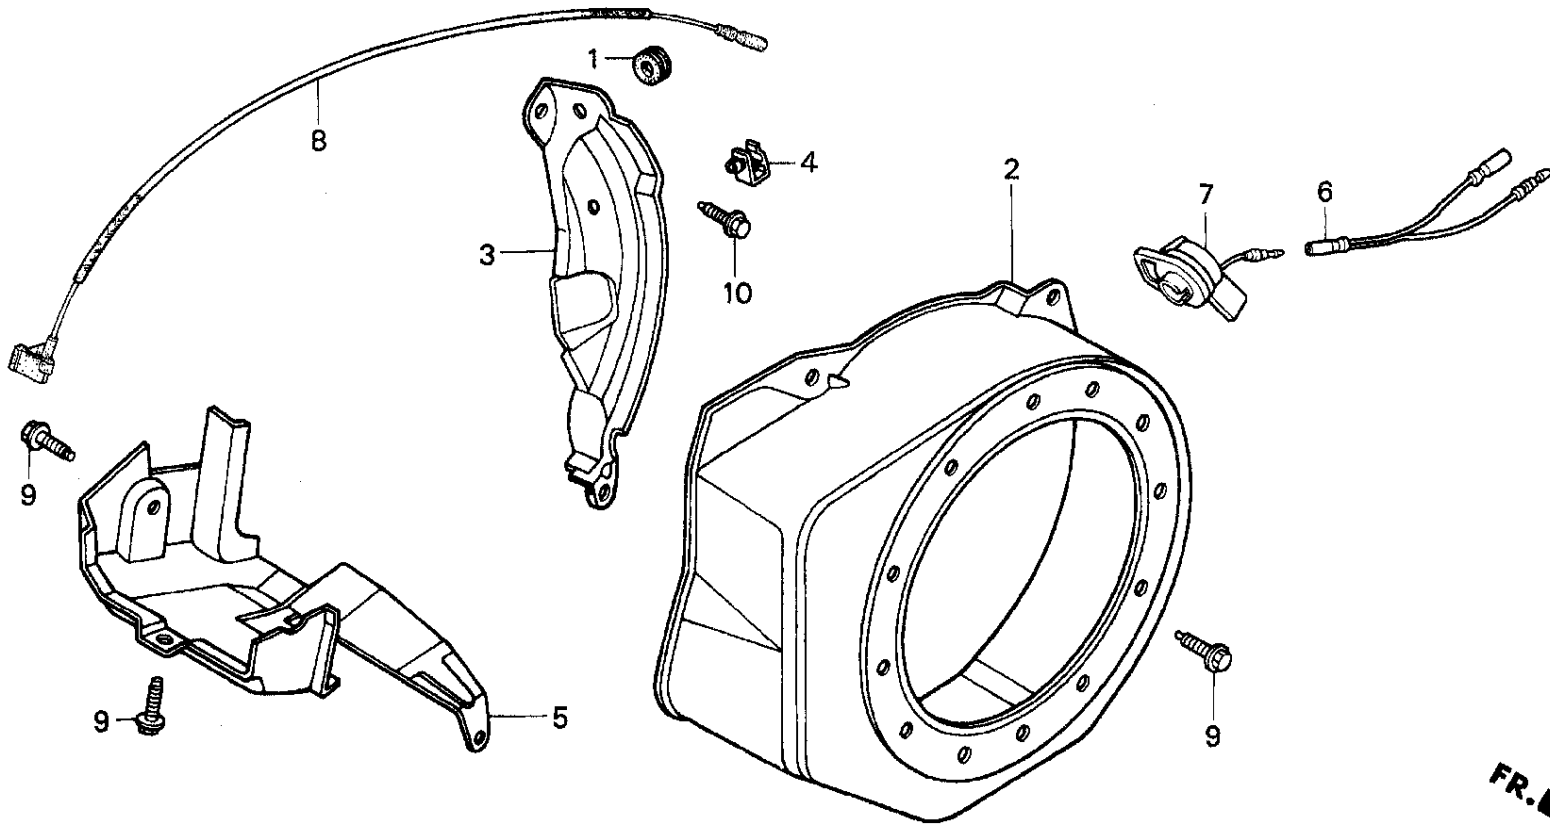

FR.

Ref #	Part Number	Qty	Description
1	11347-371-300	1	GROMMET, ADJUSTING COVER (Honda Code 0403352)
			Page 18 of 34
2	19610-ZE0-000ZA	1	COVER, FAN *R8* (BRIGHT RED) (Honda Code 3438652).
2	19610-ZE0-000ZE	1	COVER, FAN *NH1* (BLACK) (Honda Code 4193017).
3	19611-ZH7-820	1	PLATE, SIDE (ALERT & LAMP) Use from Engine SN 3257377. (Honda Code 6014732).
3	19612-ZH7-820	1	PLATE, SIDE (LAMP) Use from Engine SN 3084883 to 3182937. (Honda Code 5381561).
3	19612-ZH7-821	1	PLATE, SIDE Use from Engine SN 3182938 to 3257376. (Honda Code 5723614).
3	19612-ZH7-830	1	PLATE, SIDE (ALERT & LAMP) Use up to Engine SN 3084882. (Honda Code 3695657).
4	19613-ZE1-010	1	CLAMP, CORD Use up to Engine SN 2867760. (Honda Code 5891544).
4	90601-ZH7-013	1	CLIP, HARNESS Use from Engine SN 2867761. (Honda Code 5263934).
5	19630-ZH7-000	1	SHROUD (Honda Code 3695665).
6	32197-ZH8-003	1	SUB-HARNESS (Honda Code 4193082).
7	36100-ZE1-015	1	SWITCH ASSY., ENGINE STOP Use up to Engine SN 2867760. (Honda Code 2787869).
7	36100-ZH7-003	1	SWITCH ASSY., ENGINE STOP Use from Engine SN 2867761. (Honda Code 5266184).
8	36101-ZE1-010	1	WIRE, STOP SWITCH (370MM) (Honda Code 3684032).
9	90013-883-000	6	BOLT, FLANGE (6X12) (CT200) (Honda Code 0636845).
10	90022-888-010	1	BOLT, FLANGE (6X20) (CT200) (Honda Code 0671552).
11	34150-ZH7-003	1	ALERT UNIT, OIL Use from Engine SN 3259269. (Honda Code 5858444).
13	95701-06008-00	1	BOLT, FLANGE (6X8) Use from Engine SN 3259269. (Honda Code 2581353).