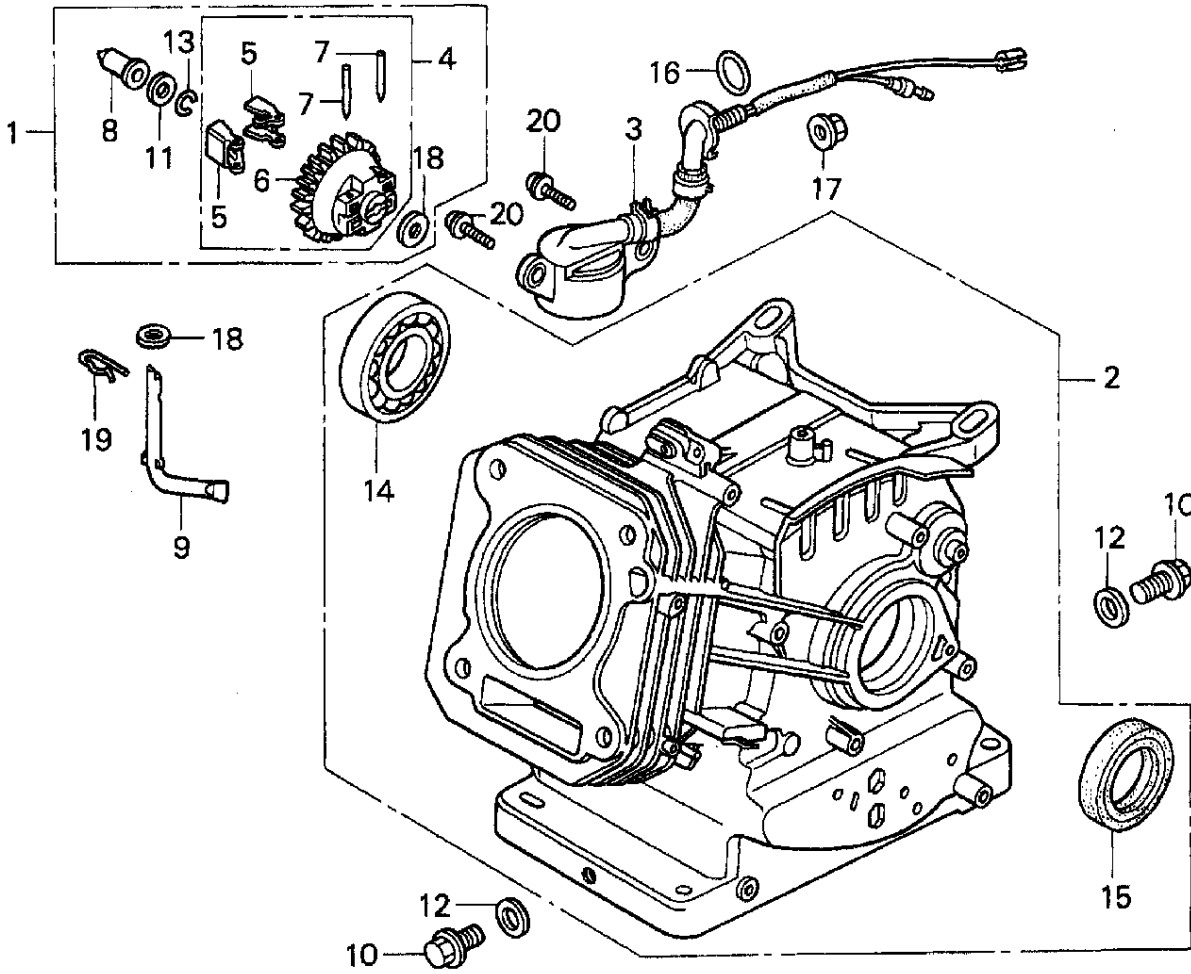

FR.

Ref #	Part Number	Qty	Description
2	12000-ZH7-405	1	CYLINDER ASSY. (810) Use up to Engine SN 2841370. (Honda Code 6363659).
	GX120K1 QXC9 ENGINE, JPN, VIN# GC01-2000001 Page 14 of 34		
2	12000-ZH7-415	1	CYLINDER BARREL (811) (OIL ALERT) Use from Engine SN 3841371. (Honda Code 6813315).
3	15510-ZE1-013	1	SWITCH ASSY., OIL LEVEL Use up to Engine SN 2867760. (Honda Code 4192936).
3	15510-ZE1-023	1	SWITCH ASSY., OIL LEVEL Use from Engine SN 2867761 to 3327460. (Honda Code 5262605).
3	15510-ZE1-023	1	SWITCH ASSY., OIL LEVEL Use up to Engine SN 2867760. (Honda Code 5262605).
3	15510-ZE1-033	1	SWITCH ASSY., OIL LEVEL Use from Engine SN 2867761. (Honda Code 5962063).
3	15510-ZE1-033	1	SWITCH ASSY., OIL LEVEL Use up to Engine SN 2867760. (Honda Code 5962063).
4	16510-ZE1-000	1	GOVERNOR ASSY. (Honda Code 2414225).
5	16511-ZE1-000	2	WEIGHT, GOVERNOR (Honda Code 1427228).
6	16512-ZE1-000	1	HOLDER, GOVERNOR WEIGHT (Honda Code 1427236).
7	16513-ZE1-000	2	PIN, GOVERNOR WEIGHT (Honda Code 1427244).
8	16531-ZE1-000	1	SLIDER, GOVERNOR (Honda Code 1427251).
9	16541-ZE1-000	1	SHAFT, GOVERNOR ARM (Honda Code 1427277).
10	90131-ZE1-000	2	BOLT, DRAIN PLUG (Honda Code 1431246).
11	90451-ZE1-000	1	WASHER, THRUST (6MM) (Honda Code 2413862).
12	90601-ZE1-000	2	WASHER, DRAIN PLUG (10.2MM) (Honda Code 1436583).
13	90602-ZE1-000	1	CLIP, GOVERNOR HOLDER (Honda Code 2456697).
14	91001-878-003	1	BEARING, RADIAL BALL (62/22) (Honda Code 0442061).
15	91202-ZE6-003	1	OIL SEAL (22X35X6) (Honda Code 3270246).
16	91353-671-003	1	O-RING (13.5X1.5) (ARAI) (Honda Code 0949883).
17	94050-10000	1	NUT, FLANGE (10MM) (Honda Code 0483867).
18	94101-06800	2	WASHER, PLAIN (6MM) (Honda Code 0345900).
19	94251-08000	1	PIN, LOCK (8MM) (Honda Code 0115527).
20	95701-06012-00	2	BOLT, FLANGE (6X12) (Honda Code 2105799).