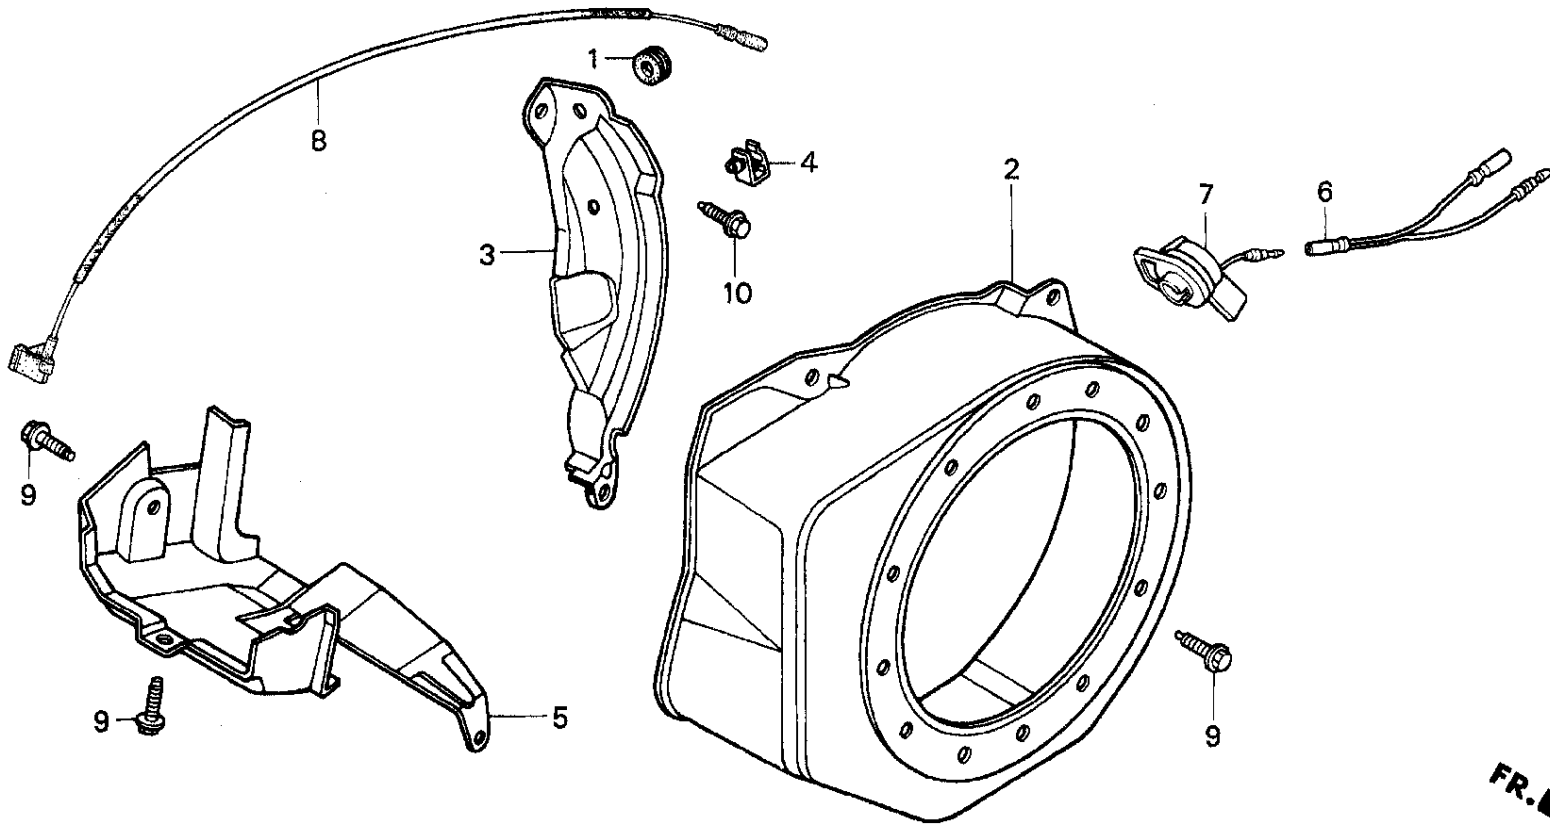

FR.

Ref #	Part Number	Qty	Description
1	11347-371-300	1	GROMMET, ADJUSTING COVER (Honda Code 0403352)
	GX120K1 QXC9 ENGINE, JPN, VIN# GC012000001		Page 18 of 34
2	19610-ZE0-000ZA	1	COVER, FAN *R8* (BRIGHT RED) (Honda Code 3438652).
2	19610-ZE0-000ZE	1	COVER, FAN *NH1* (BLACK) (Honda Code 4193017).
3	19611-ZH7-810	1	PLATE, SIDE (OIL ALERT) Use from Engine SN 3257377. (Honda Code 5823844).
3	19612-ZH7-810	1	PLATE, SIDE (OIL ALERT) Use up to Engine SN 3084882. (Honda Code 3695640).
3	19612-ZH7-811	1	PLATE, SIDE (OIL ALERT) Use from Engine SN 3084883 to 3182937. (Honda Code 5399456).
3	19612-ZH7-812	1	PLATE, SIDE Use from Engine SN 3182938 to 3257376. (Honda Code 5723606).
4	19613-ZE1-010	1	CLAMP, CORD Use up to Engine SN 2867760. (Honda Code 5891544).
4	90601-ZH7-013	1	CLIP, HARNESS Use from Engine SN 2867761. (Honda Code 5263934).
5	19630-ZH7-000	1	SHROUD (Honda Code 3695665).
6	32197-ZH8-003	1	SUB-HARNESS (Honda Code 4193082).
7	36100-ZE1-015	1	SWITCH ASSY., ENGINE STOP Use up to Engine SN 2867760. (Honda Code 2787869).
7	36100-ZH7-003	1	SWITCH ASSY., ENGINE STOP Use from Engine SN 2867761. (Honda Code 5266184).
8	36101-ZE1-010	1	WIRE, STOP SWITCH (370MM) (Honda Code 3684032).
9	90013-883-000	6	BOLT, FLANGE (6X12) (CT200) (Honda Code 0636845).
10	90022-888-010	1	BOLT, FLANGE (6X20) (CT200) (Honda Code 0671552).
11	34150-ZH7-003	1	ALERT UNIT, OIL Use from Engine SN 3259269. (Honda Code 5858444).
13	95701-06008-00	1	BOLT, FLANGE (6X8) Use from Engine SN 3259269. (Honda Code 2581353).