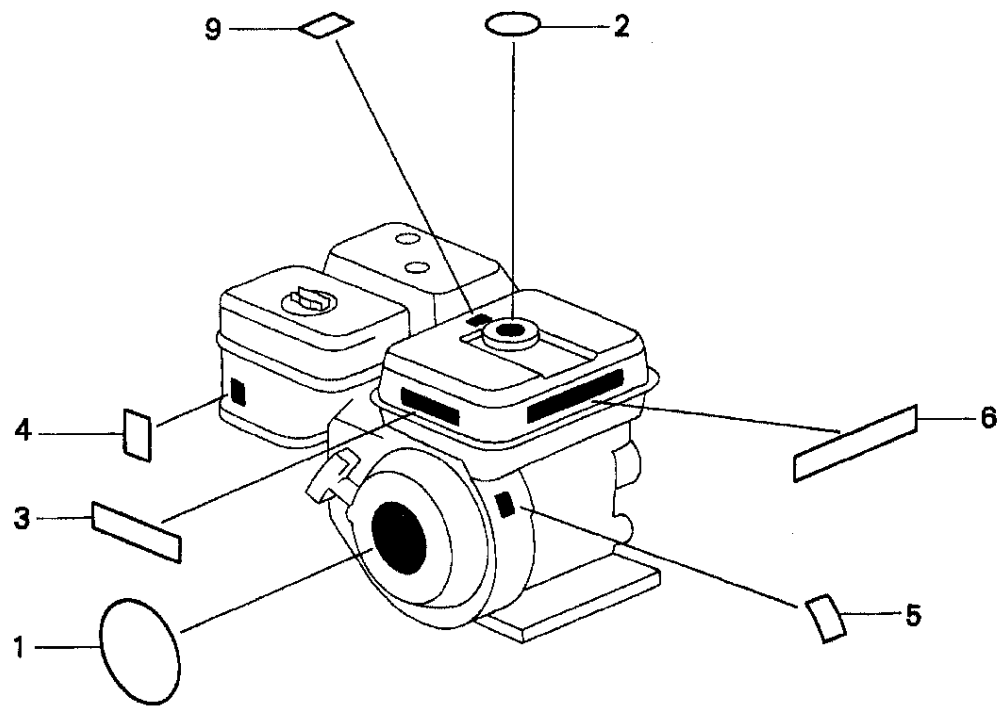

Ref #	Part Number	Qty	Description
1	87521-ZH7-010	1	EMBLEM (INTERNAL) Use up to Engine SN 3841370. (Honda Code 4194585).
	GX120K1 QXC9 ENGINE, JPN, VIN# GC01-200001 Page 28 of 34		
1	87521-ZH7-020	1	EMBLEM Use from Engine SN 3841371. (Honda Code 6815575).
3	87522-ZH9-000	1	LABEL, CAUTION (Honda Code 3684206).
4	87528-ZE1-810	1	MARK, CHOKE (Honda Code 1696715).
6	87532-ZB4-G60	1	MARK, OIL ALERT (GERMAN) (Honda Code 4425443).
6	87532-ZB4-H50	1	MARK, OIL ALERT (FRENCH) (Honda Code 4425450).
6	87532-ZH8-810	1	MARK, OIL ALERT (E) (Honda Code 4193355).
7	87534-ZE1-841	1	LABEL, AIR CLEANER CAUTION (Honda Code 2791044).
8	87535-ZE1-840	1	MARK, AIR CLEANER SALES POINT (Honda Code 2574382).