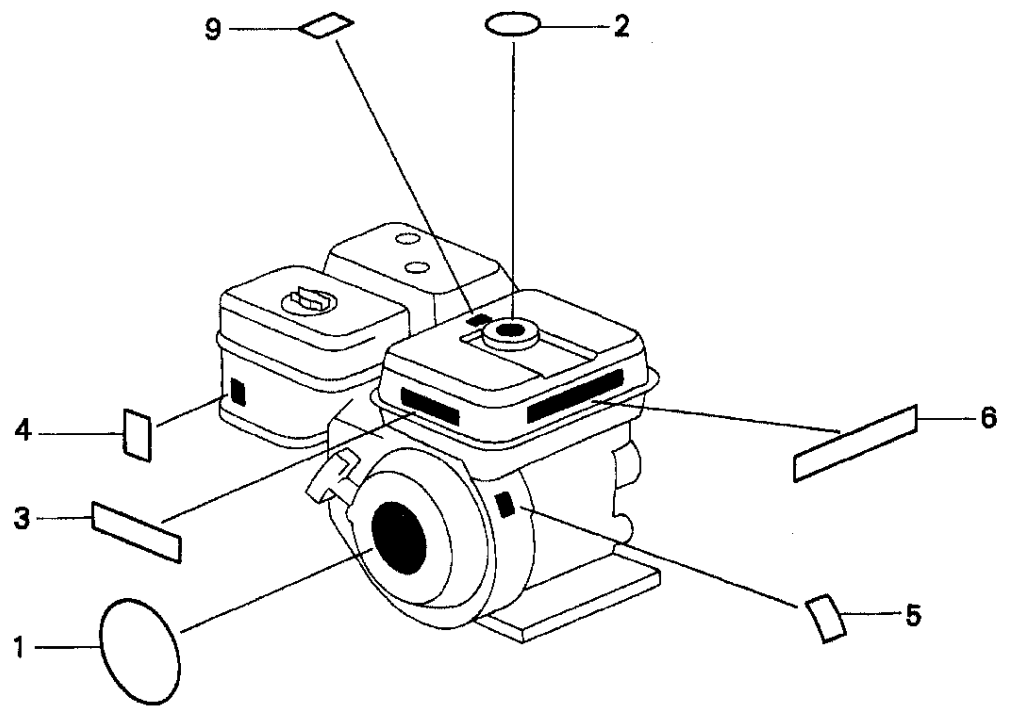

Ref #	Part Number	Qty	Description
1	87521-ZH7-010	1	EMBLEM (INTERNAL) Use up to Engine SN 3841370. (Honda Code 4194585).
	GX120K1 QA2 ENGINE, JPN, VIN# GC01-200001 Page 28 of 34		
1	87521-ZH7-020	1	EMBLEM Use from Engine SN 3841371. (Honda Code 6815575).
2	87522-ZE1-810	1	MARK, CAUTION (EXTERNAL) Use up to Engine SN 2421922. (Honda Code 1431014).
3	87522-ZH9-000	1	LABEL, CAUTION (Honda Code 3684206).
4	87528-ZE1-810	1	MARK, CHOKE (Honda Code 1696715).
5	87530-ZH7-810	1	LABEL, SPECIFICATION (EXTERNAL) Use up to Engine SN 2299936. (Honda Code 3698800).
9	87586-ZH7-W00	1	LABEL, FUEL CAUTION Use up to Engine SN 2292416. (Honda Code 4212031).