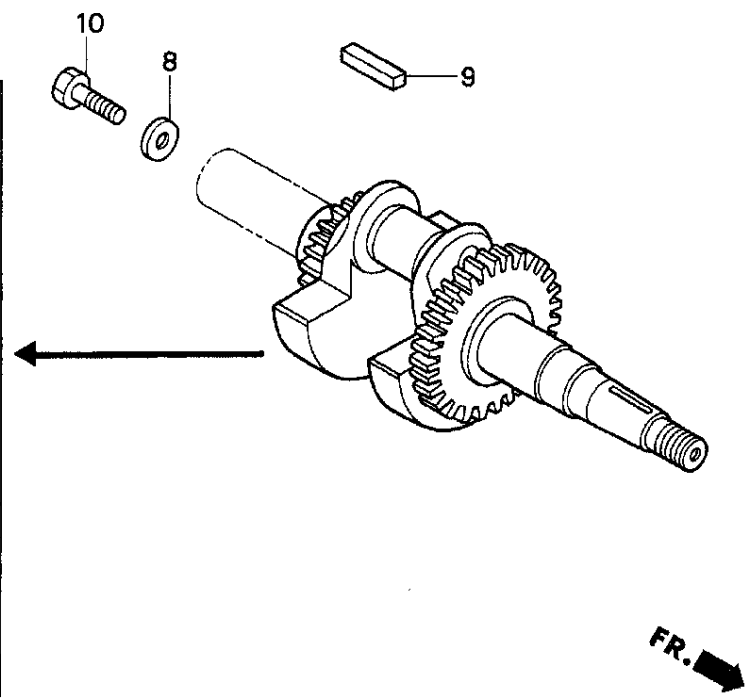

Ref #	Part Number	Qty	Description
1	11300-ZE0-640	1	COVER ASSY., CRANKCASE (U-TYPE) (Honda Code 1441138)
	GX120K1 QA2 ENGINE, JPN, VIN# GC01-2000001 Page 10 of 34		
2	11300-ZE0-640	1	CRANKCASE COVER
3	15600-ZE1-003	1	GASKET, CASE COVER (Honda Code 3693488).
4	15600-ZG4-003	1	CAP ASSY., OIL FILLER (Honda Code 4500146).
		1	CAP ASSY., OIL FILLER Use from Engine SN 2354520. (Honda Code 4497921).
5	15620-ZG4-910	1	CAP, OIL FILLER Use up to Engine SN 2354519. (Honda Code 3678596).
6	15621-896-010	1	GASKET, OIL FILLER CAP Use up to Engine SN 2354519. (Honda Code 1033042).
7	15625-ZE1-000	1	GASKET, OIL FILLER CAP Use up to Engine SN 2354519. (Honda Code 1427079).
7	15625-ZE1-003	1	GASKET, OIL FILLER CAP (Honda Code 4497947).
8	15625-ZE1-003	1	GASKET, OIL FILLER CAP Use from Engine SN 2354520. (Honda Code 4497947).
9	90015-883-000	7	BOLT, FLANGE (6X28) (Honda Code 0636852).
10	91001-878-003	1	BEARING, RADIAL BALL (62/22) (Honda Code 0442061).
11	91203-ZE0-003	1	OIL SEAL (22X41X6) (Honda Code 1431352).
12	94301-08140	2	PIN A, DOWEL (8X14) (Honda Code 0069310).