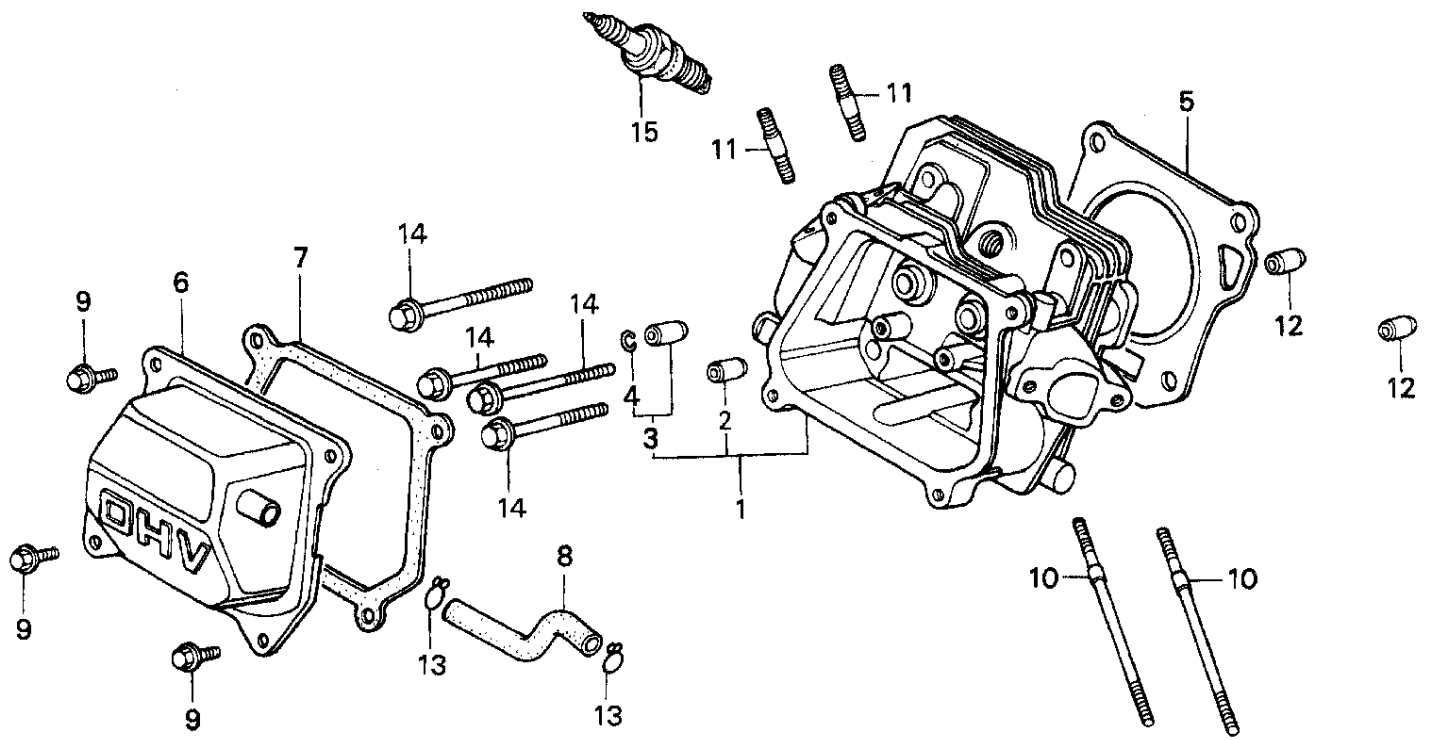

FR. →

Ref #	Part Number	Qty	Description
1	12210-ZH7-000	1	CYLINDER HEAD (Honda Code 4505657).
2	12204-ZE1-306 6X120KT Q2 ENGINE, JPN, VIN# SC01-200001 CYLINDER HEAD	1	GUIDE, VALVE (OS) (Optional). (Honda Code 4165874).
3	12205-ZE1-315	1	GUIDE, EX. VALVE (OS) (Optional). (Honda Code 1899848).
4	12216-ZE5-300	1	CLIP, VALVE GUIDE (Honda Code 2399780).
5	12251-ZH7-800	1	GASKET, CYLINDER HEAD (Honda Code 3693637).
6	12310-ZE1-000	1	COVER, HEAD (Honda Code 1426519).
6	12310-ZE1-010	1	COVER, HEAD (Honda Code 4725248).
7	12391-ZE1-000	1	GASKET, CYLINDER HEAD COVER (Honda Code 1426527).
8	15721-ZH8-000	1	TUBE, BREATHER (Honda Code 3683497).
9	90013-883-000	4	BOLT, FLANGE (6X12) (CT200) Use from Engine SN 2299857. (Honda Code 0636845).
9	90016-ZE1-000	4	BOLT, FLANGE (6X13) Use up to Engine SN 2299856. (Honda Code 1541002).
10	90043-ZE1-010	2	BOLT, STUD (6X109) Use up to Engine SN 2402519. (Honda Code 1904077).
10	90043-ZE1-020	2	BOLT, STUD (6X109) (Honda Code 4588323).
11	90047-ZE1-000	2	BOLT, STUD (8X32) (Honda Code 1431097).
12	94301-10160	2	PIN A, DOWEL (10X16) (Honda Code 0058206).
14	95723-08055-00	4	BOLT, FLANGE (8X55) (Honda Code 1436609).
15	98079-55846	1	SPARK PLUG (BPR5ES) (NGK) (Optional). (Honda Code 1672443).
15	98079-55855	1	SPARK PLUG (W16EPR-U) (DENSO) (Optional). (Honda Code 1672450).
15	98079-56846	1	SPARK PLUG (BPR6ES) (NGK) (Honda Code 1441112).
15	98079-56855	1	SPARK PLUG (W20EPR-U) (DENSO) (Honda Code 1441120).