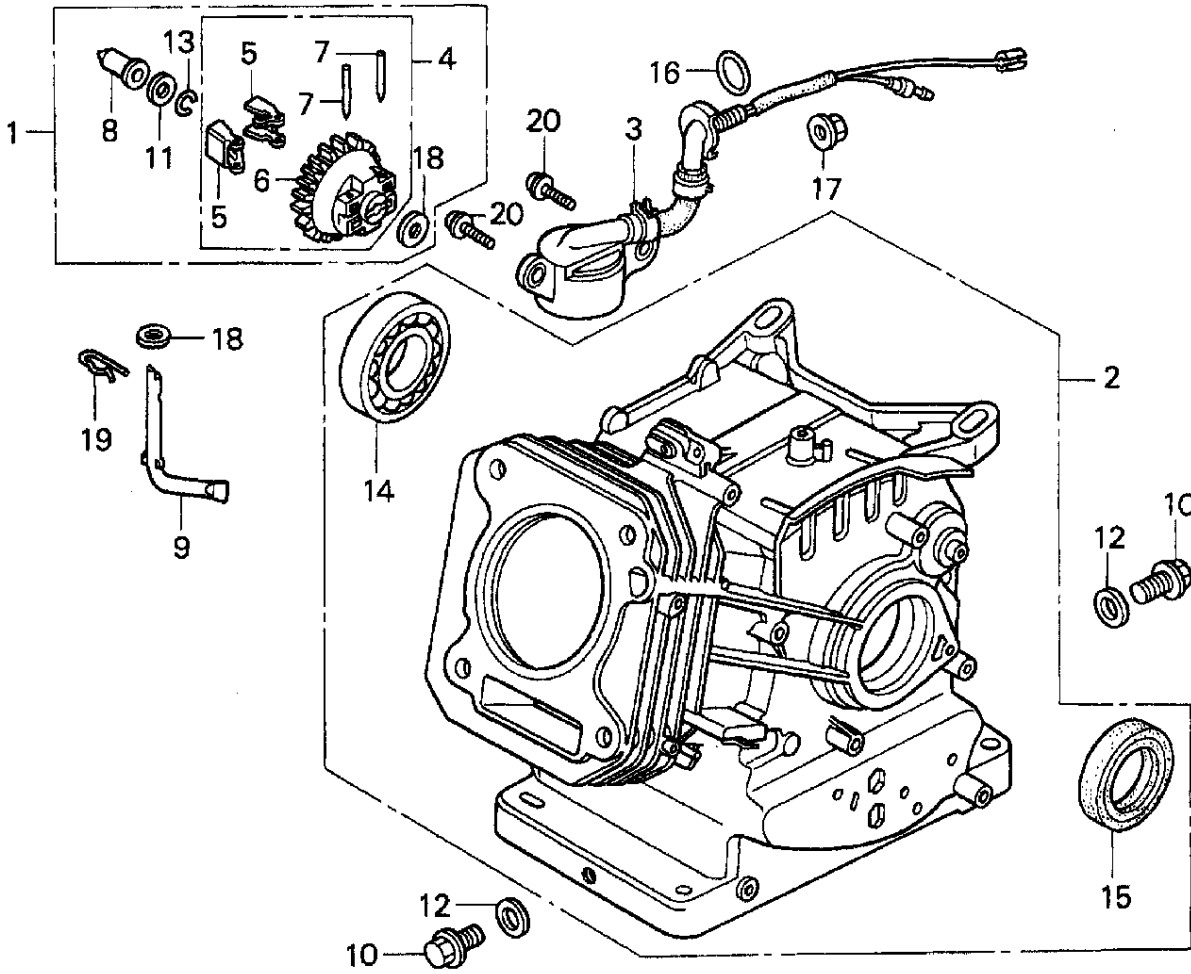

FR.

Ref #	Part Number	Qty	Description
2	12000-ZF0-020	1	CYLINDER ASSY. (STD) (Honda Code 4646287).
2	12000-ZF0-405	1	CYLINDER ASSY. (020) (Honda Code 6379127).
2	12000-ZF0-405	1	CYLINDER ASSY. (020) Use up to Engine SN 3841370. (Honda Code 6379127).
2	12000-ZF0-415	1	CYLINDER ASSY. (030) Use from Engine SN 3841371. (Honda Code 6841167).
4	16510-ZE1-000	1	GOVERNOR ASSY. (Honda Code 2414225).
5	16511-ZE1-000	2	WEIGHT, GOVERNOR (Honda Code 1427228).
6	16512-ZE1-000	1	HOLDER, GOVERNOR WEIGHT (Honda Code 1427236).
7	16513-ZE1-000	2	PIN, GOVERNOR WEIGHT (Honda Code 1427244).
8	16531-ZE1-000	1	SLIDER, GOVERNOR (Honda Code 1427251).
9	16541-ZE1-000	1	SHAFT, GOVERNOR ARM (Honda Code 1427277).
10	90131-ZE1-000	2	BOLT, DRAIN PLUG (Honda Code 1431246).
11	90451-ZE1-000	1	WASHER, THRUST (6MM) (Honda Code 2413862).
12	90601-ZE1-000	2	WASHER, DRAIN PLUG (10.2MM) (Honda Code 1436583).
13	90602-ZE1-000	1	CLIP, GOVERNOR HOLDER (Honda Code 2456697).
14	91001-878-003	1	BEARING, RADIAL BALL (62/22) (Honda Code 0442061).
15	91202-ZE6-003	1	OIL SEAL (22X35X6) (Honda Code 3270246).
18	94101-06800	2	WASHER, PLAIN (6MM) (Honda Code 0345900).
19	94251-08000	1	PIN, LOCK (8MM) (Honda Code 0115527).

EX120RT0A2 ENGINE, JPN, VIN# SC01-200000 Page 14 of 34