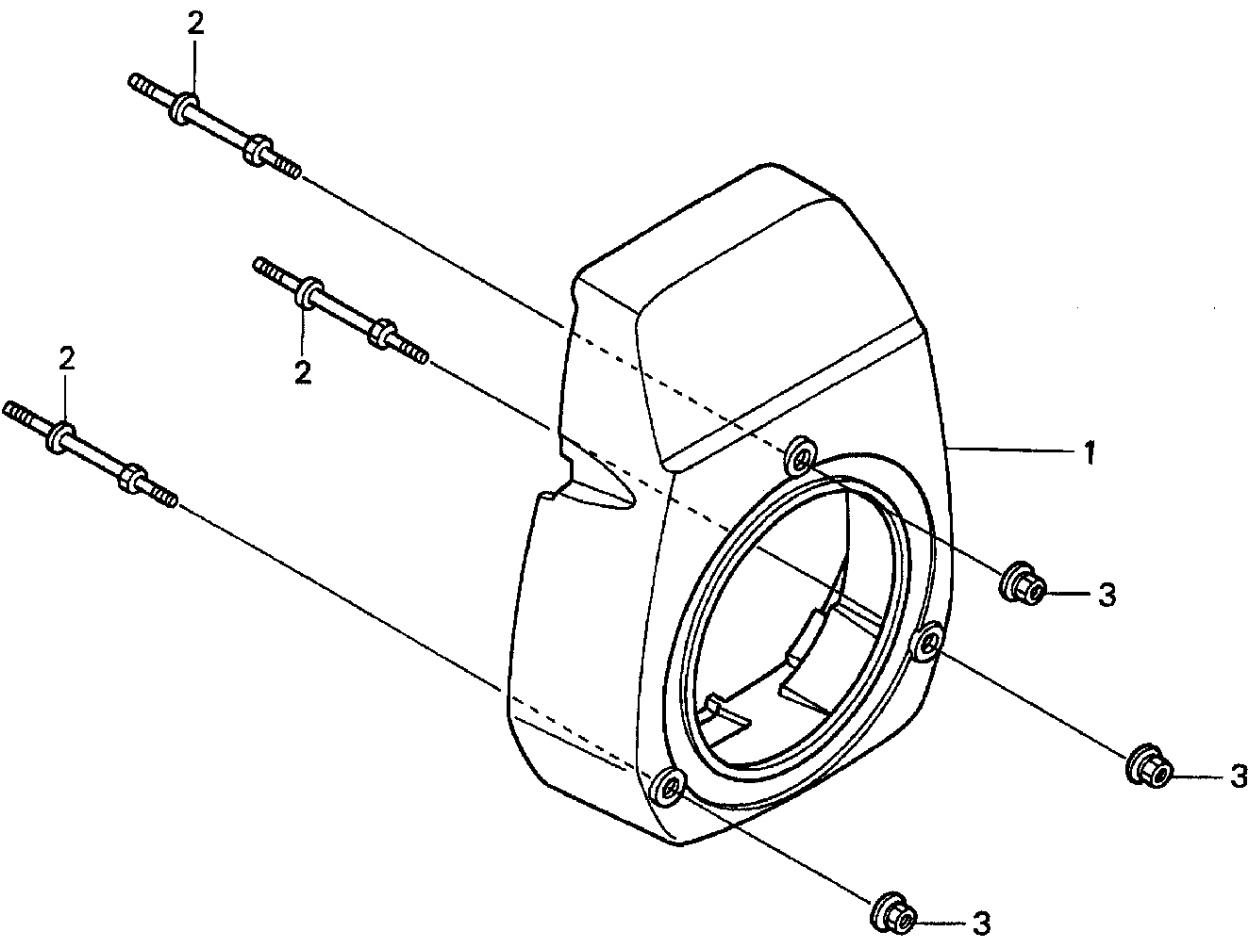

Tools Renewed Inc.

800-247-3639

Fax

860-665-9821

FR.

Tools Renewed Inc.

800-247-3639

Fax

860-665-9821

Ref #	Part Number	Qty	Description
1	19611-ZL8-000ZA	1	COVER, FAN *NH1* (BLACK) (Honda Code 5611413)
	GC160 QHA ENGINE, JPN, VIN# GC6AH1000001		Page 16 of 28
2	90040-ZL8-000	3	BOLT, STUD (Honda Code 5581004).
3	90201-ZM0-000	3	NUT, FLANGE (6MM) (Honda Code 6478812).