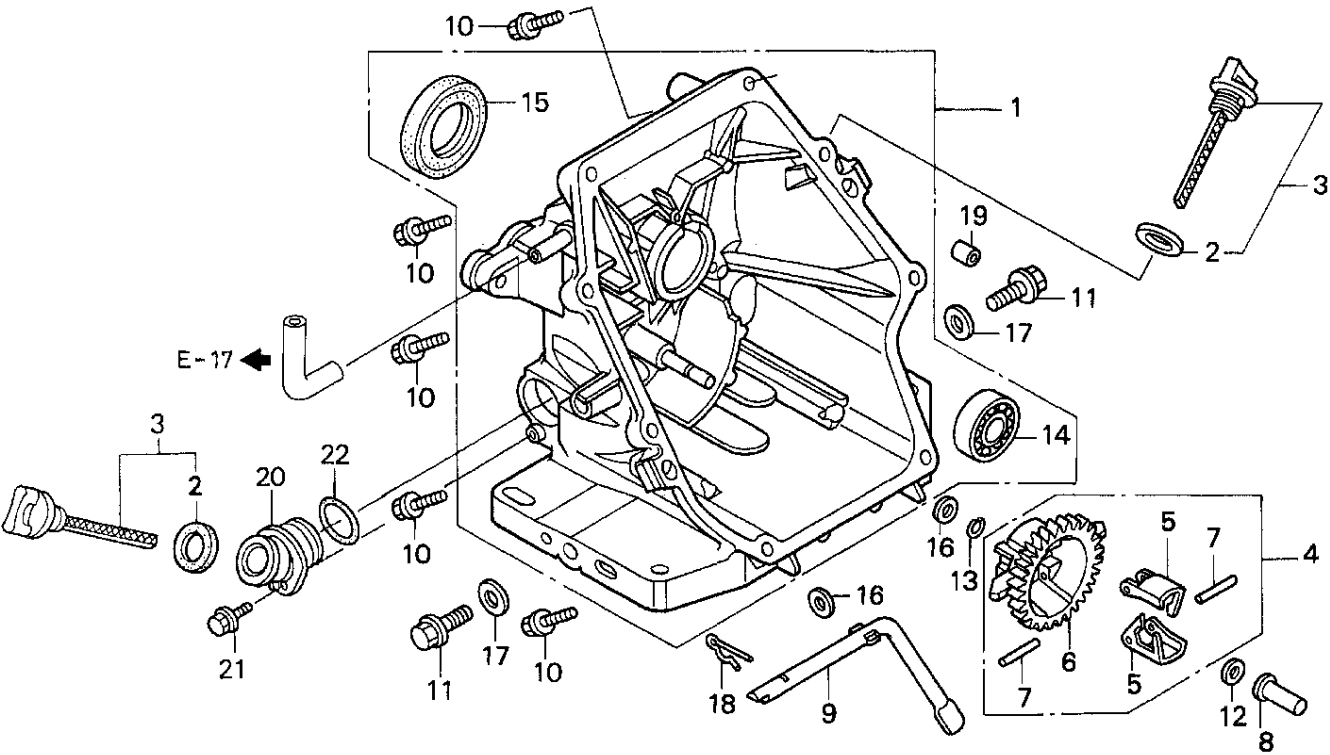

Tools Renewed Inc.

800-247-3639

Fax

860-665-9821

FR. →

Ref #	Part Number	Qty	Description
1	11300-ZL8-601	1	COVER ASSY., CRANKCASE (Honda Code 6262433)
	GC160 QHA ENGINE, JPN, VIN# GCAPP1600001		Page 10 of 28
2	15625-ZL8-005	1	CRANKCASE COVER
3	15650-ZL8-003	1	GASKET, OIL FILLER CAP (Honda Code 4497947).
4	16510-ZL8-000	1	GAUGE ASSY., OIL LEVEL (Honda Code 5655964).
8	16531-ZE1-000	1	GOVERNOR ASSY. (Honda Code 5611108).
9	16541-ZL8-000	1	SLIDER, GOVERNOR (Honda Code 1427251).
10	90121-952-000	1	SHAFT, GOVERNOR ARM (Honda Code 5611124).
11	90131-896-650	8	BOLT, FLANGE (6X25) (Honda Code 0748111).
		1	BOLT, DRAIN PLUG Use up to Engine SN 1398445. (Honda Code 1986231).
11	90131-896-650	2	BOLT, DRAIN PLUG Use from Engine SN 1398446. (Honda Code 1986231).
12	90451-ZE1-000	1	WASHER, THRUST (6MM) (Honda Code 2413862).
13	90602-ZE1-000	1	CLIP, GOVERNOR HOLDER (Honda Code 2456697).
15	91202-ZL8-003	1	OIL SEAL (28X41.25X6) (Honda Code 5581046).
16	94101-06800	2	WASHER, PLAIN (6MM) (Honda Code 0345900).
17	94109-12000	1	WASHER, DRAIN PLUG (12MM) Use up to Engine SN 1398445. (Honda Code 0171868).
17	94109-12000	2	WASHER, DRAIN PLUG (12MM) Use from Engine SN 1398446. (Honda Code 0171868).
18	94251-08000	1	PIN, LOCK (8MM) (Honda Code 0115527).
19	94301-08200	2	PIN, DOWEL (8X20) (Honda Code 1417369).