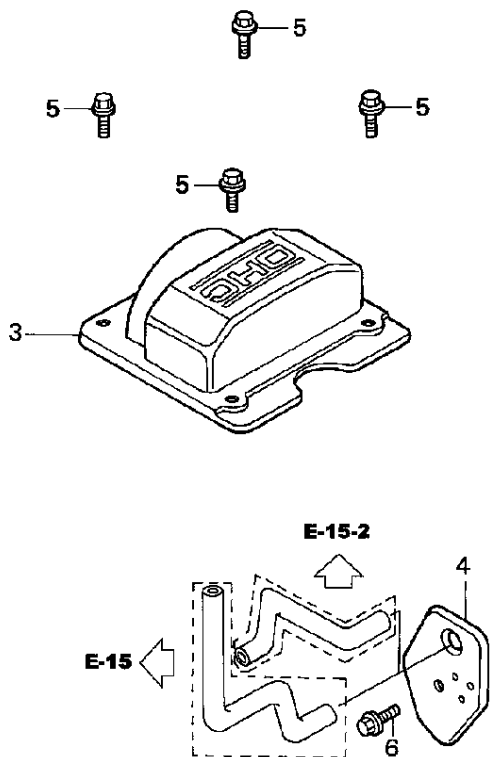

Tools Renewed Inc.

800-247-3639

Fax

860-665-9821

ZL84-E0300A

Ref #	Part Number	Qty	Description
1	12000-ZL8-000	1	CYLINDER ASSY. Use up to Engine SN 1212616. (Honda Code 5579982). Page 14 of 28
	GC160 QHA ENGINE, JPN, VIN# GCAP1-100001		
1	12000-ZL8-010	1	CYLINDER BARREL CYLINDER ASSY. Use up to Engine SN 1212616. (Honda Code 6094619).
1	12000-ZL8-405	1	CYLINDER ASSY. (010) Use from Engine SN 1212617. (Honda Code 6315691).
2	12216-ZE5-300	1	CLIP, VALVE GUIDE (Honda Code 2399780).
3	12311-ZL8-D00	1	COVER, HEAD Use from Engine SN 1468767. (Honda Code 6325211).
3	12311-ZL8-000	1	COVER, HEAD Use up to Engine SN 1468766. (Honda Code 5579990).
4	12355-ZL8-000	1	COVER, BREATHER (BREATHER VALVE ASSY.) (Honda Code 5580006).
5	90013-883-000	4	BOLT, FLANGE (6X12) (CT200) (Honda Code 0636845).
6	90014-952-000	1	BOLT, FLANGE (6X14) (Honda Code 0803619).
7	91201-ZL8-003	1	OIL SEAL (25.4X62X6) (Honda Code 5581038).
8	98079-56846	1	SPARK PLUG (BPR6ES) (NGK) (Honda Code 1441112).
9	12205-ZE1-315	1	GUIDE, EX. VALVE (OS) (Honda Code 1899848).