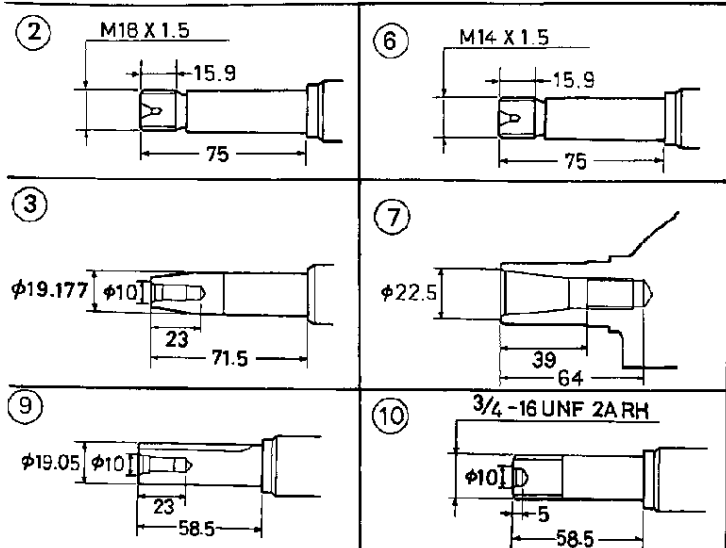

Ref #	Part Number	Qty	Description
1	11300-ZL8-601	1	COVER ASSY., CRANKCASE (Honda Code 6262433)
	GC160 QHA ENGINE, JPN, VIN# GCAPP1600001		Page 10 of 28
2	15625-ZL8-005	1	CRANKCASE COVER
3	15650-ZL8-003	1	GASKET, OIL FILLER CAP (Honda Code 4497947).
4	16510-ZL8-000	1	GAUGE ASSY., OIL LEVEL (Honda Code 5655964).
8	16531-ZE1-000	1	GOVERNOR ASSY. (Honda Code 5611108).
9	16541-ZL8-000	1	SLIDER, GOVERNOR (Honda Code 1427251).
10	90121-952-000	1	SHAFT, GOVERNOR ARM (Honda Code 5611124).
11	90131-896-650	8	BOLT, FLANGE (6X25) (Honda Code 0748111).
		1	BOLT, DRAIN PLUG Use up to Engine SN 1398445. (Honda Code 1986231).
11	90131-896-650	2	BOLT, DRAIN PLUG Use from Engine SN 1398446. (Honda Code 1986231).
12	90451-ZE1-000	1	WASHER, THRUST (6MM) (Honda Code 2413862).
13	90602-ZE1-000	1	CLIP, GOVERNOR HOLDER (Honda Code 2456697).
15	91202-ZL8-003	1	OIL SEAL (28X41.25X6) (Honda Code 5581046).
16	94101-06800	2	WASHER, PLAIN (6MM) (Honda Code 0345900).
17	94109-12000	1	WASHER, DRAIN PLUG (12MM) Use up to Engine SN 1398445. (Honda Code 0171868).
17	94109-12000	2	WASHER, DRAIN PLUG (12MM) Use from Engine SN 1398446. (Honda Code 0171868).
18	94251-08000	1	PIN, LOCK (8MM) (Honda Code 0115527).
19	94301-08200	2	PIN, DOWEL (8X20) (Honda Code 1417369).

Tools Renewed Inc.

800-247-3639

Fax

860-665-9821

ZL84-E0700A

FR.