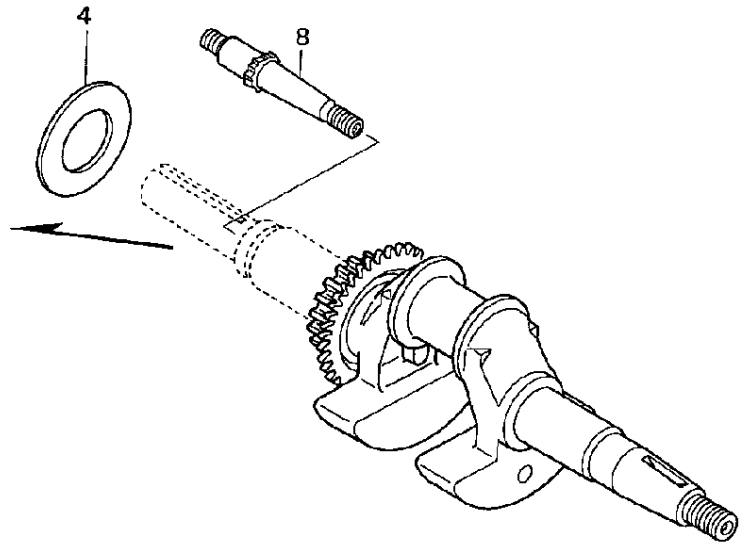

Ref #	Part Number	Qty	Description
1	11300-ZL8-601	1	COVER ASSY., CRANKCASE (Honda Code 6262433)
	GC160 QHA ENGINE, JPN, VIN# GCAPP1600001		Page 10 of 28
2	15625-ZL8-005	1	CRANKCASE COVER
3	15650-ZL8-003	1	GASKET, OIL FILLER CAP (Honda Code 4497947).
4	16510-ZL8-000	1	GAUGE ASSY., OIL LEVEL (Honda Code 5655964).
8	16531-ZE1-000	1	GOVERNOR ASSY. (Honda Code 5611108).
9	16541-ZL8-000	1	SLIDER, GOVERNOR (Honda Code 1427251).
10	90121-952-000	1	SHAFT, GOVERNOR ARM (Honda Code 5611124).
11	90131-896-650	8	BOLT, FLANGE (6X25) (Honda Code 0748111).
		1	BOLT, DRAIN PLUG Use up to Engine SN 1398445. (Honda Code 1986231).
11	90131-896-650	2	BOLT, DRAIN PLUG Use from Engine SN 1398446. (Honda Code 1986231).
12	90451-ZE1-000	1	WASHER, THRUST (6MM) (Honda Code 2413862).
13	90602-ZE1-000	1	CLIP, GOVERNOR HOLDER (Honda Code 2456697).
15	91202-ZL8-003	1	OIL SEAL (28X41.25X6) (Honda Code 5581046).
16	94101-06800	2	WASHER, PLAIN (6MM) (Honda Code 0345900).
17	94109-12000	1	WASHER, DRAIN PLUG (12MM) Use up to Engine SN 1398445. (Honda Code 0171868).
17	94109-12000	2	WASHER, DRAIN PLUG (12MM) Use from Engine SN 1398446. (Honda Code 0171868).
18	94251-08000	1	PIN, LOCK (8MM) (Honda Code 0115527).
19	94301-08200	2	PIN, DOWEL (8X20) (Honda Code 1417369).

Tools Renewed Inc.

800-247-3639

Fax

860-665-9821

ZL84-E0700A

FR.