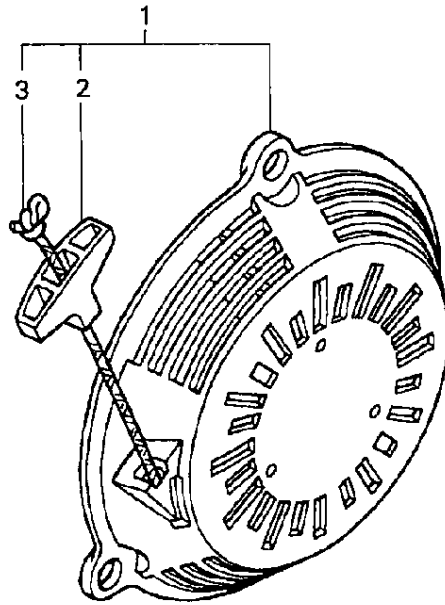

Tools Renewed Inc.

800-247-3639

Fax

860-665-9821

ZL84-B1100

FR.

Tools Renewed Inc.

800-247-3639

Fax

860-665-9821

Ref #	Part Number	Qty	Description
1	28400-ZL8-003ZA	1	STARTER ASSY., RECOIL *NH1* (BLACK) Use up to GC160 QHA ENGINE, JPN, VIN# GCAP1-1000001 Engine SN 1210407. (Honda Code 5656038).
1	28400-ZL8-013ZA	1	STARTER ASSY., RECOIL *NH1* (BLACK) (Honda Code 6061204).
1	28400-ZL8-013ZB	1	STARTER ASSY., RECOIL *R8* (BRIGHT RED) (Honda Code 6095657).
2	28461-ZL8-003	1	KNOB, RECOIL STARTER (Honda Code 5580634).
3	28462-ZL8-003	1	ROPE, RECOIL STARTER (Honda Code 5611454).