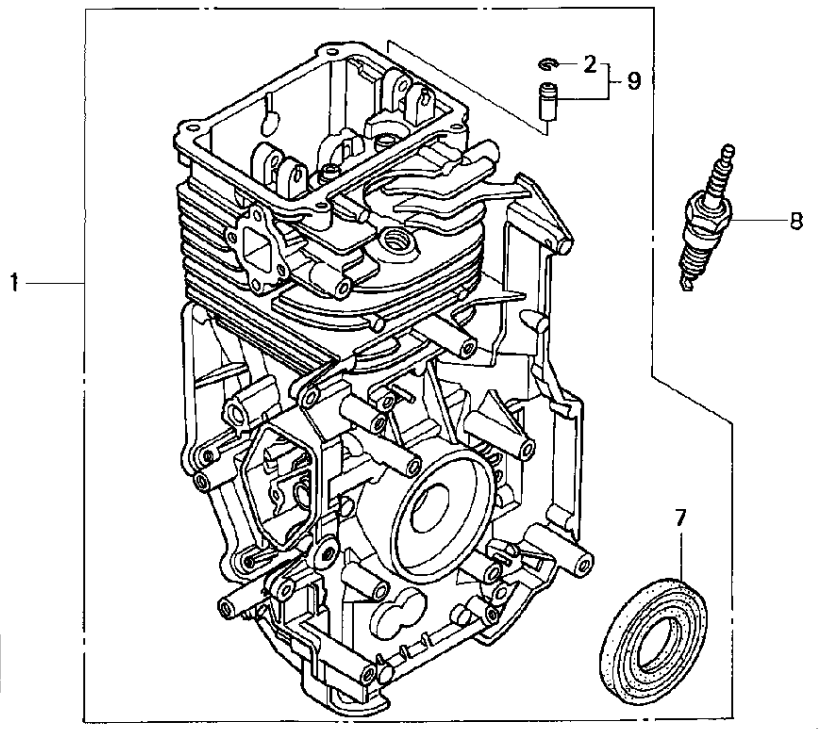

Tools Renewed Inc.

800-247-3639

Fax

860-665-9821

ZL84-E0300A

Ref #	Part Number	Qty	Description
1	12000-ZL8-000	1	CYLINDER ASSY. Use up to Engine SN 1212616. (Honda Code 5579982). Page 14 of 28
	GC160 QHA ENGINE, JPN, VIN# GCAP1-100001		
1	12000-ZL8-010	1	CYLINDER BARREL CYLINDER ASSY. Use up to Engine SN 1212616. (Honda Code 6094619).
1	12000-ZL8-405	1	CYLINDER ASSY. (010) Use from Engine SN 1212617. (Honda Code 6315691).
2	12216-ZE5-300	1	CLIP, VALVE GUIDE (Honda Code 2399780).
3	12311-ZL8-D00	1	COVER, HEAD Use from Engine SN 1468767. (Honda Code 6325211).
3	12311-ZL8-000	1	COVER, HEAD Use up to Engine SN 1468766. (Honda Code 5579990).
4	12355-ZL8-000	1	COVER, BREATHER (BREATHER VALVE ASSY.) (Honda Code 5580006).
5	90013-883-000	4	BOLT, FLANGE (6X12) (CT200) (Honda Code 0636845).
6	90014-952-000	1	BOLT, FLANGE (6X14) (Honda Code 0803619).
7	91201-ZL8-003	1	OIL SEAL (25.4X62X6) (Honda Code 5581038).
8	98079-56846	1	SPARK PLUG (BPR6ES) (NGK) (Honda Code 1441112).
9	12205-ZE1-315	1	GUIDE, EX. VALVE (OS) (Honda Code 1899848).