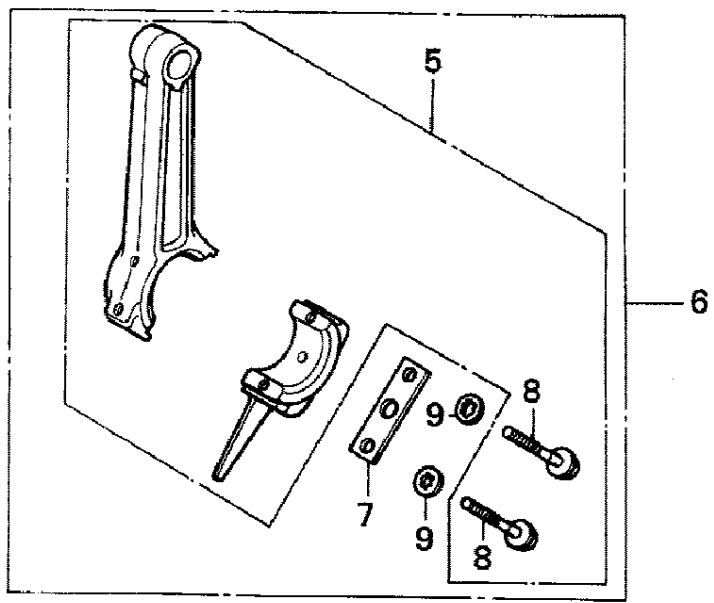

Tools Renewed
800-247-3639
Fax 860-665-9821

7

ZG04-B4000

Ref #	Part Number	Qty	Description
8	89216-888-000	1	WRENCH, SPARK PLUG (Honda Code 0747907).
	G100 QAF ENGINE, JPN, VIN# G100-1000062		Page 30 of 34
	OTHER PARTS		