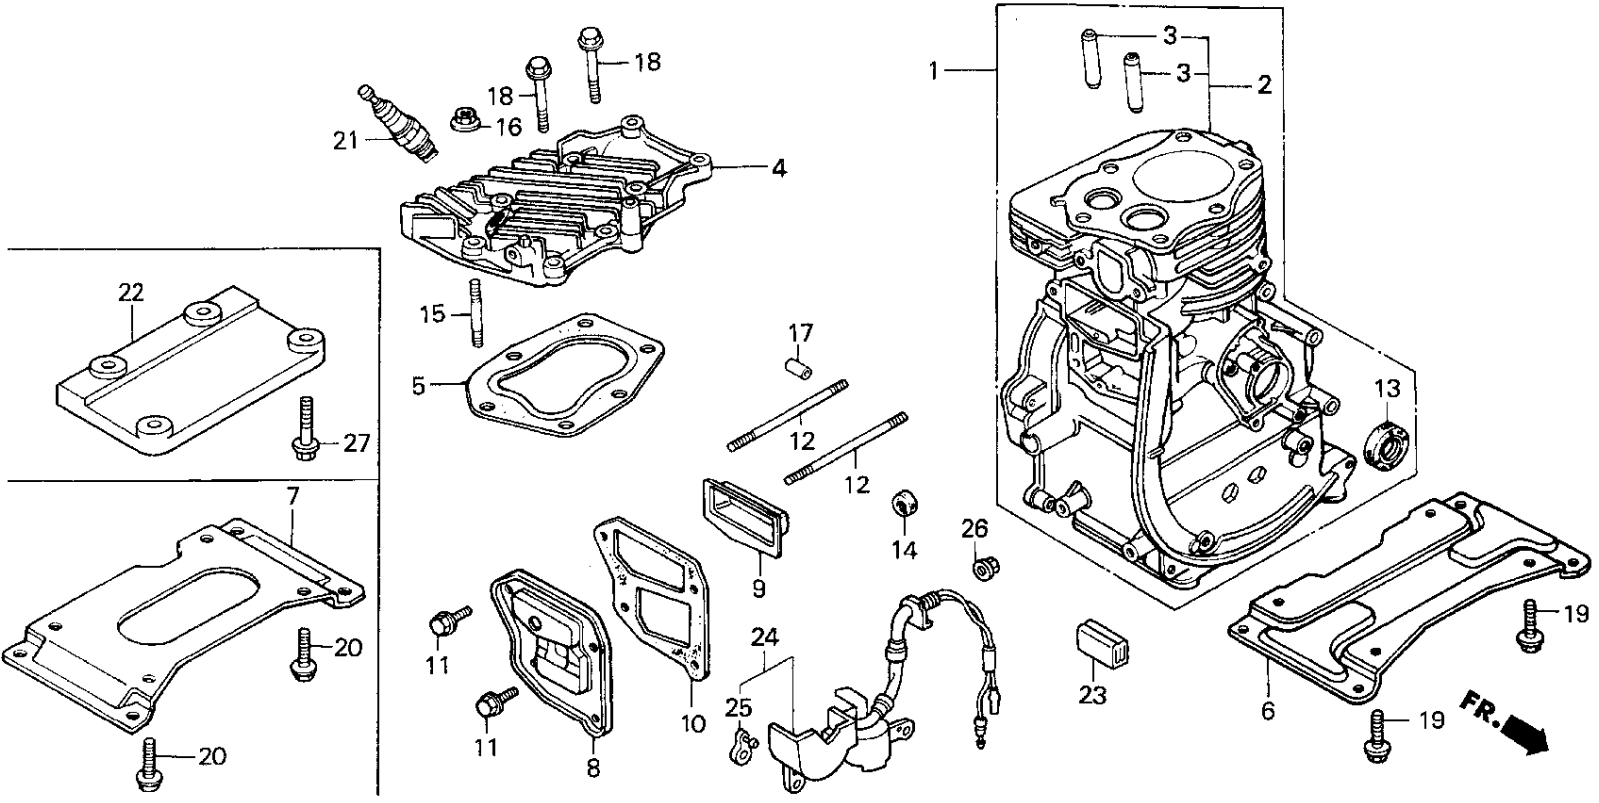

Ref #	Part Number	Qty	Description
2	12100-896-315	1	CYLINDER (Honda Code 1033026).
3	12133-896-306	2	GUIDE, VALVE (OS) (Optional). (Honda Code 4457842).
	G100 QAF ENGINE, JPN, VIN# G100-1000052		Page 14 of 34
	CYLINDER BARREL		
3	12134-896-305	2	GUIDE, VALVE (Optional). (Honda Code 0927376).
4	12221-896-000	1	CYLINDER HEAD (Honda Code 0927384).
5	12281-896-000	1	GASKET, CYLINDER HEAD (Honda Code 0927392).
5	12281-896-306	1	GASKET, CYLINDER HEAD (Honda Code 4192910).
6	12351-ZG0-810	1	BED, ENGINE (Q-TYPE) Use from Engine SN 1443596. (Honda Code 1794965).
7	12351-896-630	1	BED, ENGINE Use up to Engine SN 1443595. (Honda Code 0927400).
8	12361-896-000	1	COVER, TAPPET (Honda Code 0927418).
9	12370-896-000	1	SEPARATOR (INNER) (Honda Code 0942730).
10	12375-896-000	1	GASKET, TAPPET COVER (Honda Code 0927434).
11	90002-892-000	4	BOLT, FLANGE (5X10) (Honda Code 0928051).
12	90041-896-000	2	BOLT, STUD (5X80) (Honda Code 0928085).
13	91202-892-004	1	OIL SEAL (17X30X6) (NOK) (Honda Code 0866145).
14	91231-816-000	1	OIL SEAL (Honda Code 0158998).
15	92900-06028-3B	2	BOLT, STUD (6X45) (Honda Code 4932208).
16	94050-06080	2	NUT, FLANGE (6MM) (Honda Code 0612689).
17	94301-08140	2	PIN A, DOWEL (8X14) (Honda Code 0069310).
18	95701-06035-08	4	BOLT, FLANGE (6X35) (Honda Code 2170801).
18	95718-06035-08	4	BOLT, FLANGE (6X35) (Honda Code 1405232).
20	95700-08018-08	4	BOLT, FLANGE (8X18) (Honda Code 0928150).
20	95701-08018-08	4	BOLT, FLANGE (8X18) (Honda Code 2563237).
21	98073-54740	1	SPARK PLUG (BM4A) (NGK) (Honda Code 0928168).
21	98073-54744	1	SPARK PLUG (BMR4A) (NGK) (Optional). (Honda Code 0940759).
21	98073-54750	1	SPARK PLUG (W14M-U) (DENSO) (Optional). (Honda Code 1420603).
21	98073-54754	1	SPARK PLUG (W14MR-U) (DENSO) (Optional). (Honda Code 1668896).
21	98073-54941	1	SPARK PLUG (BPM4A-10) (NGK) (Optional). (Honda Code 1033539).
21	98073-54944	1	SPARK PLUG (BPMR4A-10) (NGK) (Optional). (Honda Code 1202498).
21	98073-54951	1	SPARK PLUG (W14MP-U10) (DENSO) (Optional). (Honda Code 1842467).