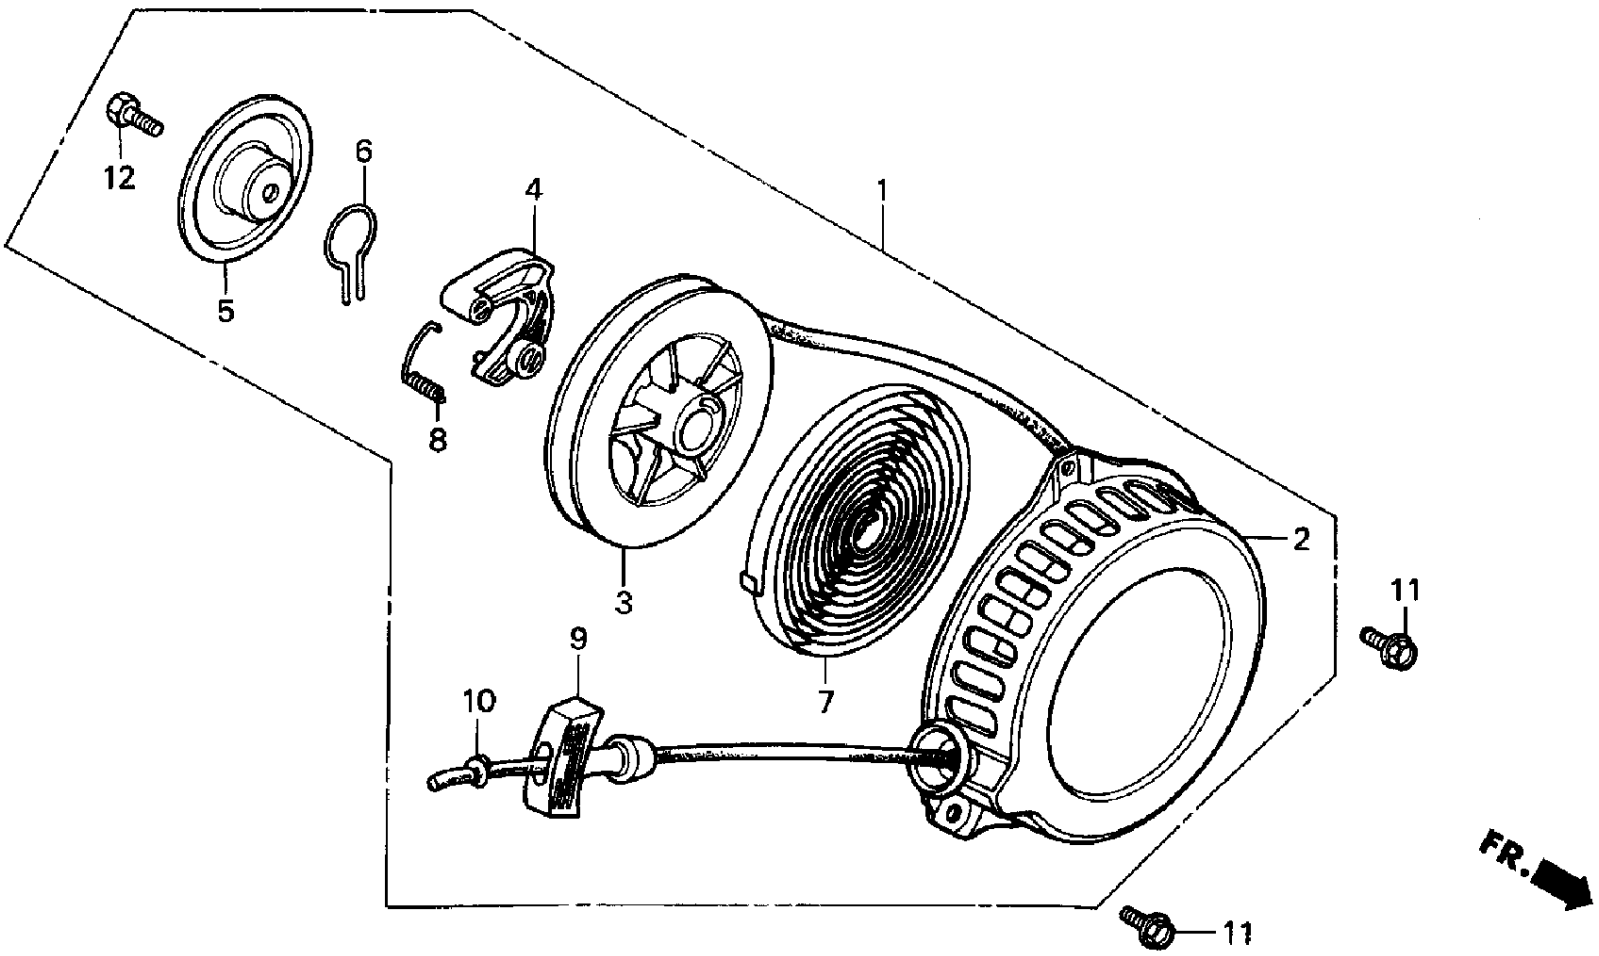

Ref #	Part Number	Qty	Description
1	28400-896-013	1	STARTER ASSY., RECOIL (Honda Code 1033208).
2	28410-896-000	1	CASE, STARTER (Honda Code 0927889).
3	28420-896-010	1	PULLEY, RECOIL STARTER (Honda Code 1033216).
4	28422-896-010	1	RATCHET, STARTER (Honda Code 1033224).
5	28431-896-000	1	PLATE, FRICTION (Honda Code 0927913).
6	28441-896-000	1	SPRING, FRICTION (Honda Code 0927921).
7	28442-896-000	1	SPRING, RETURN (Honda Code 0929729).
8	28443-896-000	1	SPRING, RETURN (Honda Code 0927939).
9	28461-896-000	1	KNOB, STARTER (NOT AVAILABLE) (Honda Code 0927962).
10	28462-ZA7-003	1	ROPE, RECOIL STARTER (Honda Code 1410844).
10	28462-ZE6-T02	1	ROPE, LONG (55") (Honda Code 3979903).
11	90011-896-000	3	BOLT, FLANGE (6X8) (Honda Code 0928077).
12	92000-06012-08	1	BOLT, HEX. (6X12) (Honda Code 0262188).
12	92101-06012-0H	1	BOLT, HEX. (6X20) (Honda Code 3438264).

G100 CAP ENGINE, JPN, VIN# G100-1060062 Page 34 of 34