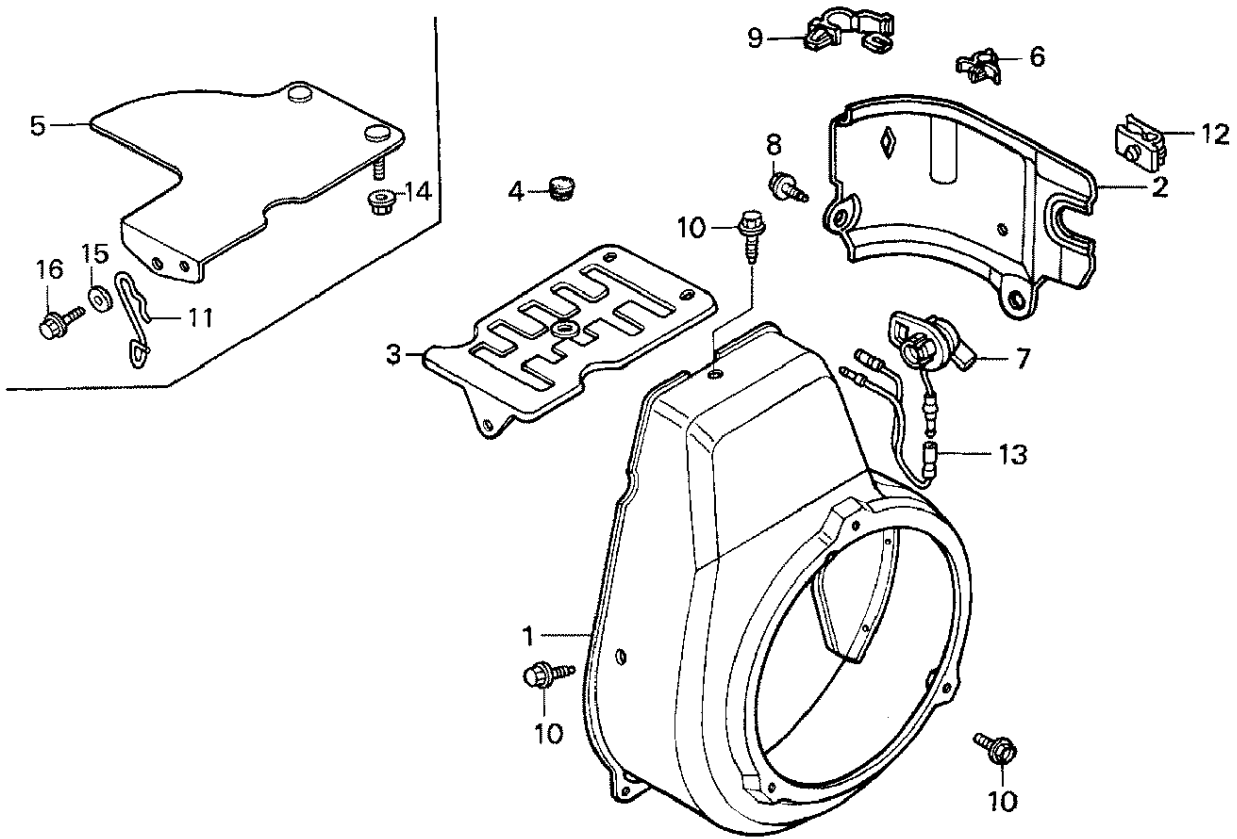

FR.

Ref #	Part Number	Qty	Description
1	19610-896-000H	1	COVER, FAN *R8* (BRIGHT RED) (Honda Code 0927848)
	G100 QAF ENGINE, JPN, VIN# G100-1000062		Page 16 of 34
2	19631-896-000	1	FAN COVER
3	19641-896-000	1	SHROUD (Honda Code 0927855).
4	19643-883-010	1	COVER, TOP (Honda Code 0927863).
6	30701-883-000	1	GROMMET, TOP COVER (Honda Code 0635904).
		1	CLIP, IGNITION WIRE (8MM) (Honda Code 0636787).
7	36100-ZE1-015	1	SWITCH ASSY., ENGINE STOP (Optional). Use from Engine SN 1435810. (Honda Code 2787869).
7	36100-ZE1-015	1	SWITCH ASSY., ENGINE STOP Use up to Engine SN 1435809. (Honda Code 2787869).
8	90013-883-000	2	BOLT, FLANGE (6X12) (CT200) (Honda Code 0636845).
10	95701-06012-08	3	BOLT, FLANGE (6X12) (Honda Code 2170793).