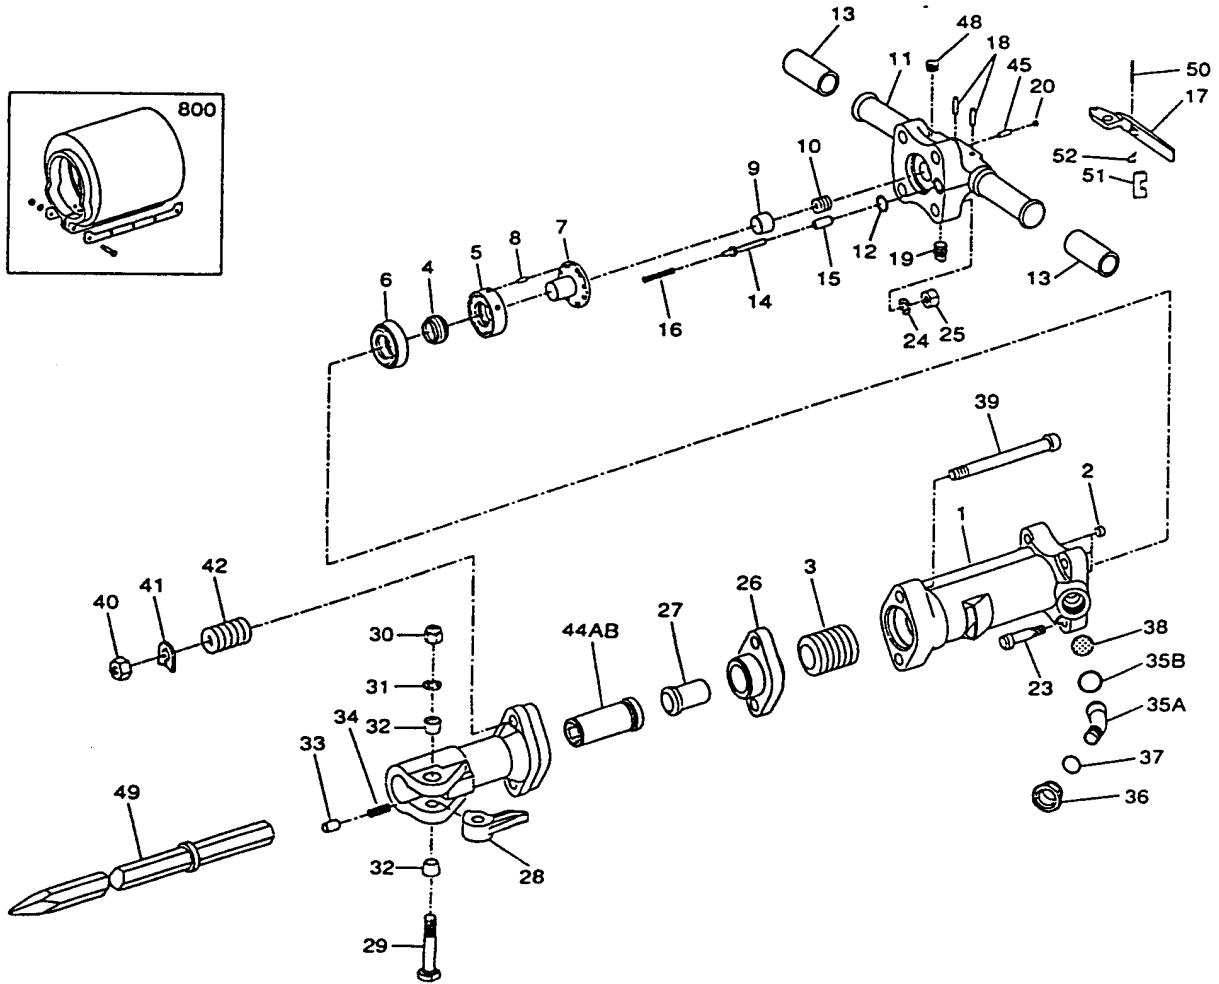

PARTS LIST FOR TOKU TPB-90

Tools Renewed Inc

Tel: 800-247-3639 Fax: 860-665-9821 www.toolsrenewed.com