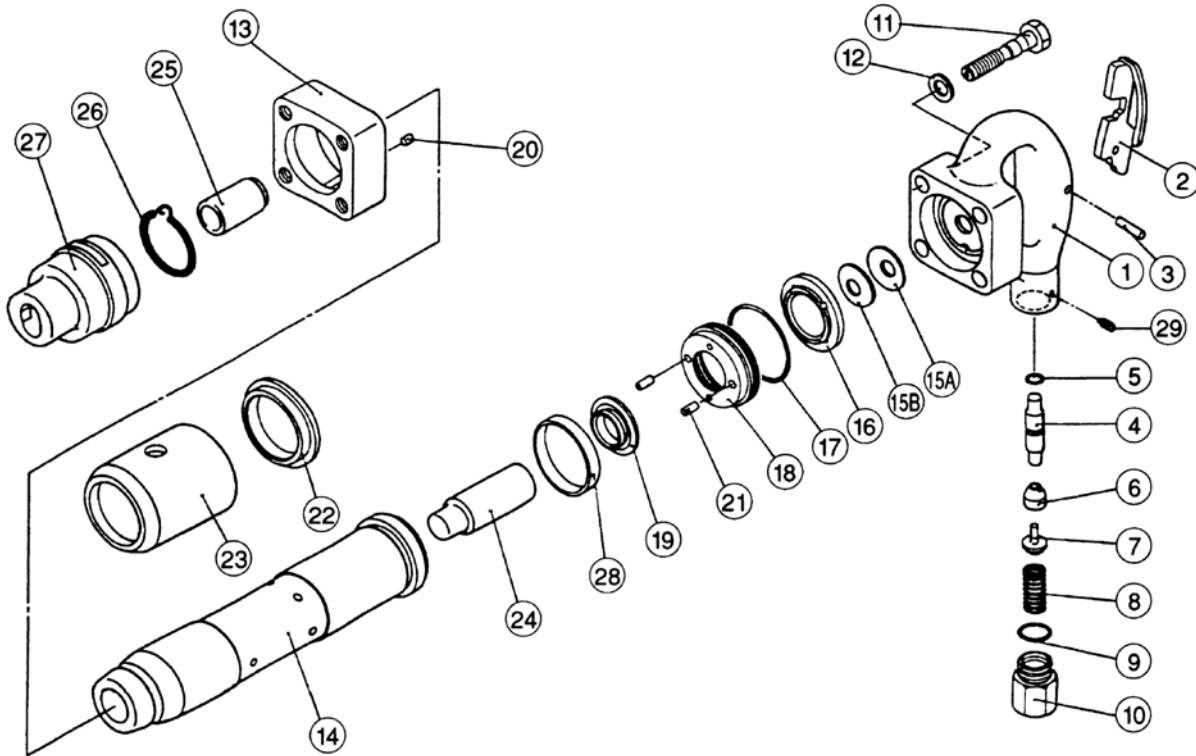

# PARTS LIST FOR THE TOKU THH-6, 7, 8, 9—4 BOLT CHIPPING HAMMER

Tools Renewed Inc

Tel: 800-247-3639 Fax: 860-665-9821 [www.toolsrenewed.com](http://www.toolsrenewed.com)

| Index | Part No    | Description        | Index | Part No.   | Description                          |                          |
|-------|------------|--------------------|-------|------------|--------------------------------------|--------------------------|
| 1     | Y10219010  | HANDLE             | 15B   | Y1021915L  | PLATE (L)                            |                          |
| 1A    | Y1021901A  | HANDLE CP          | 16    | Y10219160  | VALVE COVER                          |                          |
| 2     | Y 1062002A | TRIGGER            | 17    | Y10219170  | O-RING S-56                          |                          |
| 3     | Y10620030  | ROLL PIN 6 X 28    | 18    | Y10219180  | VALVE BOX                            |                          |
| 4     | Y10620040  | PUSH ROD           | 19    | Y10219190  | VALVE                                |                          |
| 5     | Y31110030  | O-RING P-9         | 20    | Y10219200  | CYLINDER KNOCK PIN 6 X 8             |                          |
| 6     | Y10601050  | INLET VALVE        | 21    | Y10219210  | VALVE KNOCK PIN 6 X 12               |                          |
| 7     | Y10620070  | INLET VALVE ROD    | 22    | Y10219220  | EXHAUST COVER (UPPER)                |                          |
| 8     | Y10620080  | INLET VALVE SPRING | 23    | Y10219230  | EXHAUST COVER (LOWER) FOR THH-6B, 7B |                          |
| 9     | Y10219090  | LOCK WASHER        |       | Y10223230  | EXHAUST COVER (LOWER) FOR THH-8B, 9B |                          |
| 10    | Y1021910A  | SCREW BUSHING      | 24    | Y10219240  | PISTON FOR THH-6B                    |                          |
| 11    | Y10219110  | BACK HEAD BOLT     |       | Y10221240  | PISTON FOR THH-7B                    |                          |
| 12    | Y10219120  | WASHER             |       | Y10223240  | PISTON FOR THH-8B                    |                          |
| 13    | Y10219130  | BACK HEAD          |       | Y10225240  | PISTON FOR THH-9B                    |                          |
| 14    | Y10219140  | CYLINDER THH-6B    | 25    | Y1021925H  | SHANK BUSHING (HEX)                  |                          |
|       |            | Y10221140          |       | Y 1021925R | SHANK BUSHING (ROUND)                |                          |
|       |            | Y10223140          |       | 26         | Y10212300                            | RETAINER SPRING          |
|       |            | Y10225140          |       | 27         | Y10212290                            | RETAINER - USE T25119002 |
| 15A   | Y1021915H  | PLATE (H)          | 28    | Y10219280  | RING                                 |                          |
|       |            |                    | 29    | Y1021929A  | SET SCREW M4                         |                          |