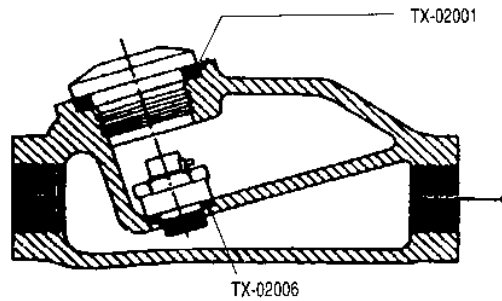

TX-0L, TX-1L, TX-2L, TX-3L In-Line Lubricators

PART #	DESCRIPTION
TX-02000	FILL PLUG
TX-02001	FILL PLUG "O" RING
TX-02002	OIL ADJUSTING VALVE ASSEMBLY
TX-02003	SIGHT DISK
TX-02004	SIGHT DISK LOCK NUT
TX-02005	SIGHT DISK SEAL
TX-02006	VALVE GASKET