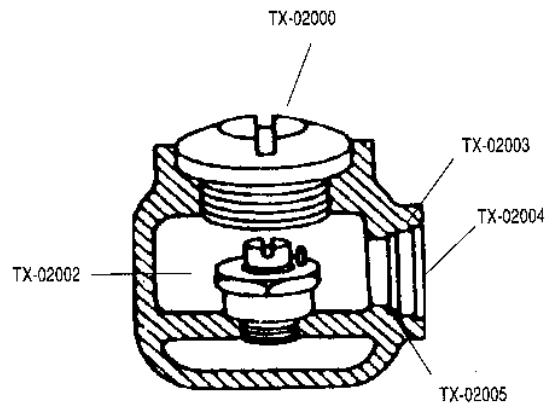

TX-0L, TX-1L, TX-2L, TX-3L In-Line Lubricators

PART #	DESCRIPTION
TX-02000	FILL PLUG
TX-02001	FILL PLUG "O" RING
TX-02002	OIL ADJUSTING VALVE ASSEMBLY
TX-02003	SIGHT DISK
TX-02004	SIGHT DISK LOCK NUT
TX-02005	SIGHT DISK SEAL
TX-02006	VALVE GASKET