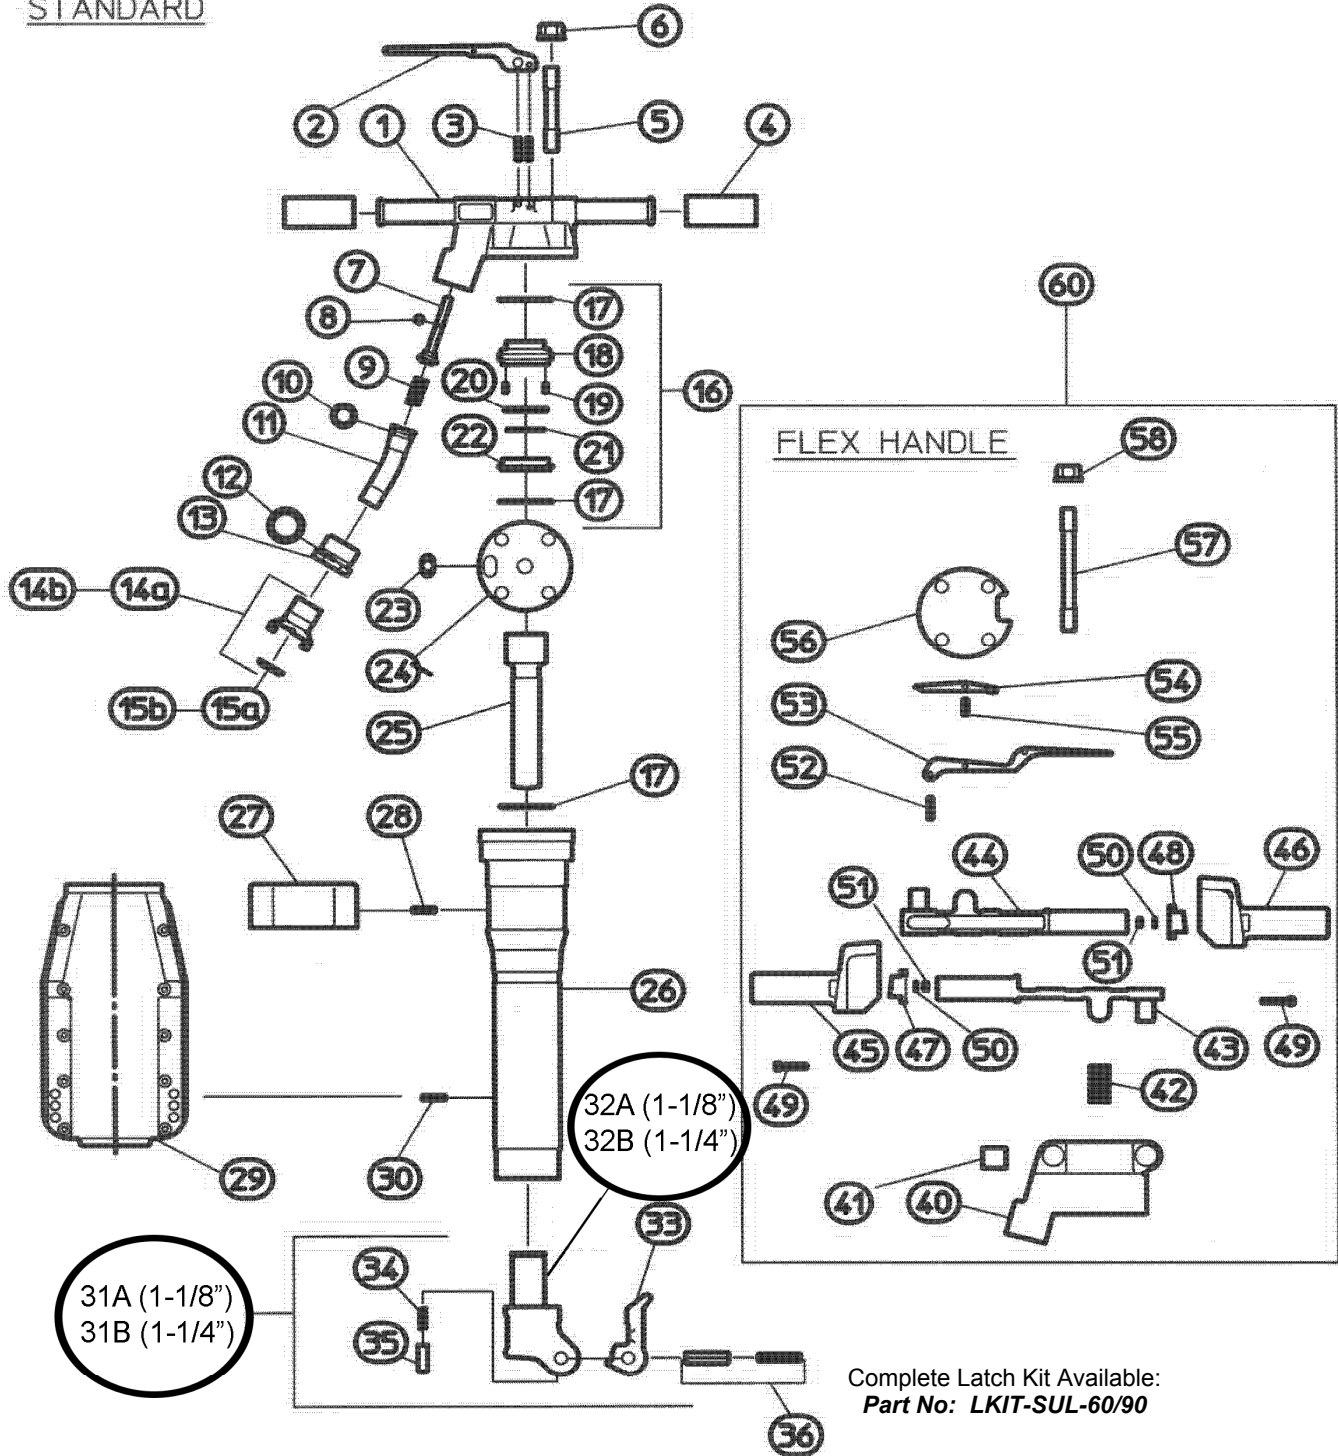

PARTS FOR SULLAIR MPB-60A AND MPB-90A PAVING BREAKERS (60 & 90 LB)

STANDARD

**MPB-60A & MPB-90A PARTS LIST**

Common parts for MPB-60A and MPB-90A				MPB-60A Only			
Index	Part No.	Qty	Description	Index	Part No.	Qty	Description
1	68723108	1	Handle, Bare (T)	11	68723227	1	Swivel, Air Inlet MPB-60A
2	68723110	1	Lever, Trottle, T-Handle	27	68722454	1	Deflector, Exhaust MPB-60A
3	68723013	2	Pin, Throttle Lever	25	68723497	1	Piston, MPB-60A
4	68723111	2	Grip, Rubber Handle	26	N.A.	1	Cylinder, MPB-60A
5	68722027	4	Stud, Backhead T-Handle	<b>MPB-90A Only</b>			
6	68VE 9016	4	Nut, Backhead Stud	11	68723226	1	Swivel, Air Inlet MPB-90A
7	68722781	1	Valve, Throttle	27	68722455	1	Deflector, Exhaust MPB-90A
8	68CJ 0005	1	O-ring	25	68722301	1	Piston, MPB-90A
9	68MR 1600	1	Spring, Throttle Valve	26	N.A.	1	Cylinder, MPB-90A
10	68CJ 0825	1	O-ring	<b>Flex Handle Guard Option</b>			
12	68CJ 0026	1	O-ring	60	68780368	1	Backhead, Complete
13	68722303	1	Nut, Air Inlet Swivel	40	N.A.	1	-Backhead, Bare Flex Handle
14a	040383	1	Coupling, Universal Hose US	41	68721707	2	-Bushing, Flex Handle Pivot
15a	250015-228	1	Gasket, Hose Coupling US	42	68721710	2	-Spring, Throttle Lever
14b	68524399	1	Coupling, Universal Hose Africa	43	68722814	1	-Left Flex
15b	68524400	1	Gasket, Hose Coupling Africa	44	68722813	1	-Handle, Right Flex
16	68780028	1	Distribution Valve Kit :	45	68722768	1	-Guard, Left Handle
17	68522101	3	O-ring, Valve Chest	46	68722769	1	-Guard, Right Handle
18	68722730	1	Chest, Valve	47	68722770	1	-Clamp, Left Guard
19	68VV 8912	2	Dowel, Valve	48	68722771	1	-Clamp, Right Guard
20	68721513	1	Guide, Valve	49	68524318	2	-Screw, (metric)
21	68721008	1	Disc, Valve	50	68548106	2	-Washer (metric)
22	68722574	1	Seat, Valve	51	68549506	2	-Nut (metric)
23	68722536	1	Seal, Cylinder Port	52	68723013	1	-Pin, throttle Lever
24	68722493	1	Plate, Cylinder End	53	68722053	1	-Lever, Throttle Flex Handle
28	68524129	1	Pin, Exhaust Deflector	54	68721704	1	-Actuator, Throttle Valve
31A	68780146	1	Fronthead Assy, 1 1/8" Hex (includes Items 32 thru 36)	55	68MA 0625	1	-Pin, Actuator Lever Pivot
				56	68721703	1	-Plate, Flex Handle Cover
32A	68722581	1	-Bushing 1 1/8" Hex (w/Fronthead)	57	68721705	4	-Stud, Backhead Flex Handle
33	68723244	1	-Latch, Retainer	58	68VE 9016	4	-Nut, Backhead Stud
34	68MR 1301	1	-Spring, Retainer Plunger	<b>Super Silenced Option</b>			
35	68722586	1	-Plunger, Steel Retainer	29	68780276	1	Silencer MPB-60A
36	68780320	1	-Pin, Retainer Kit	29	68780275	1	Silencer MPB-90A
31B	68780147	1	Fronthead Assy, 1 1/4" Hex (includes Items 32 thru 36)	30	68524129	1	Pin, Exhaust Silencer
32B	68722579	1	-Bushing 1 1/4" Hex (w/Fronthead)				
33	68723244	1	-Latch, Retainer				
34	68MR 1301	1	-Spring, Retainer Plunger				
35	68722586	1	-Plunger, Steel Retainer				
36	68780320	1	-Pin, Retainer Kit				