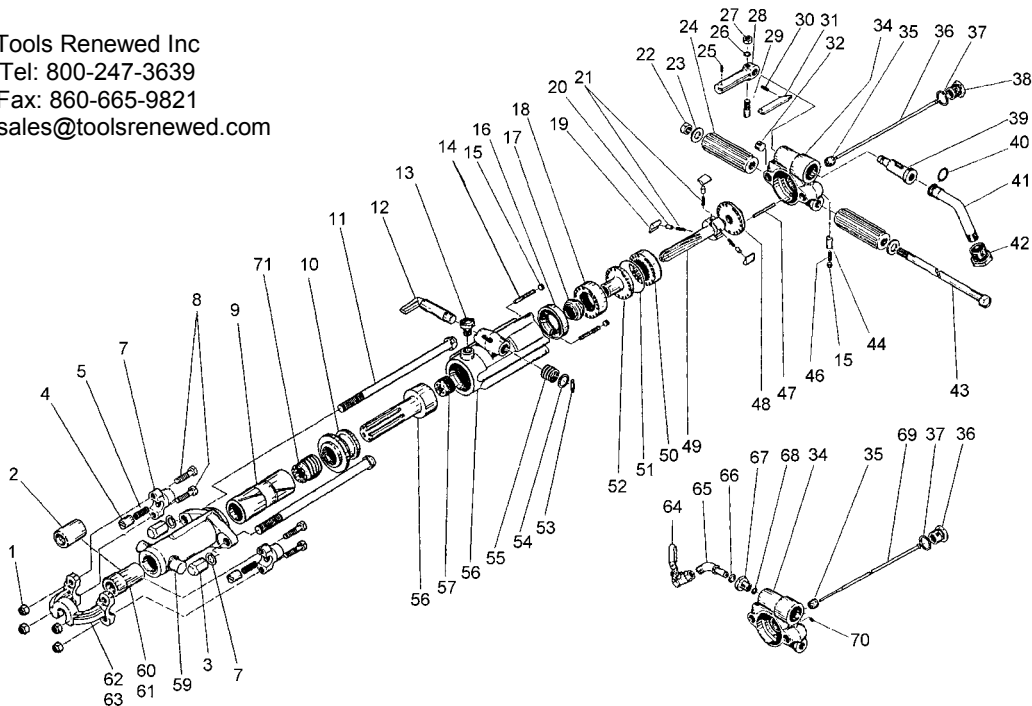

Multiquip Model QMS-155A & QMS-155B 55 lb Rock Drill

Tools Renewed Inc
 Tel: 800-247-3639
 Fax: 860-665-9821
 Email: sales@toolsrenewed.com

INDEX NO.	PART NO.	DESCRIPTION
1	203	NUT
2	1778	HEX BUSHING 7/8" X 3-1/4"
3	868	NUT
4	2113	PLUNGER
5	2112	BUMPER
6	1647	STEEL RET. HOUSING
7	745	WASHER
8	1720	BOLT
9	1558	SLEEVE
10	1636	PISTON STEM BEARING
11	1671	BOLT, SIDE ROD
12	356	VALVE, EXHAUST
13	168	PLUG, OIL
14	1926	FELT
15	7106	PLUG
16	1641	F. VALVE CHEST
17	864	VALVE
18	1642	R. VALVE CHEST
19	862	PAWL
20	891	PLUNGER
21	1557	SPRING
22	861	NUT
23	859	WASHER
24	889	GRIP
25	4512	PIN
26	2107	WASHER
27	2108	NUT
28	1633	HANDLE, THROTTLE
29	2492	BOLT
30	2446	PLUG
31	2650	SAFETY LEVER
32	2026	PLUG
34	5899	BACKHEAD, BARE
35	1429	PACKING

INDEX NO.	PART NO.	DESCRIPTION
36	2111	DRY TUBE
37	2109	GASKET
38	1631	PLUG
39	1631	THROTTLE VALVE
40	151	O-RING
41	2488	SWIVEL, AIR INLET
42	103	NUT
43	1651	BOLT
44	1883	SPRING, PLUNGER
46	1634	SPRING
47	1644	PIN
48	1630	PLATE
49	865	RIFLE BAR
50	1643	RING
51	2621	WASHER
52	1640	GUIDE
53	1639	PIN
54	1638	WASHER
55	1637	SPRING
56	2627	CYLINDER
57	866	NUT
58	867	PISTON
59	1645	FRONT HEAD, BARE
60	2285	CHUCK BUSH 7/8 X 4-1/4"
61	892	CHUCK BUSHING 1 X 4-1/4"
62	2103	YOKE, 7/8" & 1 X 4-1/4"
63	2593	YOKE, 7/8 X 3-1/4"
64	2116	VALVE
65	2695	SWIVEL
66	2074	O-RING
67	3487	NUT
68	6818	RING
69	2124	WET TUBE
70	1628	BACKHEAD, BARE-WET
71	2653	CHUCK