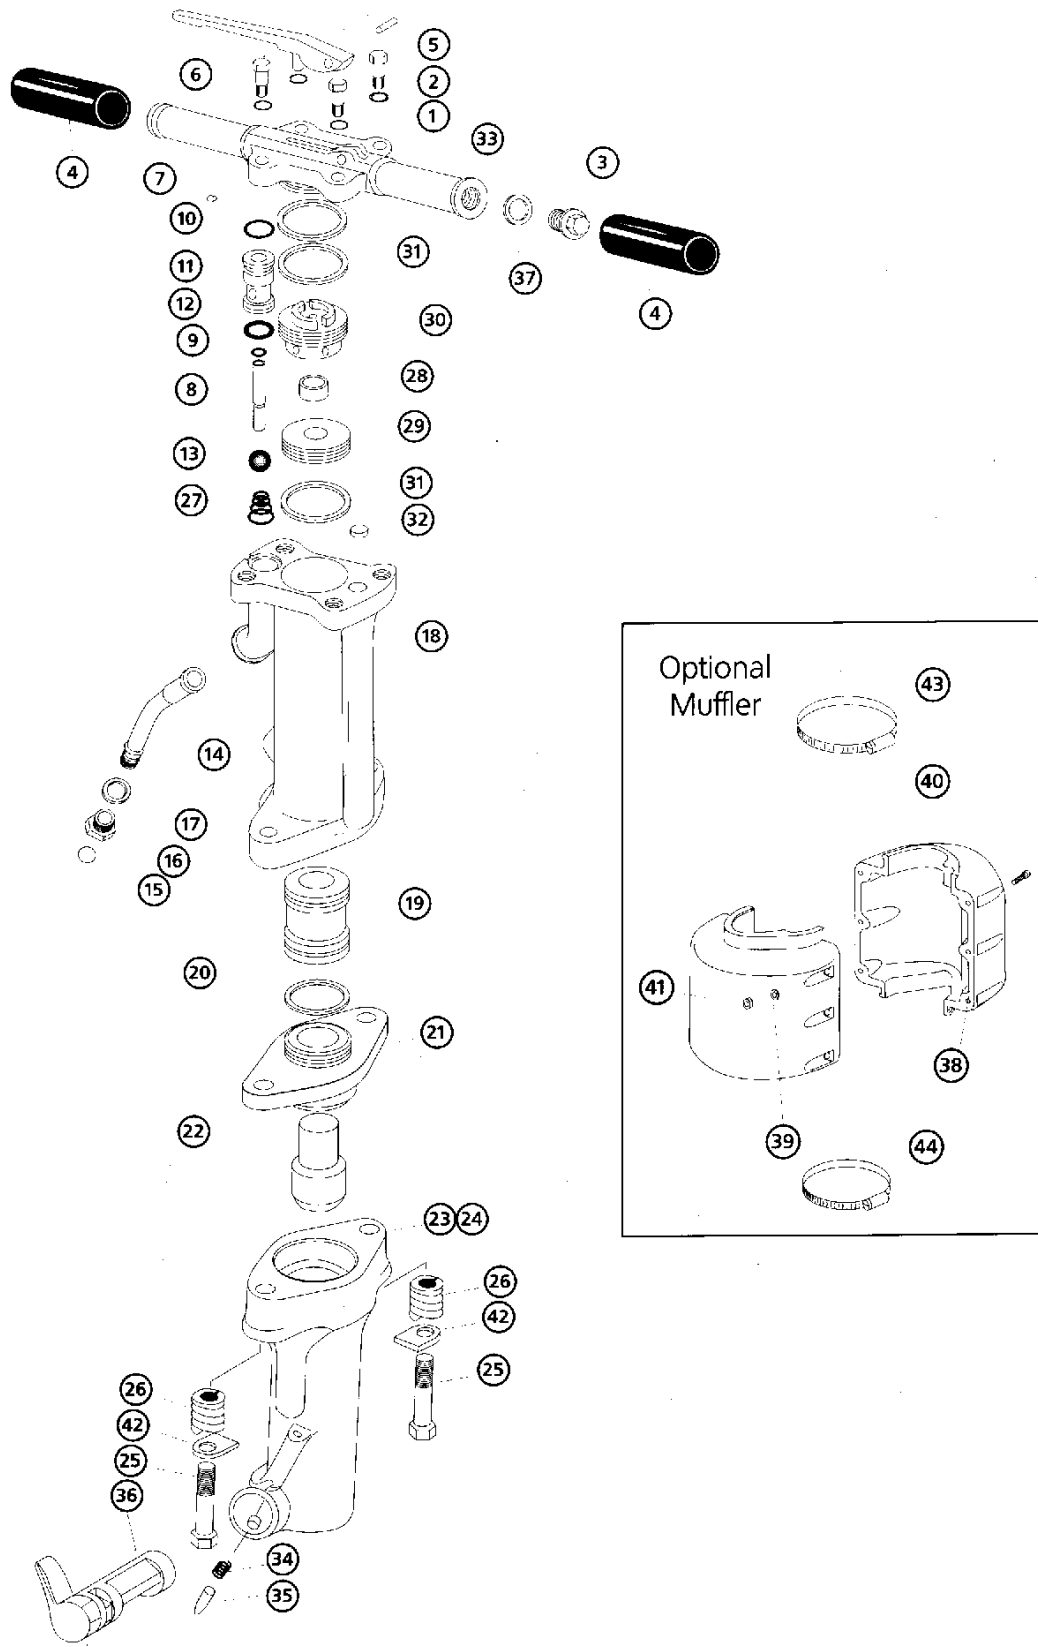

Breaker

For Parts Call Tools Renewed (800) 247-3639 Fax (860) 665-9821

Models 25S,28S & 39S Breakers

ILL	Part	Description of Part	Per Tool	ILL	Part	Description of Part	Per Tool	
R	1	007025	Spring Washer	4	O	25	030043 Side Rod	2
R	2	007007	Handle Bolt	4	O	26	030033 Side Rod Spring	2
R	3	003024	Oil Plug	1	R	27	030012 Throttle Valve Spring	1
R	4	007005	Handle Grip	2	O	28	030024 25S & 28S - Valve	1
R	5	007003	Throttle Lever Pivot Pin	1	O		057061 39S - Valve	1
O	6	007002	Throttle Lever	1	O	29	030023 Valve Seat	1
O	7	030618	Oilite Bush	1	O	30	030022 Valve Block	1
O	8	030009	Throttle Valve Stem	1	R	31	007006 Seal - Handle Valve Block & Valve Seat	3
R	9	001006	Throttle Valve Stem Seal	1		32	030006 Plug	1
R	10	007013	Top Seal T.V. Bush	1		33	007001 Handle	1
O	11	030015	Throttle Valve Bush	1	O	34	001044 Steel Retainer Spring	1
R	12	504035	Bottom Seal T.V. Bush	1	O	35	030016 Steel Retainer Plunger	1
O	13	023014	Throttle Valve Ball	1	O	36	001046 Steel Retainer	1
O	14	007016	Swivel Air Connection	1	R	37	003023 Oil Plug Seal	1
R	15	001014	Sealing Ring	1	R	38	031609 (25S) Muffler Body	1
O	16	001013	Swivel Air Connection Nut	1	R		030609 (28S) Muffler Body	1
R	17	001012	Swivel Air Connection Gasket	1	R		036609 (39S) Muffler Body	1
	18	031001	25S - Cylinder	1	O	39	029013 Washer	12
		030001	28S - Cylinder	1	R	40	910104 Screw	6
		036001	39S - Cylinder	1	R	41	029009 Nut	6
	19	031002	25S Hammer	1	R	42	030032 Washer	2
		007024	28S Hammer	1	O	43	906012 Top Jubilee Clip Size 5 (25S & 28S)	1
		036003	39S Hammer	1	O		906013 Top Jubilee Clip Size 6 (39S)	1
R	20	023055	Seal tappet Bushing	1	O	44	906014 Bottom Jubilee Clip Size 7 (25S,28S & 39S)	1
O	21	030044	Tappet Bushing	1				
O	22	001025	Tappet	1				
	23	030041	Chuck Housing - 1.1/8" Hex	1				
	24	030042	Chuck Housing - 1.1/4" Hex	1				

Key R = Recommended Spares (ie stock)