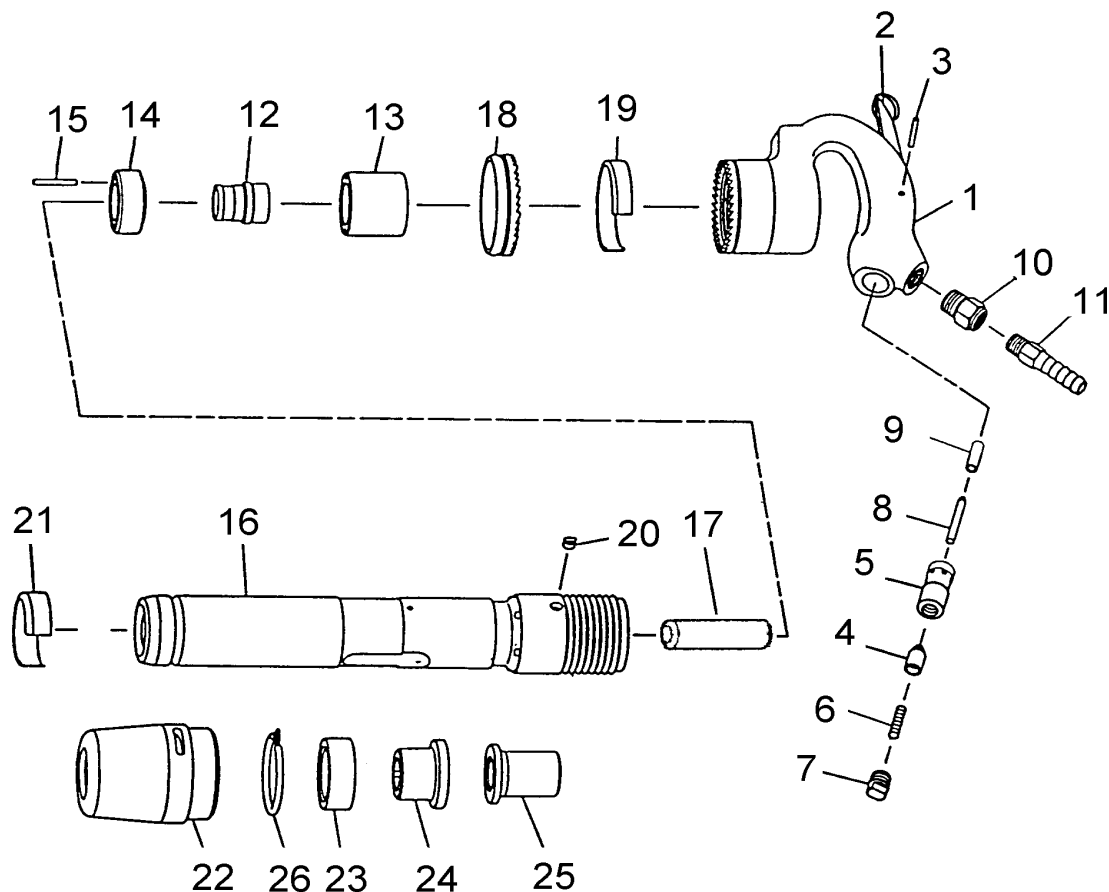

## Parts for Kent A-90 Rivet Buster

Index No	Part No.	Description	Index No	Part No.	Description
1	14006	Handle Bare	15	14021	Valve Knock
1	14005	Handle w/ Bushing	16	14022	Cylinder
2	14009	Trigger Lever	17	14023	Piston 3"
3	14010	Lever pin	18	14024	Clutch
4	14011	Throttle Valve	19	14025	Clutch Band
5	14007	T. V. Bushing	20	14026	Clutch Key
6	14012	T. V. Spring	21	14027	Ex. Band
7	14013	T. V. Cap	Not Shown	14028	Poly Plug 3/8"
8	14014	Push Rod	Not Shown	14017	Item 12, 13, 14, 15 Valve Complete
9	14008	Push Rod Sleeve	22	14031	Retainer Housing
10	14015	Screw Bushing	23	14030	Retainer Bumper
11	14016	Hose Stem	24	14029	Ret. Bushing
12	14018	Valve	25	14001	Ret. Sleeve
13	14019	Valve Box	26	14032	Spring
14	14020	Valve Seat			