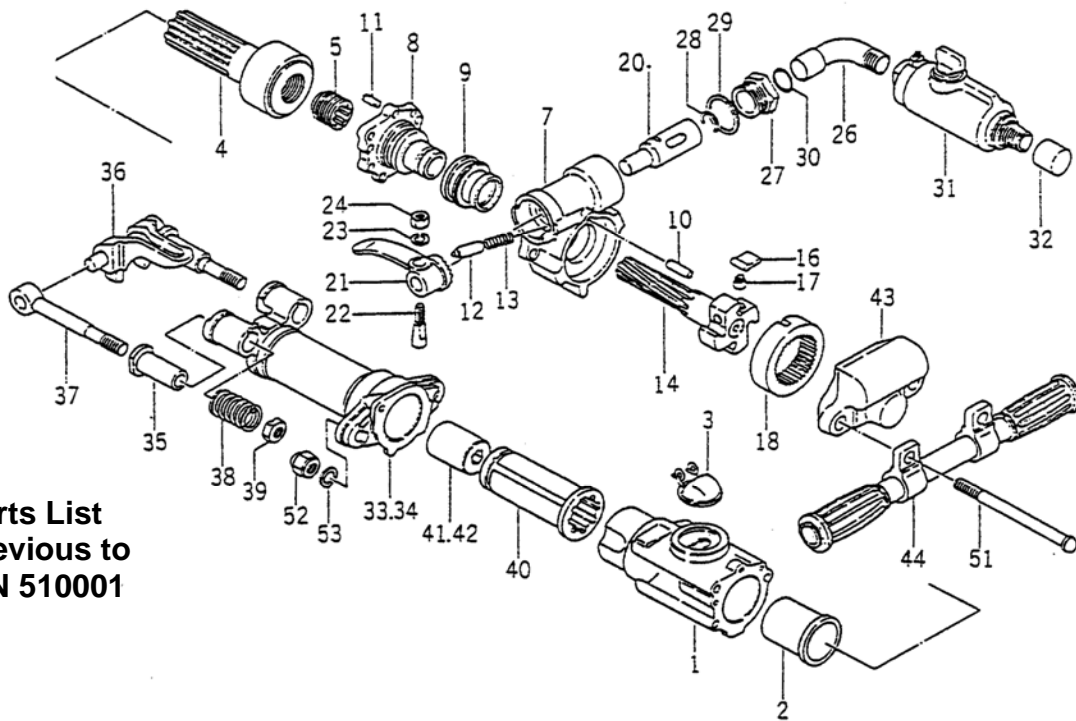

## Kent Model 112D Rockdrill (Old Style Tools with Serial No. previous to 510001)

### Parts List Previous to S/N 510001

Item	Part No.	Description	Item	Part No.	Description
1	K18600	Cylinder	27	K18626	Air Hose Plug
2	K18601	Cylinder Bushing	28	K18627	Air Hose Tube Retainer
3	K18602	Exhaust Cap	29	K18628	Air Hose Washer
4	K18603	Piston	30	K18629	O-Ring
5	K18604	Rifle Nut	31	K18630	Crystal Oiler
7	K18606	Valve Case	32	K18631	Connection Tube Cap
8	K18607	Valve Plug	33	K18632	Fronthead (7/8" X 3-1/4")
9	K18608	Valve	34	K18633	Fronthead (1" X 4-1/4")
10	K18609	Ratchet Ring Dowel	35	K18634	Fronthead Bushing
11	K18610	Valve Case Dowel	36	K18635	Steel Puller
12	K18611	Detent Plunger	37	K18636	Steel Puller Bolt
13	K18612	Detent Plunger Spring	38	K18637	Steel Puller Spring
14	K18613	Rifle Bar	39	K18638	Steel Puller Nut
16	K18615	Pawl	40	K18639	Sleeve
17	K18616	Pawl Spring	41	K18640	Rotation Sleeve Bushing (7/8" X 3-1/4")
18	K18617	Ratchet Ring	42	K18641	Rotation Sleeve Bushing (1" X 4-1/4")
20	K18619	Throttle Valve	43	K18642	Backhead
21	K18620	Throttle Handle	44	K18643	Sinker Handle
22	K18621	Throttle Bolt	51	K18650	Through Bolt
23	K18622	3/8" Spring Washer	52	K18651	Through Bolt Nut
24	K18623	3/8" Nut	53	K18652	1A" Spring Washer
26	K18625	Air Hose Tube			