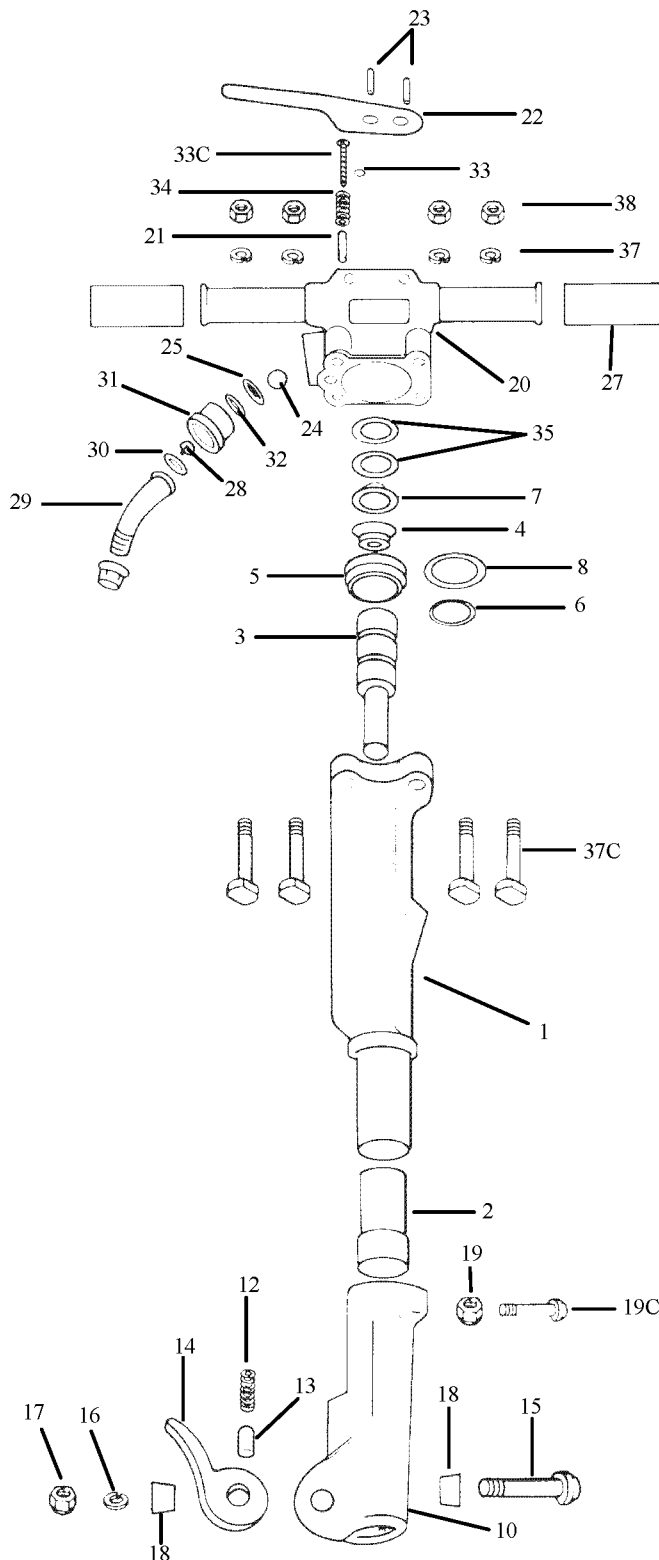

K20R Redline Paving Breaker

Parts List

Item	Kent P/N	Description
1	K04075	Cylinder
2	K04091	Cylinder Bushing 1 x 4-1/4 hex
3	K04076	Piston Hammer
4	K04077	Automatic Valve
5	K04078	Valve Chest
6	K04079	Valve Chest O-Ring, Lower
7	K04080	Valve Cover
8	K04081	Valve Chest O-Ring, Upper
NS	K06421	Front Head Assembly
10	K04090	Front Head
12	K01288	Steel Retainer Spring
13	K01287	Steel Retainer Plunger
14	K01137	Steel Retainer
15	K01132	Steel Retainer Bolt
16	K03997	Retainer Bolt Lockwasher
17	K00954	Retainer Bolt Nut
18	K05719	Retainer Bolt Bushing-Std
NS	K01131	Retainer Bolt Bushing, Steel Optional
19-C	KBM06131	Fronthead Bolt Assembly
19	K00694	Fronthead Bolt Nut
NS	KBM04084	Backhead Assembly
20	K04083	Backhead, Includes K04086
21	K04086	Throttle Valve Stem Bushing
22	K01296	Throttle Lever
23	K01292	Throttle Lever Pin
24	K04092	Throttle Valve Ball
25	K04088	Air Inlet Swivel Seat
NS	K04089	1/2" to 3/4" NPT Adapter
27	K03019	Handle Grip
28	K02846	Air Inlet Screen
29	K05802	Air Inlet Swivel, 1/2" NPT
30	K01551	Air Inlet Swivel O-Ring
31	K05800	Air Inlet Swivel Nut
32	K01932	Air Inlet Swivel Nut O-Ring
33-C	KBM04085	Throttle Valve Stem, Includes K04093
33	K04093	Throttle Valve Stem O-Ring
34	K04087	Throttle Valve Spring
35	K04082	Backhead Spring
37-C	KBM06129	Backhead Bolt Assembly
37	K01146	Backhead Bolt Lockwasher
38	K00694	Backhead Bolt Nut
NS	KBM00574	Muffler