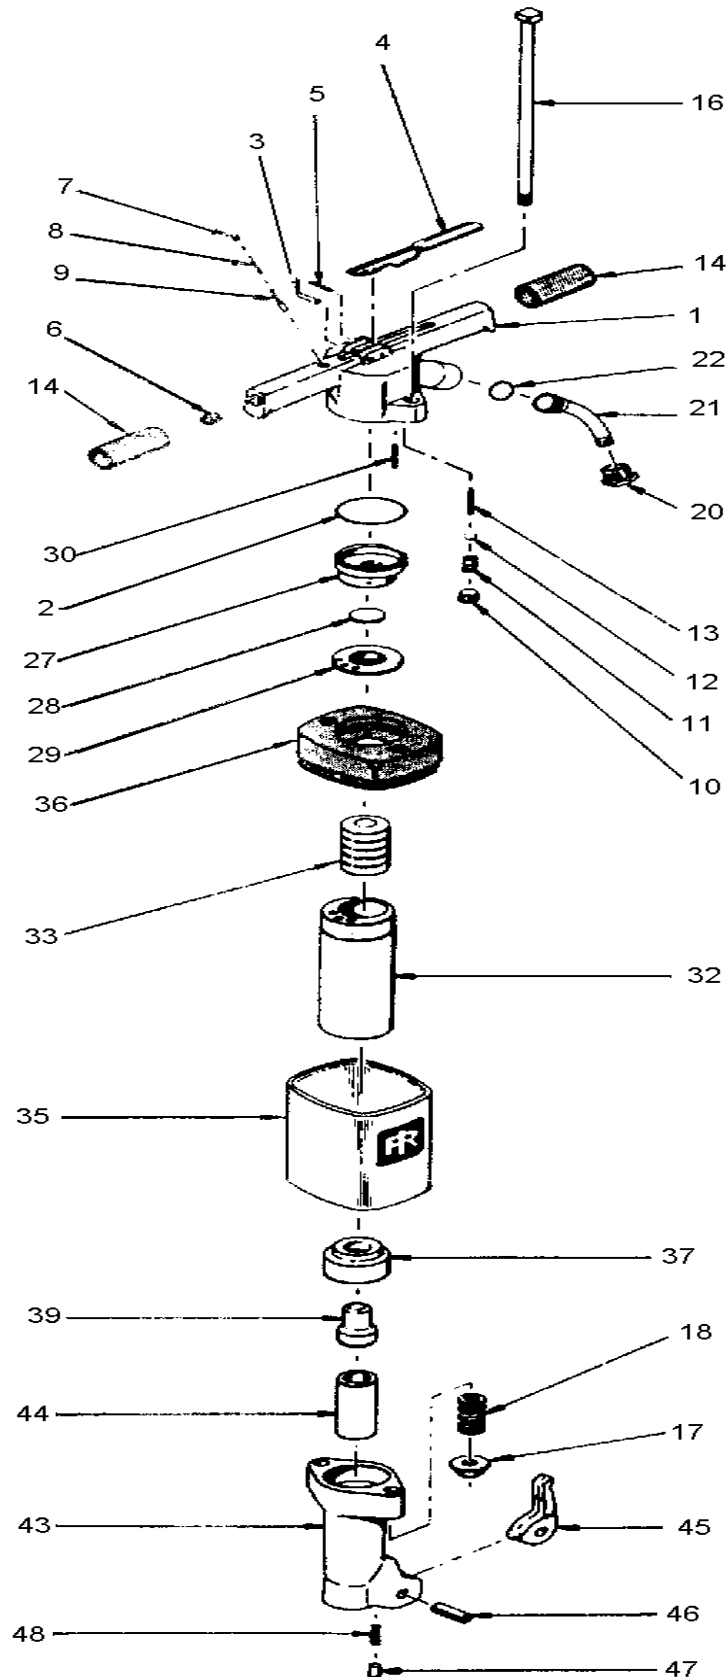

**INGERSOLL-RAND MODEL PBR30, PBR40, PB60, & PB85  
60LB AND 90LB HAMMERS**

Buy Latch Kits and Save 25%!  
Latch Kits include the  
complete latch assembly.  
Order kits by tool model  
number followed by "LATCH"

**TOOLS RENEWED, INC. AIR TOOL PARTS**  
**Toll Free 800-247-3639 Fax 860-665-9821**

**INGERSOLL-RAND PBR 30S1, PBR30S2,  
PBR40S1, PBR40S2**

<b>Item No</b>	<b>Part No. PBR30</b>	<b>Part No. PBR40</b>	<b>Description</b>	<b>Item No.</b>	<b>Part No. PBR30</b>	<b>Part No. PBR40</b>	<b>Description</b>
1	50991454	50991447	Handle	29	50775352	50775501	Cover. V-Chest
2	95086625	95086716	O-Ring-Handle	30	50720499	50720499	Locating Pin
3	50997576	50997576	Pin-Lever	32	51047751	51042984	Cylinder
4	50997485	50997485	Lever	33	50775337	50402700	Piston
5	50997568	50997568	Lever Stop Pin	34	51076925	51076784	Muffler Cap
6	95033619	95033619	Oil Plug	35	51076917	51076776	Muffler
7	95049359	95049359	Metering Plug	37	50775329	50775519	Front Cylinder Washer
8	50720523	50720523	Spring Oil	39	50997451	50997675	Anvil Block
9	50720556	50720556	Oil Meter Pin				
10	95267191	95267191	Throttle Plug	41	_____	50021575	Hammer Block
11	50250539	50250539	Throttle Spring	42	_____	50784578	Fronthead
12	50720572	50720572	Ball Valve		50997626	50997691	FH Assy. (1-1/8")
13	50720465	50720465	Throttle Plunger		50997618	50997709	FH Assy. (1-1/4")
14	50973312	50973312	Handle Grip	43	50997592	50997683	Fronthead
16	50775360	50775527	Assembly Rod	44	50008242	50008242	Bushing (1-1/8")
17	50951656	50951664	Assy. Rod Nut		50008234	50008234	Bushing (1-1/4")
19	50201094	50022631	Assy Rod Spring	45	50997600	50997600	Steel Ret. Lever
20	50028117	50028117	Air Con. Cap	46	50997584	50997584	Steel Ret. Lever Pin
	50997477	50997477	Air Con Assy.	47	50019728	50019728	Steel Ret. Plunger
21	50974013	50974013	Swivel	48	50019579	50019579	Steel Ret. Spring
22	95086161	95086161	O-Ring				
27	50775345	50775493	Valve Chest				
28	50720515	50720515	Disc Valve				