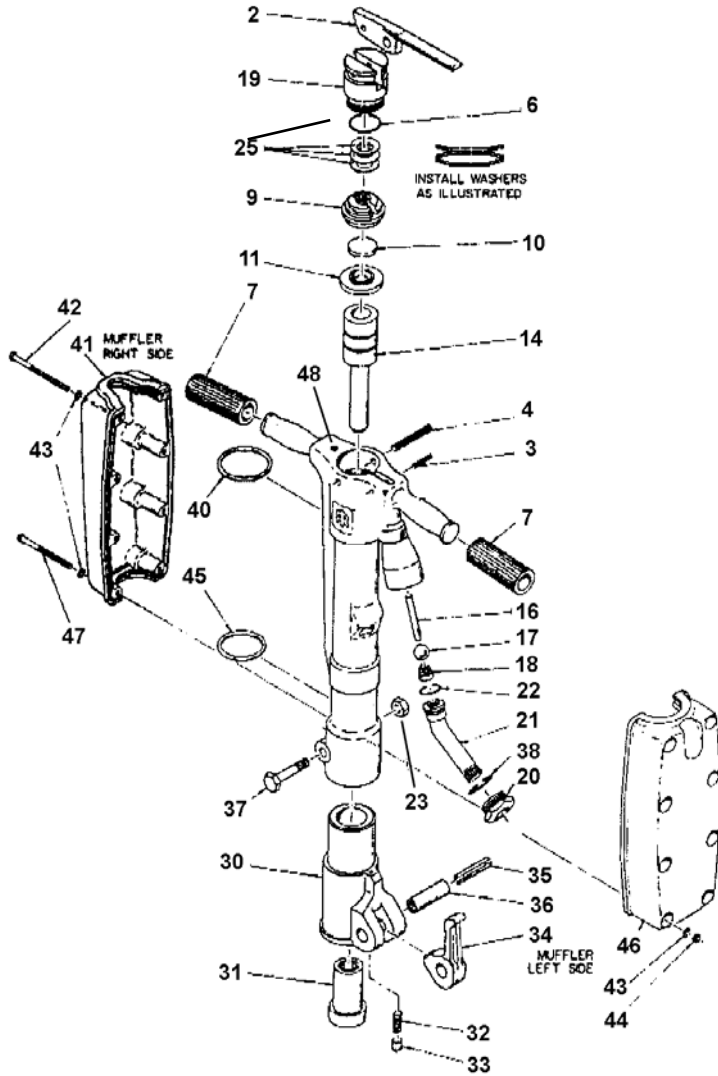

INGERSOLL-RAND PB35A PAVING BREAKER (35 lbs)

Item No.	Part No..	Description
1	51292597	Housing
2	51942175	Lever
3	95034005	Pin
4	95098711	Pin
6	95086211	O-Ring
7	51299212	Sleeve
9	51291342	Valve Chest
10	51291326	Valve (Also in kit)
11	51291359	Cover
14	51376499	Piston
16	51716975	Throttle Push Pin
17	50720572	Ball
18	50250539	Spring
19	51291375	Housing Plug
20	51361798	Cap
21	51361855	Air Swivel Nipple
22	95086161	O-Ring
23	95322541	Nut
25	51293041	Washer
30	51919728	Fronthead
31	51291425	Bushing
32	51952836	Spring (Also in kit)
33	50019728	Plunger (Also in kit)
34	51291409	Latch (Also in kit)
35 & 36	51792794	Roll Pin Kit
		Includes: (35) 51296291 Pin (36) 51296309 Pin
37	95105482	Bolt
38	95086112	O-Ring
40	95087086	O-Ring
41	51308476	Muffler, Right
42	95838926	Screw
43	95064655	Washer
44	95467924	Nut
45	95018230	O-Ring
46	51291441	Muffler-Left Side
47	95673992	Screw
48	95078655	Plug
49	51948016	Washer
KIT*	51310498	Tune Up Kit
KIT*	51310506	Steel Retainer Kit

Latch Kit 51310506 **Tune-Up Kit 51310498**
 Includes: 32, 33, 34, 35, 36 Includes: 3, 4, 6, 10, 16, 17, 18, 22, 25, 38

Cold Weather Lube Kit 51378702
 1 Gallon Cold Weather Anti-Freeze Oil

Lubrication Kit 51378701
 1 Gallon Light Oil