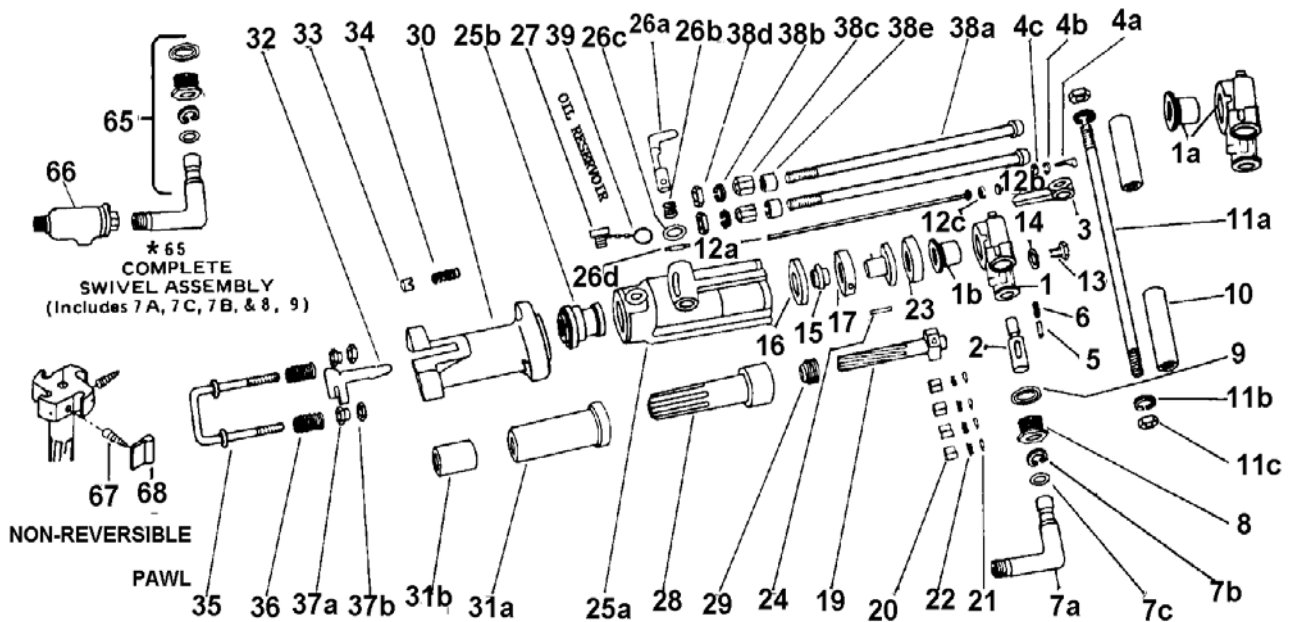

GARDNER-DENVER S55 ROCKDRILL (55 LB)

Item No.	Part No.	Description	Item no.	Part No.	Description
			25B	S55-1B	Bushing, Cylinder
1	S55-2F	Backhead w/bushing	26A	S55-1VC	Valve, Exhaust Control
1B	S55-2CD	Bushing	26B	S55-1S	Spring Exhaust Control
2	S55-12B	Valve-Throttle	26C	S55-1W	Washer, Exhaust Control
3	S55-12	Lever, Throttle Valve	26D	S55-1C	Pin, Exhaust Control
4A	S55-12C	Bolt, Throttle Lever	27	H81-28	Plug, Oil Reservoir
4B	WP-14	Lockwasher, T.Lever Bolt	28	S55-9	Piston
4C	NJ-5	Nut, T.Lever Bolt	29	S55-25-35	Nut-Rifle Bar/Piston
5	7-2A	Plunger, T. Valve	30	S55-17A	Fronthead 7/8" x 3 1/4"
6	7-2ES	Spring, Detent Plunger		S55-17LA	Fronthead 7/8 & 1" x 4 1/4"
7A	RB-183-47	Swivel-Air Inlet 3/4" NPTM	31A	S55-7	Driver-Chuck 7/8 x 3 1/4"
7B	S55-38	Retainer, Air Inlet		S55-7B	Driver-Chuck 7/8 x 4 1/4"
7C	OR-21	O Ring, Air Inlet Swivel	31B	S55-7L-A	Bushing-Chuck 7/8" x 3 1/4"
8	S48-146G	Nut, Air Inlet Swivel		S55-7LL-B	Bushing-Chuck 7/8" x 4 1/4"
9	S48-146W	Washer, swivel nut		S55-7LL-F	Bushing-Chuck 1" x 4 1/4"
10	S55-34	Grip, Handle, Rubber	32	S55-36RA	Retainer
11A	S55-35	Bolt, Grip Handle	33	S55-36E	Pivot-Steel Retainer
11B	S55-34W	Washer, handle Bolt	34	S55-36SA	Spring-Steel Retainer pivot
11C	ESC-12	Nut, Handle Bolt	35	S55-36J	Yoke, Steel Retainer
12A	S55-27A	Tube, Dry	36	S73-36S	Spring-Yoke
12B	17-39A	Washer-Metal	37A	S55-36WB	Nut-Yoke, Lower
12C	7-29B	Seal-Rubber	37B	NFC-6	Nut-Yoke, Upper
13	107-29	Gland, Backhead	38A	S55-3E	Rod-Side
14	WC-1	Washer-Gland	38B	D79-36W	Lockwasher, Side Rod
15	S55-16A	Valve, Automatic	38C	D79-3N	Nut-Side Rod, Long
16	S55-15A	Seat, Automatic Valve	38D	NJ-10	Nut-Side Road, Short
17	S55-15BA	Chest, Automatic Valve	38E	D79-35	Spacer-Side Rod
18	S55-15CA	Plug, Automatic Valve	39	67539	Chain Oil Plug
19	S55-26-35	Bar-Rifle	65	S48-147GX	Swivel Assembly
20	R91-11A	Pawl-Rotation Reversible	66	67045	Oiler-Constant Feed
21	7-11-B	Plunger-Pawl	67	S55-11C	Spring-Pawl-Flat Wire
22	7-11-C	Spring, Pawl Plunger	68	90-11A	Pawl-Rotation-Non-Reversible
23	S55-33	Ring, Ratchet			
24	S55-33P	Pin, Dowel, Ratchet Ring			
25A	S55-1	Cylinder, Bare			